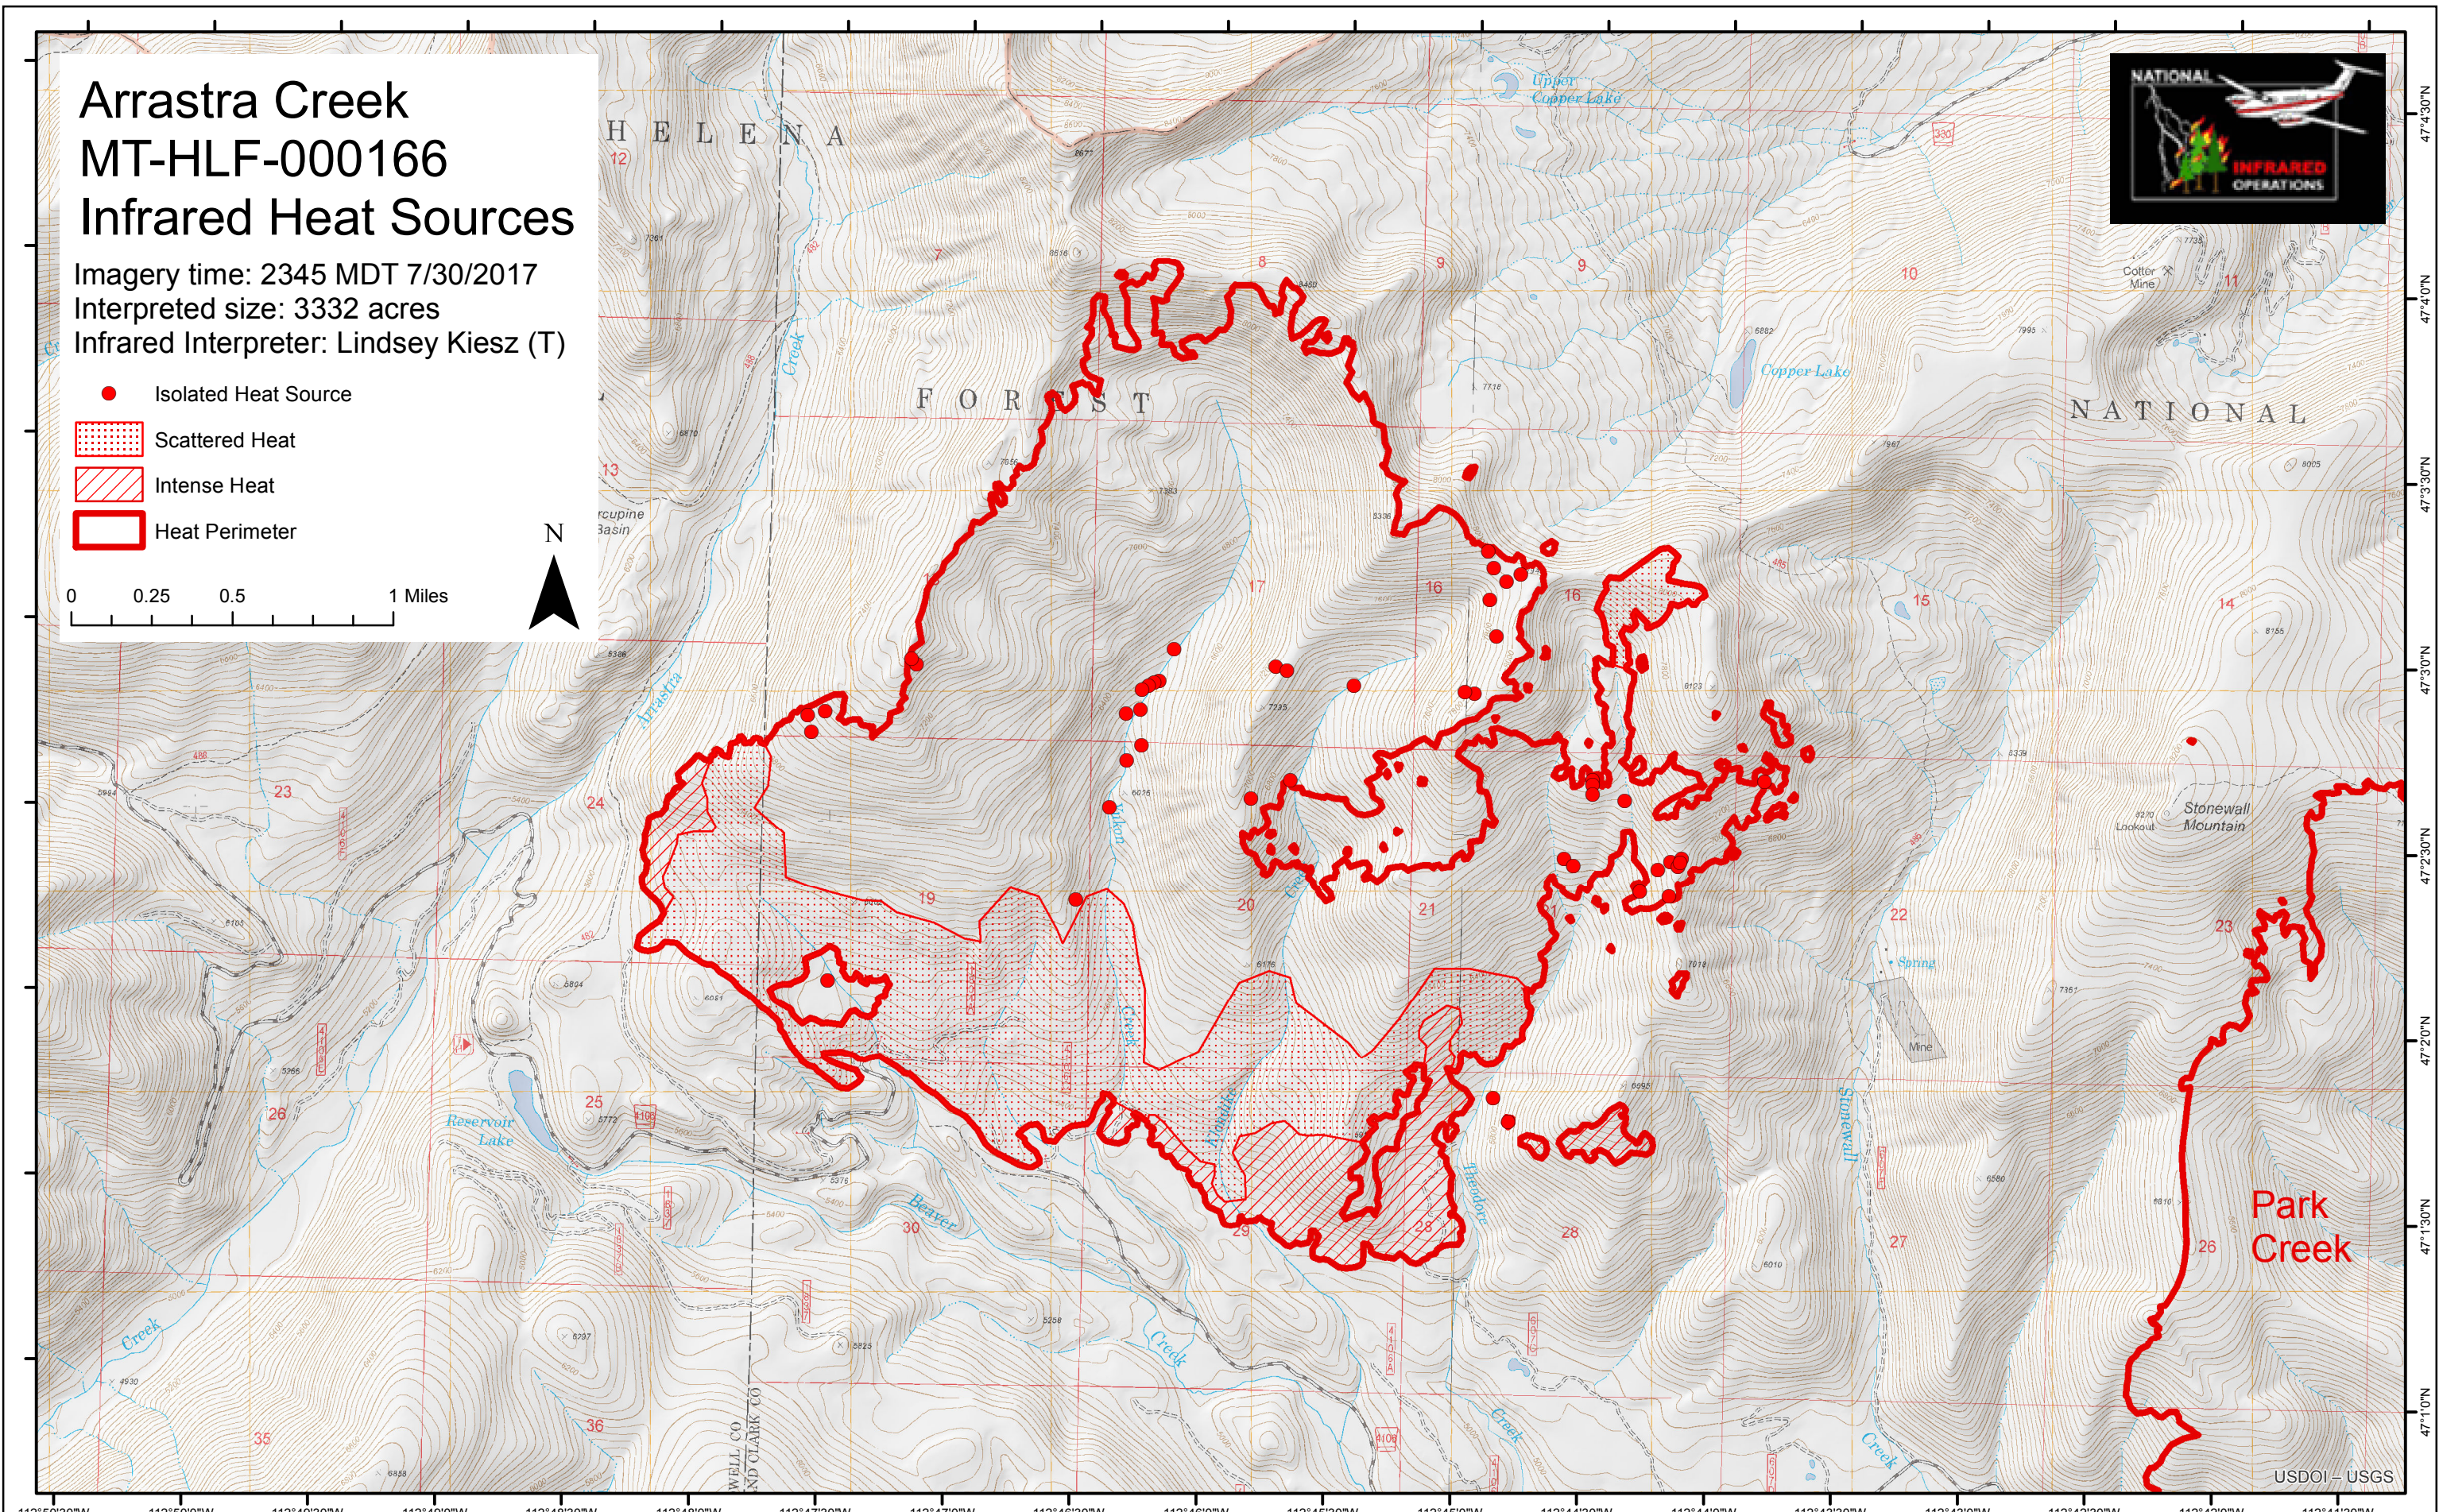

Arrastra Creek MT-HLF-000166 Infrared Heat Sources

Imagery time: 2345 MDT 7/30/2017
Interpreted size: 3332 acres
Infrared Interpreter: Lindsey Kiesz (T)

- Isolated Heat Source
- ▨ Scattered Heat
- ▨ Intense Heat
- ▭ Heat Perimeter

0 0.25 0.5 1 Miles

Park
Creek

USDOI - USGS