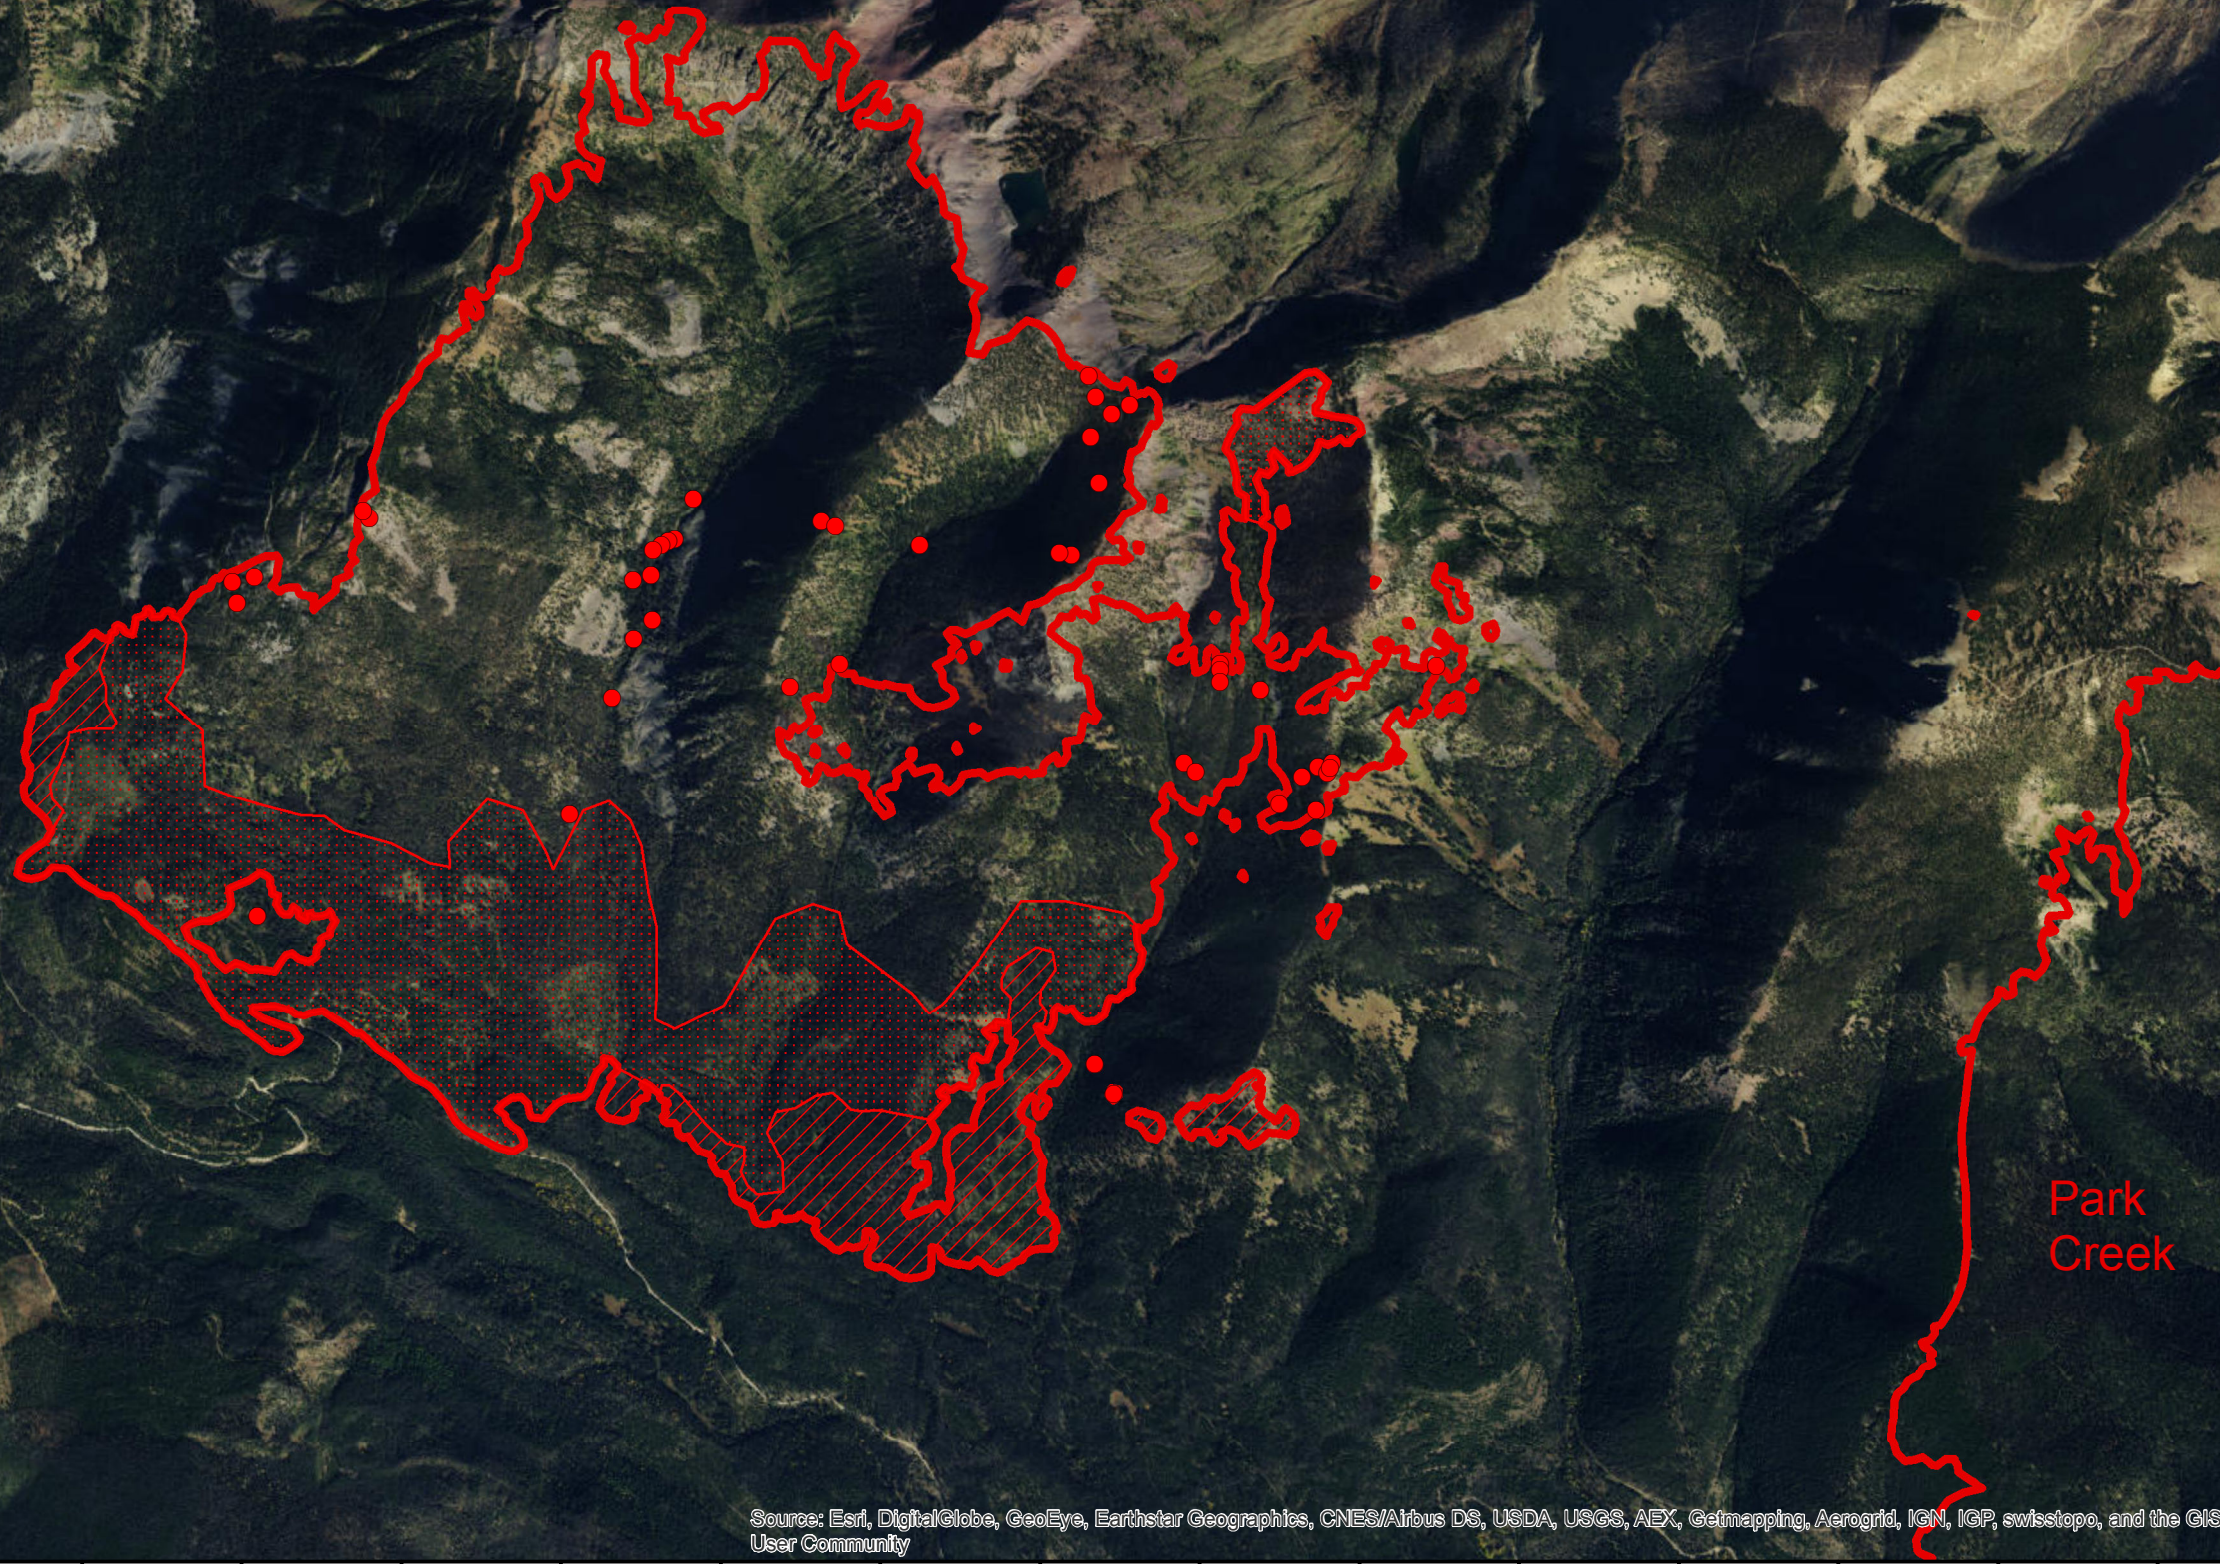

Arrastra Creek MT-HLF-000166 Infrared Heat Sources

Imagery time: 2345 MDT 7/30/2017
Interpreted size: 3332 acres
Infrared Interpreter: Lindsey Kiesz (T)

- Isolated Heat Source
- ▨ Scattered Heat
- ▨ Intense Heat
- ▭ Heat Perimeter

0 0.25 0.5 1 Miles

Park
Creek

Source: Esri, DigitalGlobe, GeoEye, Earthstar Geographics, CNES/Airbus DS, USDA, USGS, AEX, Getmapping, Aerogrid, IGN, IGP, swisstopo, and the GIS User Community

112°50'30"W 112°50'0"W 112°49'30"W 112°49'0"W 112°48'30"W 112°48'0"W 112°47'30"W 112°47'0"W 112°46'30"W 112°46'0"W 112°45'30"W 112°45'0"W 112°44'30"W 112°44'0"W 112°43'30"W 112°43'0"W 112°42'30"W 112°42'0"W 112°41'30"W

47°43'0"N
47°40'0"N
47°30'0"N
47°20'0"N
47°10'0"N