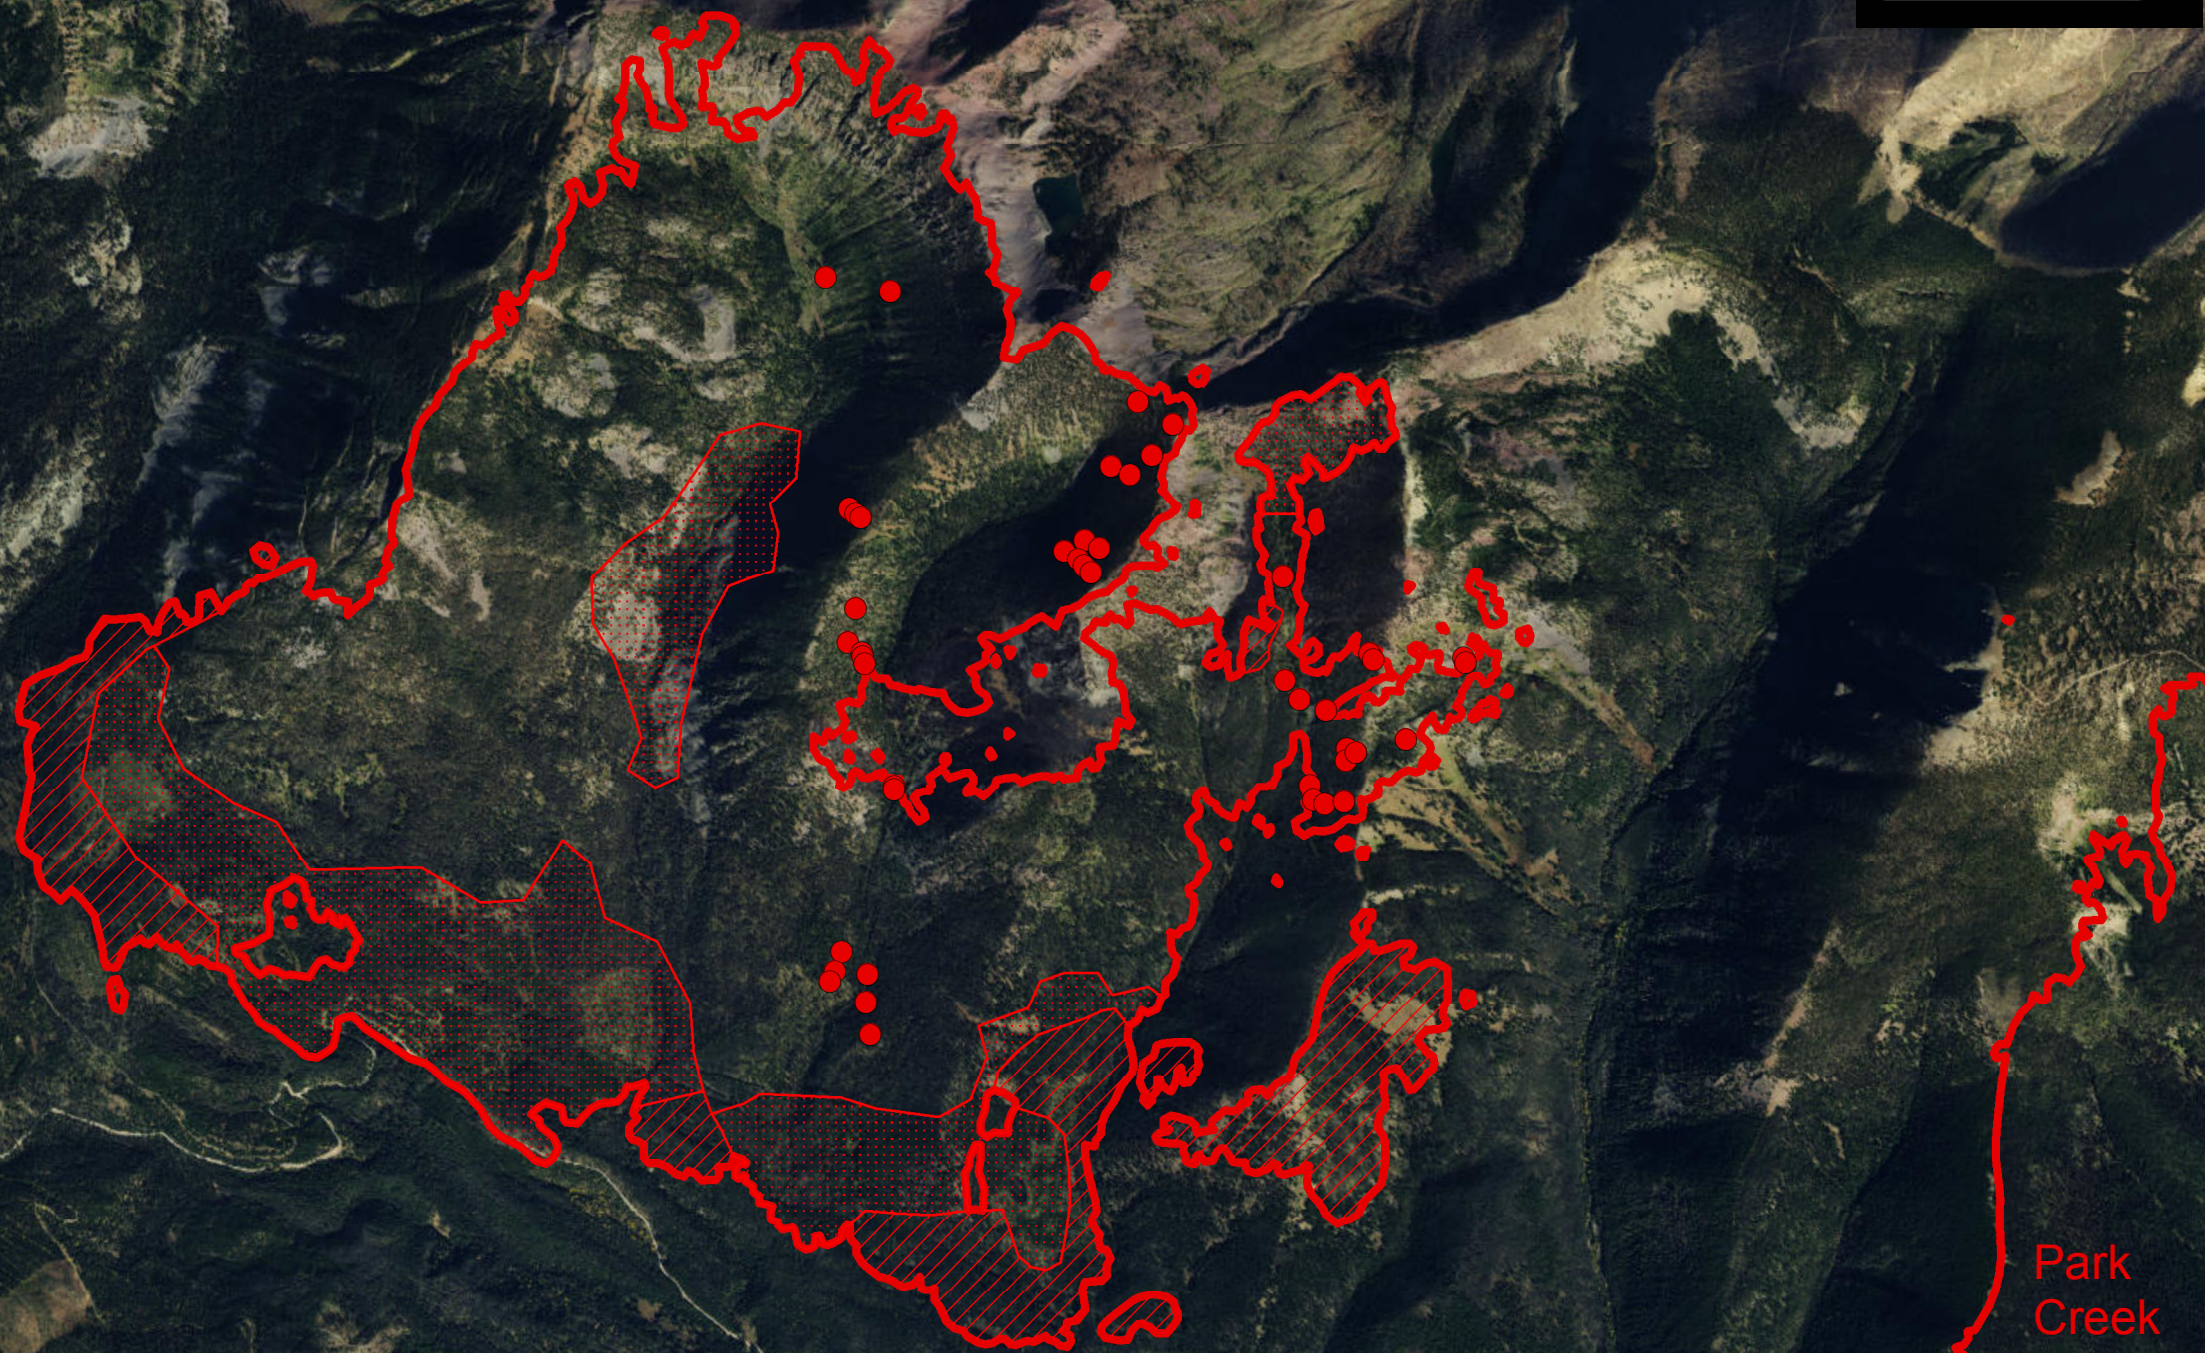

# Arrastra Creek MT-HLF-000166 Infrared Heat Sources

Imagery time: 8/1/2017 0113 MDT  
Interpreted size: 3675 acres  
Infrared Interpreter: Lindsey Kiesz (T)

- Isolated Heat Source
- ▨ Scattered Heat
- ▨ Intense Heat
- ▭ Heat Perimeter

0 0.25 0.5 1 Miles

Park  
Creek

Source: Esri, DigitalGlobe, GeoEye, Earthstar Geographics, CNES/Airbus DS, USDA, USGS, AEX, Getmapping, Aerogrid, IGN, IGP, swisstopo, and the GIS User Community

112°50'30"W 112°50'0"W 112°49'30"W 112°49'0"W 112°48'30"W 112°48'0"W 112°47'30"W 112°47'0"W 112°46'30"W 112°46'0"W 112°45'30"W 112°45'0"W 112°44'30"W 112°44'0"W 112°43'30"W 112°43'0"W 112°42'30"W 112°42'0"W 112°41'30"W

47°4'30"N  
47°4'0"N  
47°3'30"N  
47°3'0"N  
47°2'30"N  
47°2'0"N  
47°1'30"N  
47°1'0"N