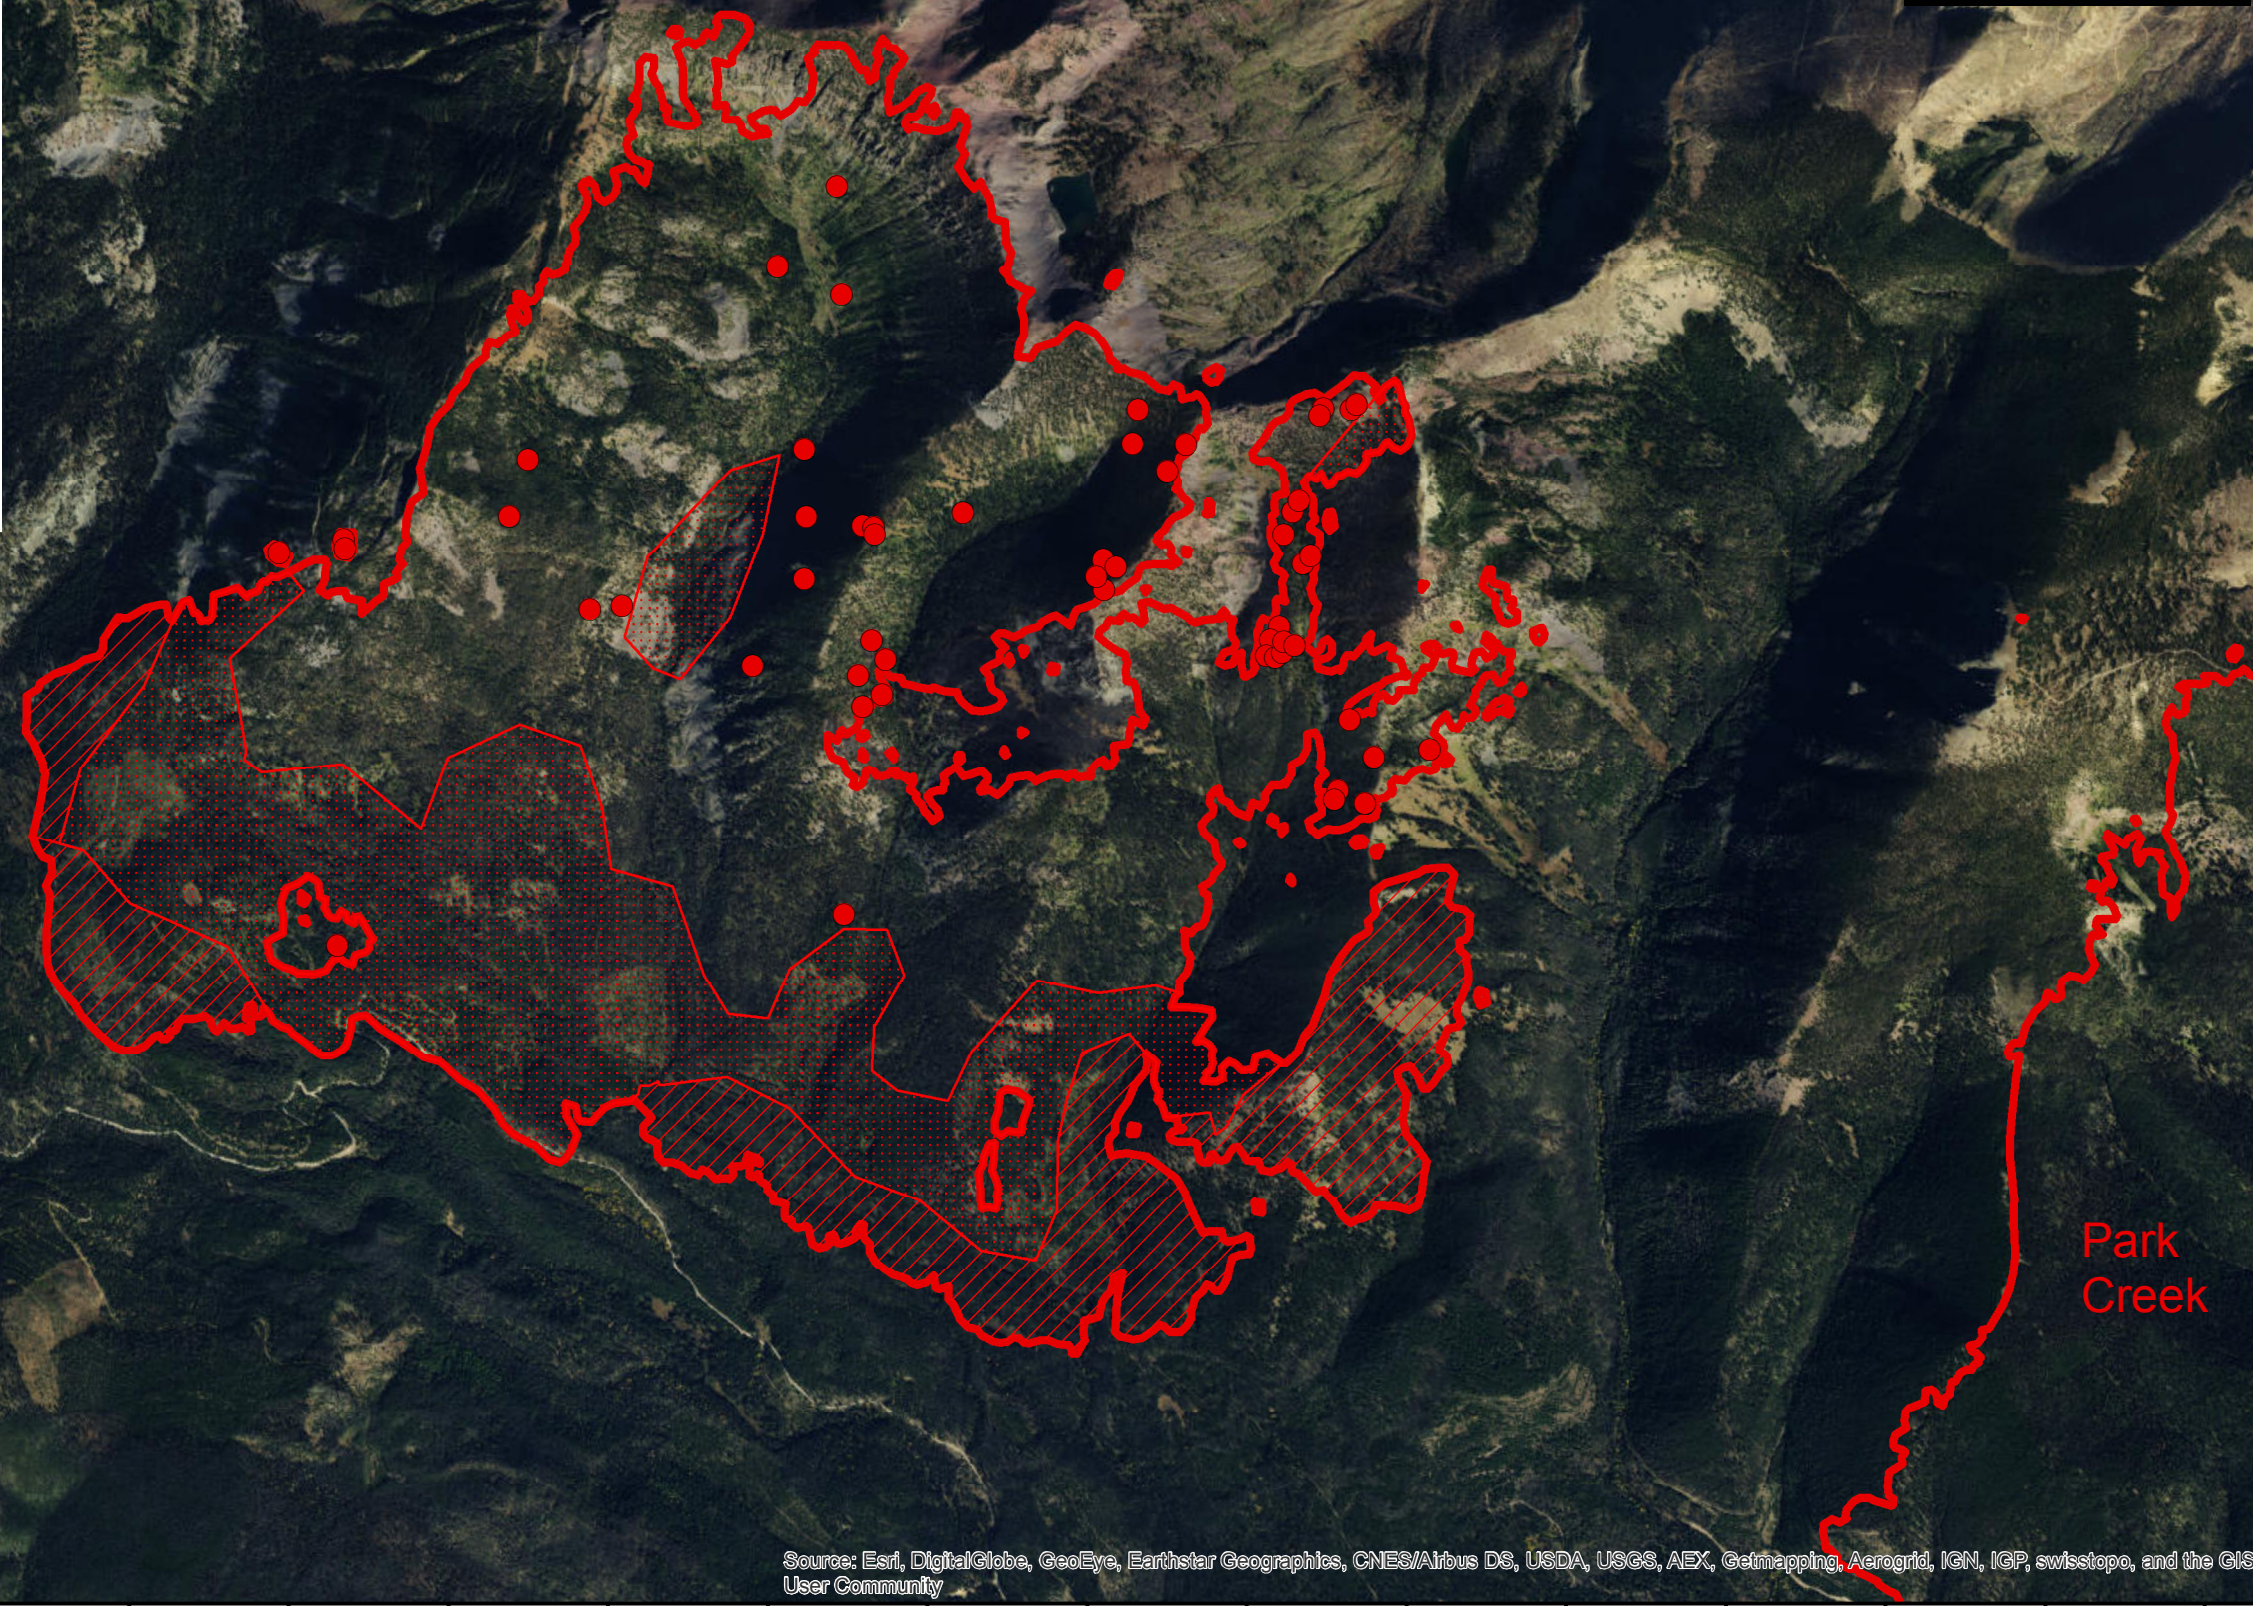

Arrastra Creek MT-HLF-000166 Infrared Heat Sources

Imagery time: 2250 PDT 8/1/2017
Interpreted size: 3894 acres
Infrared Interpreter: Lindsey Kiesz (T)

- Isolated Heat Source
- ▨ Scattered Heat
- ▨ Intense Heat
- Heat Perimeter

0 0.25 0.5 1 Miles

Park
Creek

Source: Esri, DigitalGlobe, GeoEye, Earthstar Geographics, CNES/Airbus DS, USDA, USGS, AEX, Getmapping, Aerogrid, IGN, IGP, swisstopo, and the GIS User Community

112°50'30"W 112°50'0"W 112°49'30"W 112°49'0"W 112°48'30"W 112°48'0"W 112°47'30"W 112°47'0"W 112°46'30"W 112°46'0"W 112°45'30"W 112°45'0"W 112°44'30"W 112°44'0"W 112°43'30"W 112°43'0"W 112°42'30"W 112°42'0"W 112°41'30"W

47°4'30"N
47°4'0"N
47°3'30"N
47°3'0"N
47°2'30"N
47°2'0"N
47°1'30"N
47°1'0"N