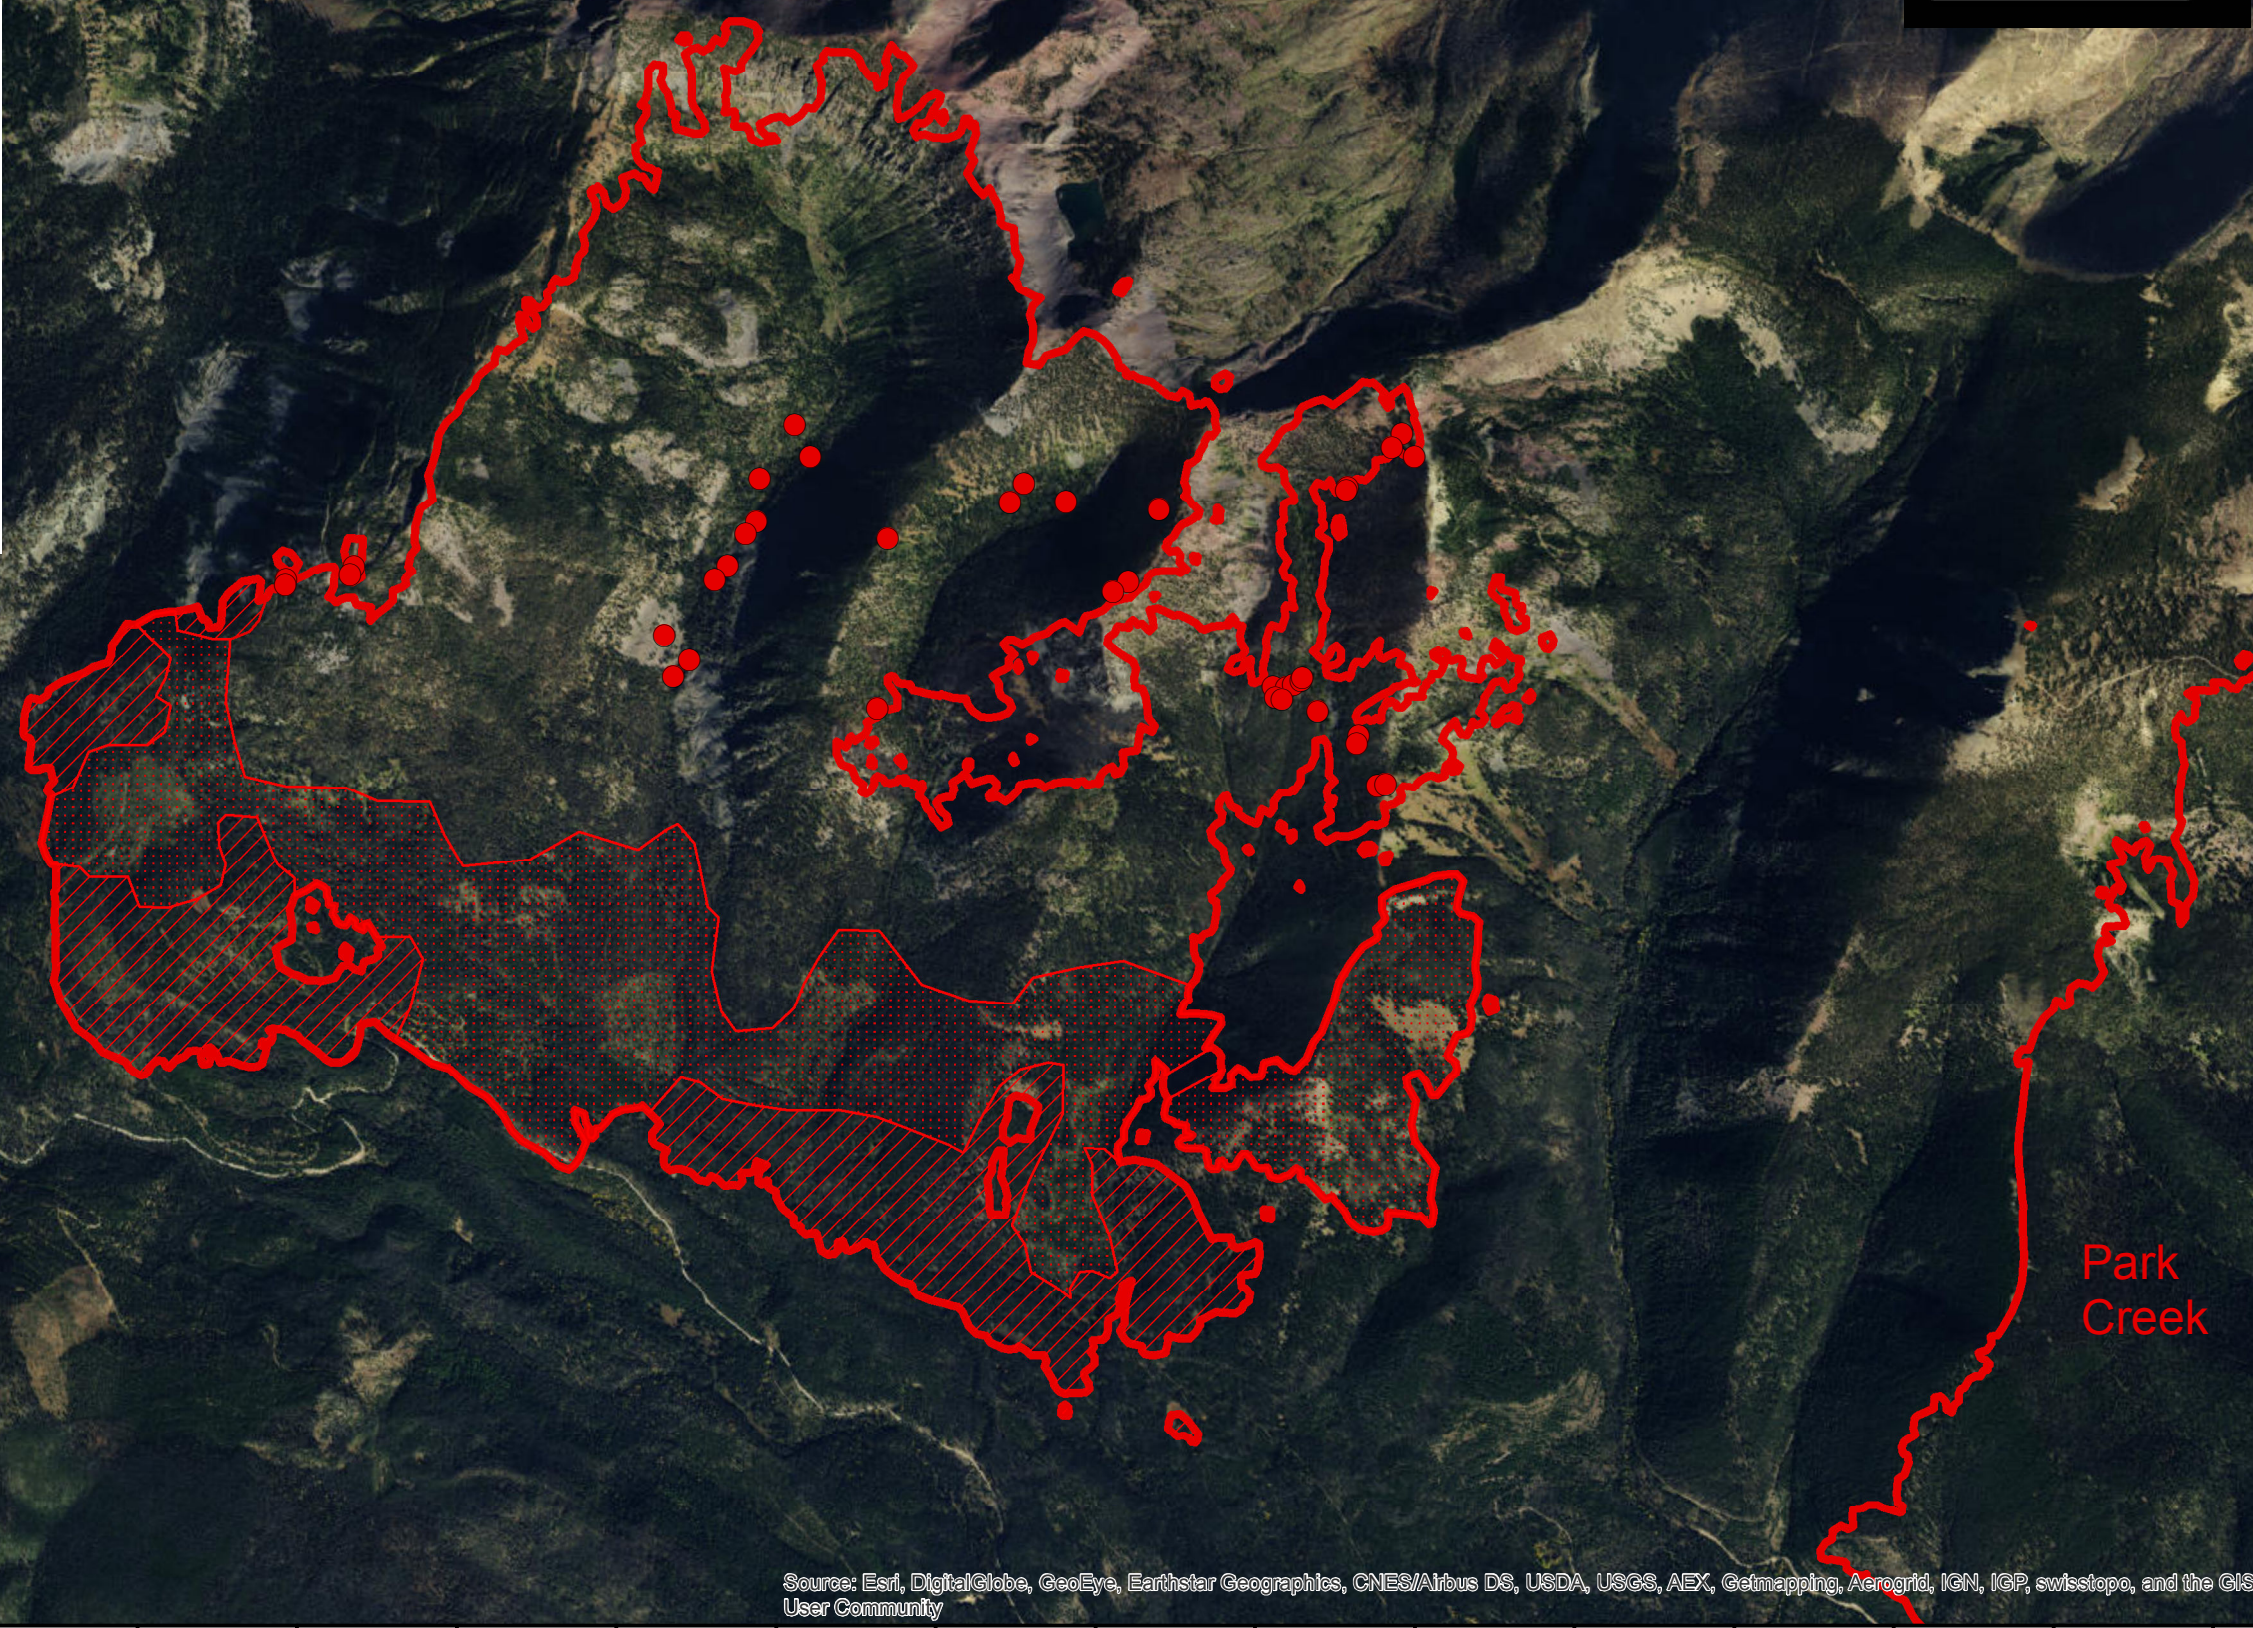

Arrastra Creek MT-HLF-000166 Infrared Heat Sources

Imagery time: 0326 MDT 8/3/2017
Interpreted size: 3944 acres
Infrared Interpreter: Lindsey Kiesz (T)

- Isolated Heat Source
- ▨ Scattered Heat
- ▨ Intense Heat
- ▭ Heat Perimeter

0 0.25 0.5 1 Miles

Park
Creek

Source: Esri, DigitalGlobe, GeoEye, Earthstar Geographics, CNES/Airbus DS, USDA, USGS, AEX, Getmapping, Aerogrid, IGN, IGP, swisstopo, and the GIS User Community

112°50'30"W 112°50'0"W 112°49'30"W 112°49'0"W 112°48'30"W 112°48'0"W 112°47'30"W 112°47'0"W 112°46'30"W 112°46'0"W 112°45'30"W 112°45'0"W 112°44'30"W 112°44'0"W 112°43'30"W 112°43'0"W 112°42'30"W 112°42'0"W 112°41'30"W

47°4'30"N
47°4'0"N
47°3'30"N
47°3'0"N
47°2'30"N
47°2'0"N
47°1'30"N
47°1'0"N