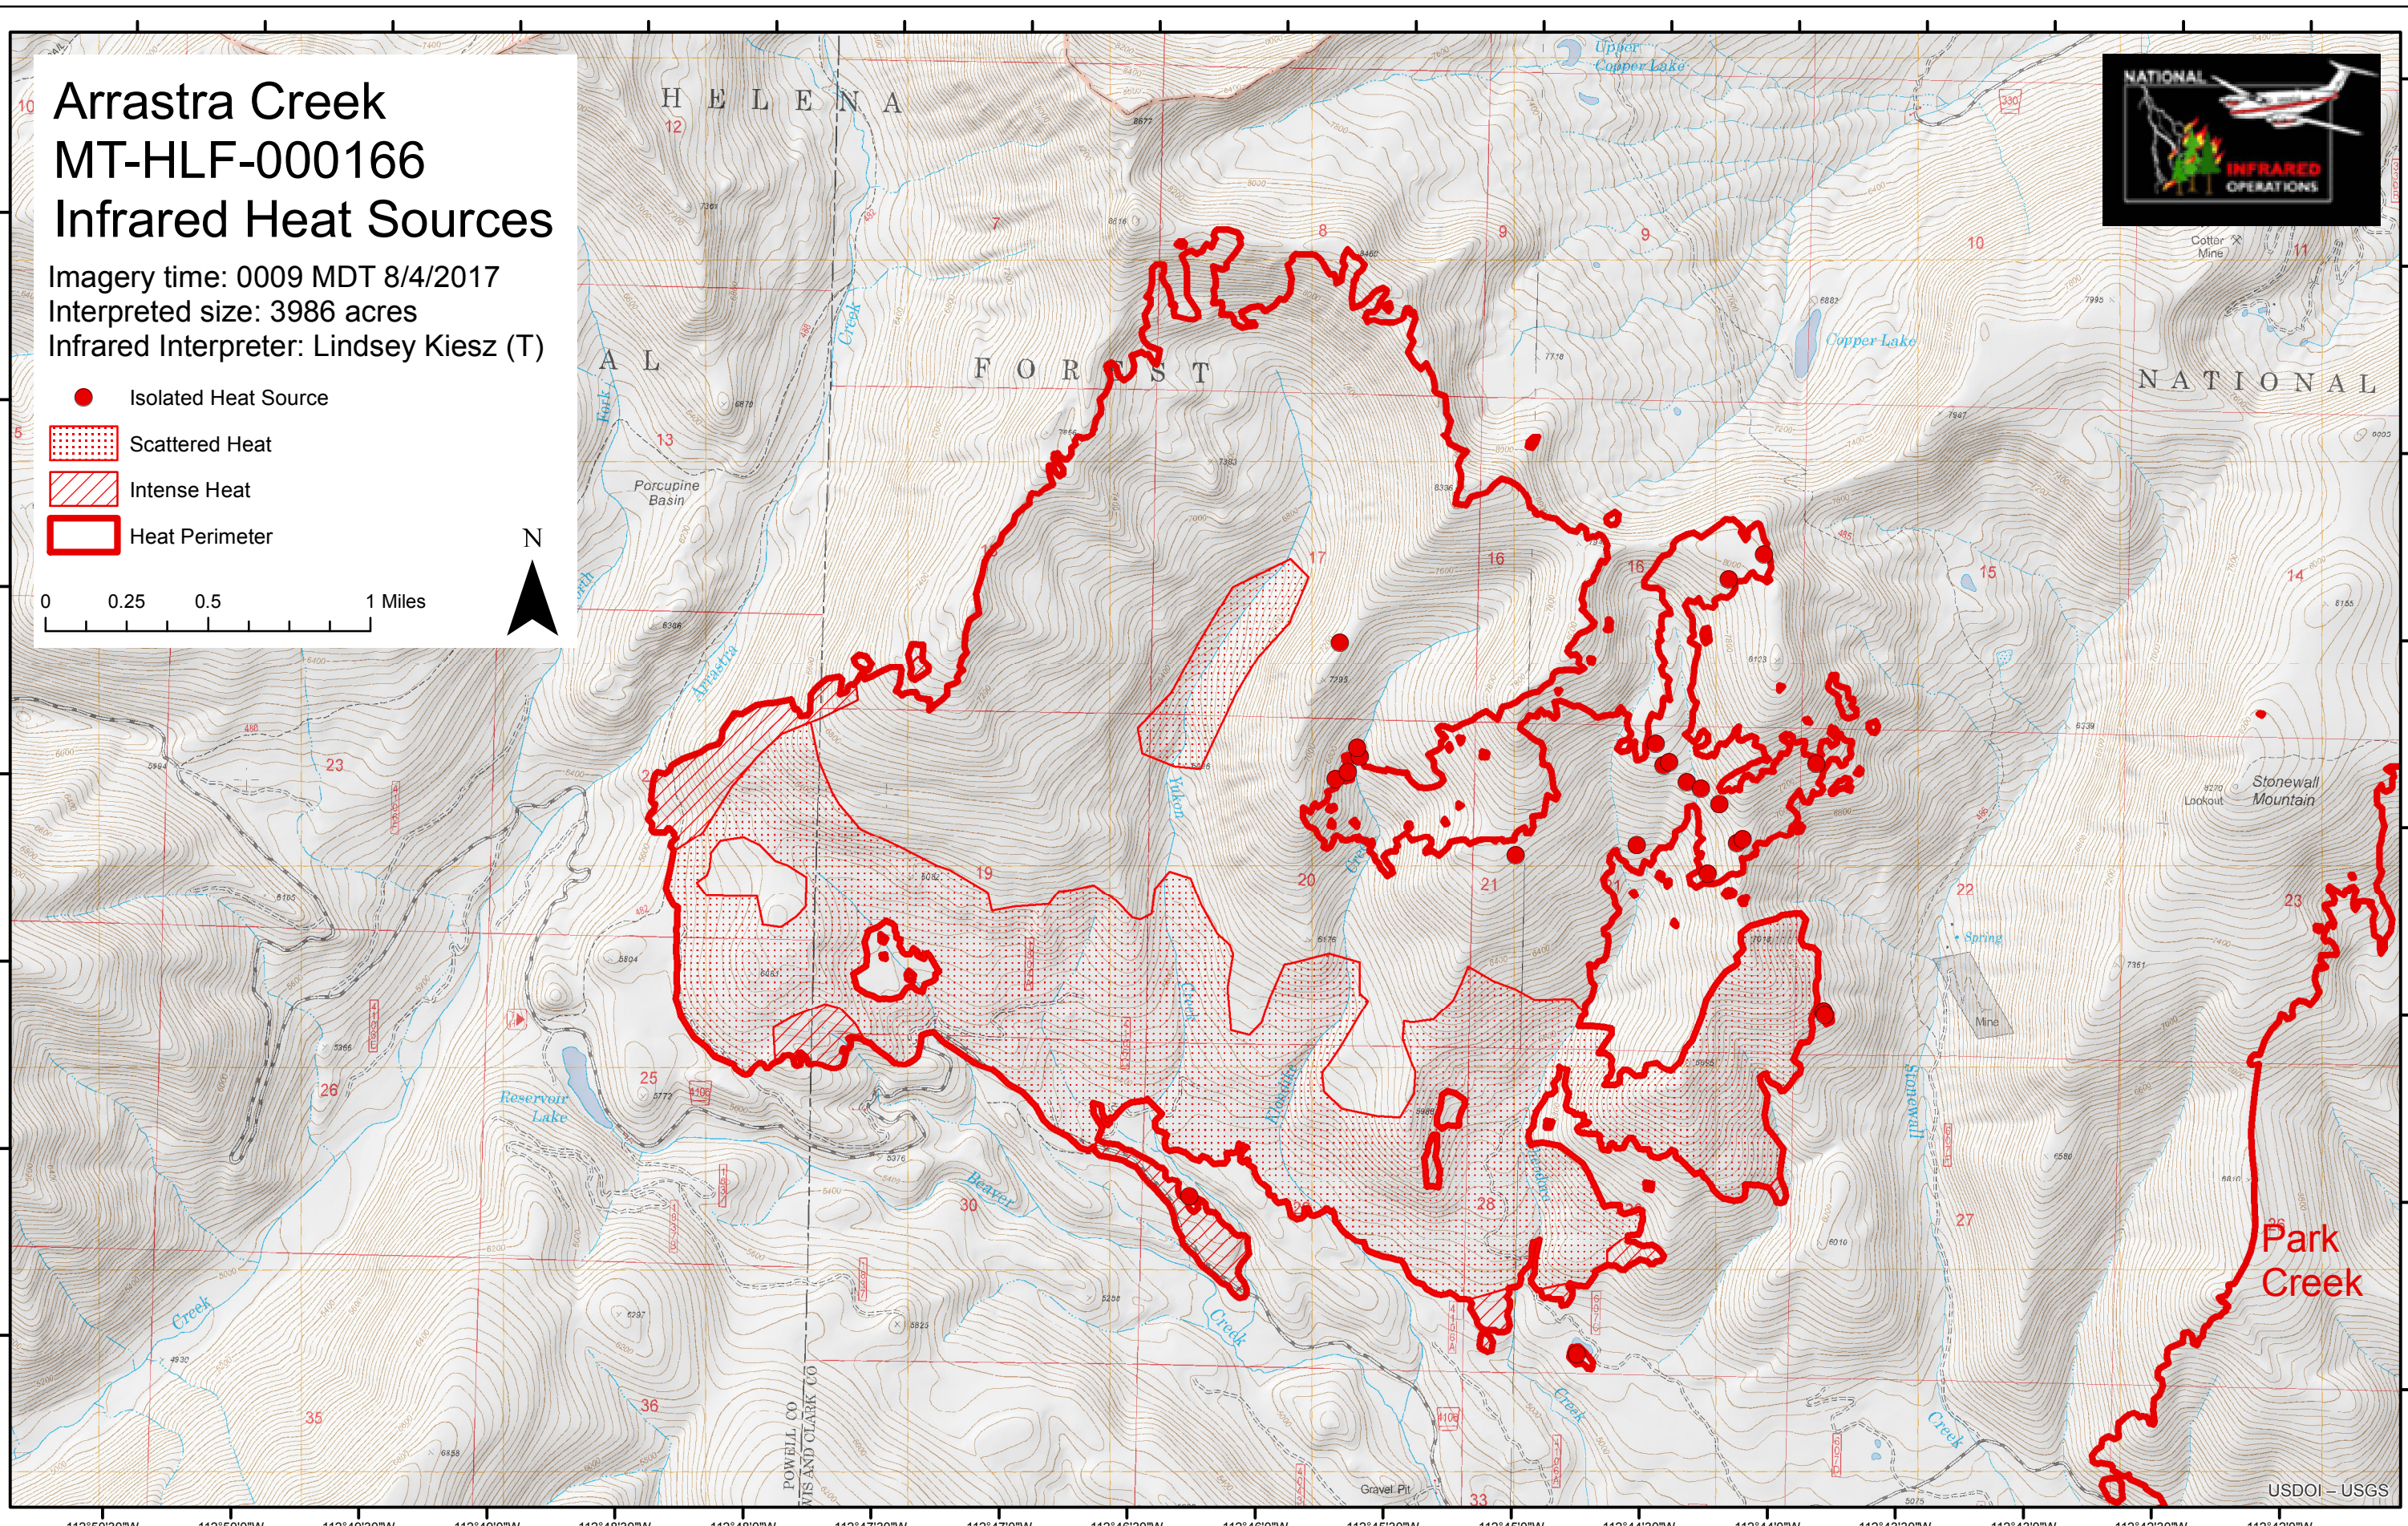

Arrastra Creek MT-HLF-000166 Infrared Heat Sources

Imagery time: 0009 MDT 8/4/2017
Interpreted size: 3986 acres
Infrared Interpreter: Lindsey Kiesz (T)

- Isolated Heat Source
- ▨ Scattered Heat
- ▨ Intense Heat
- ▭ Heat Perimeter

0 0.25 0.5 1 Miles

Park
Creek

USDOI - USGS