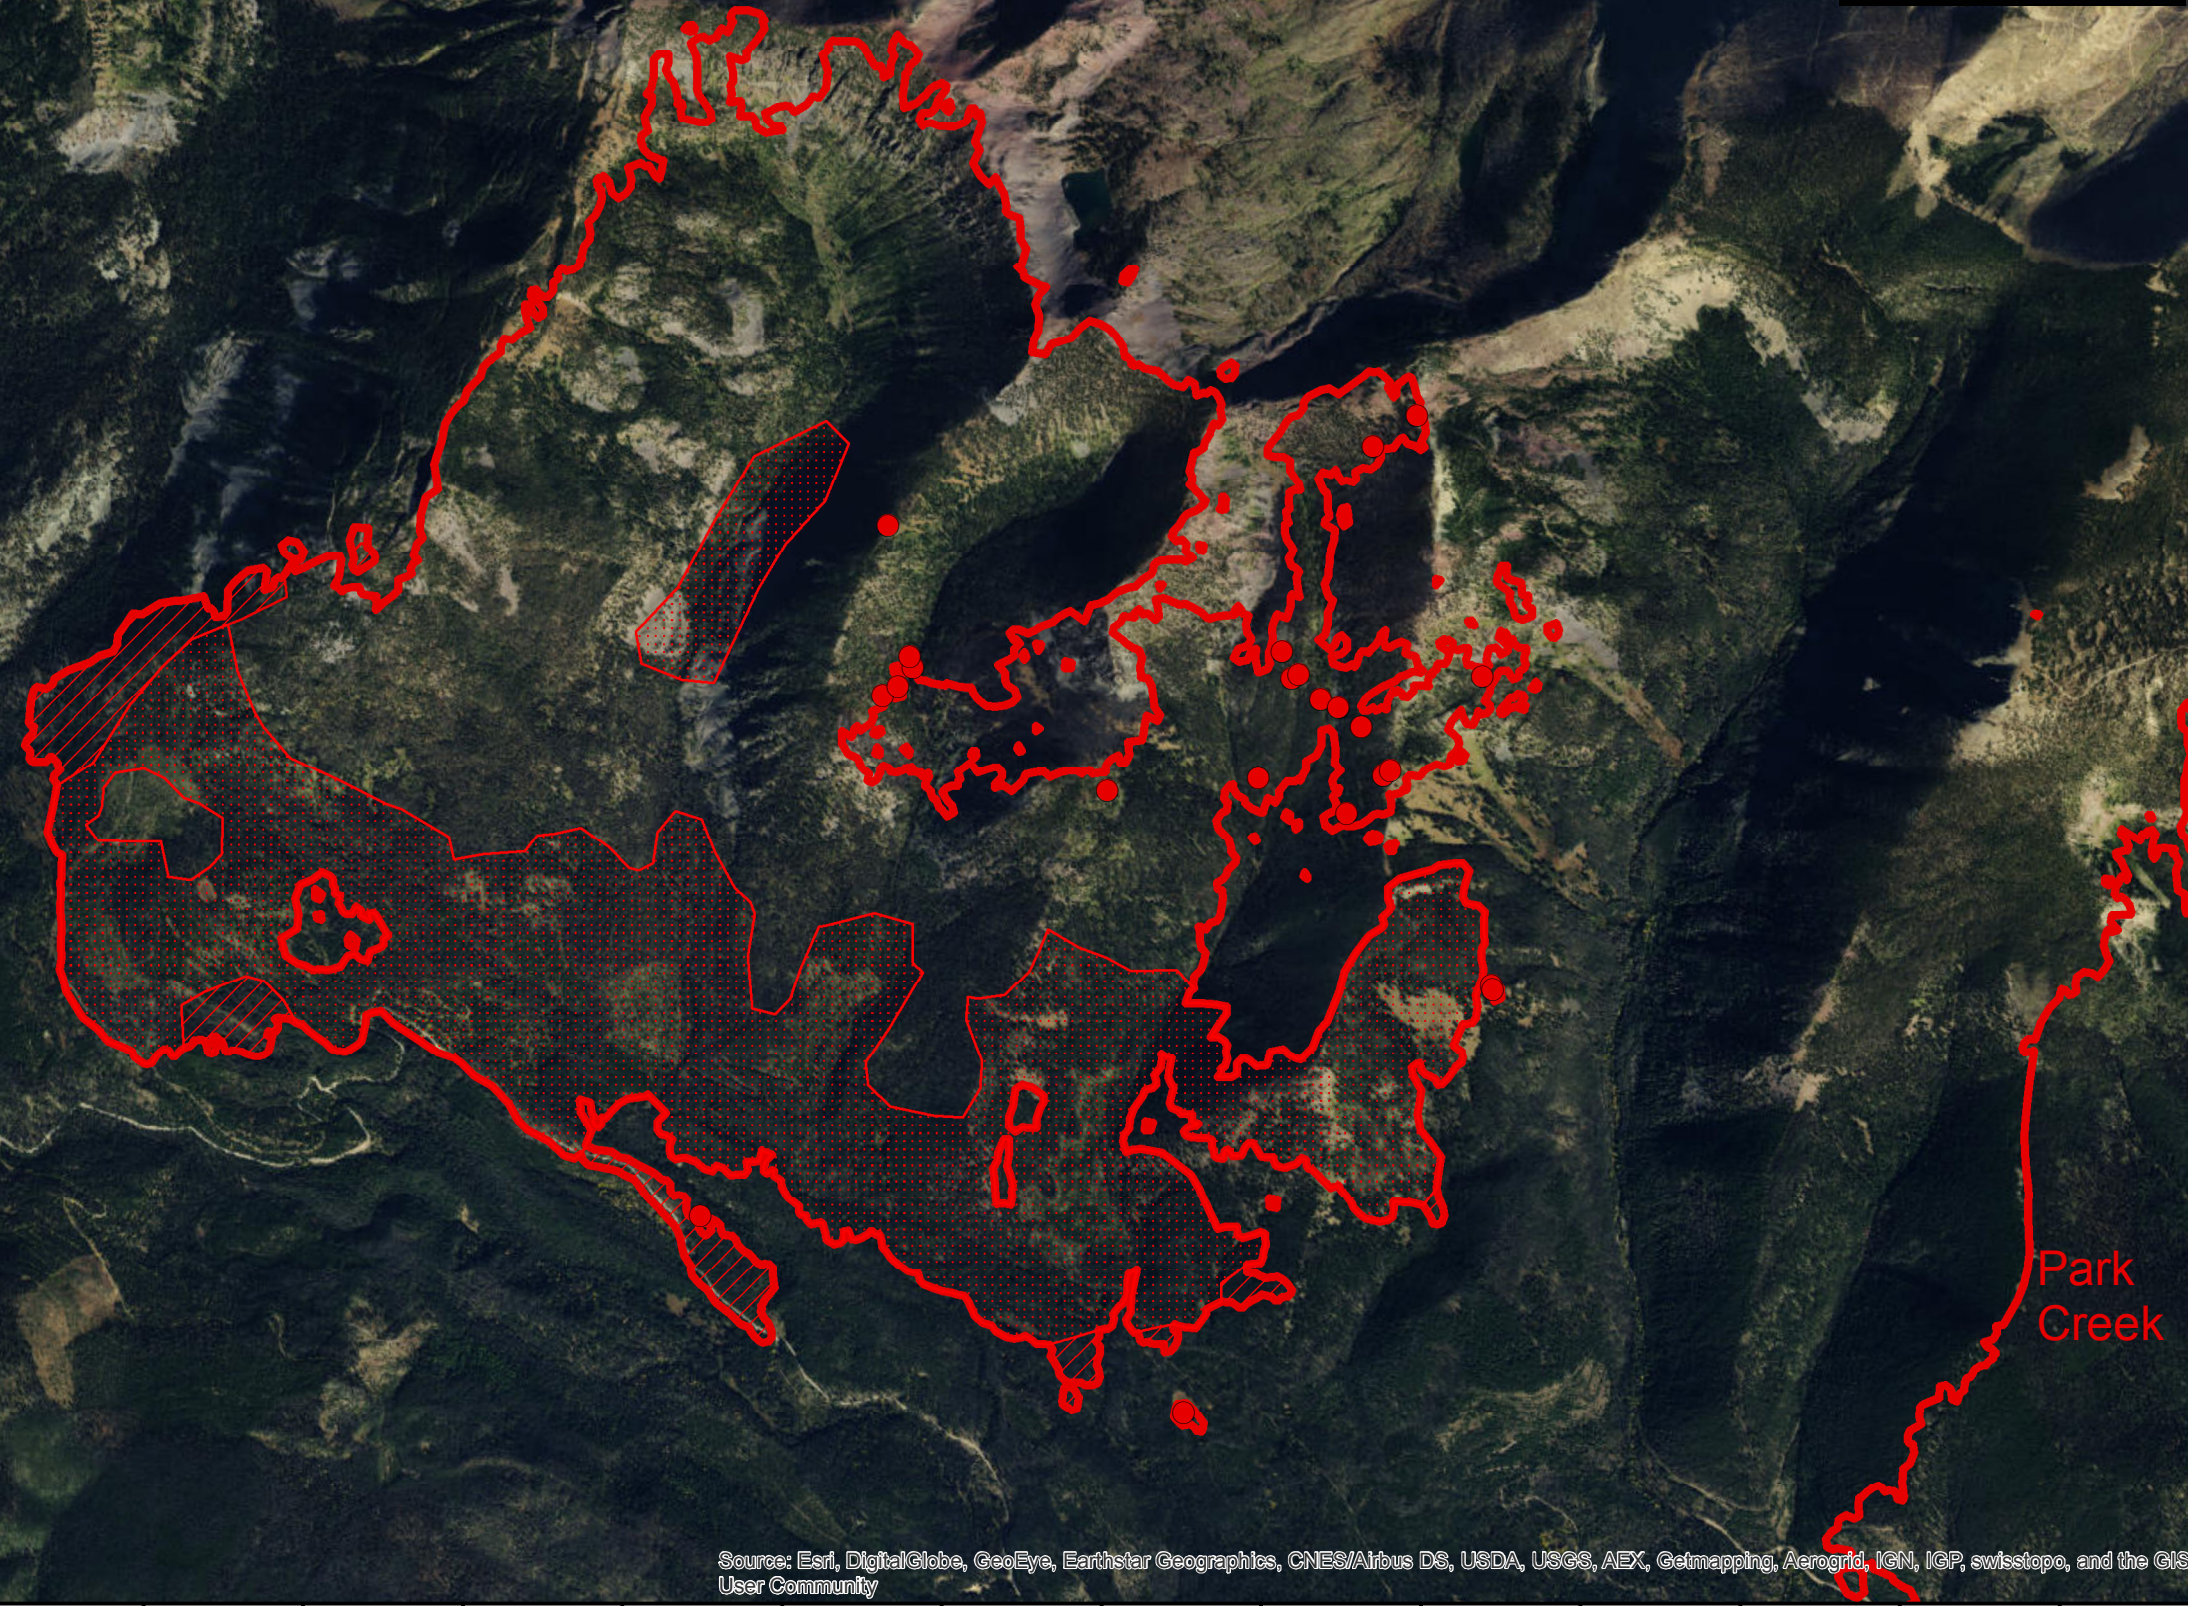

Arrastra Creek MT-HLF-000166 Infrared Heat Sources

Imagery time: 0009 MDT 8/4/2017
Interpreted size: 3986 acres
Infrared Interpreter: Lindsey Kiesz (T)

- Isolated Heat Source
- ▨ Scattered Heat
- ▨ Intense Heat
- ▭ Heat Perimeter

0 0.25 0.5 1 Miles

Source: Esri, DigitalGlobe, GeoEye, Earthstar Geographics, CNES/Airbus DS, USDA, USGS, AEX, Getmapping, Aerogrid, IGN, IGP, swisstopo, and the GIS User Community

112°50'30"W 112°50'0"W 112°49'30"W 112°49'0"W 112°48'30"W 112°48'0"W 112°47'30"W 112°47'0"W 112°46'30"W 112°46'0"W 112°45'30"W 112°45'0"W 112°44'30"W 112°44'0"W 112°43'30"W 112°43'0"W 112°42'30"W 112°42'0"W

47°4'30"N
47°4'0"N
47°3'30"N
47°3'0"N
47°2'30"N
47°2'0"N
47°1'30"N
47°1'0"N