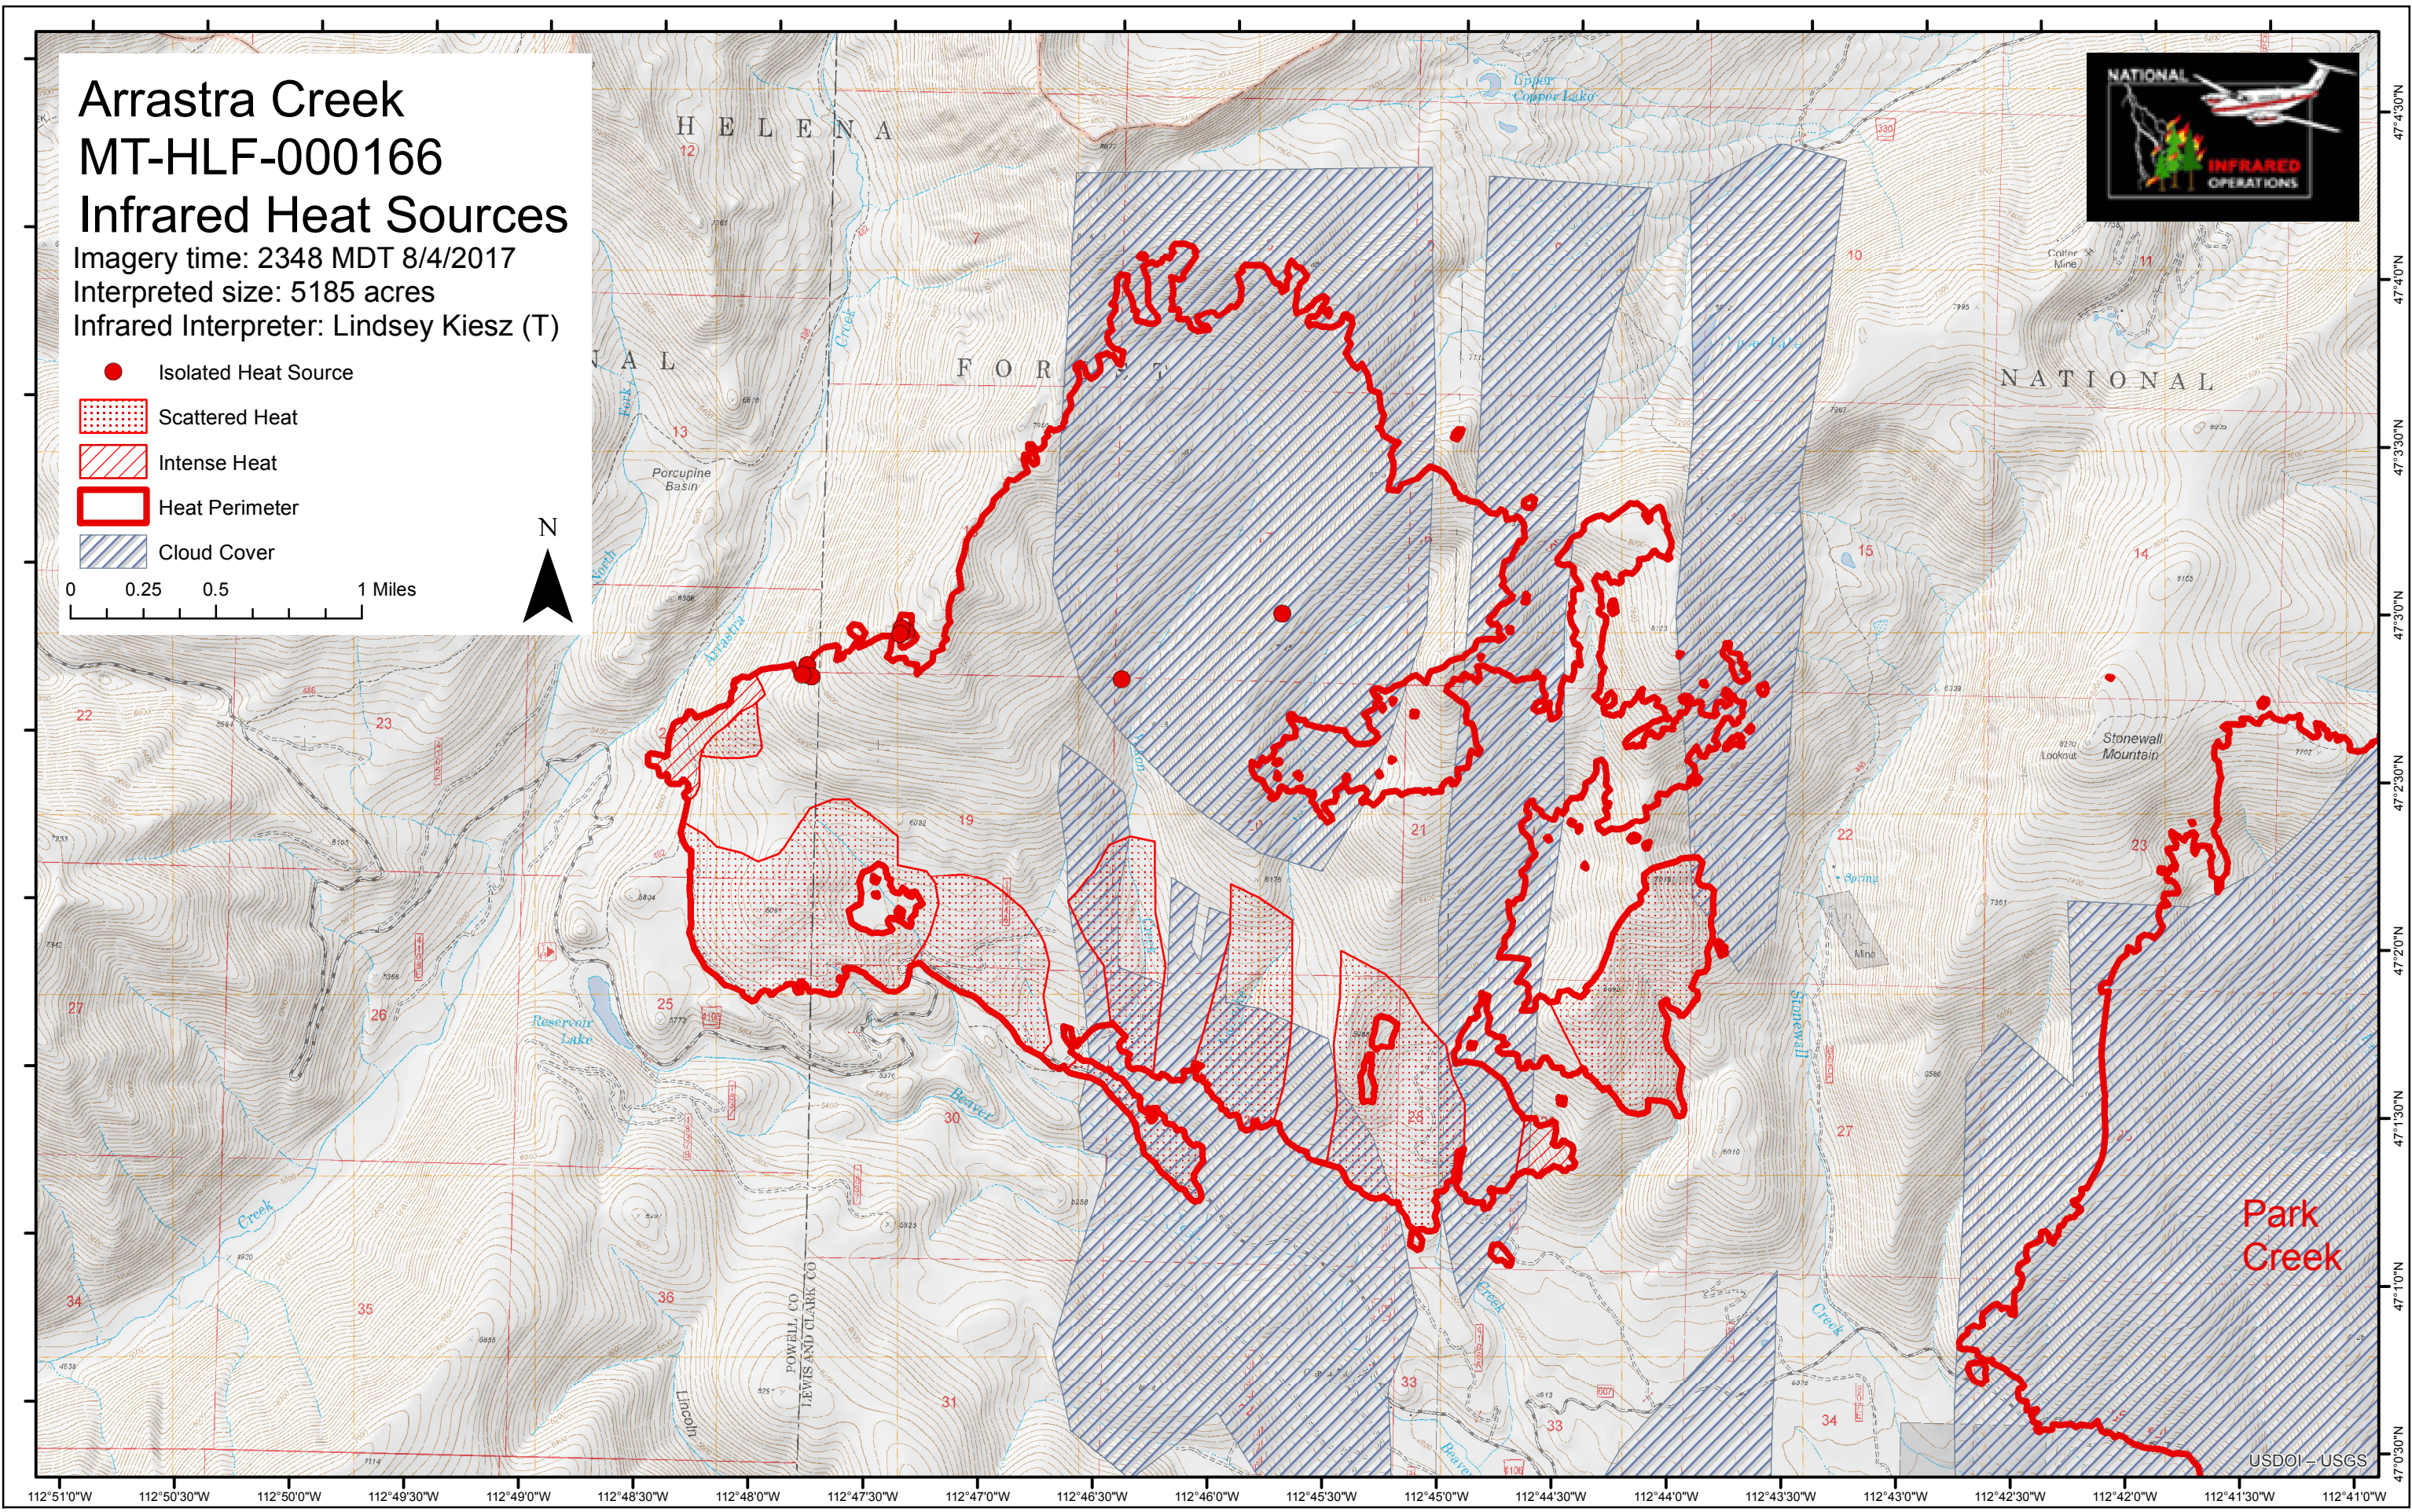

Arrastra Creek MT-HLF-000166 Infrared Heat Sources

Imagery time: 2348 MDT 8/4/2017
Interpreted size: 5185 acres
Infrared Interpreter: Lindsey Kiesz (T)

- Isolated Heat Source
- ▨ Scattered Heat
- ▨ Intense Heat
- ▭ Heat Perimeter
- ▨ Cloud Cover

0 0.25 0.5 1 Miles

Park Creek

USDOI-USGS