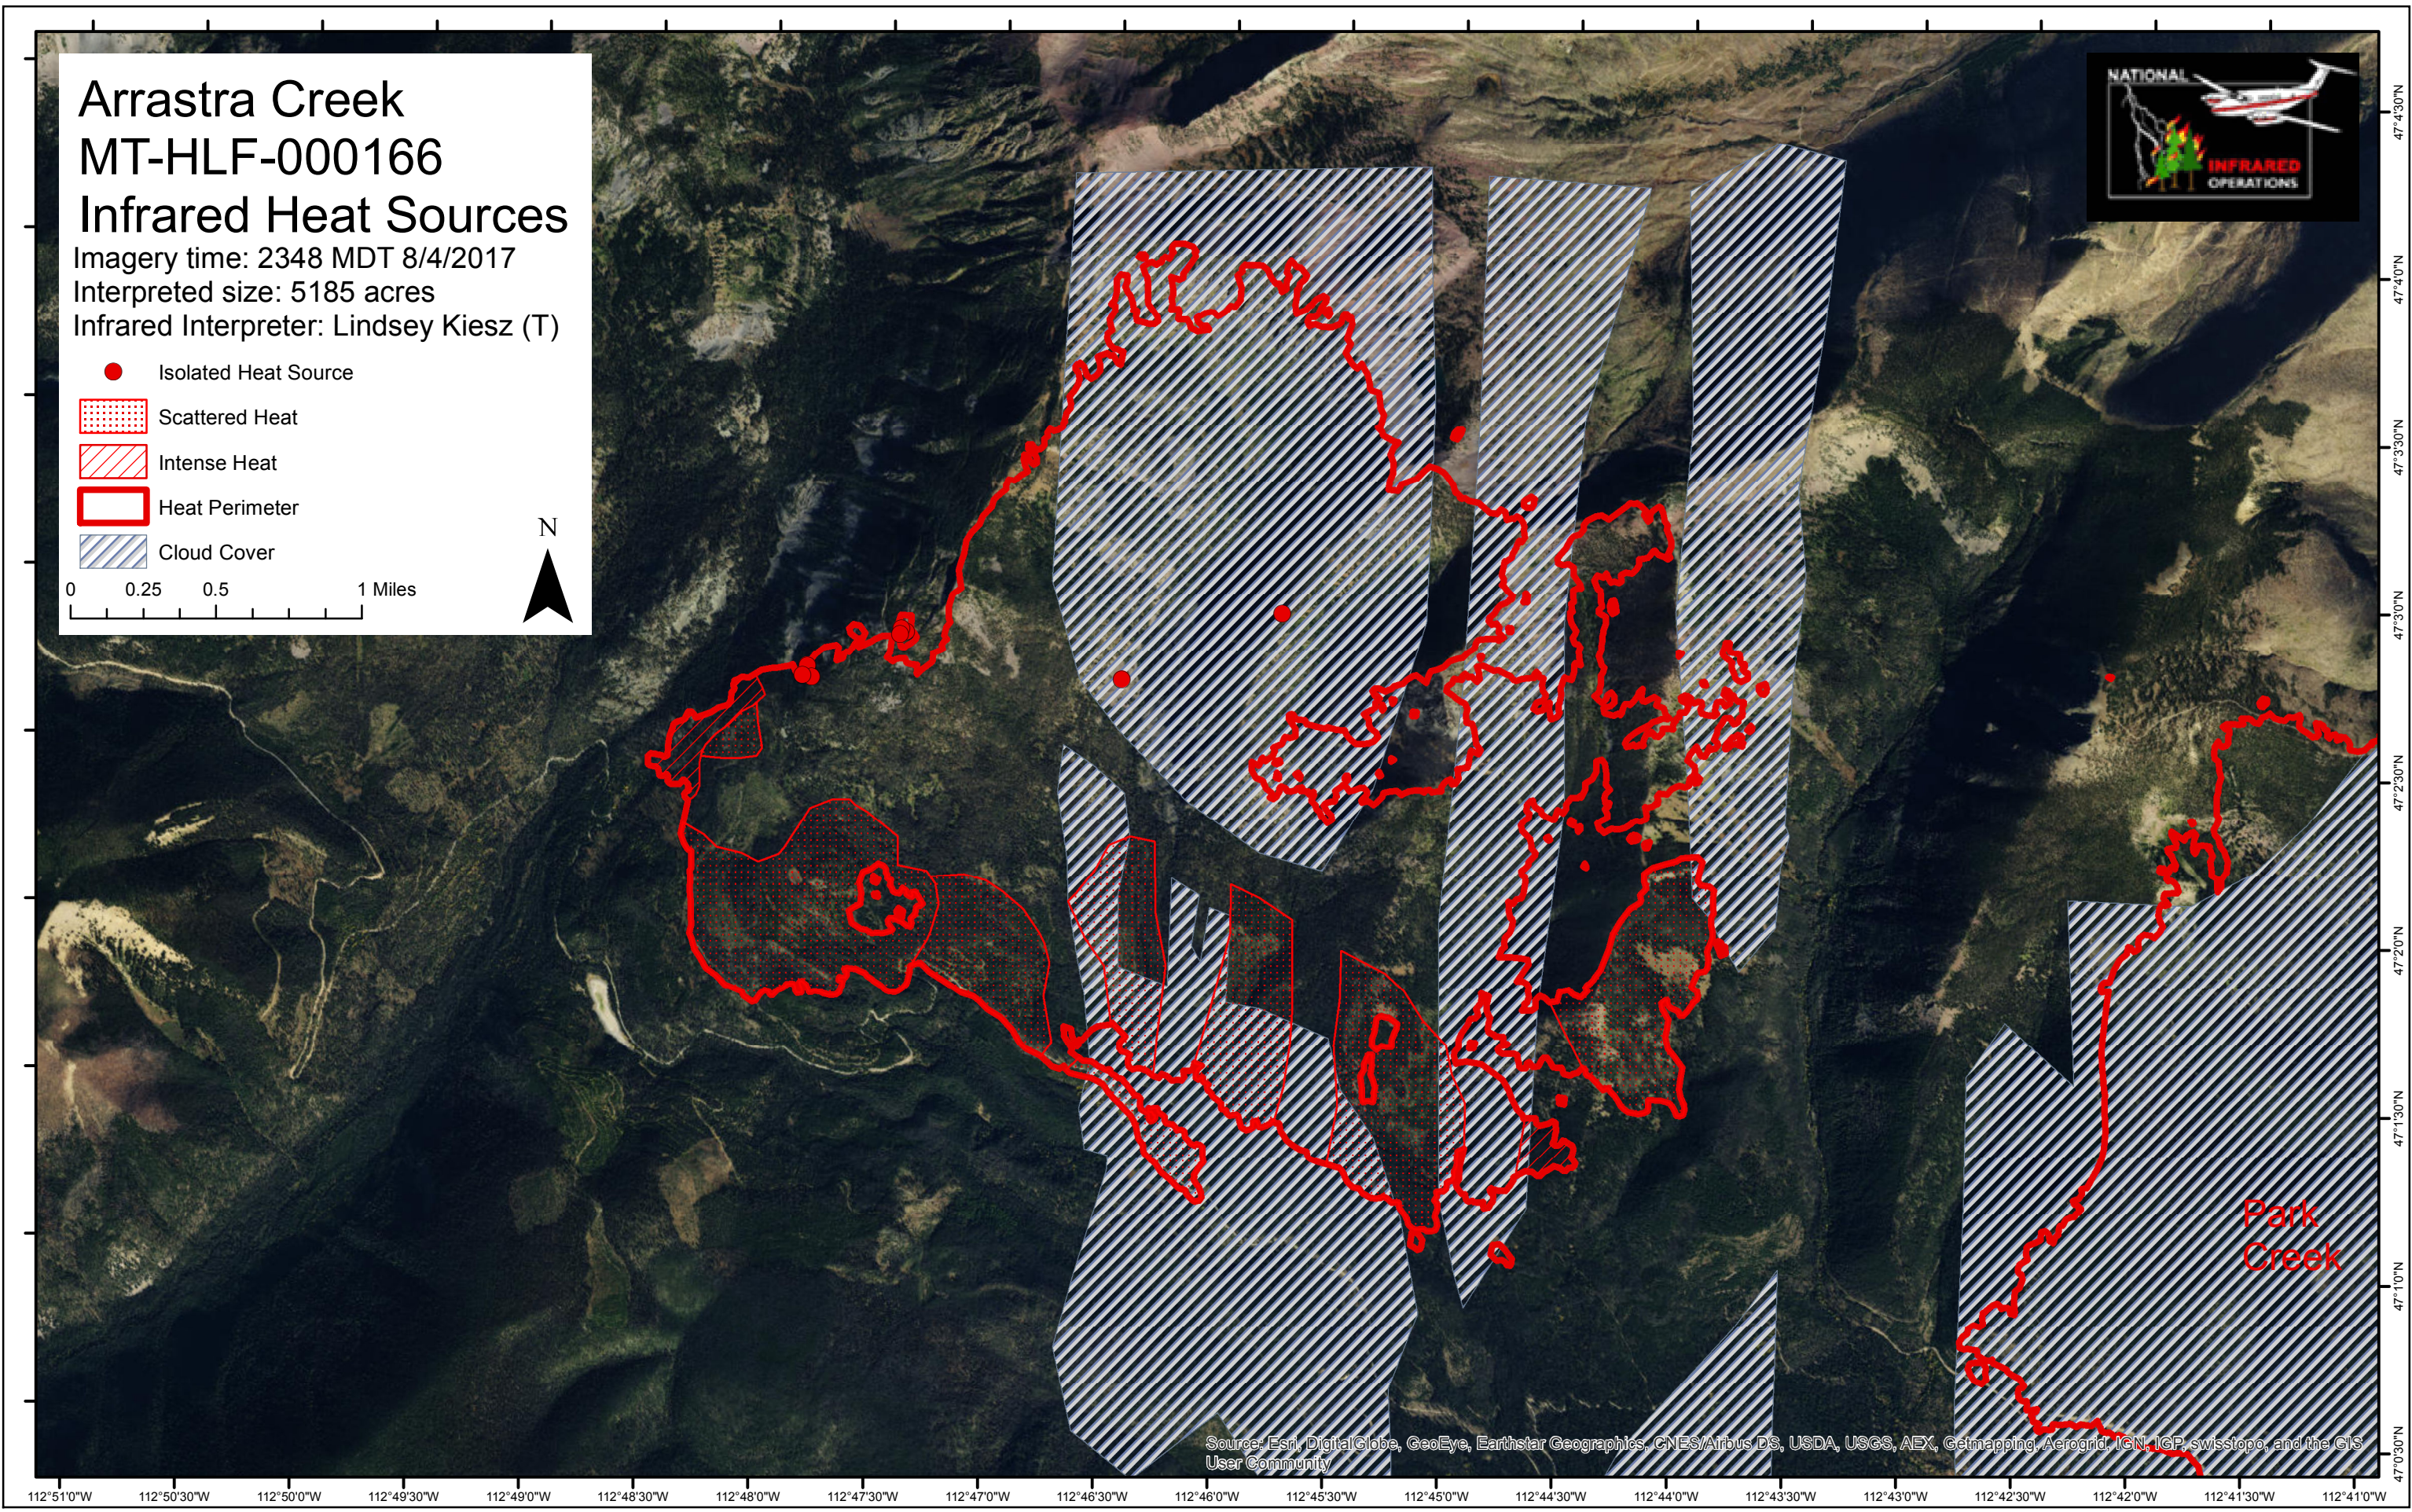

Arrastra Creek MT-HLF-000166 Infrared Heat Sources

Imagery time: 2348 MDT 8/4/2017
Interpreted size: 5185 acres
Infrared Interpreter: Lindsey Kiesz (T)

- Isolated Heat Source
- ▨ Scattered Heat
- ▨ Intense Heat
- ▭ Heat Perimeter
- ▨ Cloud Cover

0 0.25 0.5 1 Miles

Park
Creek

Source: Esri, DigitalGlobe, GeoEye, Earthstar Geographics, CNES/Airbus DS, USDA, USGS, AEX, Getmapping, Aerogrid, IGN, IGP, swisstopo, and the GIS User Community