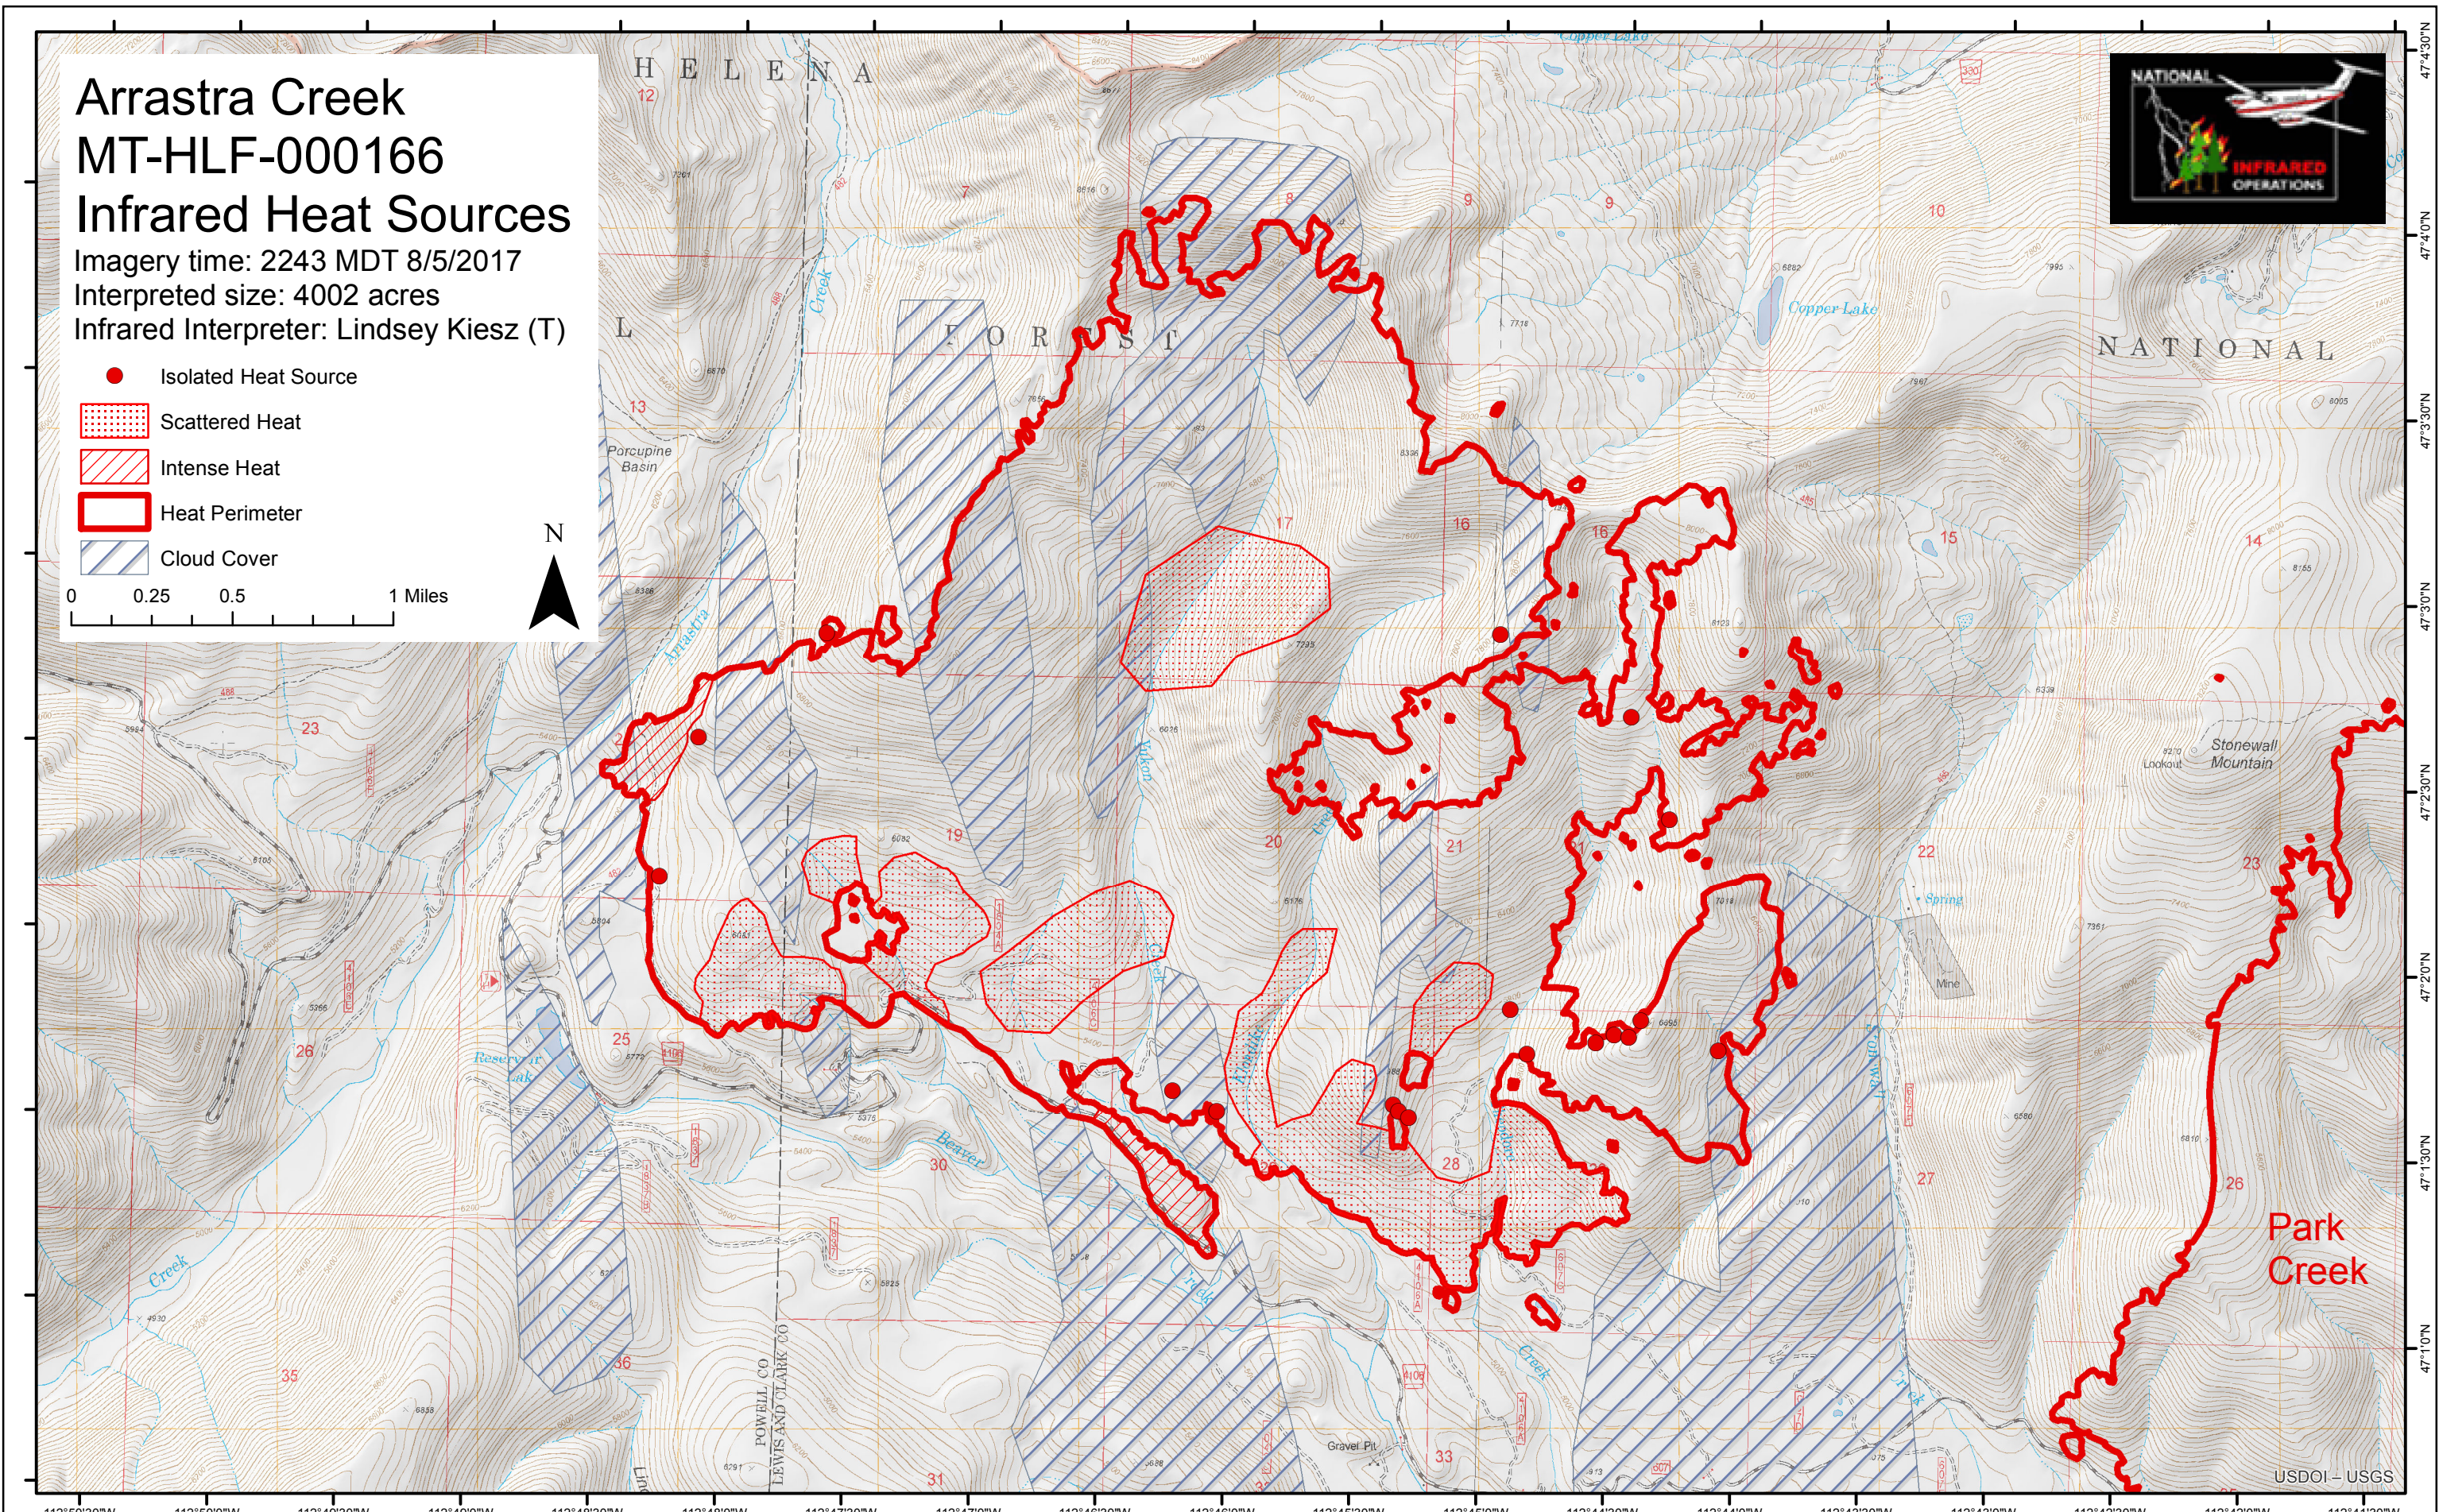

Arrastra Creek MT-HLF-000166 Infrared Heat Sources

Imagery time: 2243 MDT 8/5/2017
Interpreted size: 4002 acres
Infrared Interpreter: Lindsey Kiesz (T)

- Isolated Heat Source
- ▨ Scattered Heat
- ▨ Intense Heat
- ▭ Heat Perimeter
- ▨ Cloud Cover

0 0.25 0.5 1 Miles

Park Creek

USDOI - USGS