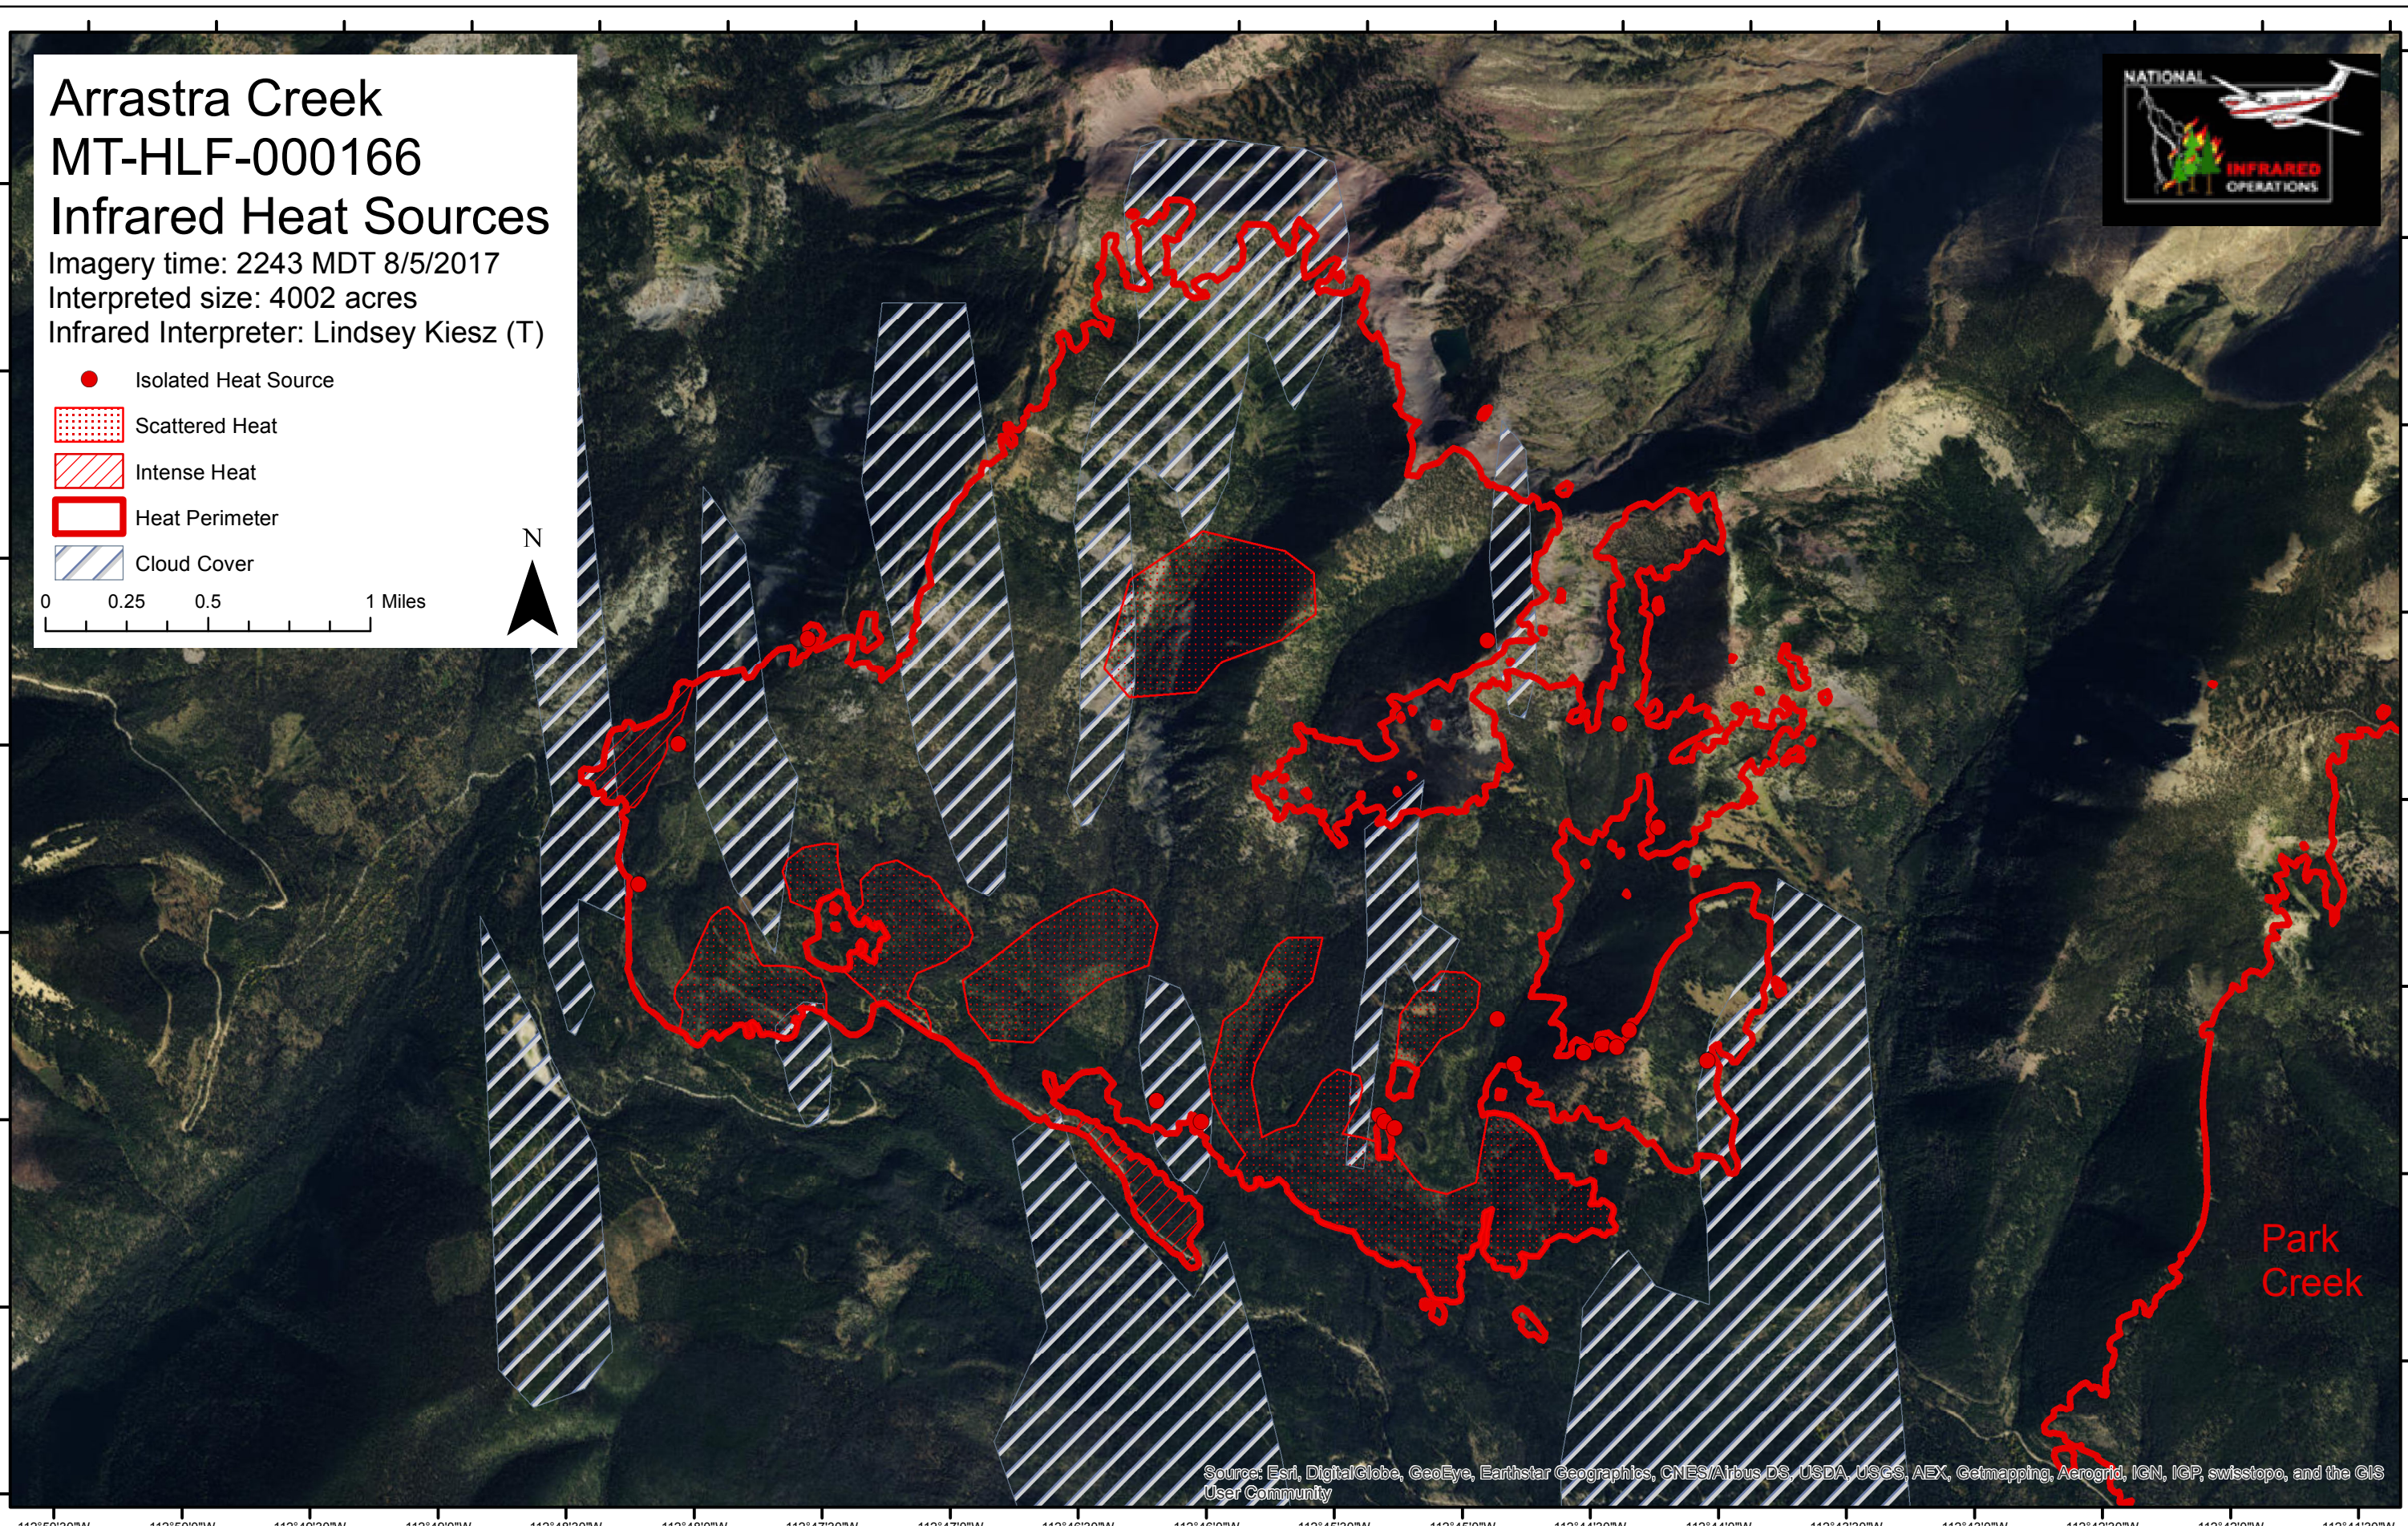

Arrastra Creek MT-HLF-000166 Infrared Heat Sources

Imagery time: 2243 MDT 8/5/2017
Interpreted size: 4002 acres
Infrared Interpreter: Lindsey Kiesz (T)

Park
Creek

Source: Esri, DigitalGlobe, GeoEye, Earthstar Geographics, CNES/Airbus DS, USDA, USGS, AEX, Getmapping, Aerogrid, IGN, IGP, swisstopo, and the GIS User Community