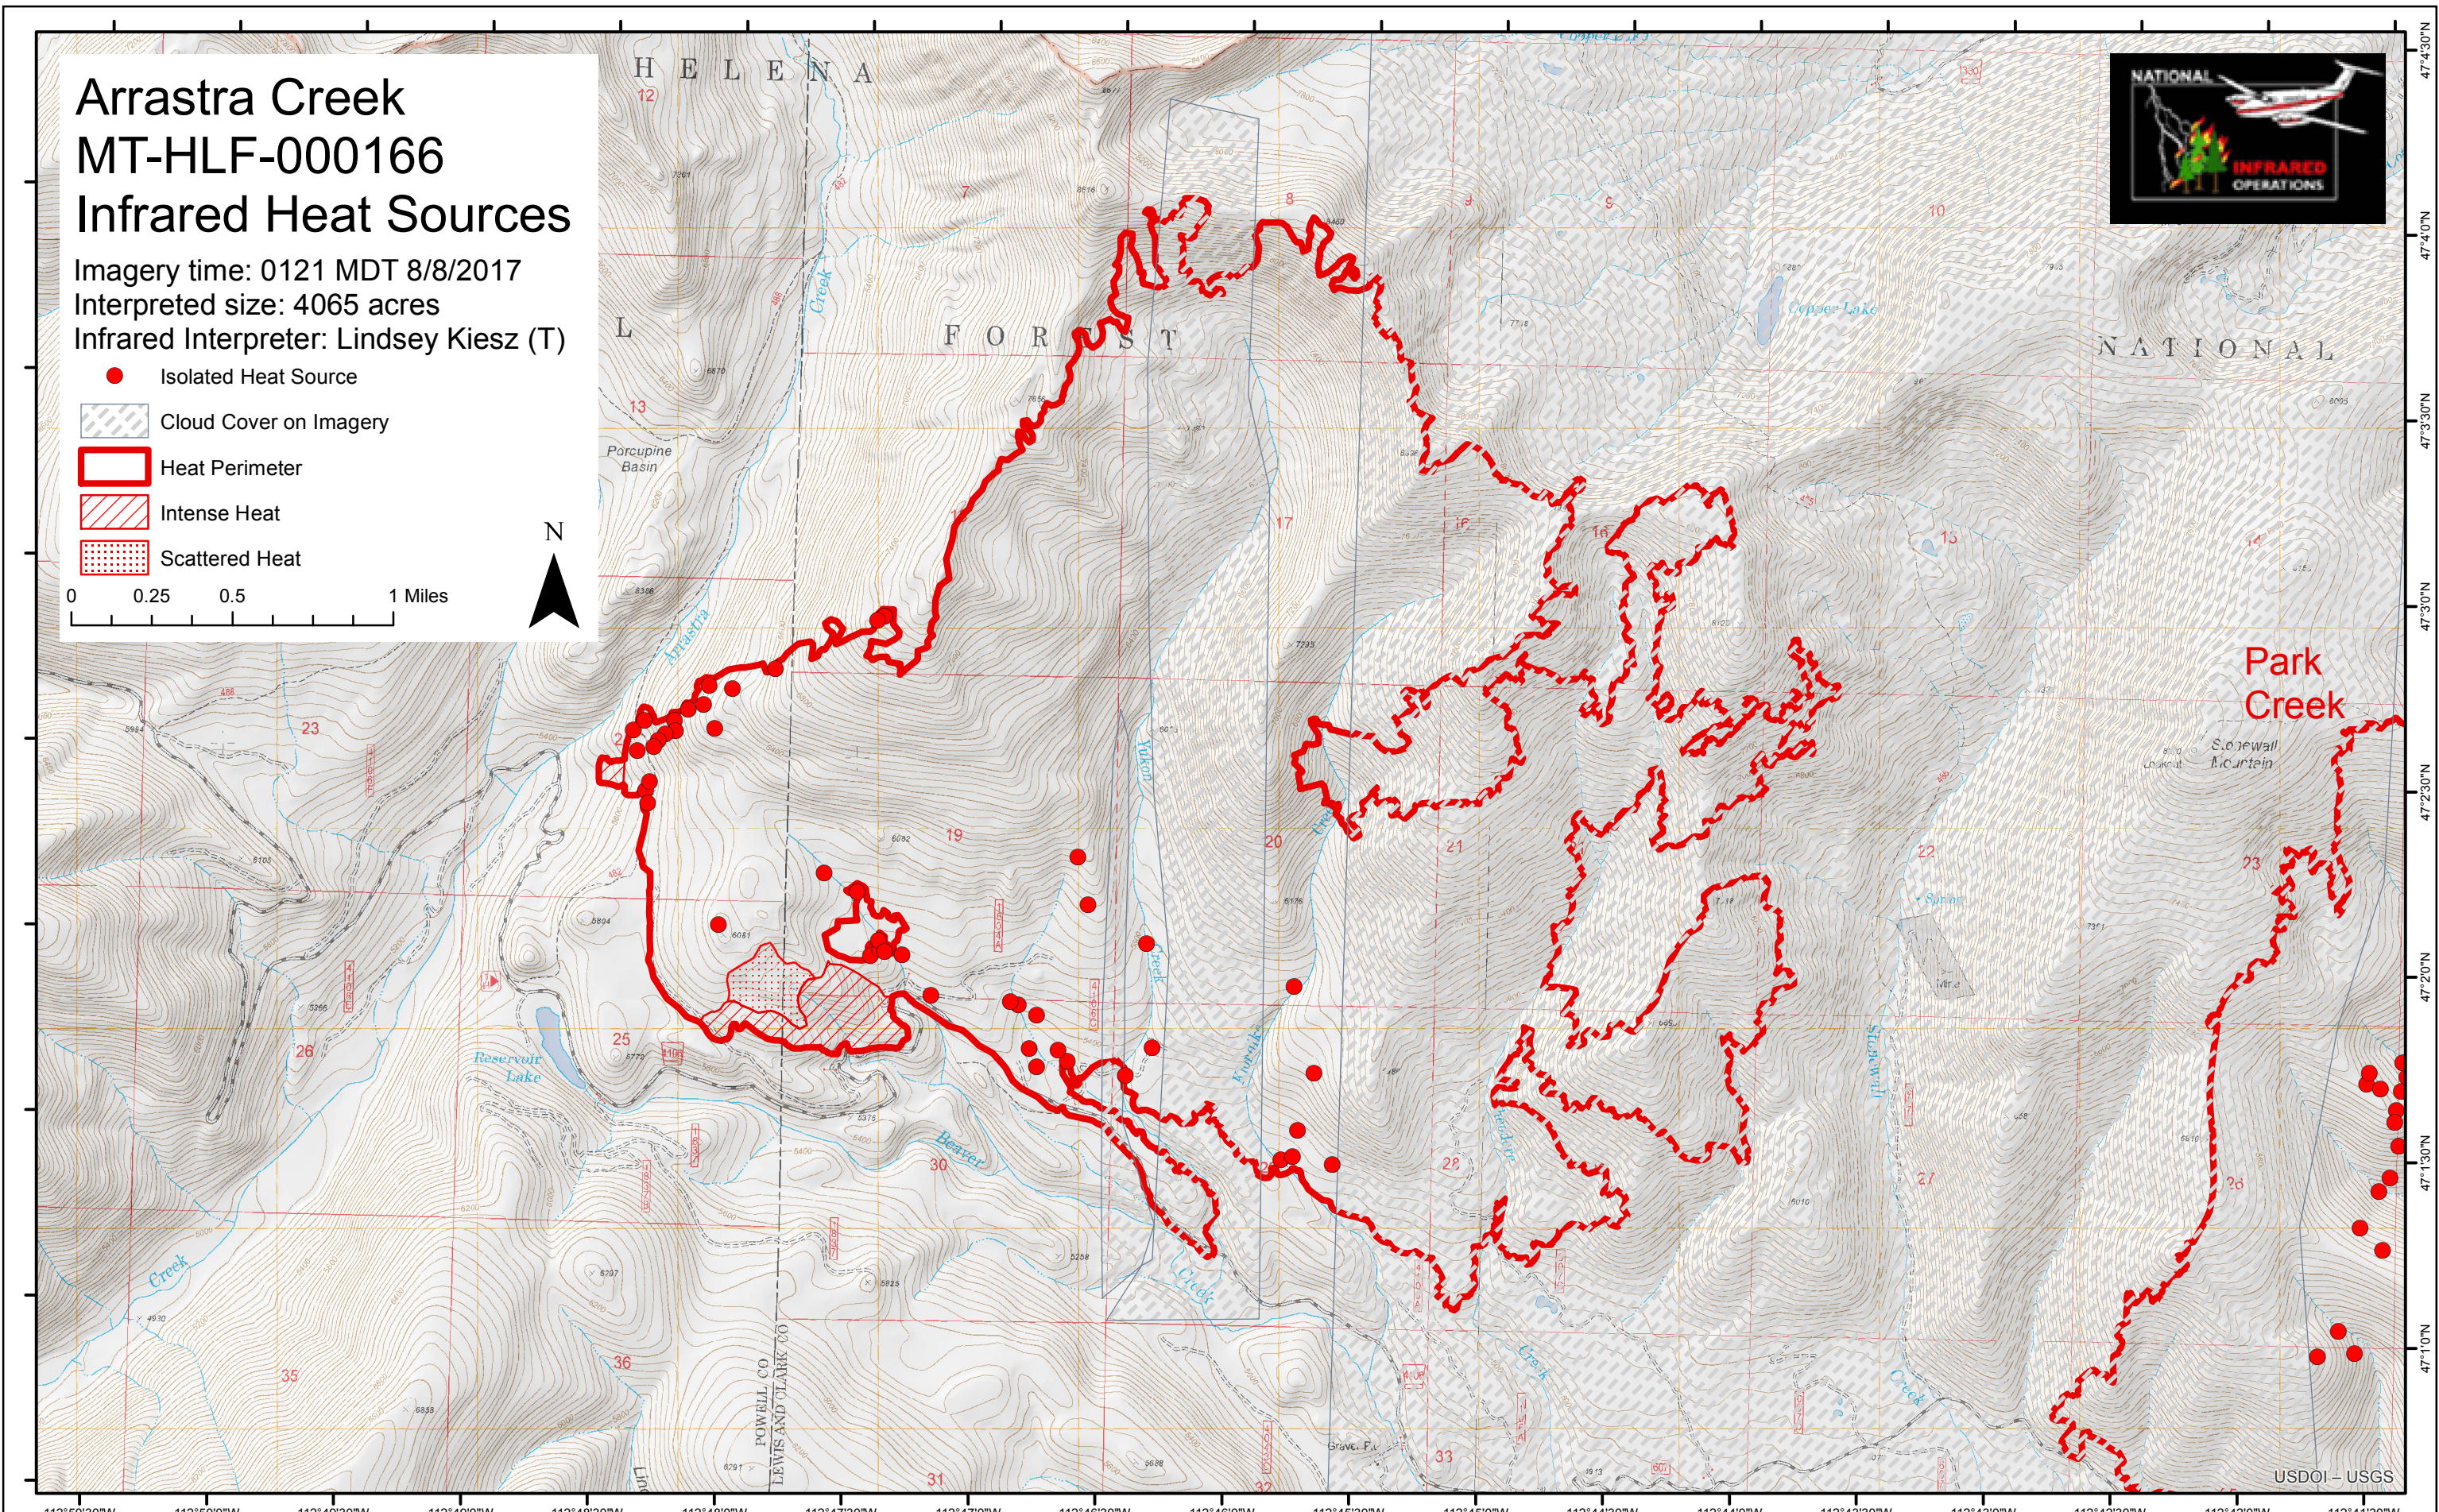

# Arrastra Creek MT-HLF-000166 Infrared Heat Sources

Imagery time: 0121 MDT 8/8/2017  
Interpreted size: 4065 acres  
Infrared Interpreter: Lindsey Kiesz (T)

- Isolated Heat Source
- ☐ Cloud Cover on Imagery
- ▭ Heat Perimeter
- ▨ Intense Heat
- ▤ Scattered Heat

0 0.25 0.5 1 Miles

Park  
Creek

Snowfall  
McCurtein