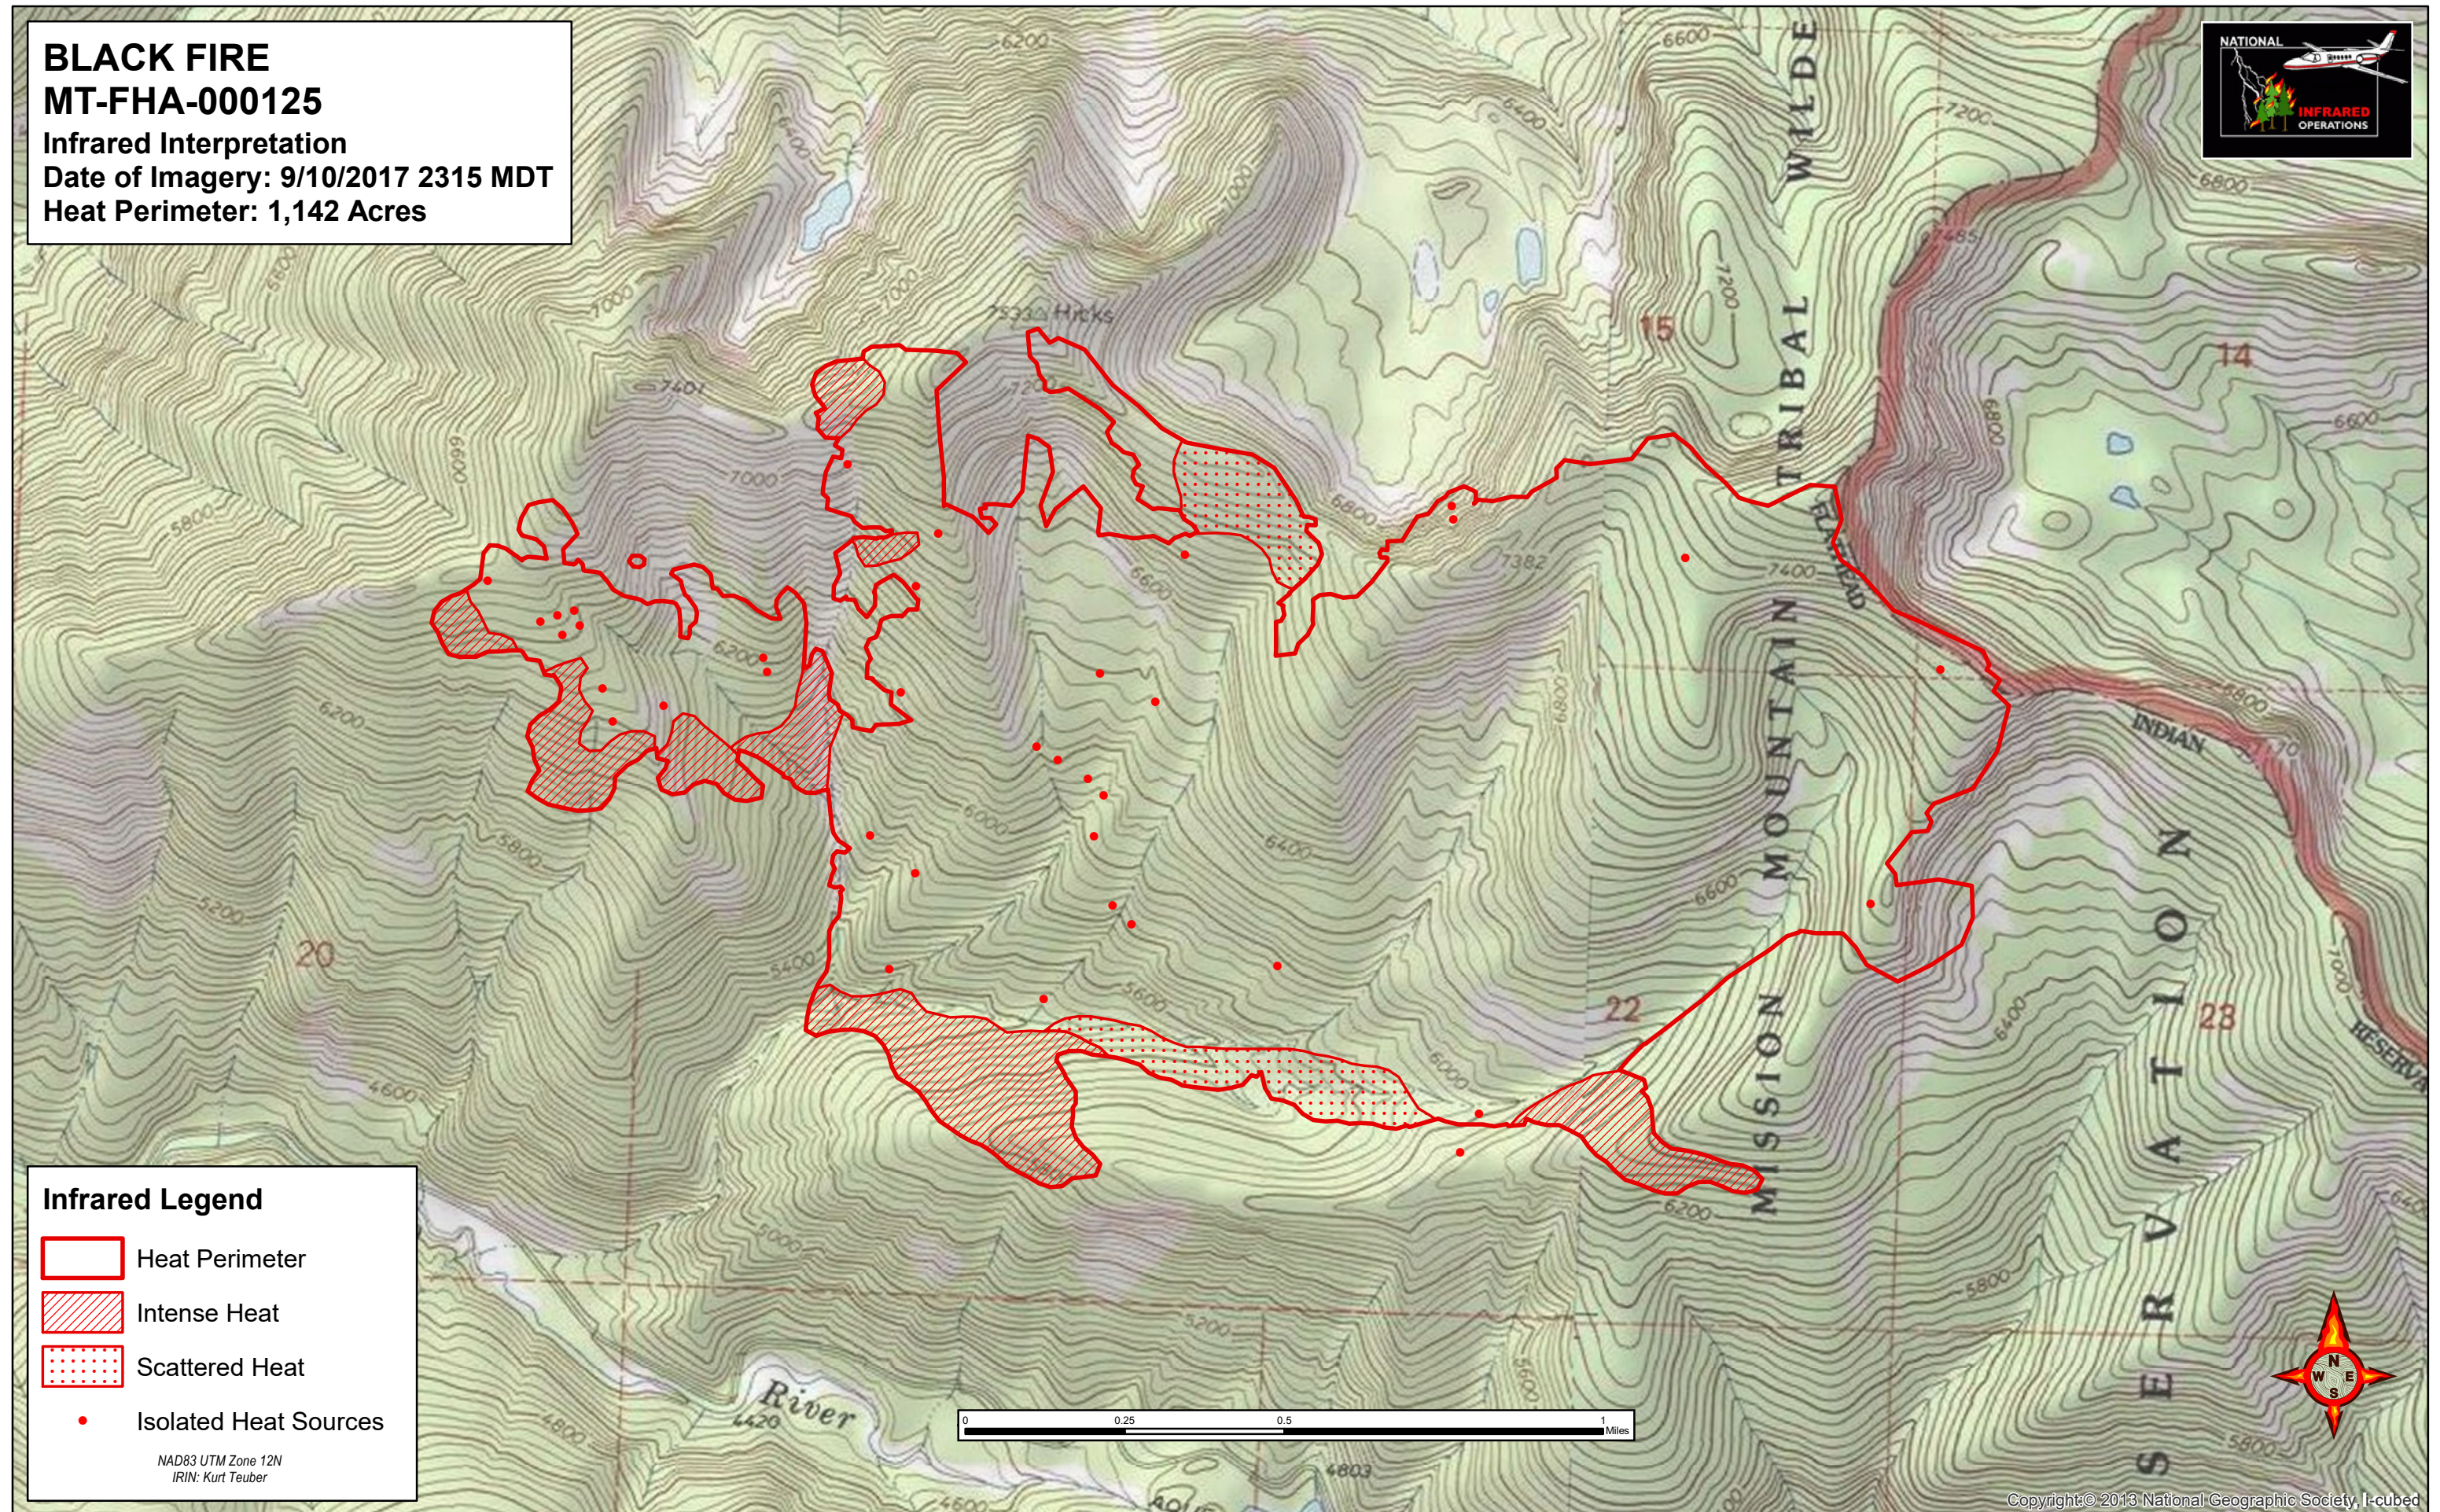

BLACK FIRE MT-FHA-000125

Infrared Interpretation

Date of Imagery: 9/10/2017 2315 MDT

Heat Perimeter: 1,142 Acres

Infrared Legend

-  Heat Perimeter
-  Intense Heat
-  Scattered Heat
-  Isolated Heat Sources

NAD83 UTM Zone 12N
IRIN: Kurt Teuber