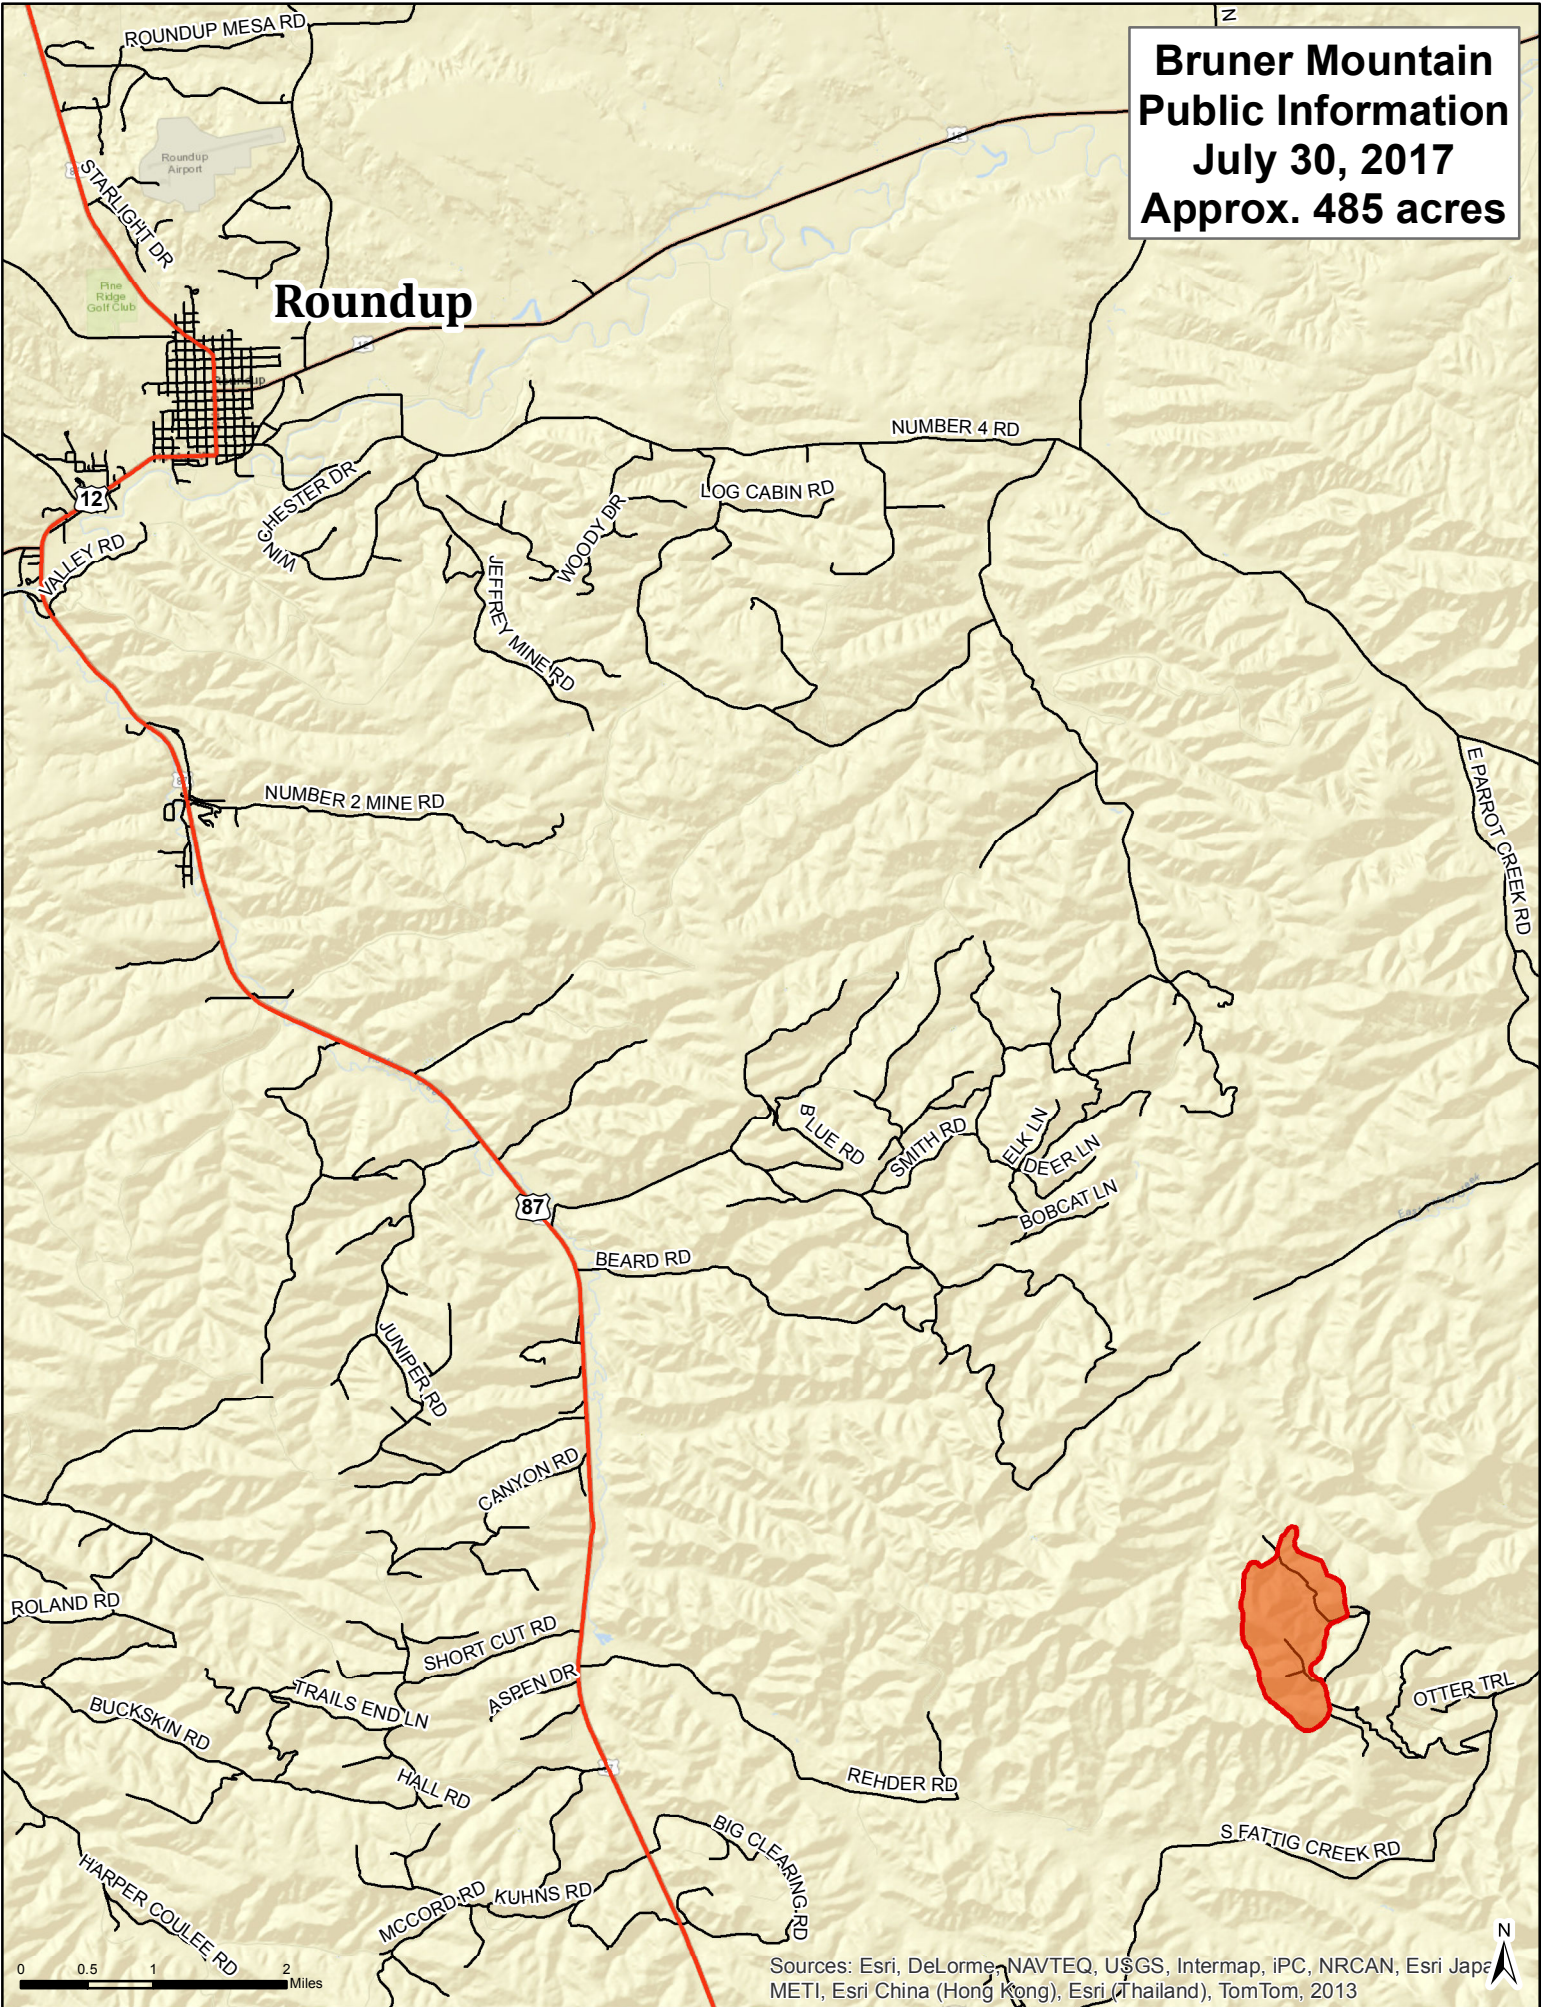

**Bruner Mountain
Public Information
July 30, 2017
Approx. 485 acres**

Sources: Esri, DeLorme, NAVTEQ, USGS, Intermap, iPC, NRCAN, Esri Japan, METI, Esri China (Hong Kong), Esri (Thailand), TomTom, 2013