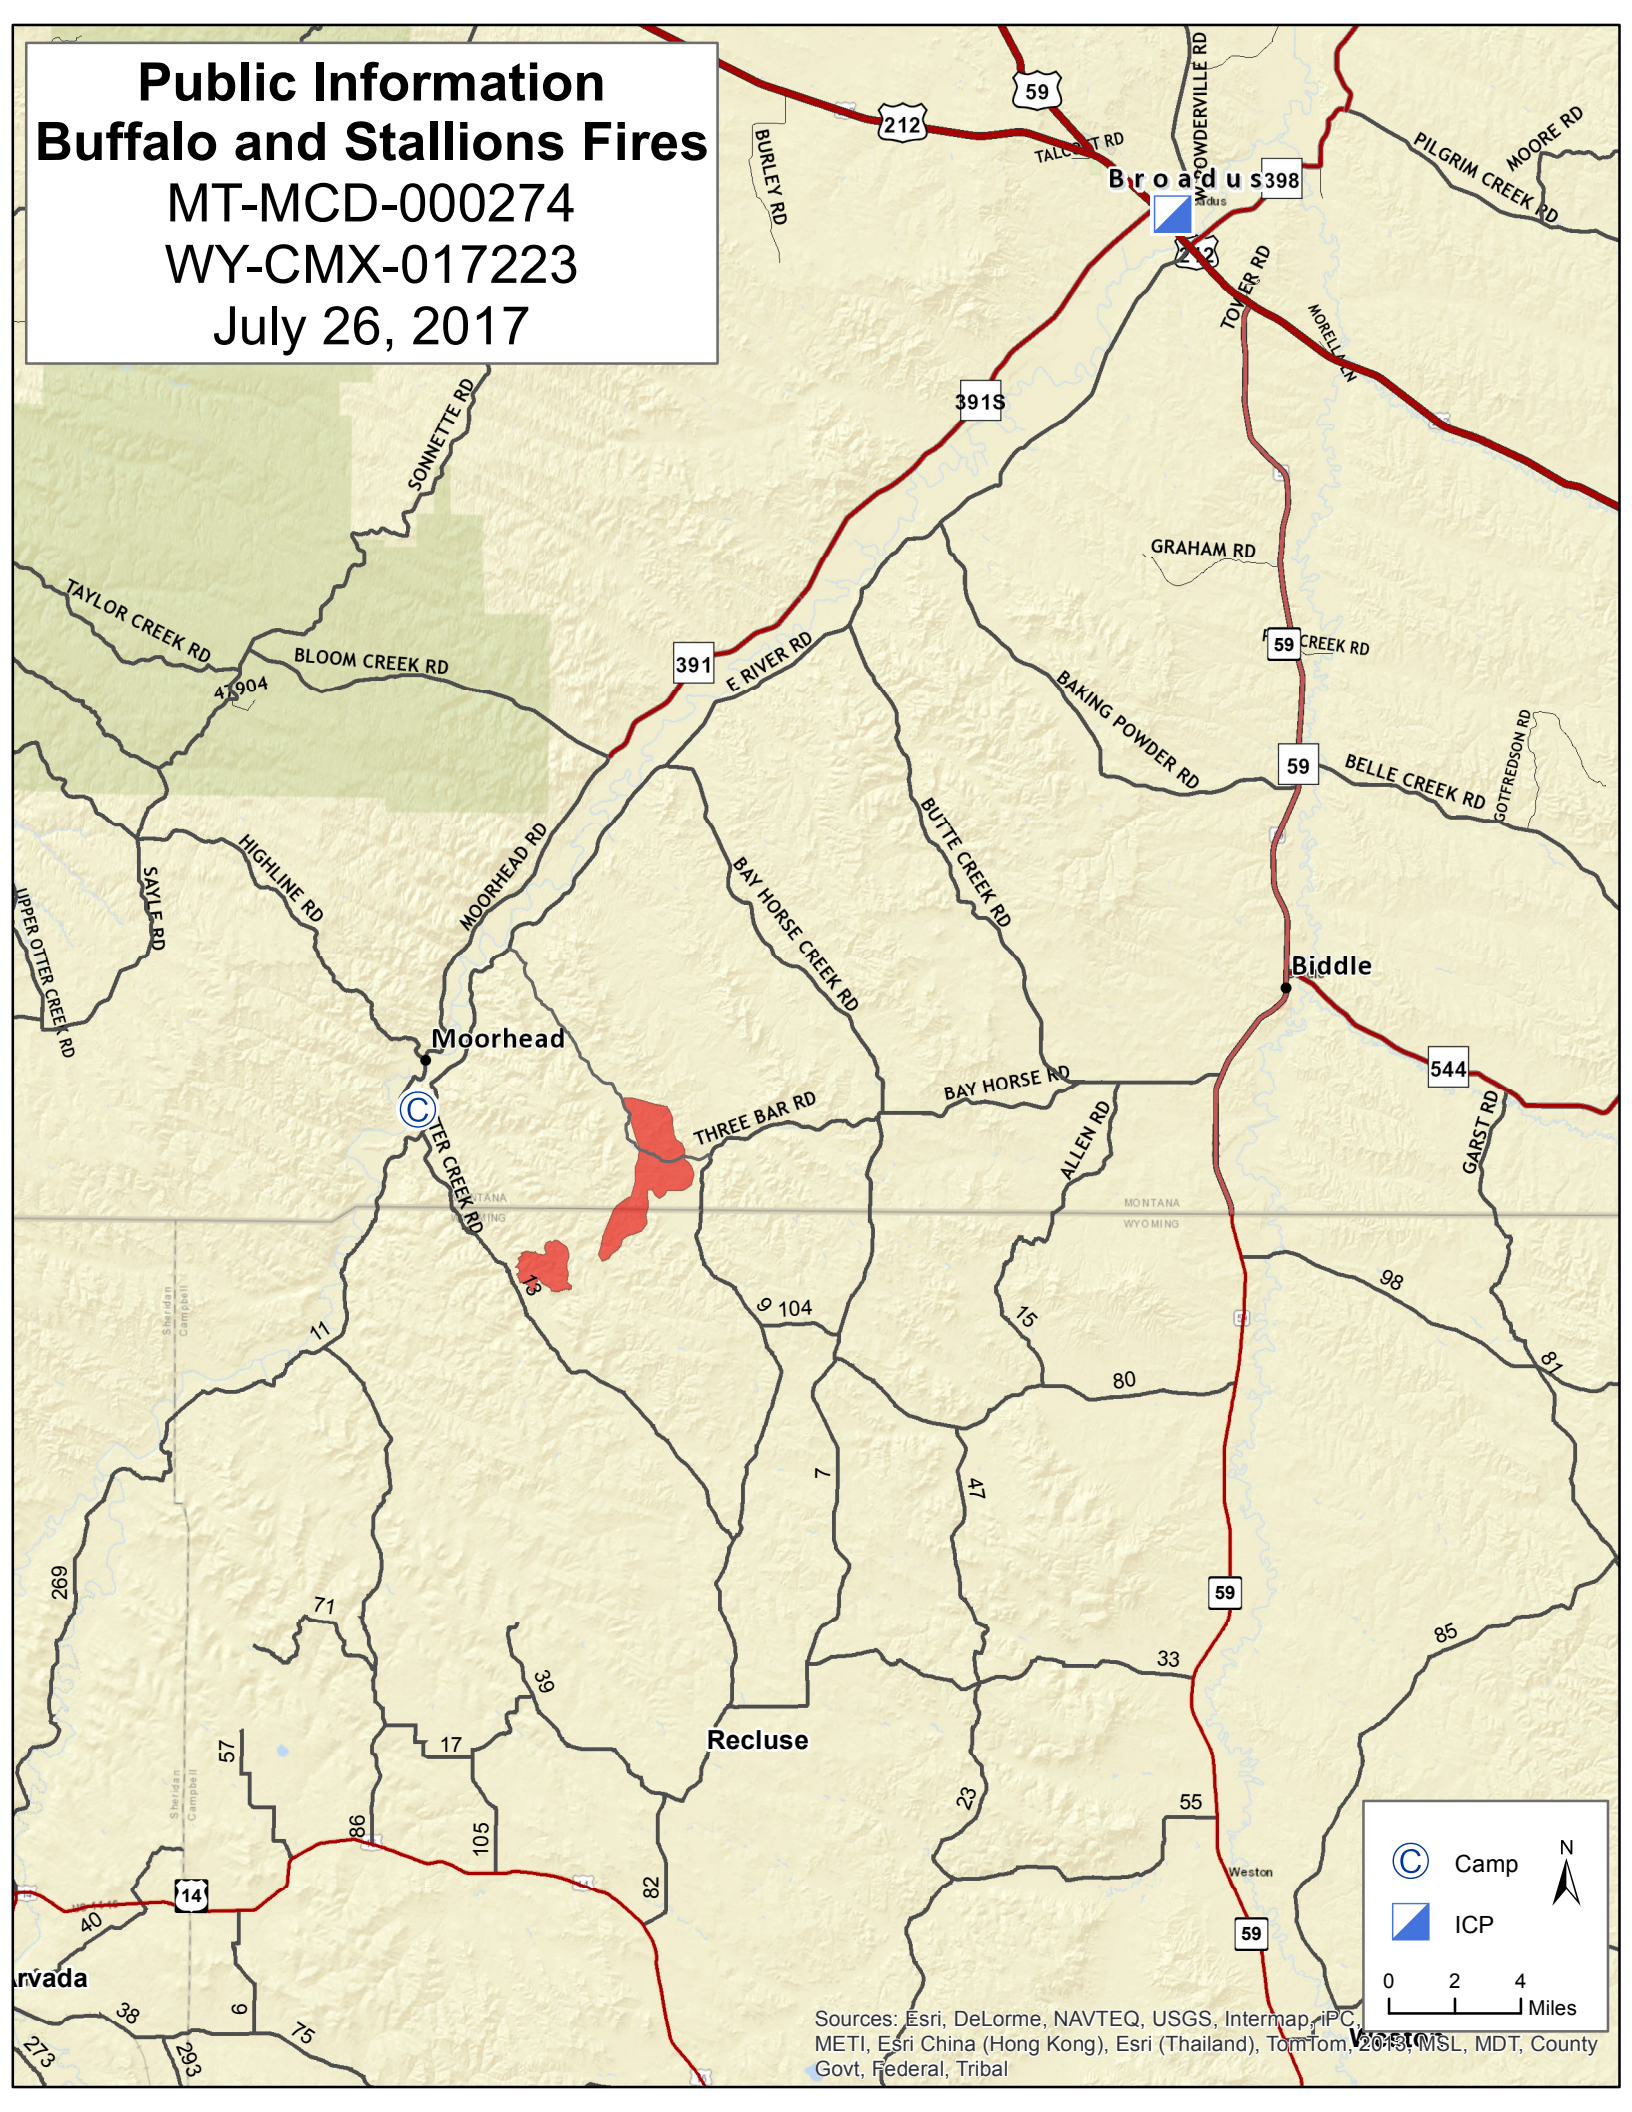

**Public Information**  
**Buffalo and Stallions Fires**  
 MT-MCD-000274  
 WY-CMX-017223  
 July 26, 2017

 Camp  
 ICP  
  
 0 2 4 Miles

Sources: Esri, DeLorme, NAVTEQ, USGS, Intermap, iPC, METI, Esri China (Hong Kong), Esri (Thailand), TomTom, 2018; MSL, MDT, County Govt, Federal, Tribal