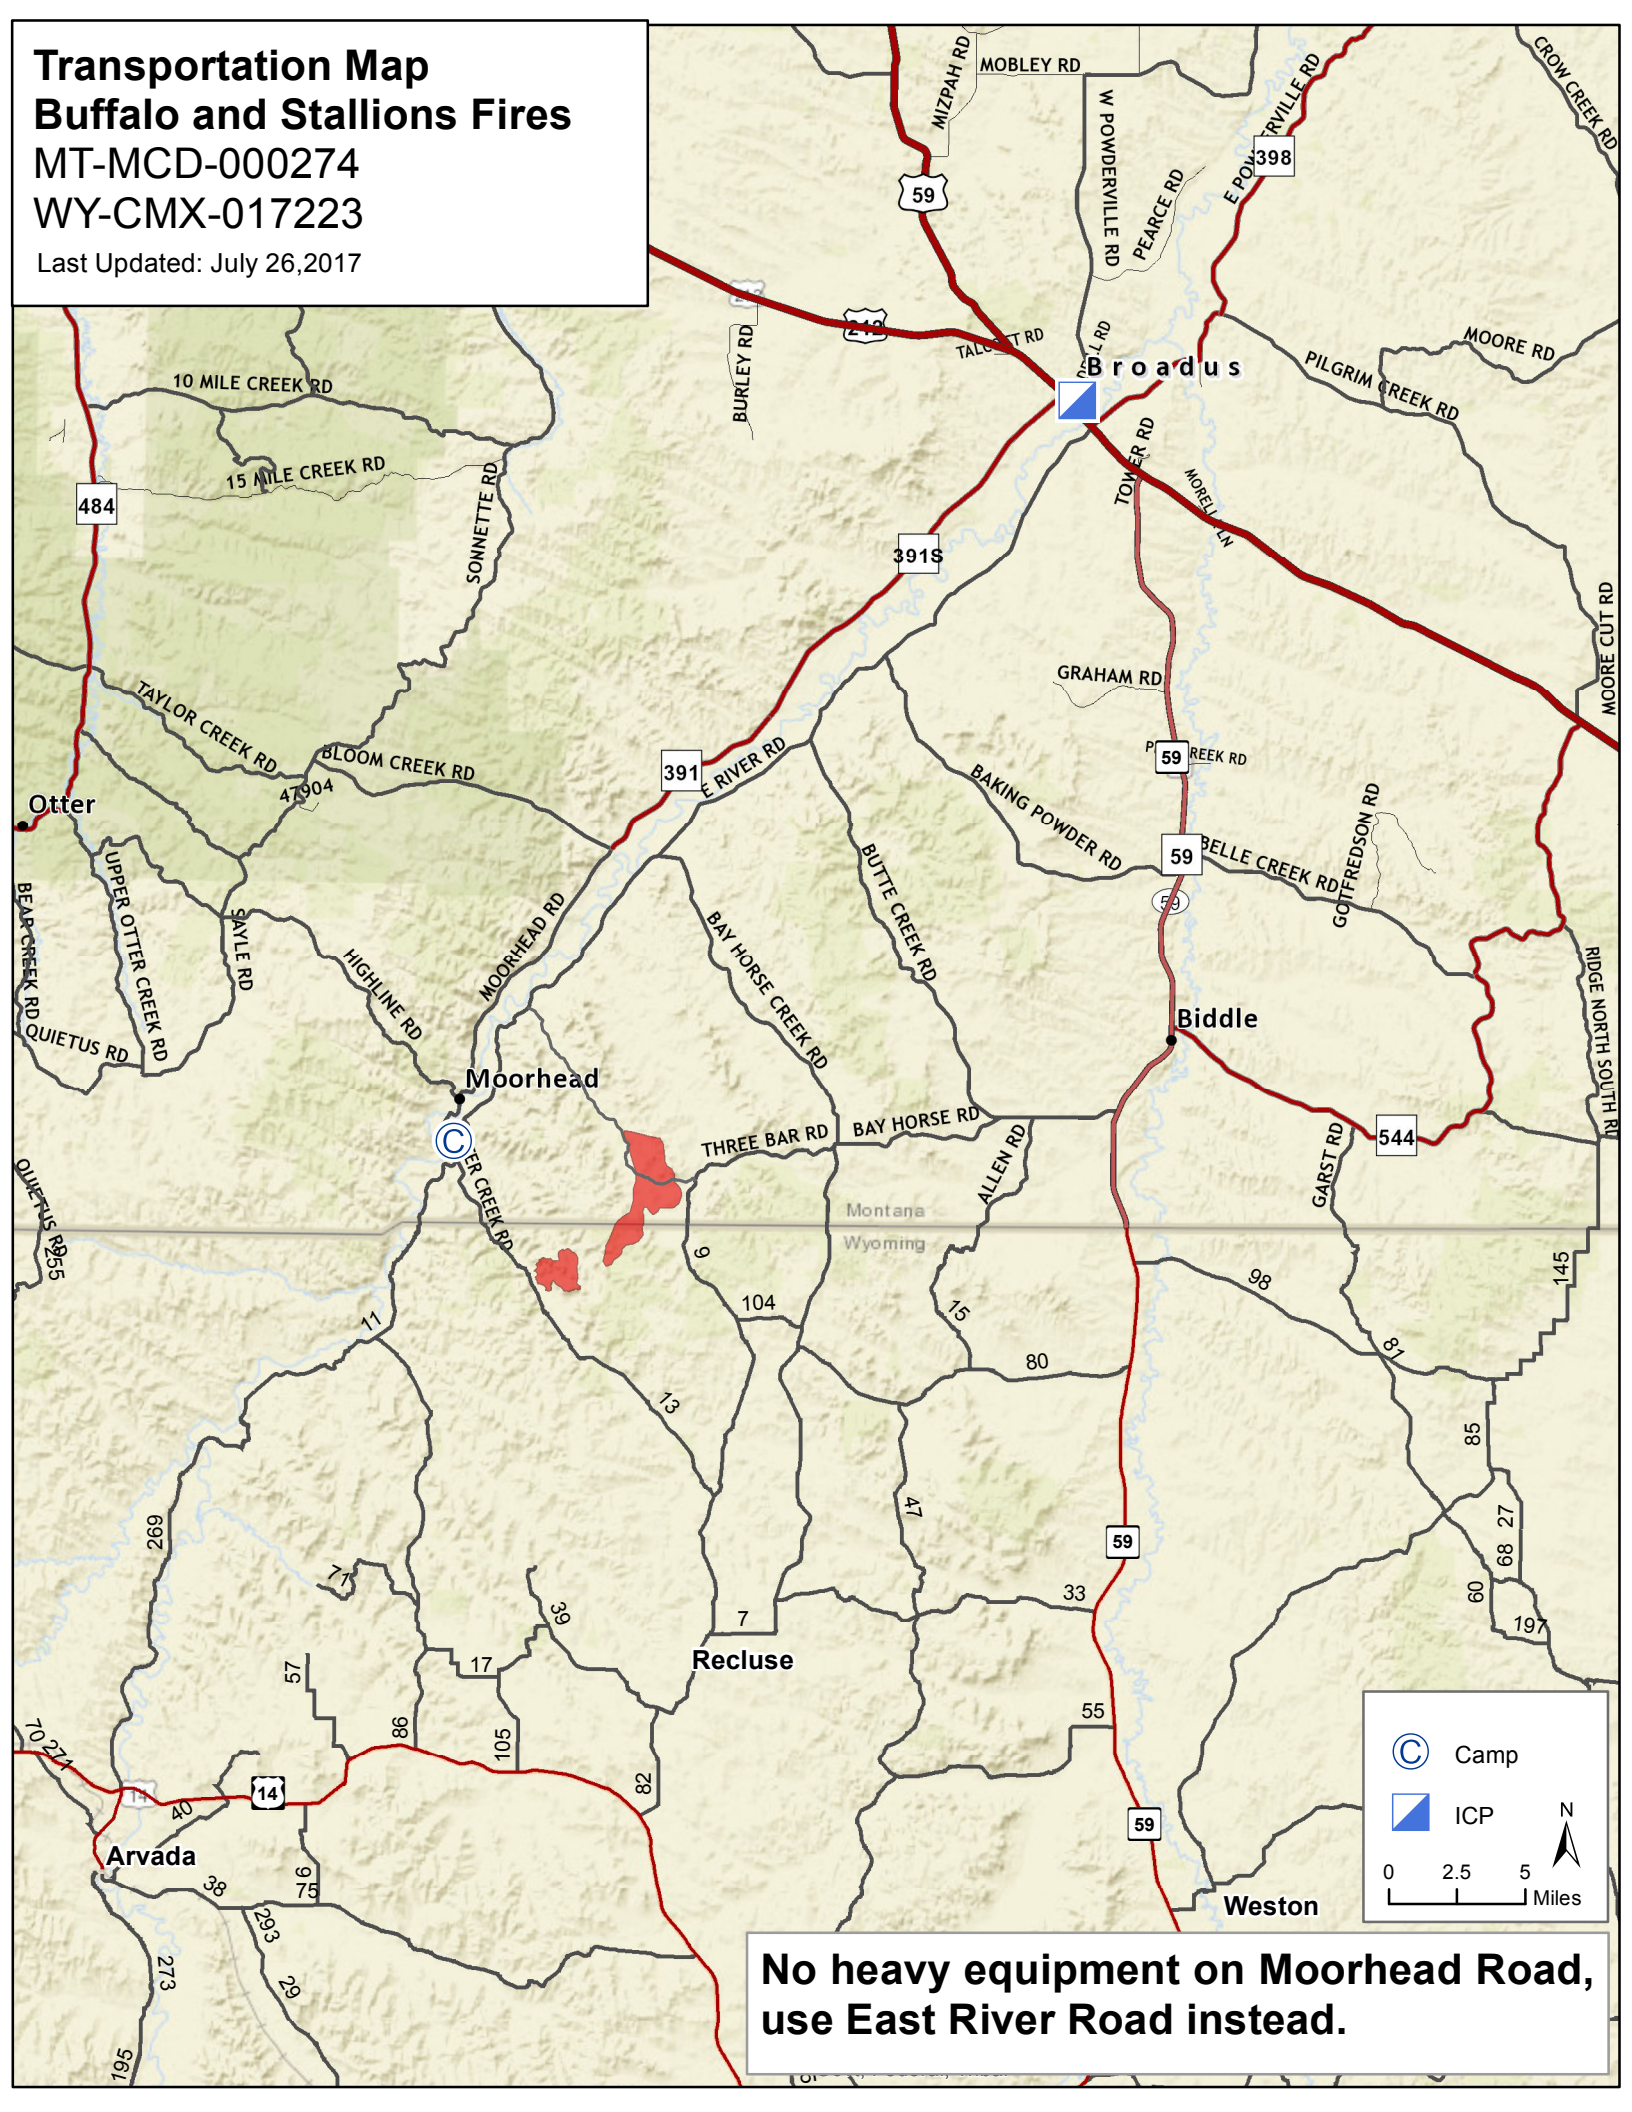

Transportation Map
Buffalo and Stallions Fires
MT-MCD-000274
WY-CMX-017223
Last Updated: July 26, 2017

**No heavy equipment on Moorhead Road,
use East River Road instead.**

© Camp
■ ICP

0 2.5 5 Miles

N