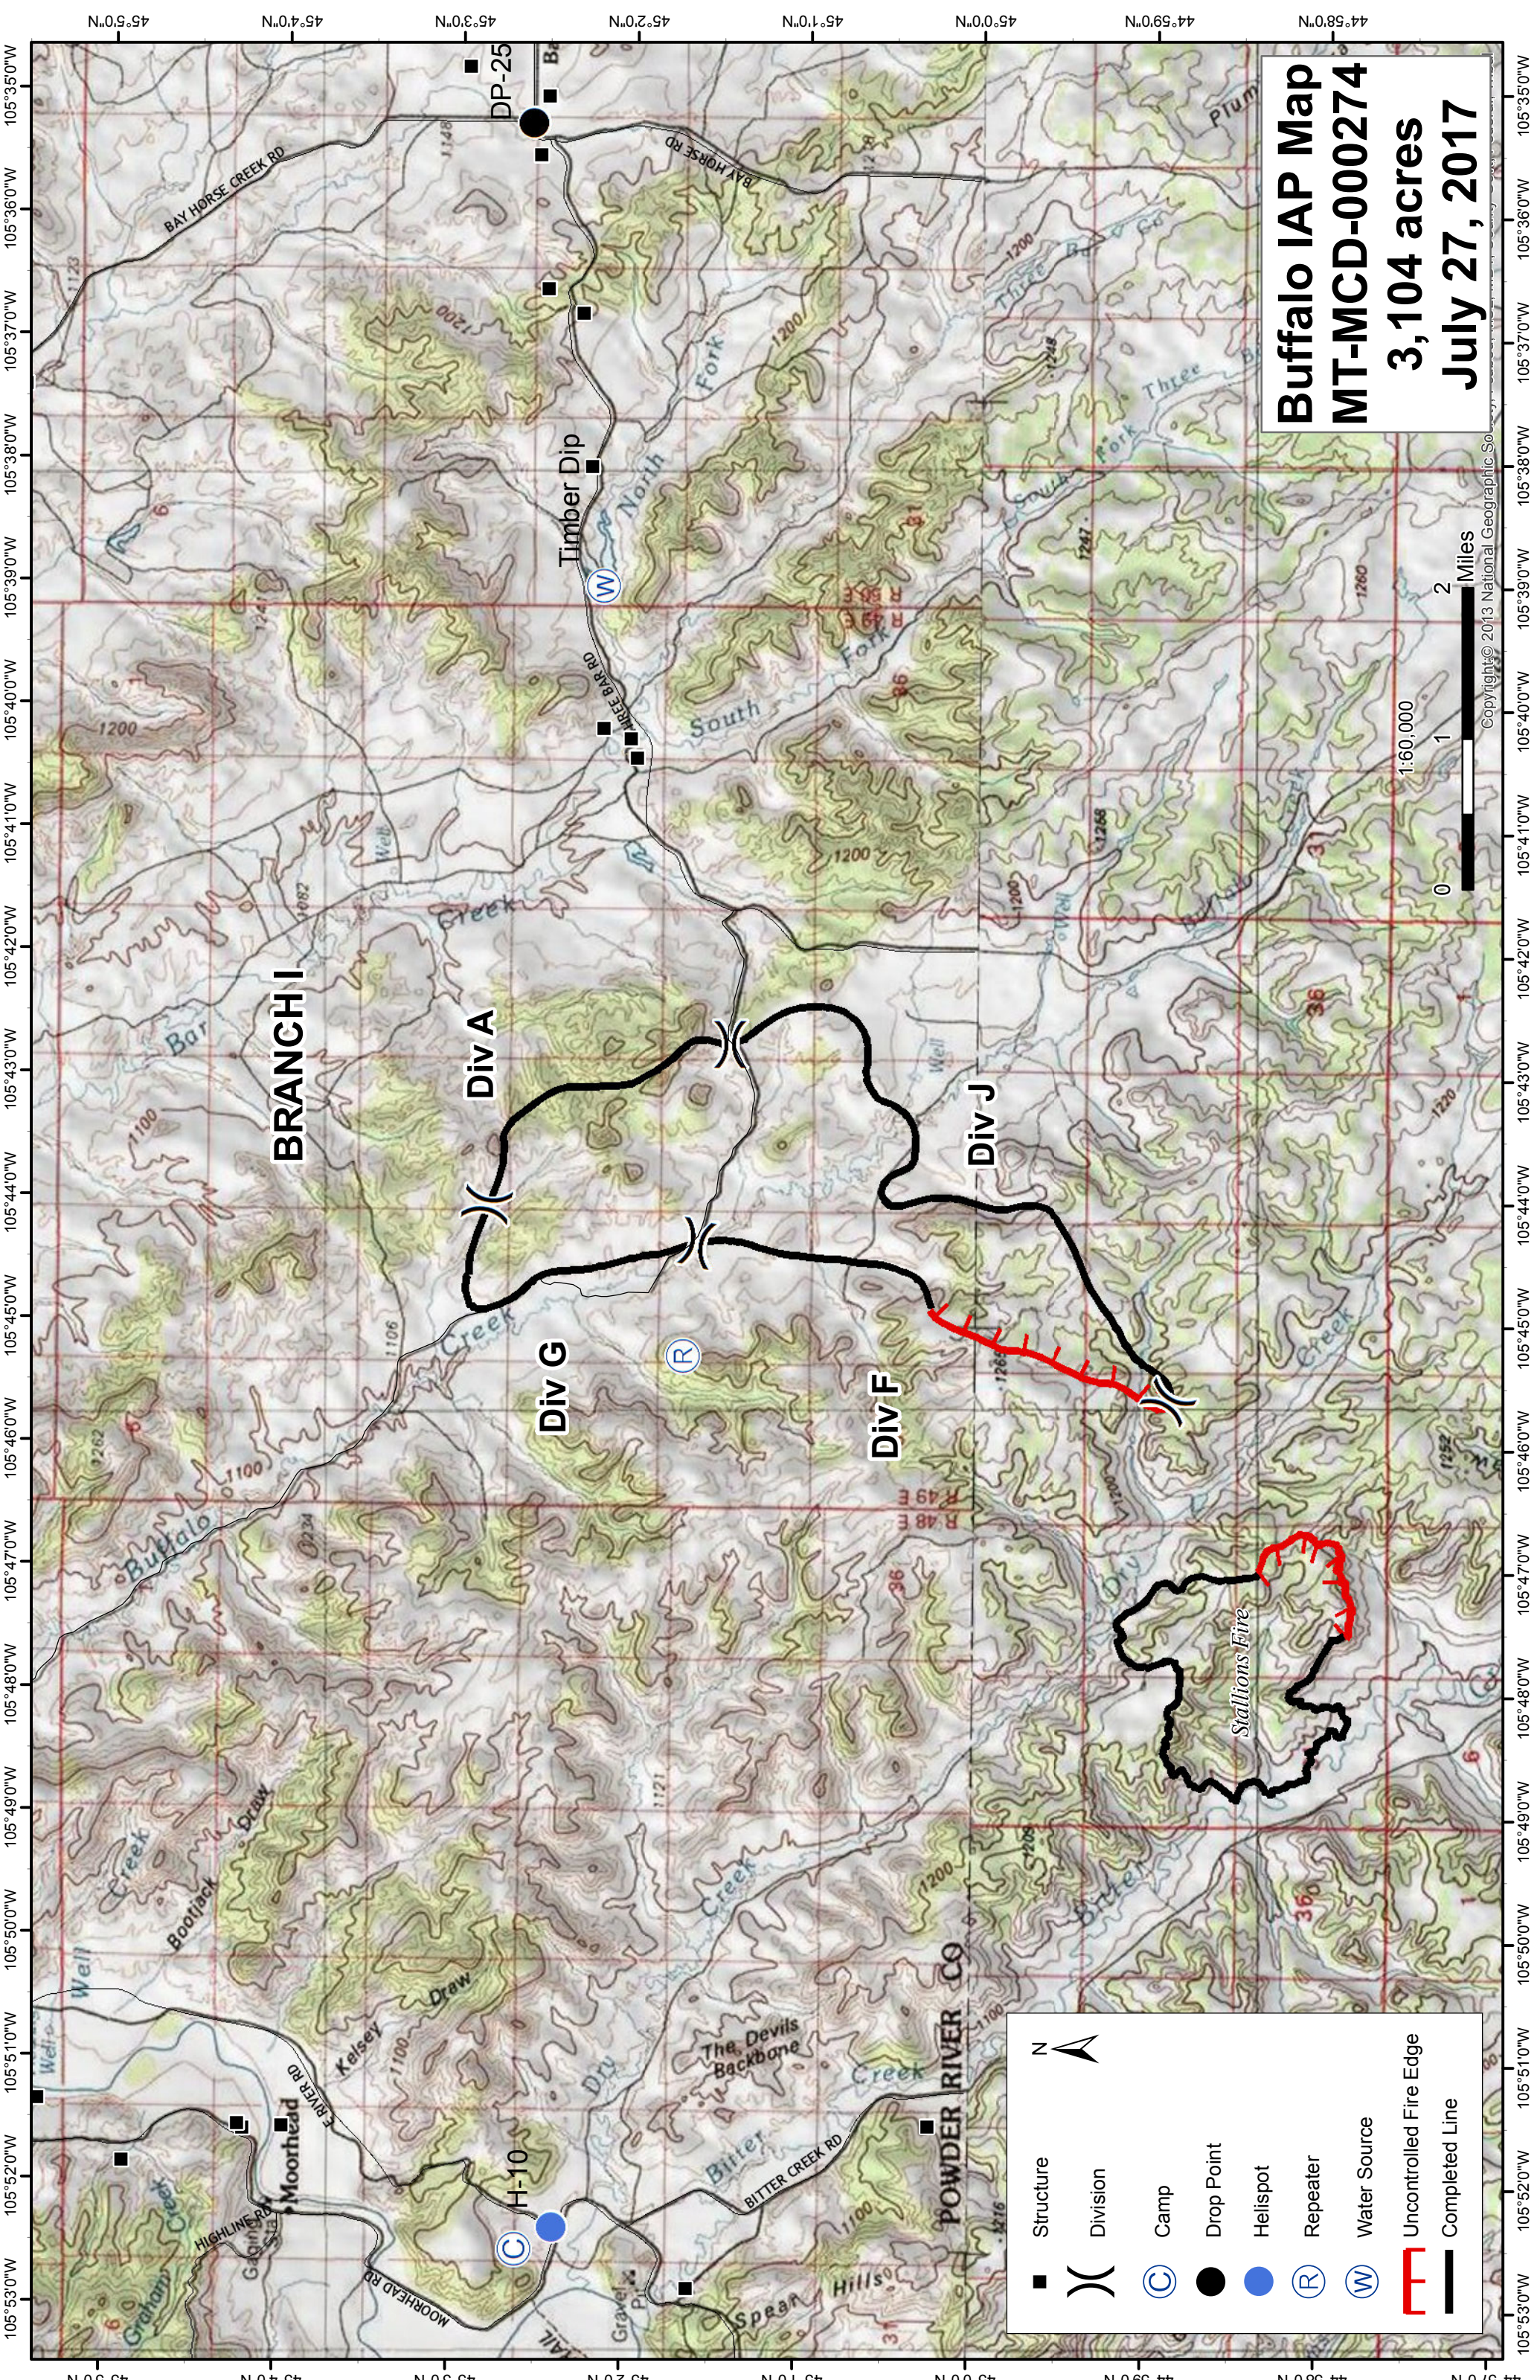

**Buffalo IAP Map**  
**MT-MCD-000274**  
**3,104 acres**  
**July 27, 2017**

- Structure
- ) Division
- Ⓒ Camp
- Drop Point
- Helispot
- Ⓐ Repeater
- Ⓜ Water Source
- ▬ Uncontrolled Fire Edge
- ▬ Completed Line

Copyright © 2013 National Geographic Society