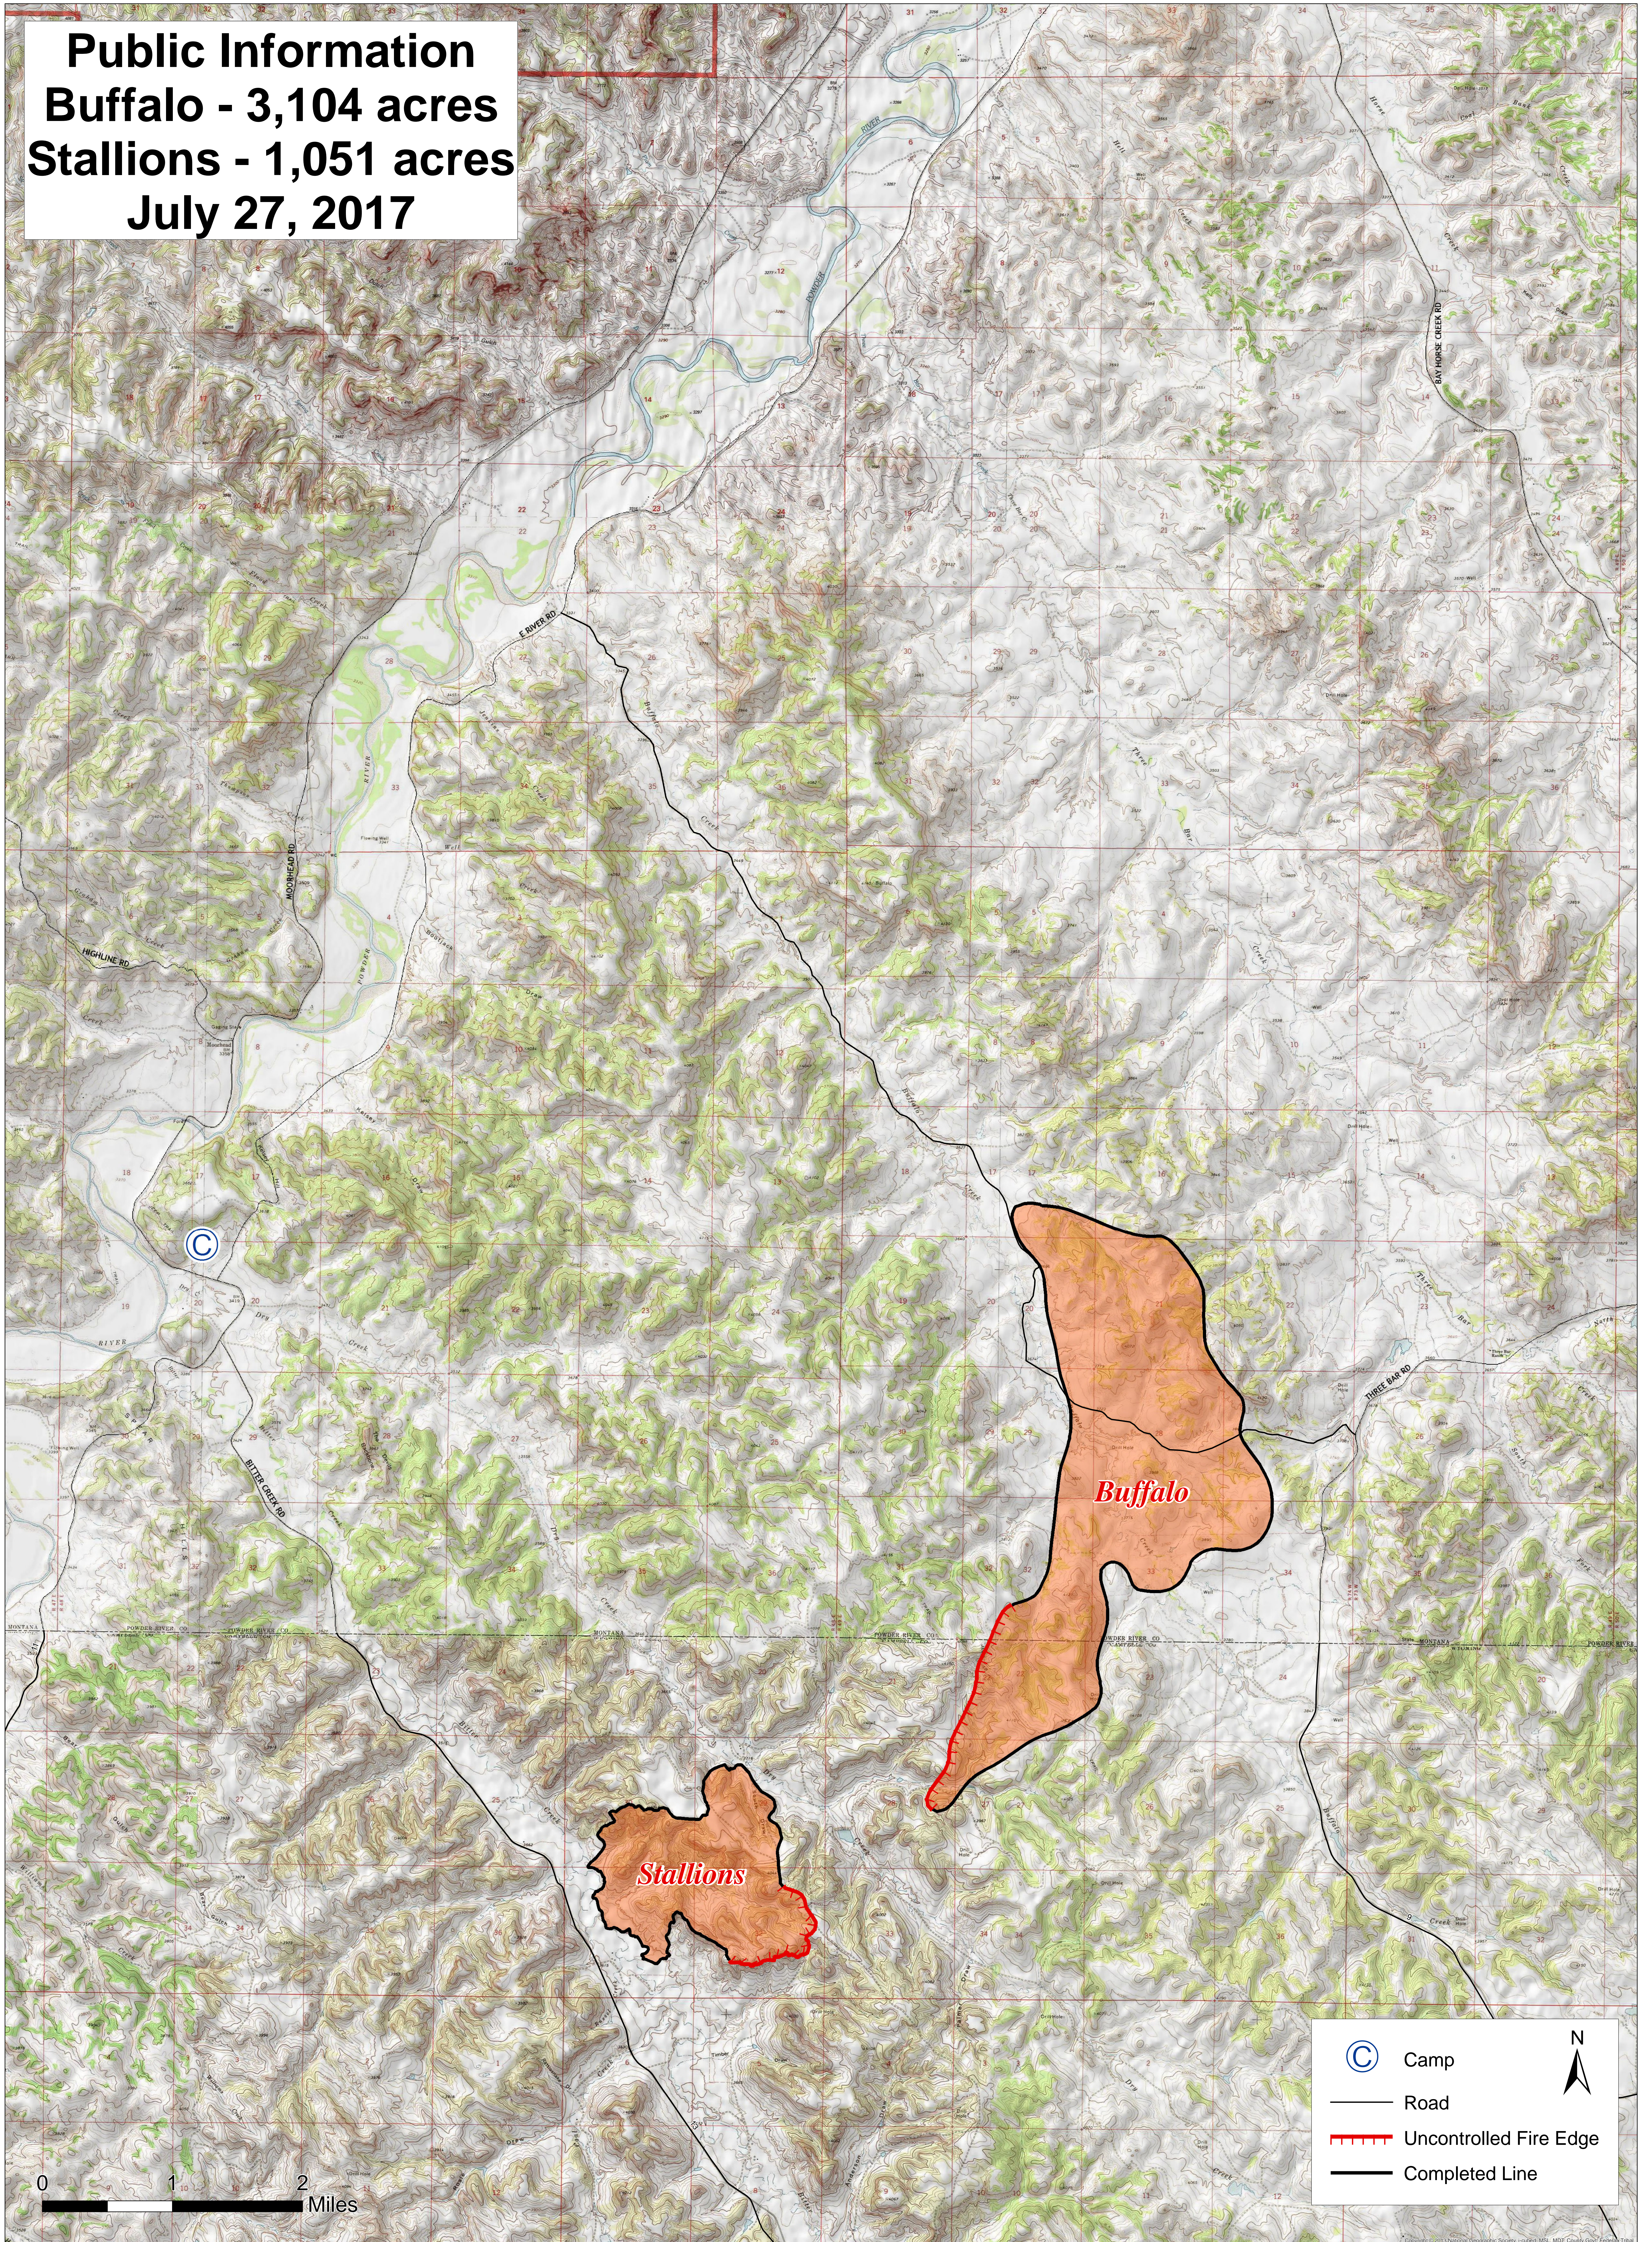

**Public Information**  
**Buffalo - 3,104 acres**  
**Stallions - 1,051 acres**  
**July 27, 2017**

© Camp  
— Road  
- - - - - Uncontrolled Fire Edge  
— Completed Line

N

0 1 2 Miles