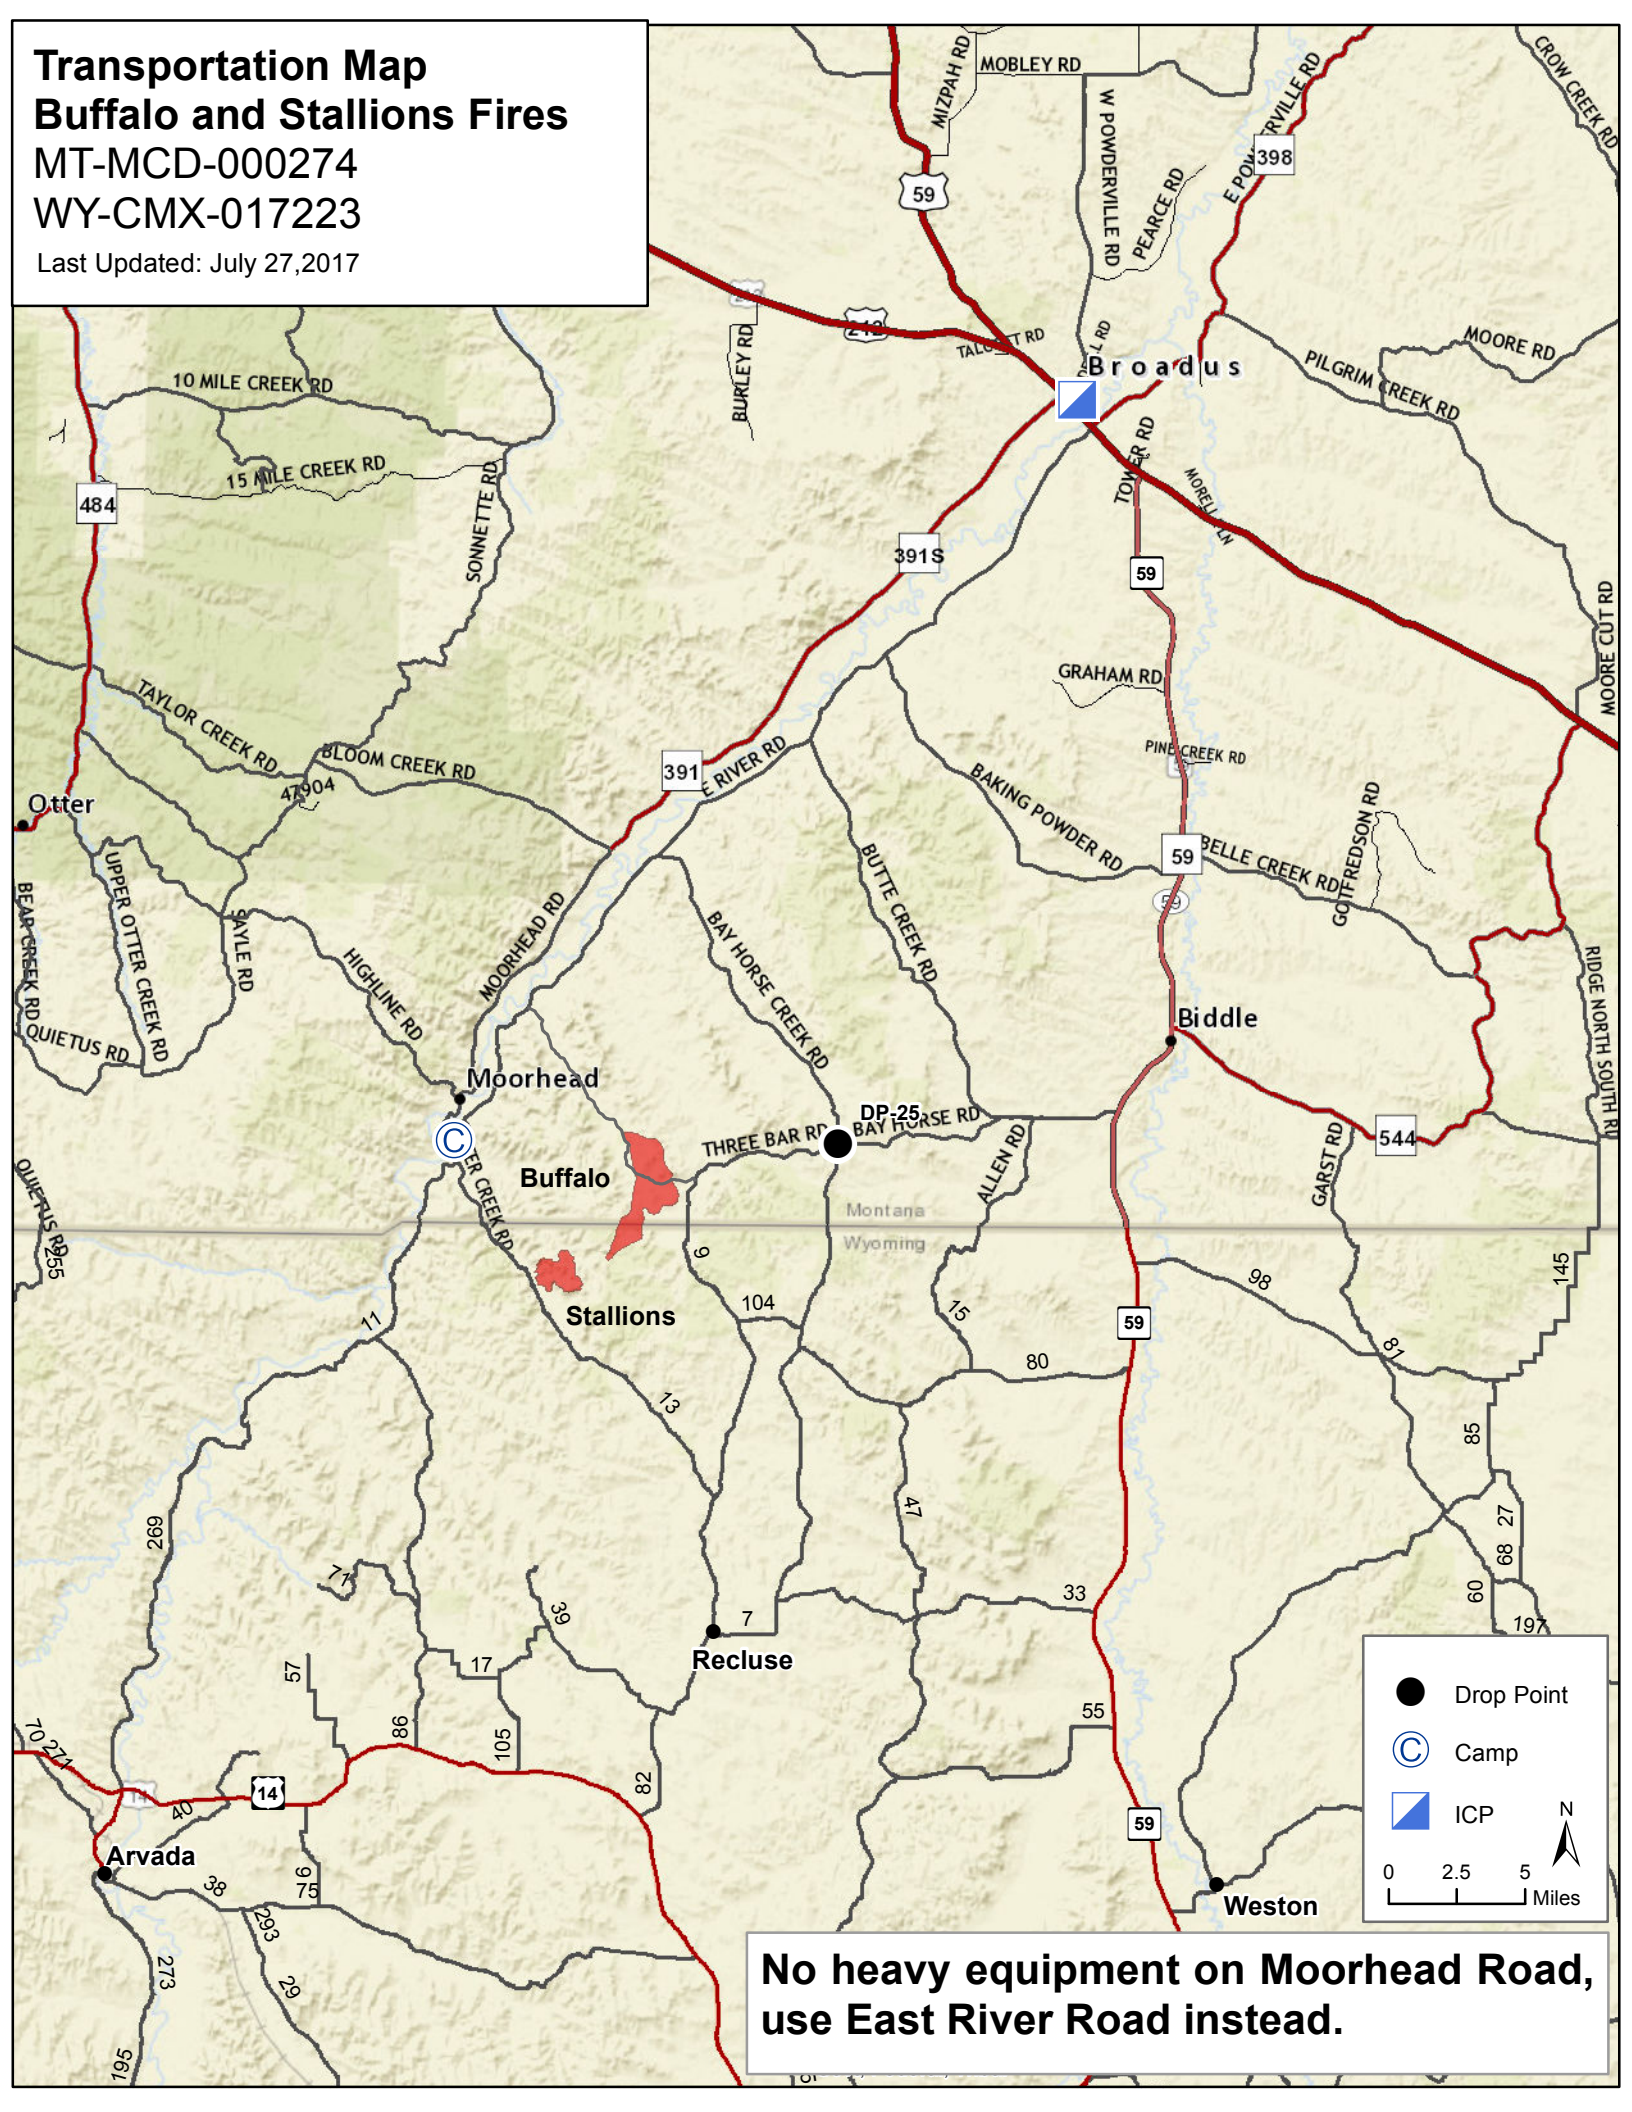

Transportation Map
Buffalo and Stallions Fires
MT-MCD-000274
WY-CMX-017223
Last Updated: July 27, 2017

**No heavy equipment on Moorhead Road,
use East River Road instead.**