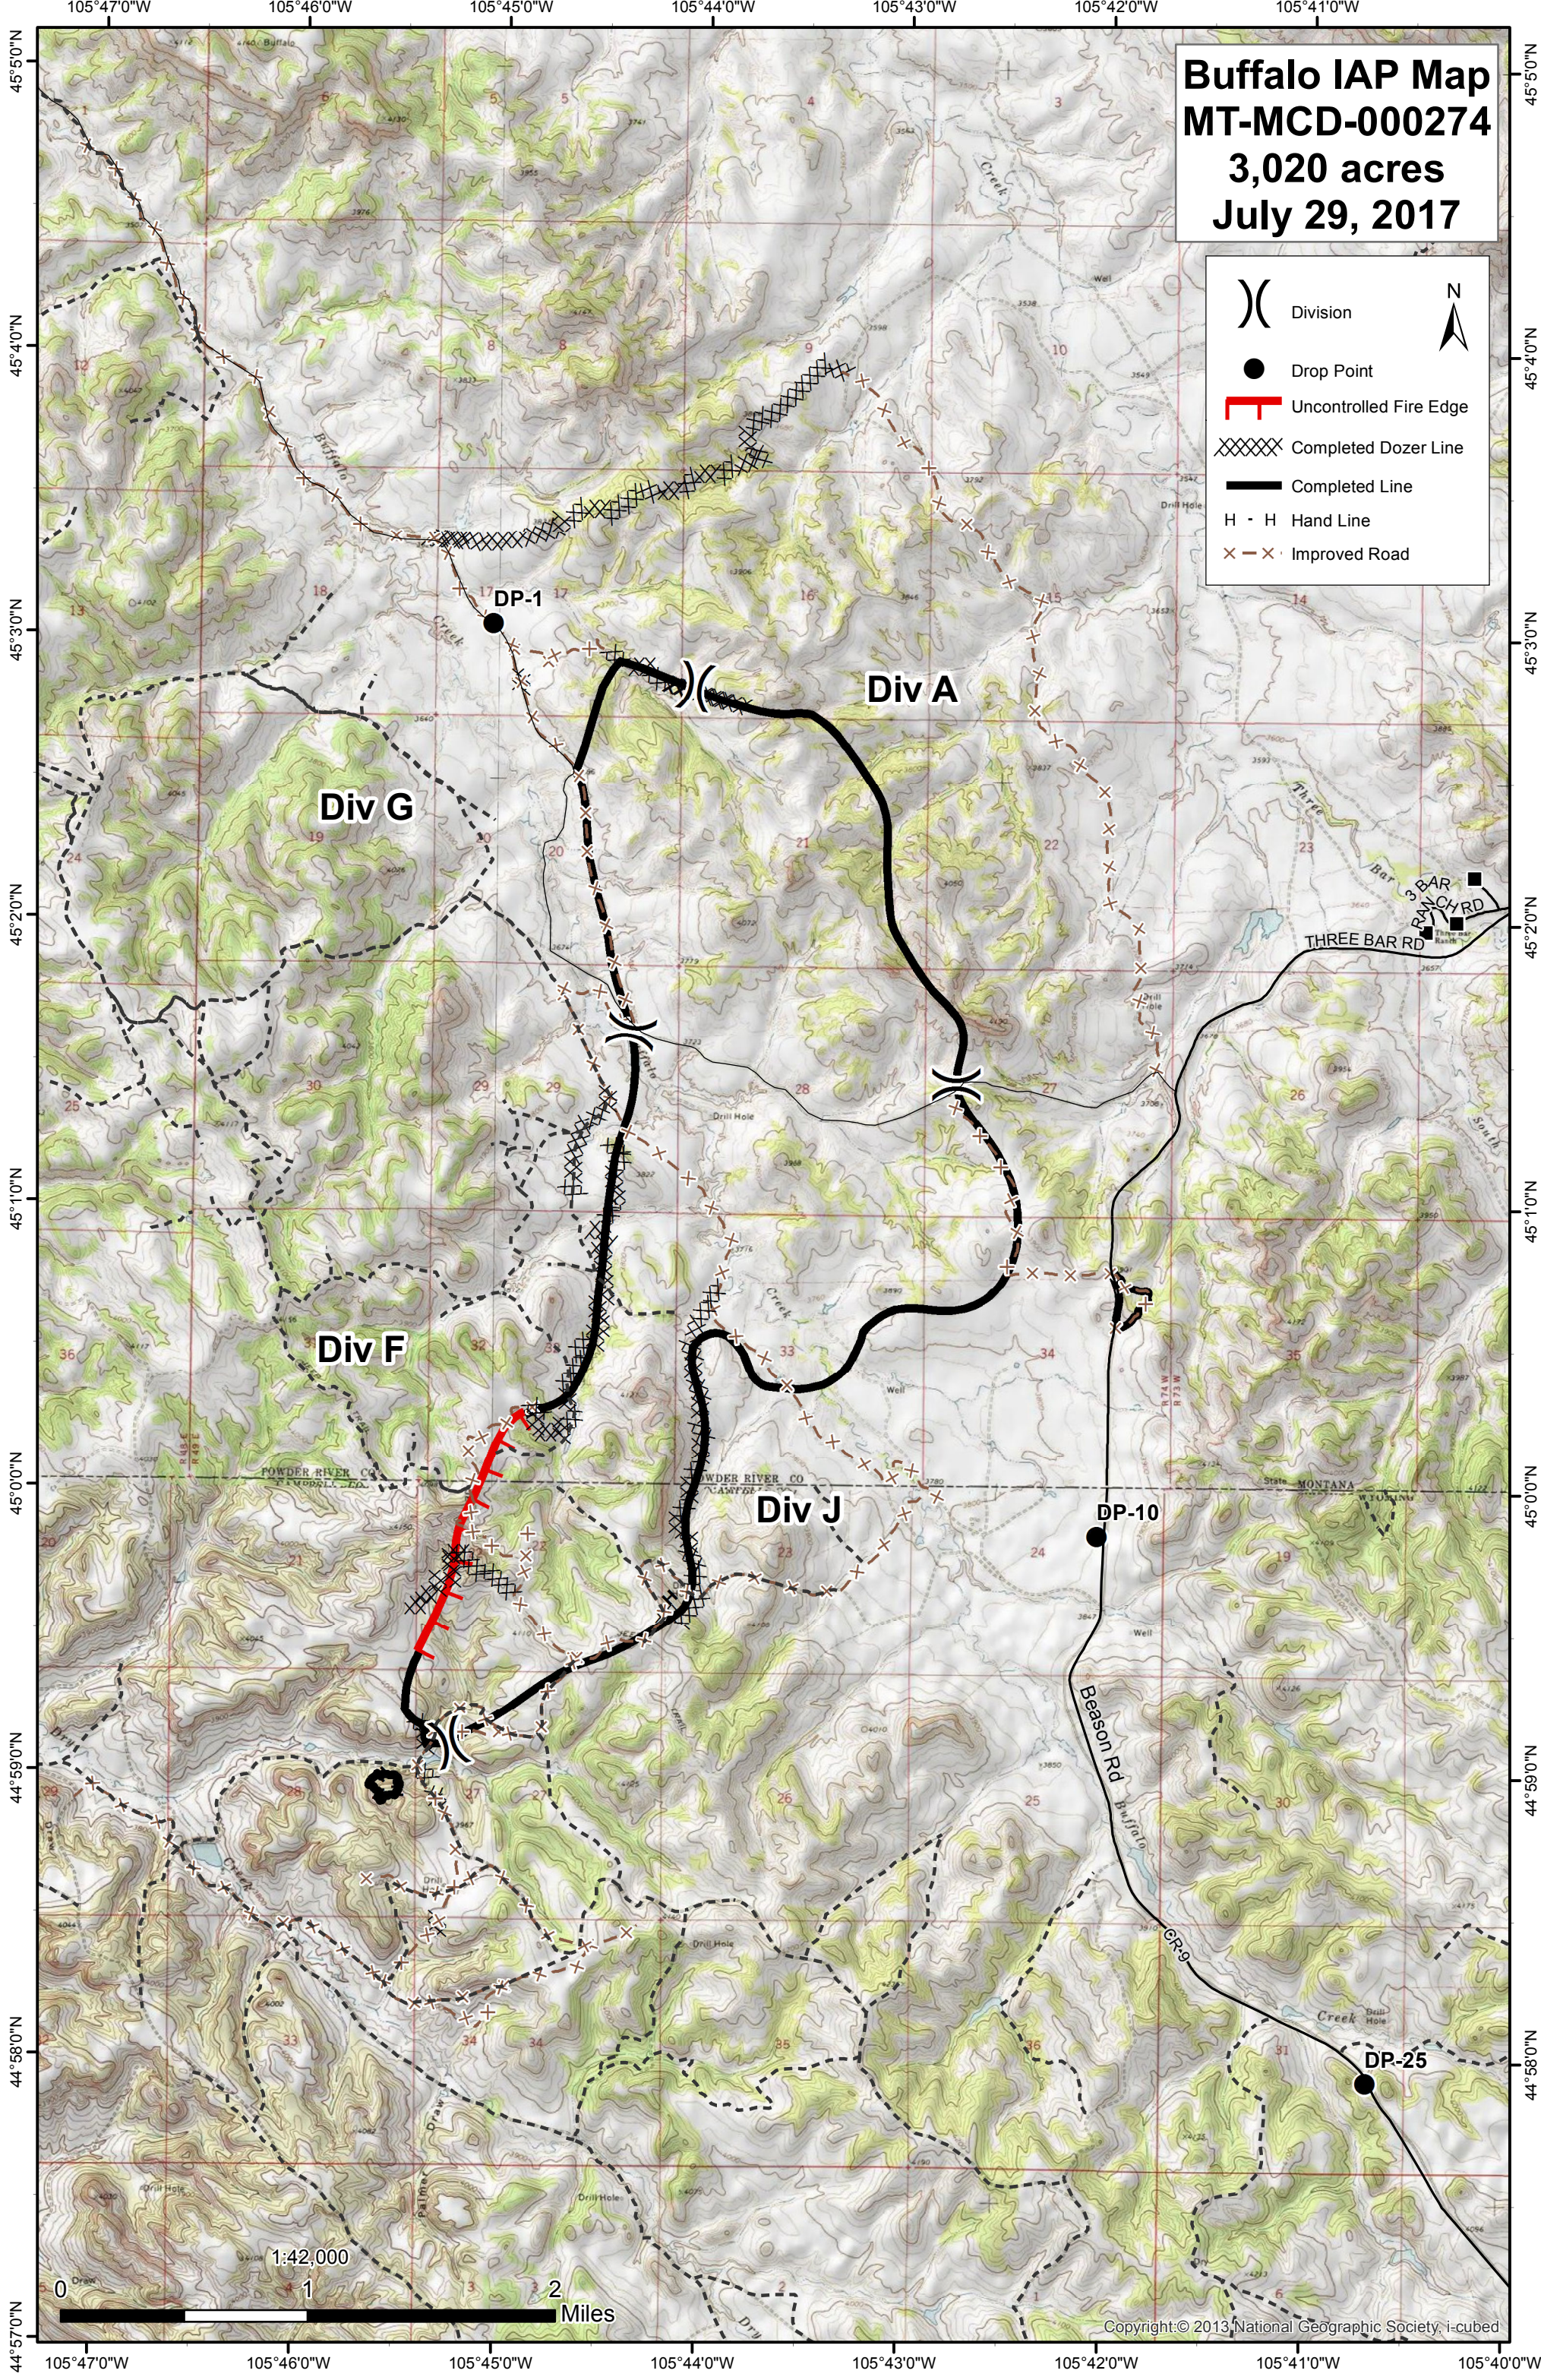

Buffalo IAP Map
MT-MCD-000274
3,020 acres
July 29, 2017

() Division
● Drop Point
┌ Uncontrolled Fire Edge
XXXXX Completed Dozer Line
— Completed Line
H · H Hand Line
x - x Improved Road

1:42,000

Miles