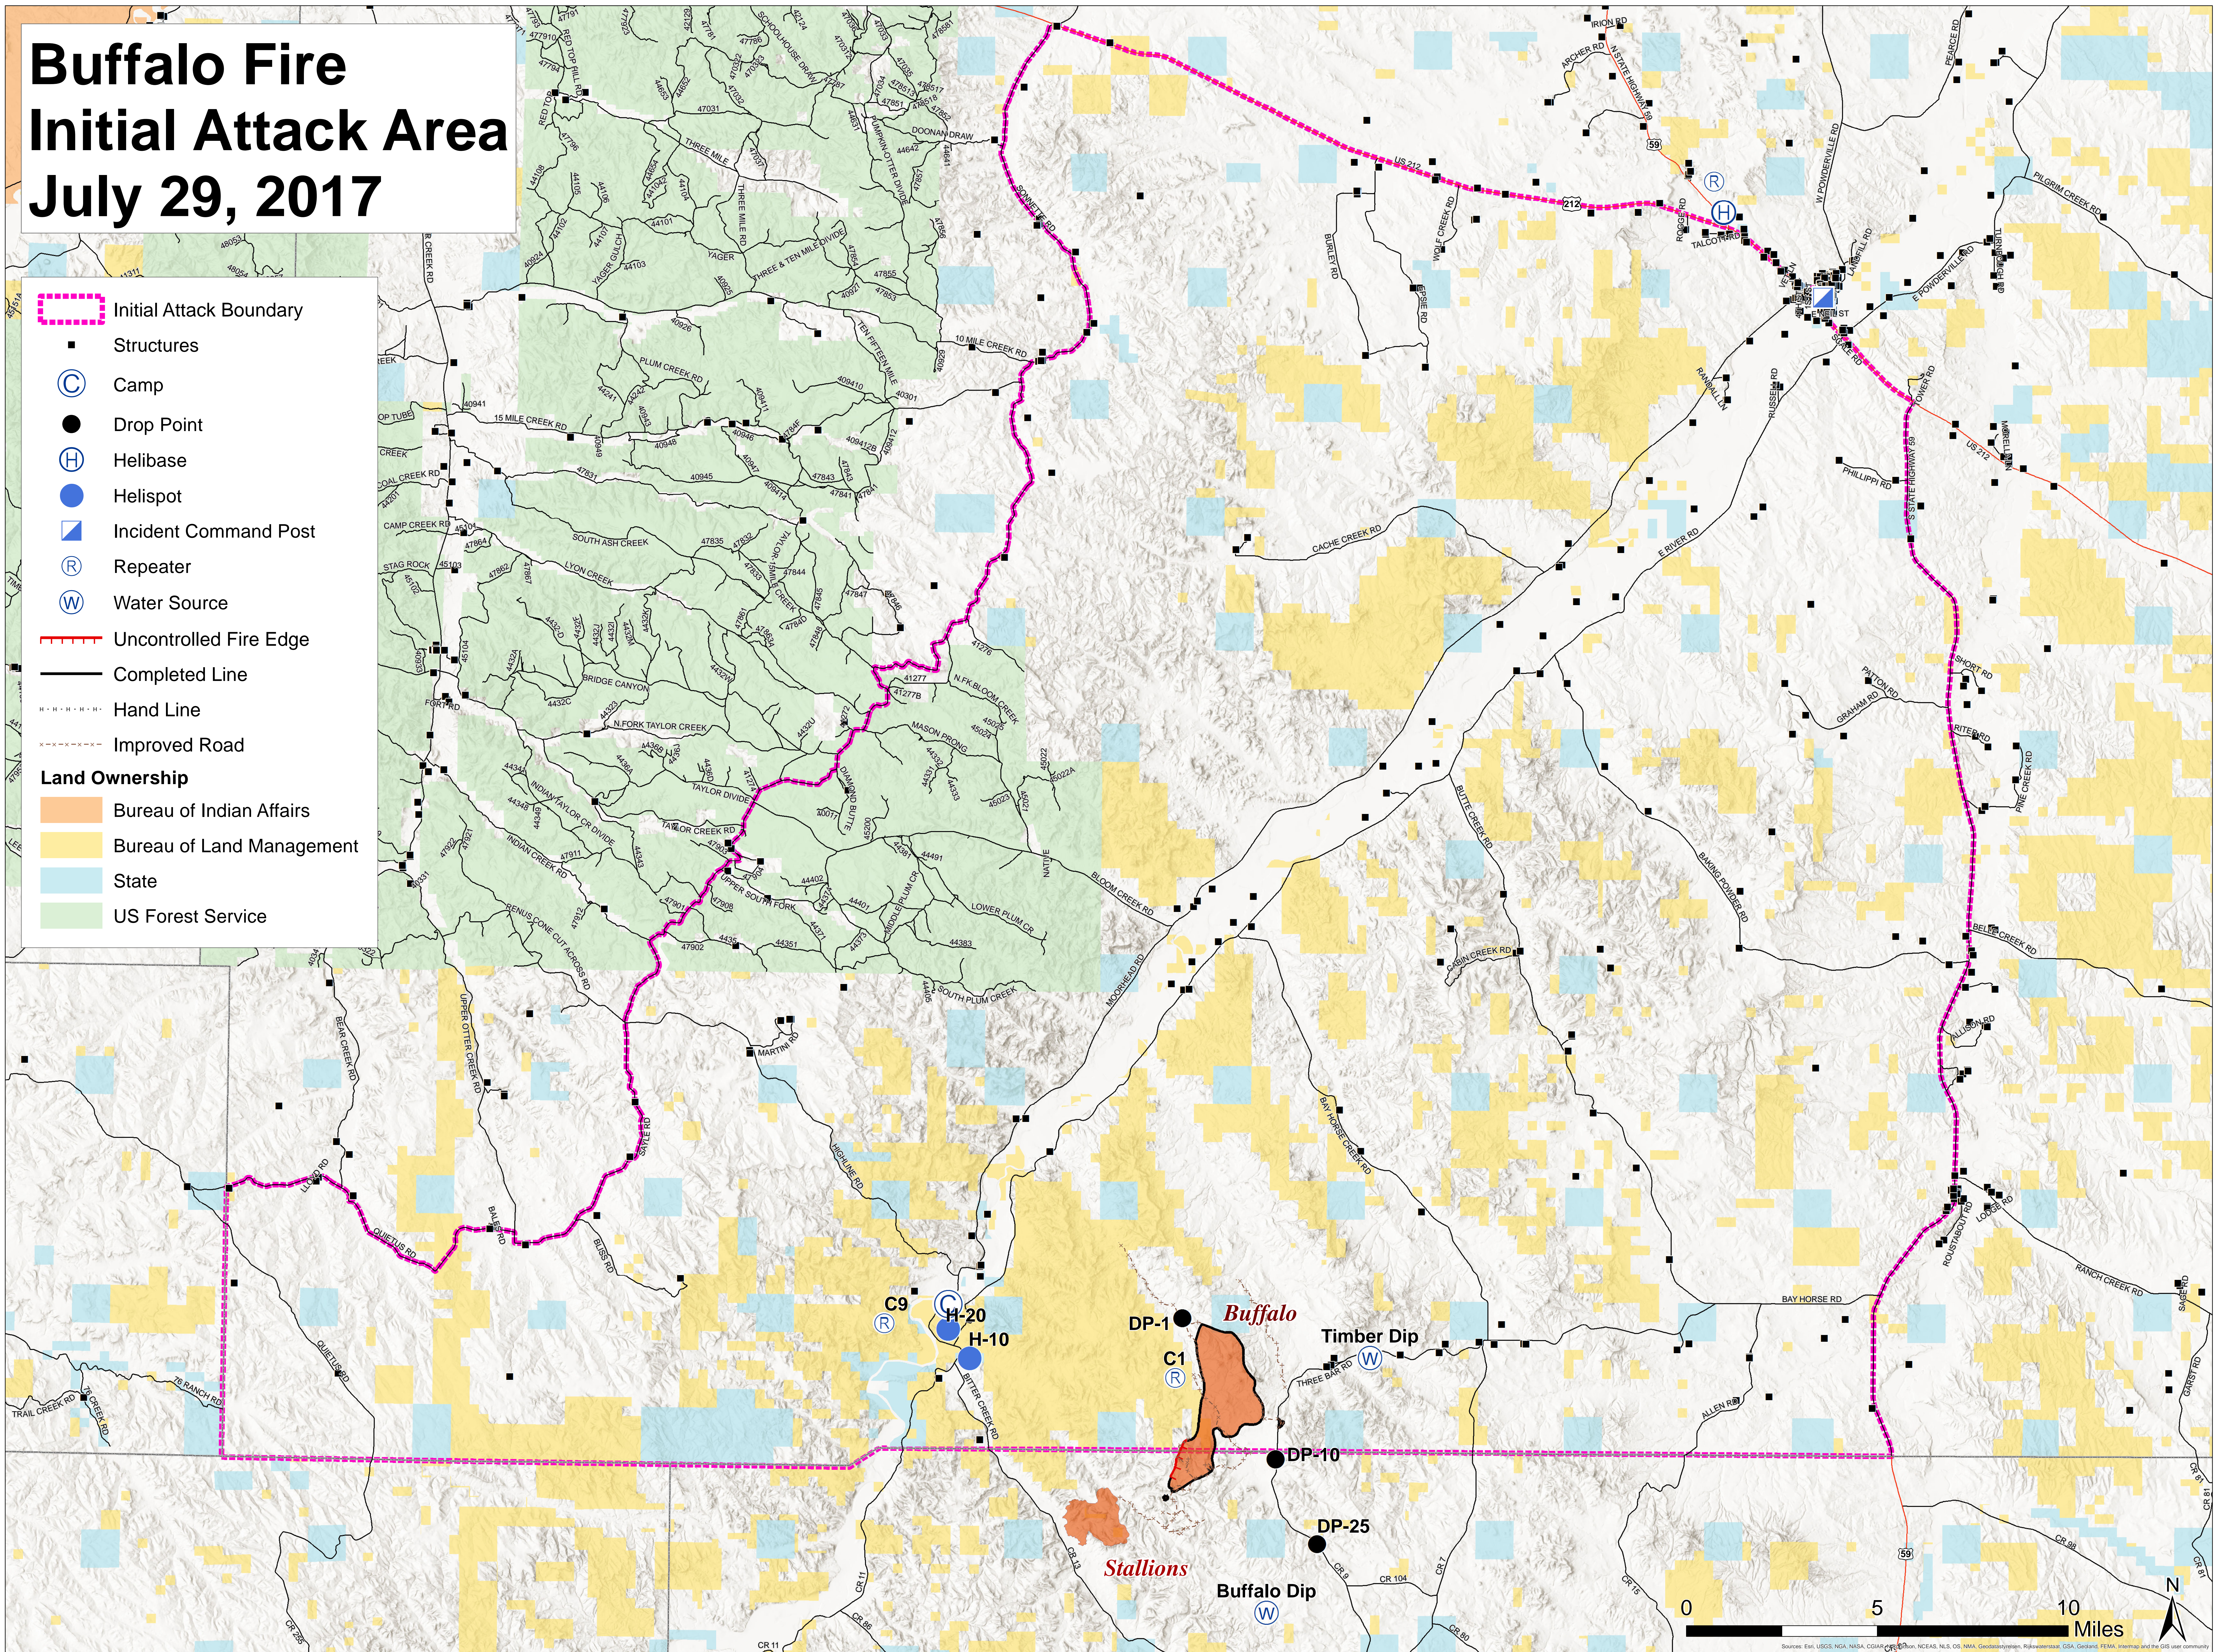

Buffalo Fire Initial Attack Area July 29, 2017

Initial Attack Boundary

Structures

Camp

Drop Point

Helibase

Helispot

Incident Command Post

Repeater

Water Source

Uncontrolled Fire Edge

Completed Line

Hand Line

Improved Road

Land Ownership

Bureau of Indian Affairs

Bureau of Land Management

State

US Forest Service