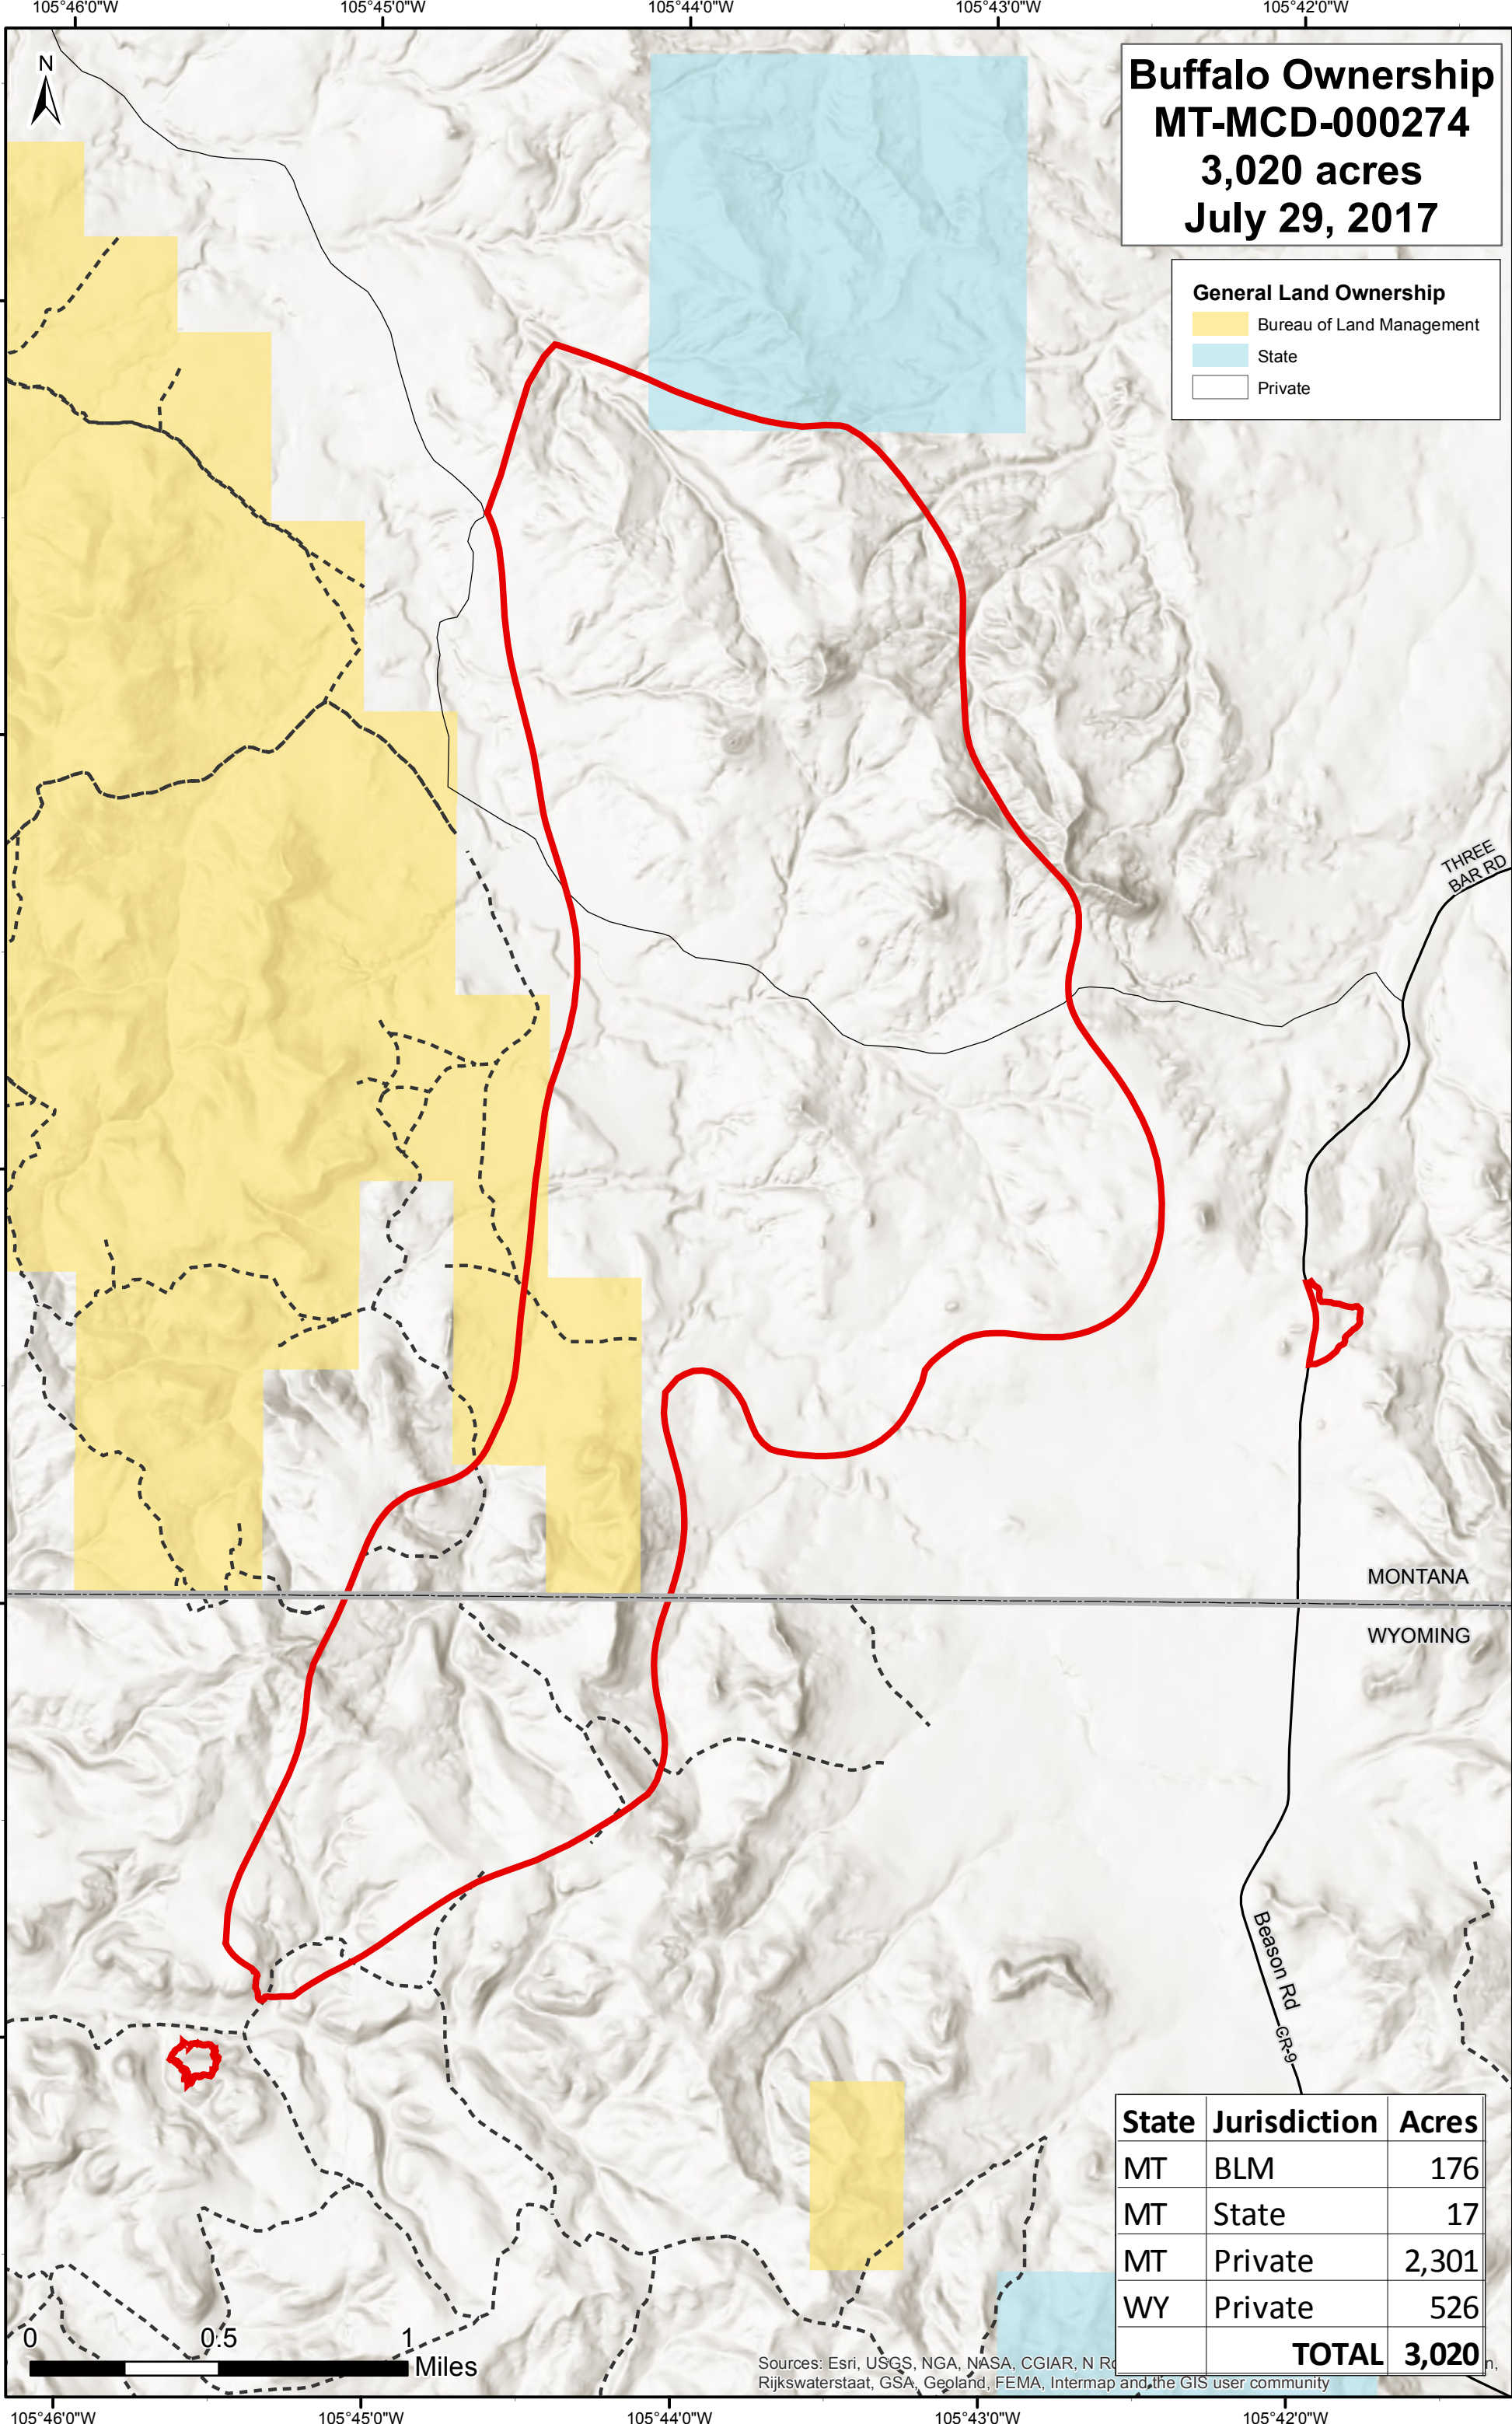

**Buffalo Ownership
MT-MCD-000274
3,020 acres
July 29, 2017**

General Land Ownership

 Bureau of Land Management
 State
 Private

State	Jurisdiction	Acres
MT	BLM	176
MT	State	17
MT	Private	2,301
WY	Private	526
TOTAL		3,020

Sources: Esri, USGS, NGA, NASA, CGIAR, N Rijkswaterstaat, GSA, Geoland, FEMA, Intermap and the GIS user community