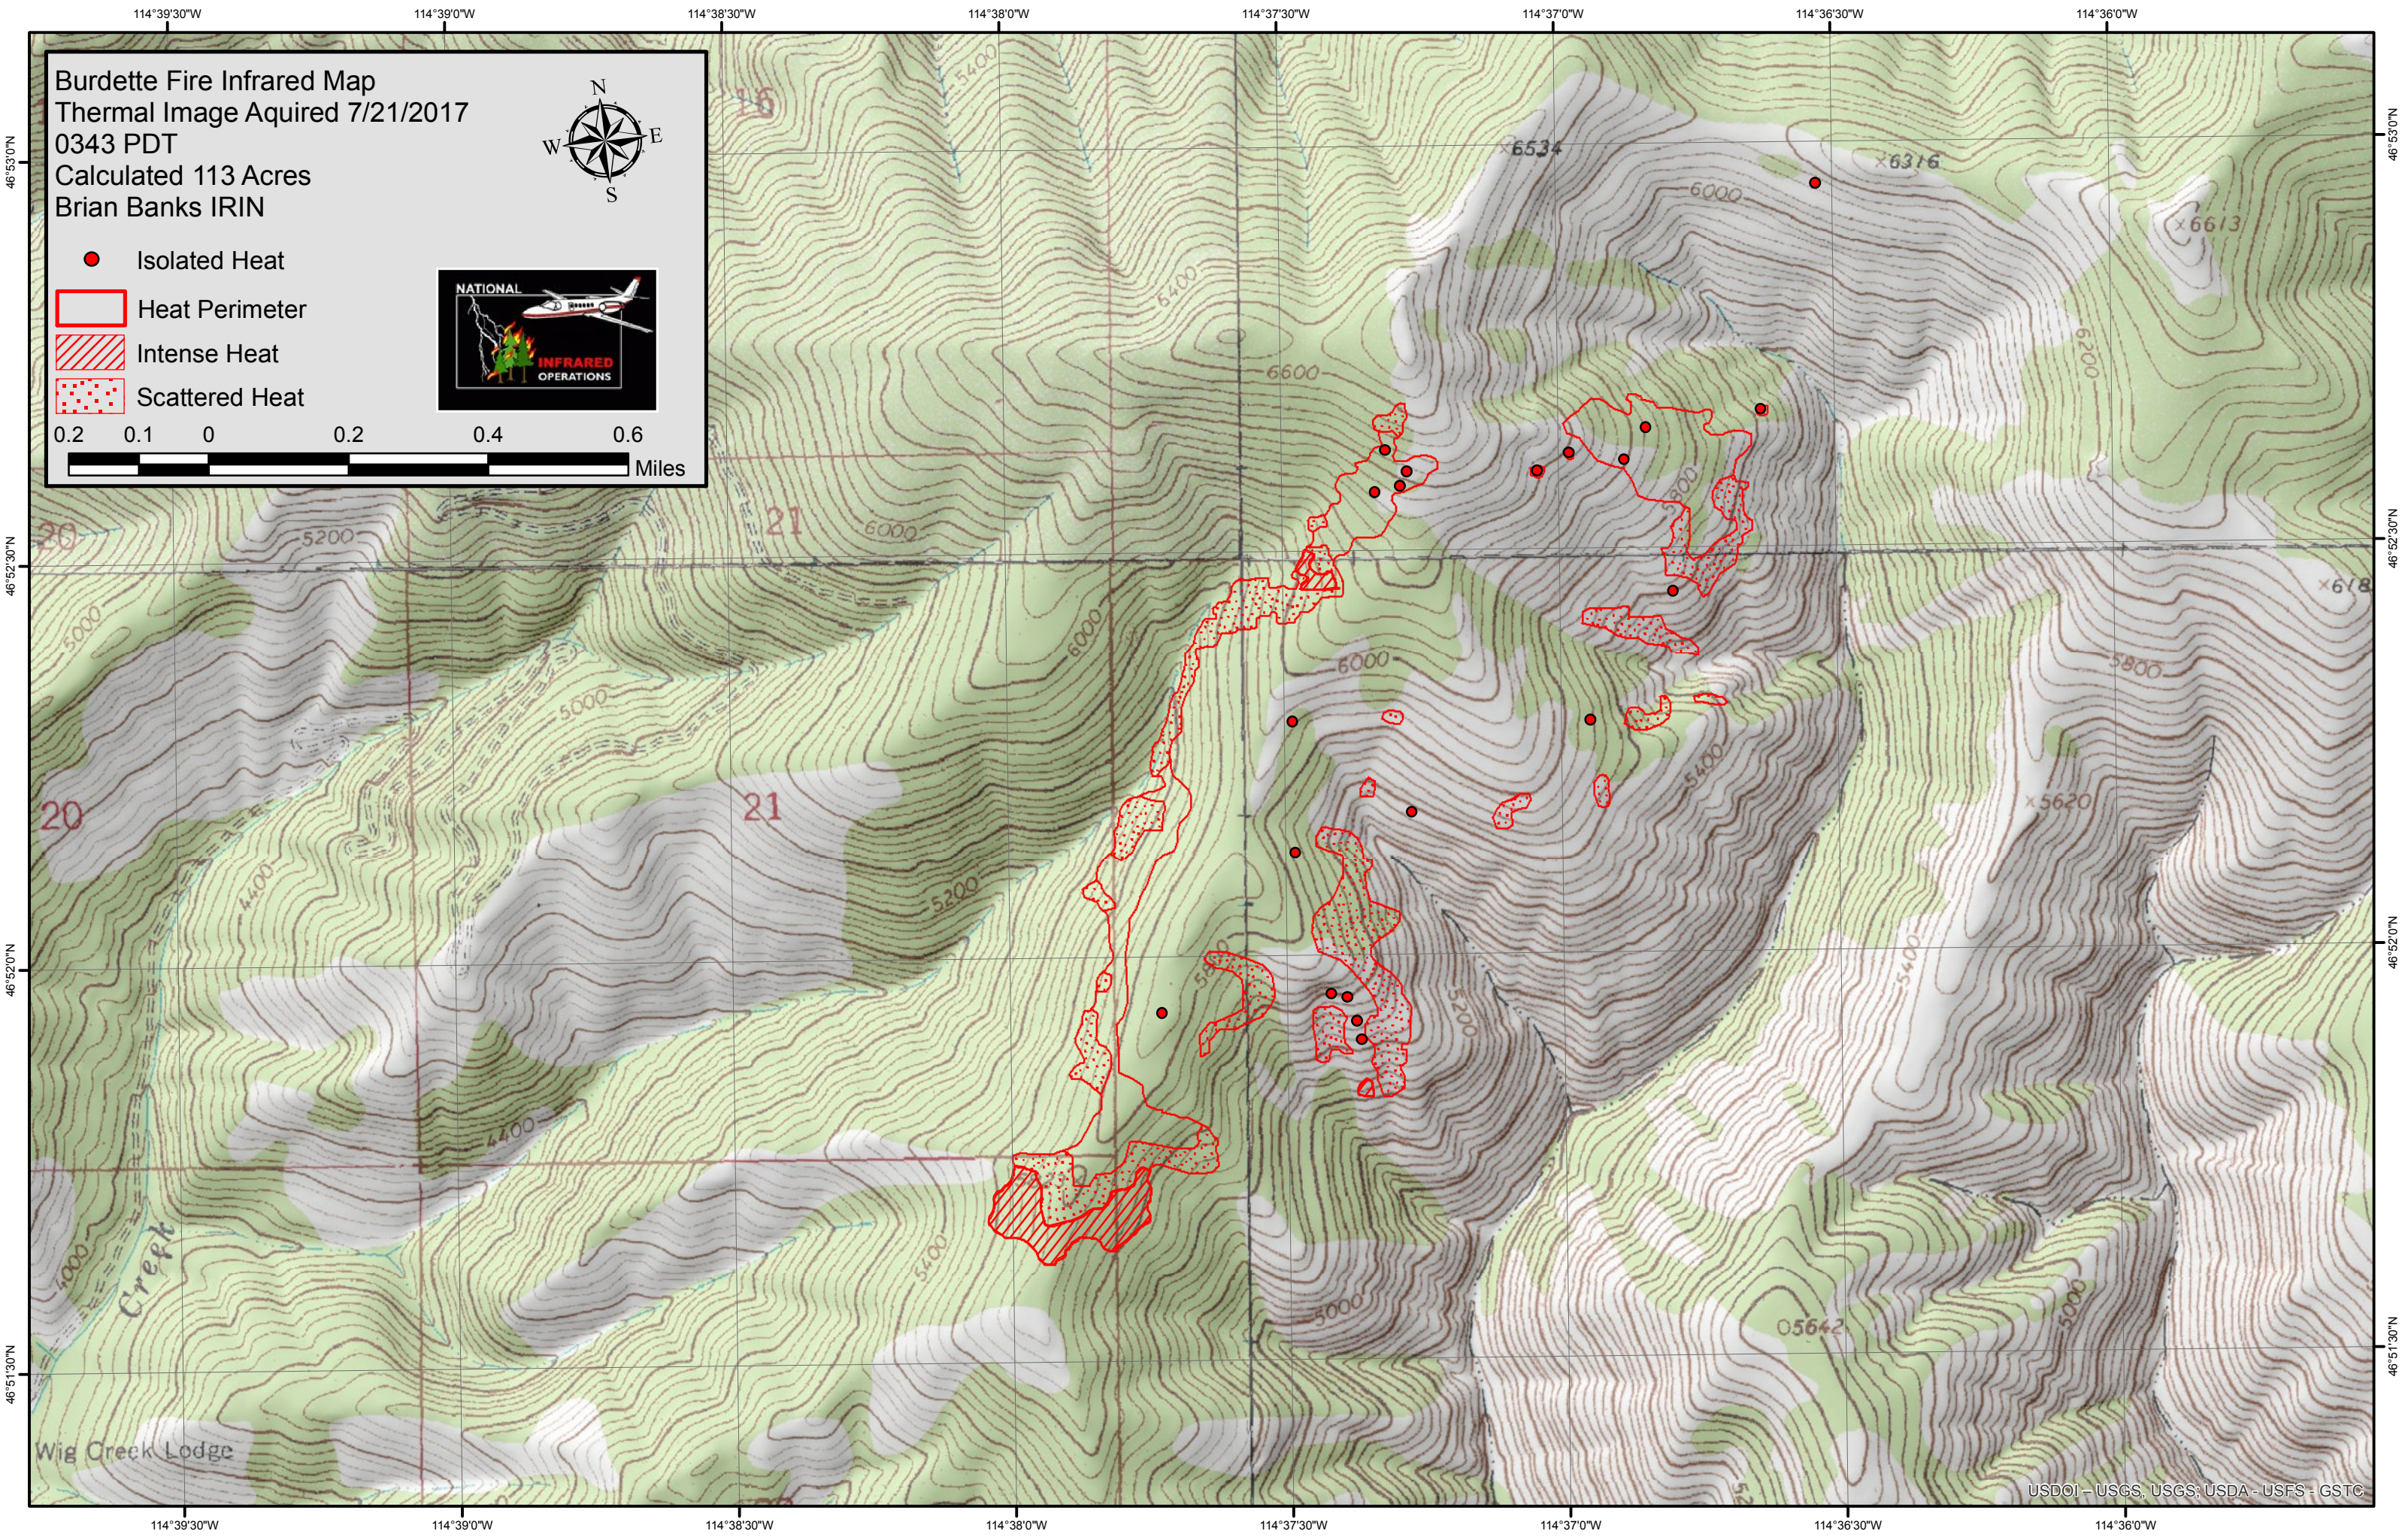

Burdette Fire Infrared Map
Thermal Image Aquired 7/21/2017
0343 PDT
Calculated 113 Acres
Brian Banks IRIN

- Isolated Heat
- ▭ Heat Perimeter
- ▨ Intense Heat
- ▤ Scattered Heat

Wig Creek Lodge