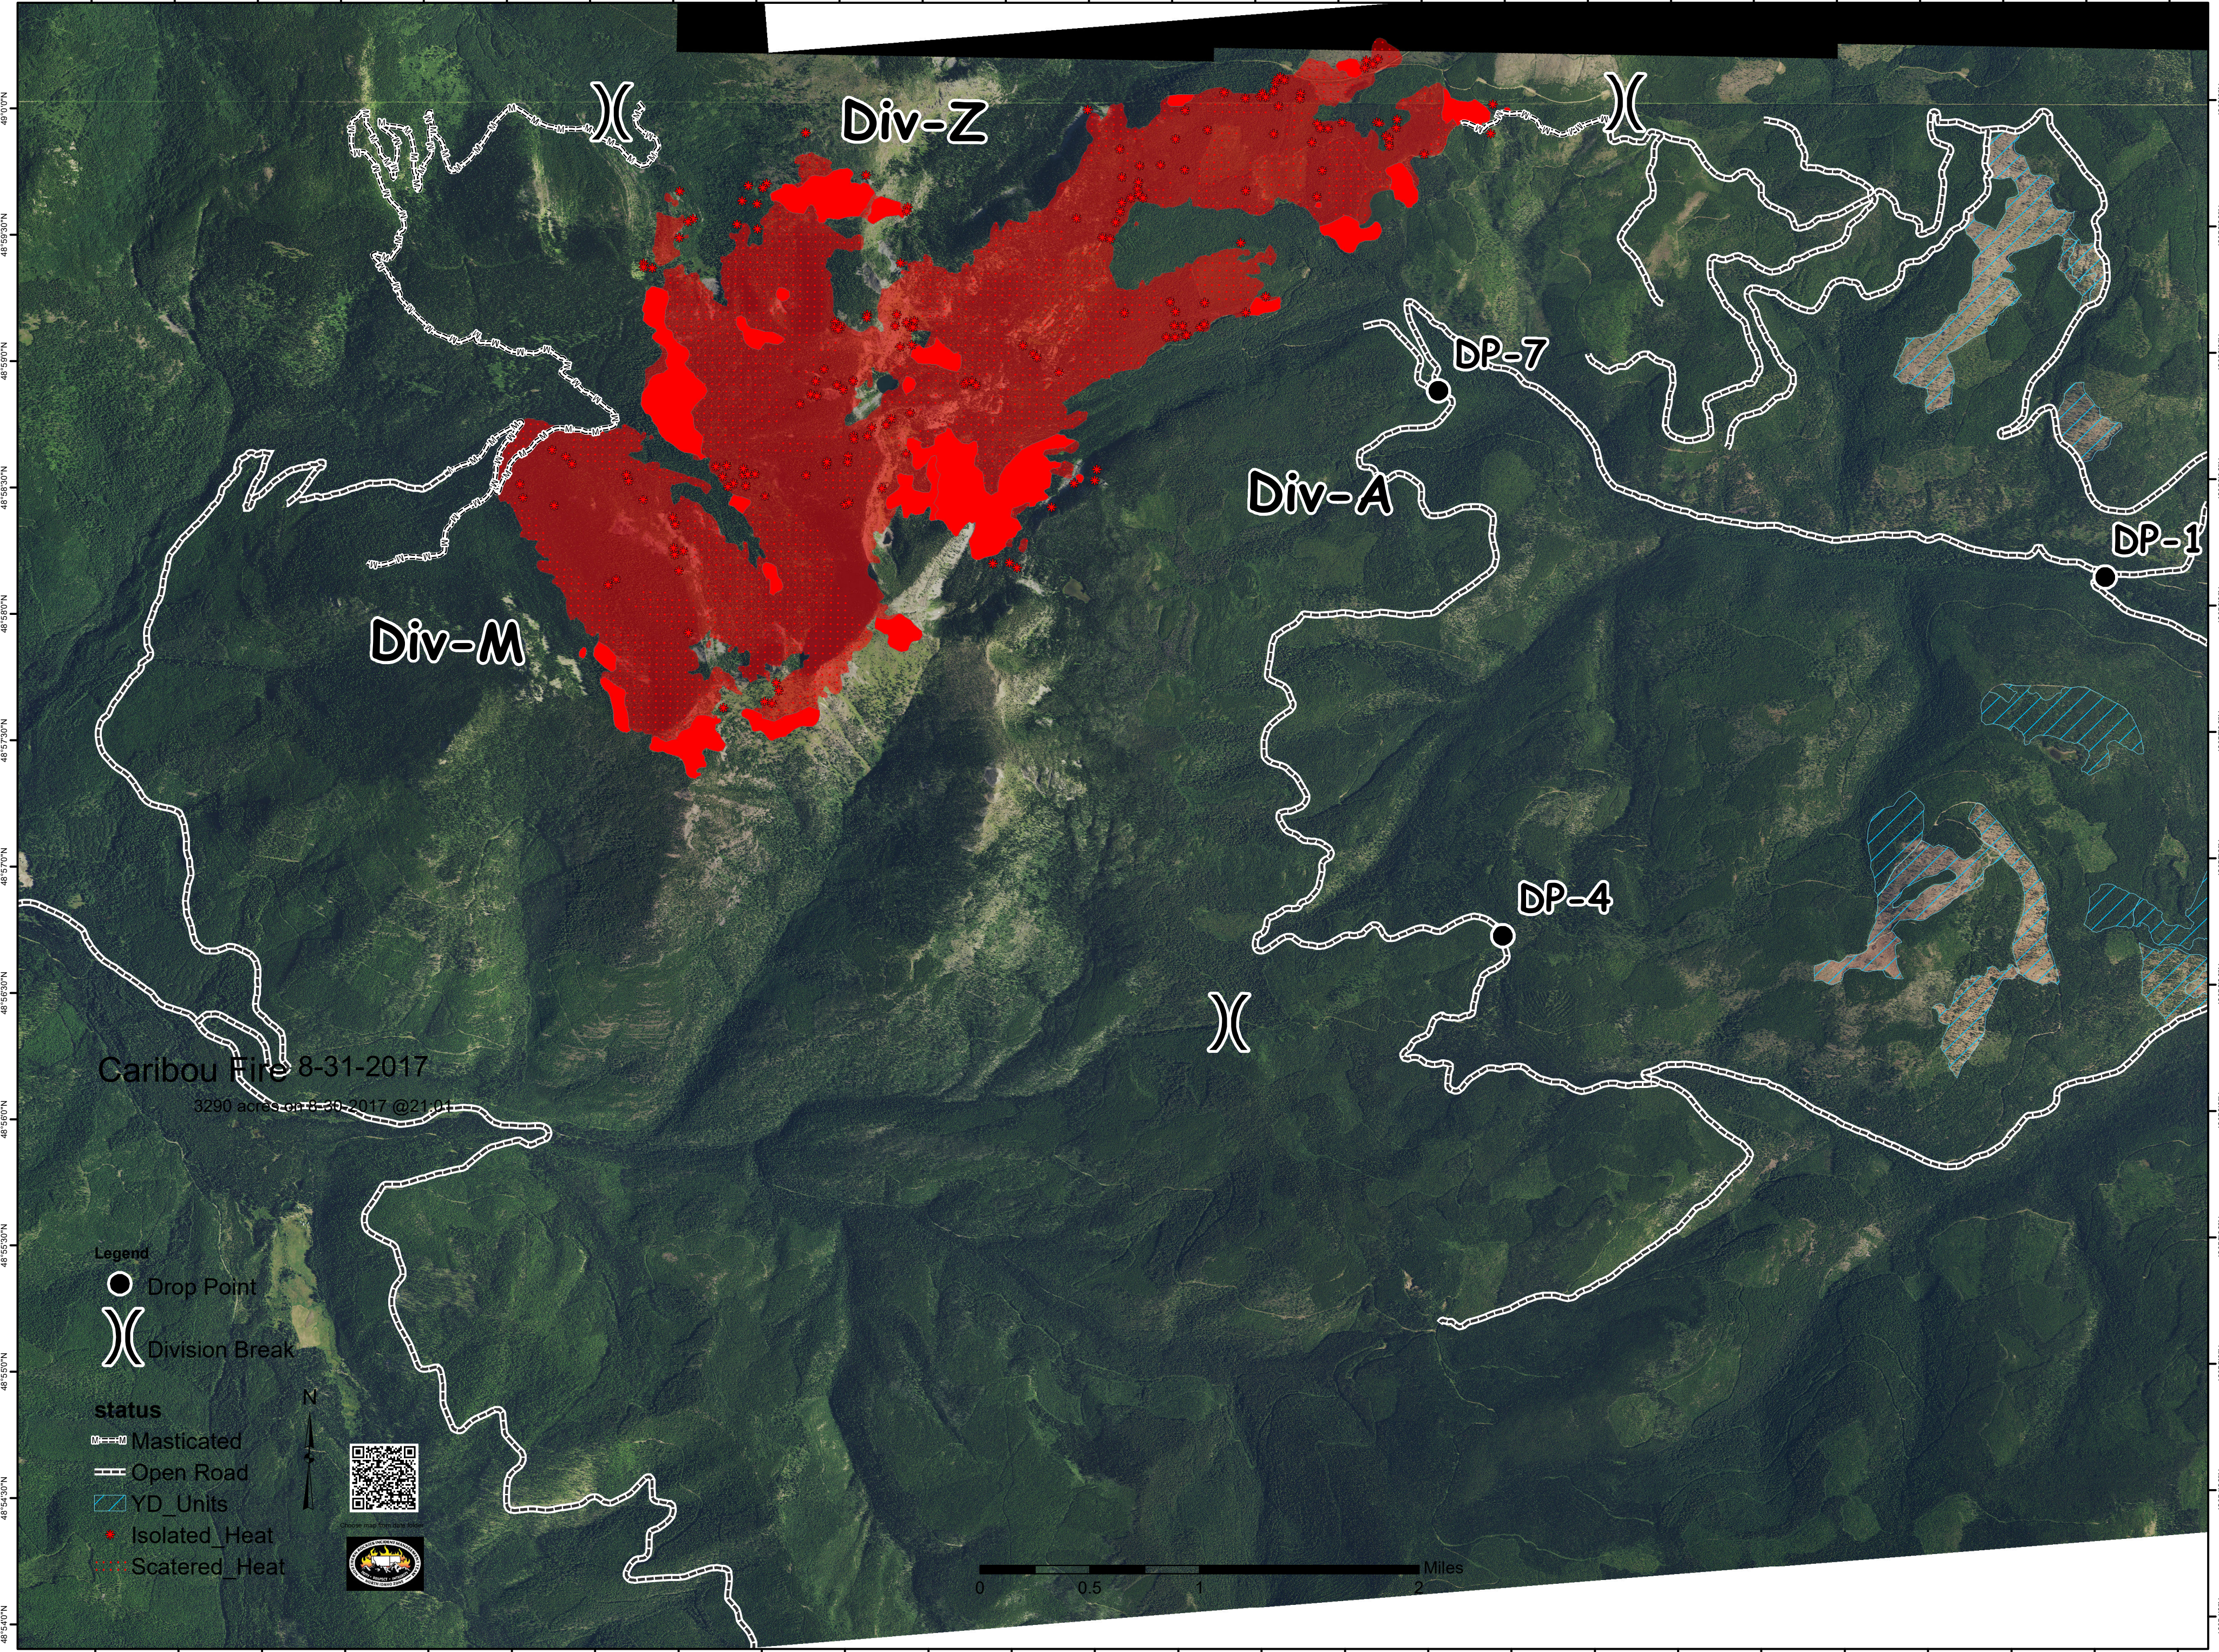

115°29'30"W 115°29'0"W 115°28'30"W 115°28'0"W 115°27'30"W 115°27'0"W 115°26'30"W 115°26'0"W 115°25'30"W 115°25'0"W 115°24'30"W 115°24'0"W 115°23'30"W 115°23'0"W 115°22'30"W 115°22'0"W 115°21'30"W 115°21'0"W 115°20'30"W 115°20'0"W 115°19'30"W 115°19'0"W 115°18'30"W 115°18'0"W 115°17'30"W 115°17'0"W

Caribou Fire 8-31-2017  
3290 acres on 8-30-2017 @21:01

- Legend**
- Drop Point
  - ⌘ Division Break

- status**
- Masticated
  - Open Road
  - ▨ YD\_Units
  - ★ Isolated\_Heat
  - ★ Scatered\_Heat

0 0.5 1 2 Miles