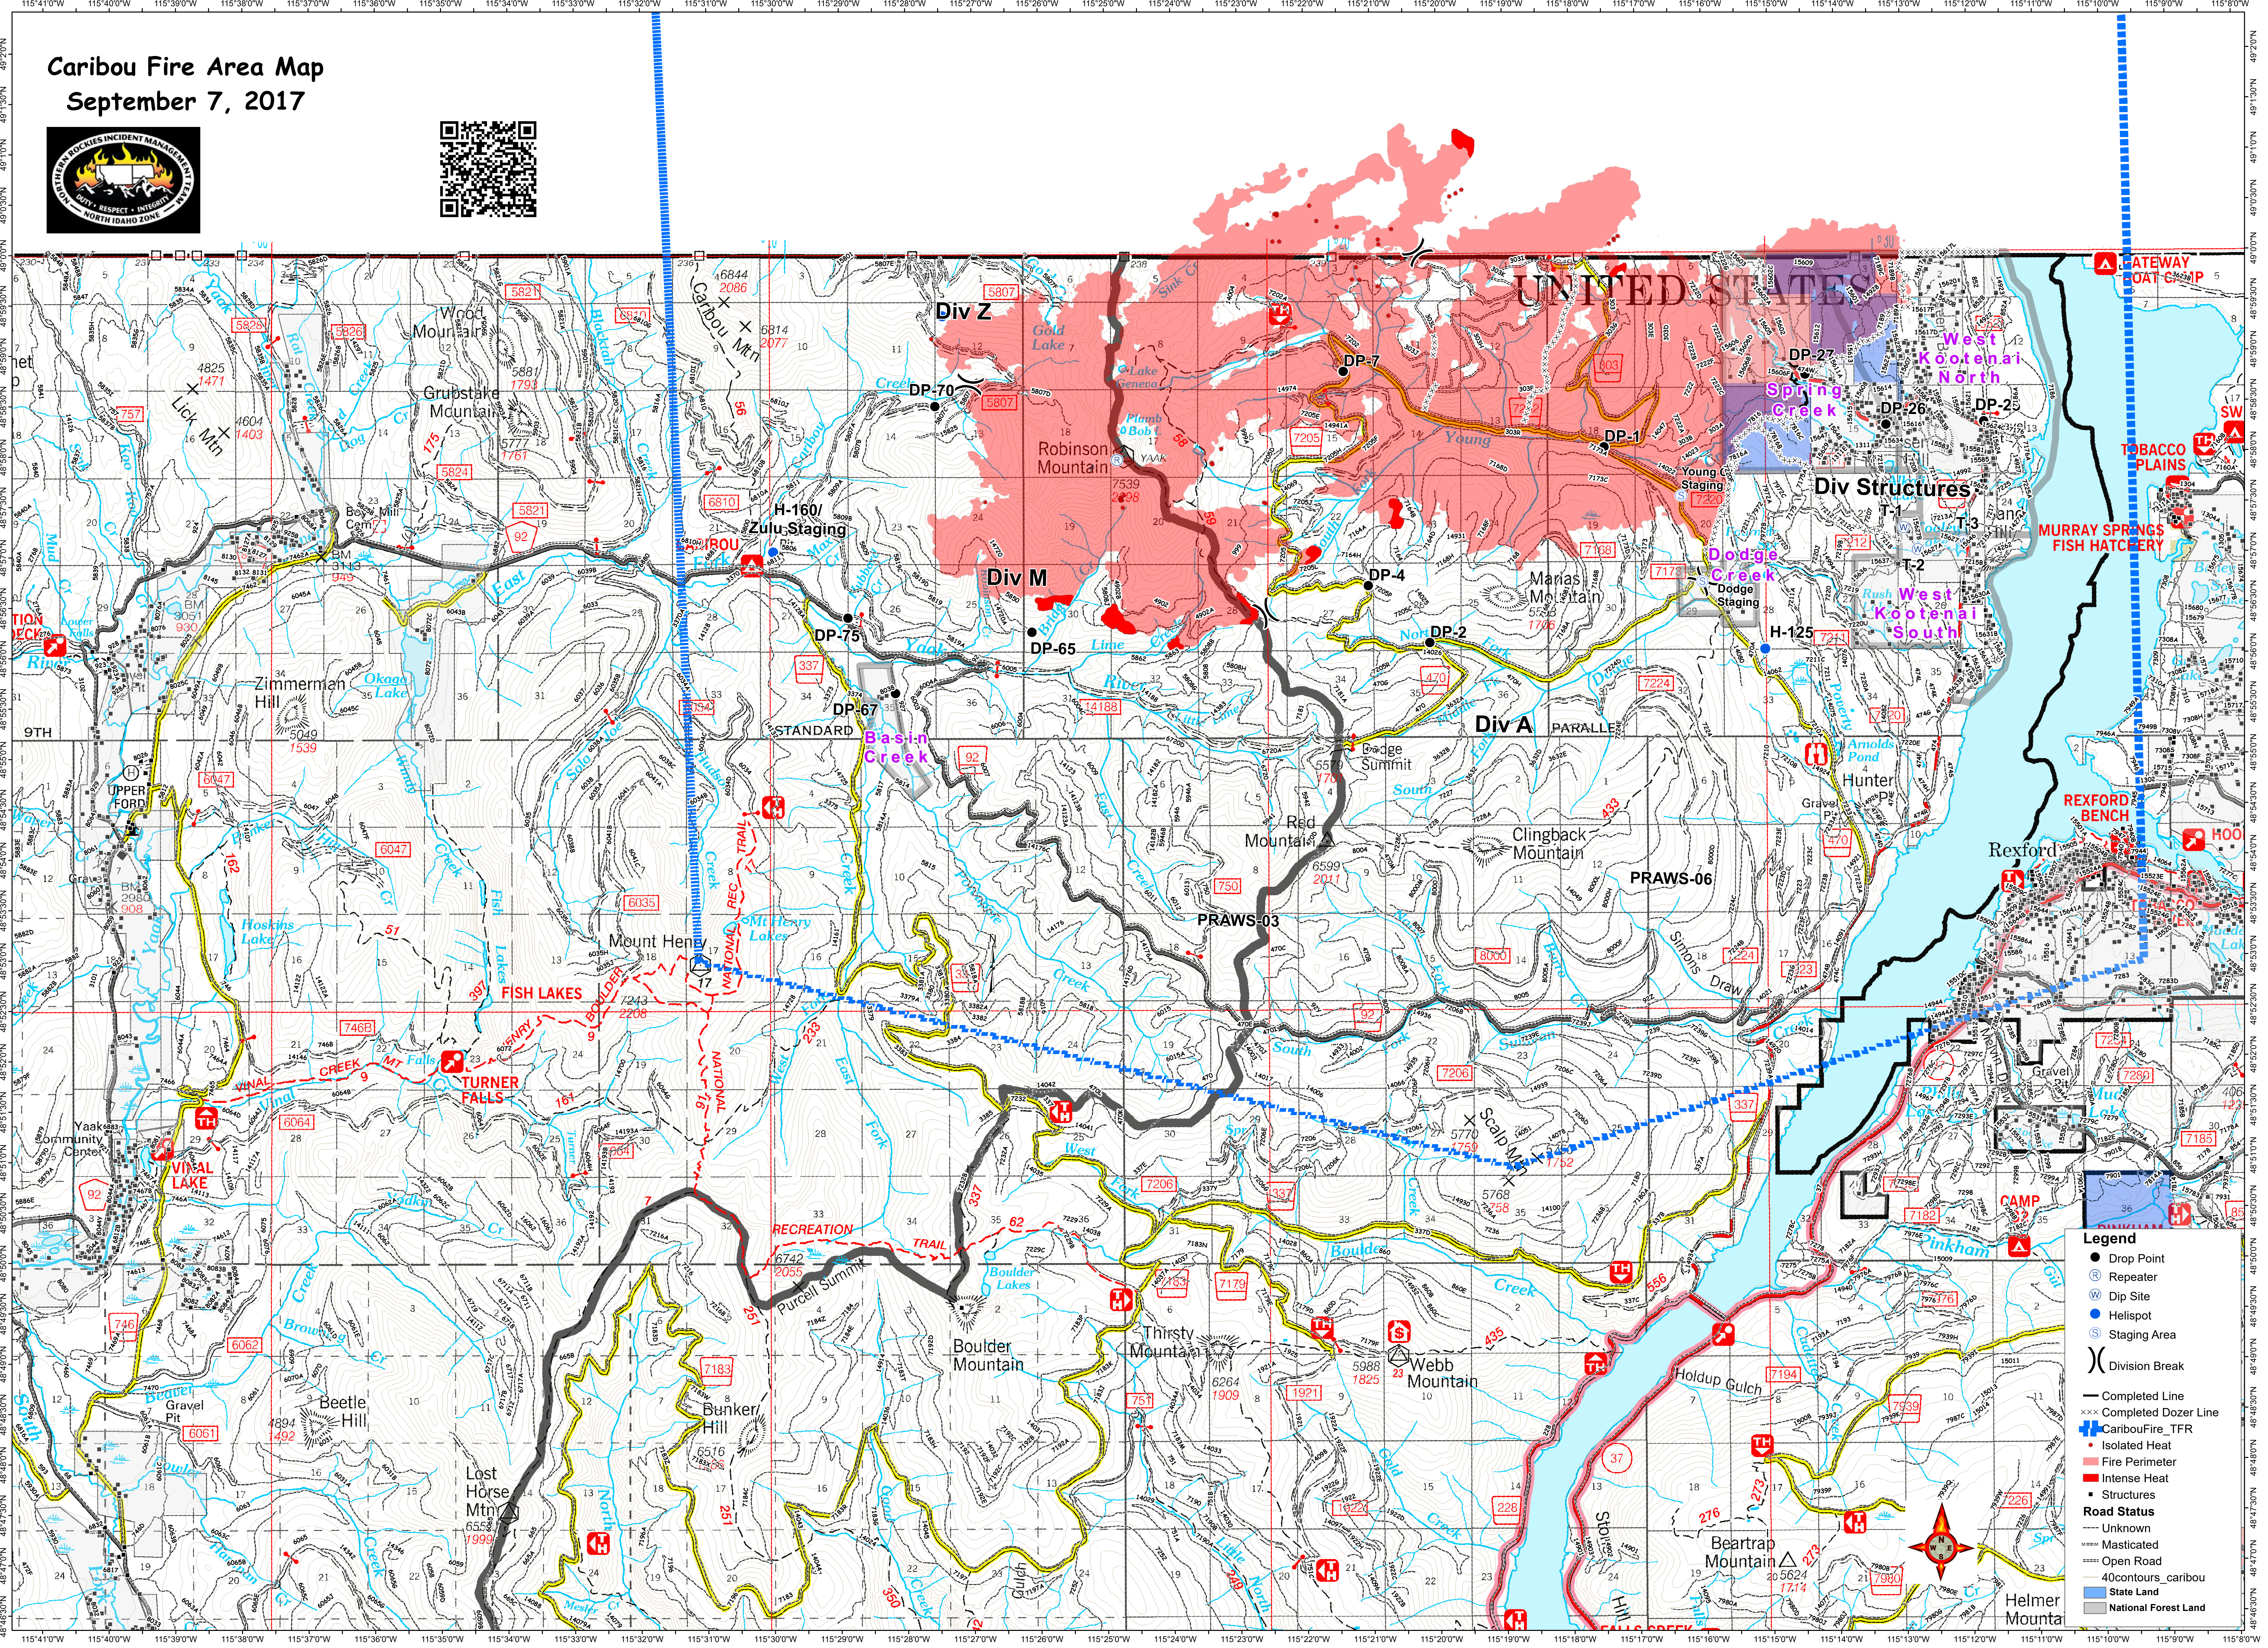

Caribou Fire Area Map

September 7, 2017

Legend

- Drop Point
- Ⓜ Repeater
- Ⓜ Dip Site
- Ⓜ Helispot
- Ⓜ Staging Area
- Ⓜ Division Break
- Completed Line
- Completed Dozer Line
- + CaribouFire_TFR
- Isolated Heat
- Fire Perimeter
- Intense Heat
- Structures
- Road Status**
- Unknown
- Masticated
- Open Road
- 40contours_caribou
- State Land
- National Forest Land