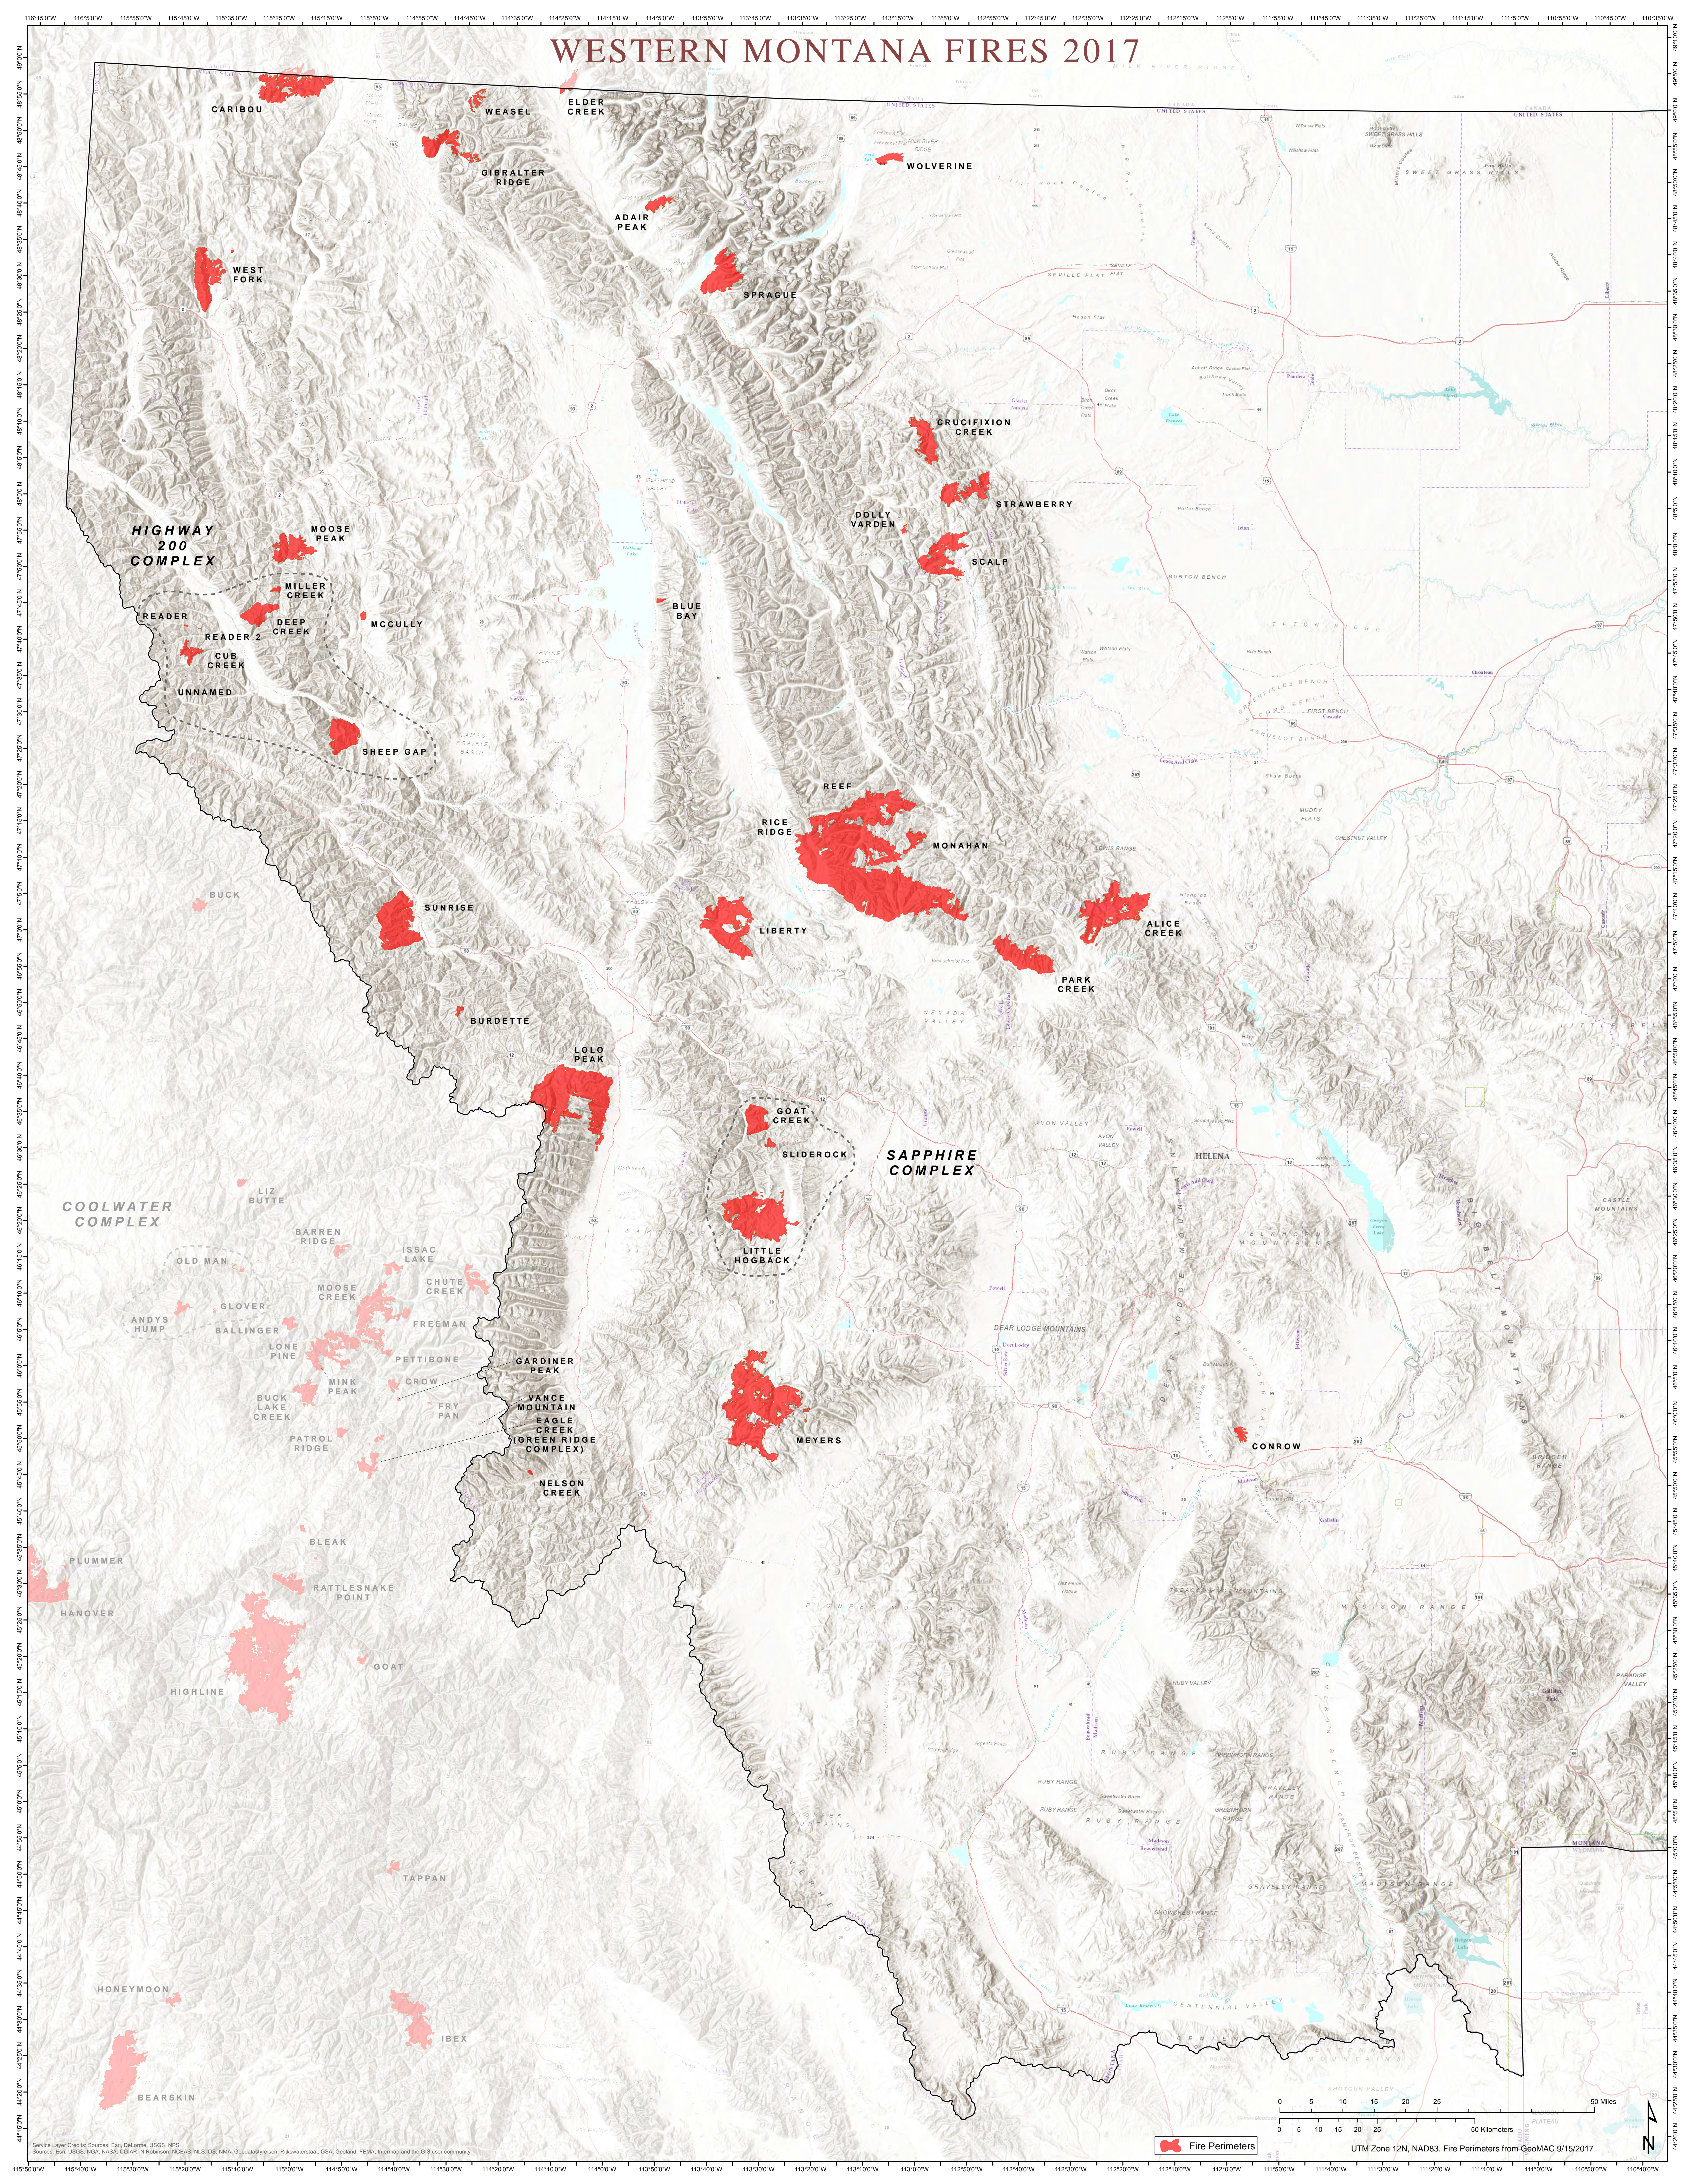

WESTERN MONTANA FIRES 2017

Service Layer Credits: Sources: Esri, DeLorme, USGS, NPS, Source: Esri, USGS, NGA, NASA, CIGAR, N Robinson, NCEAS, NLS, DS, NMA, Geobase, NOAA, Rijkswaterstaat, GSA, Geocloud, FEMA, Intermap and the GIS User community