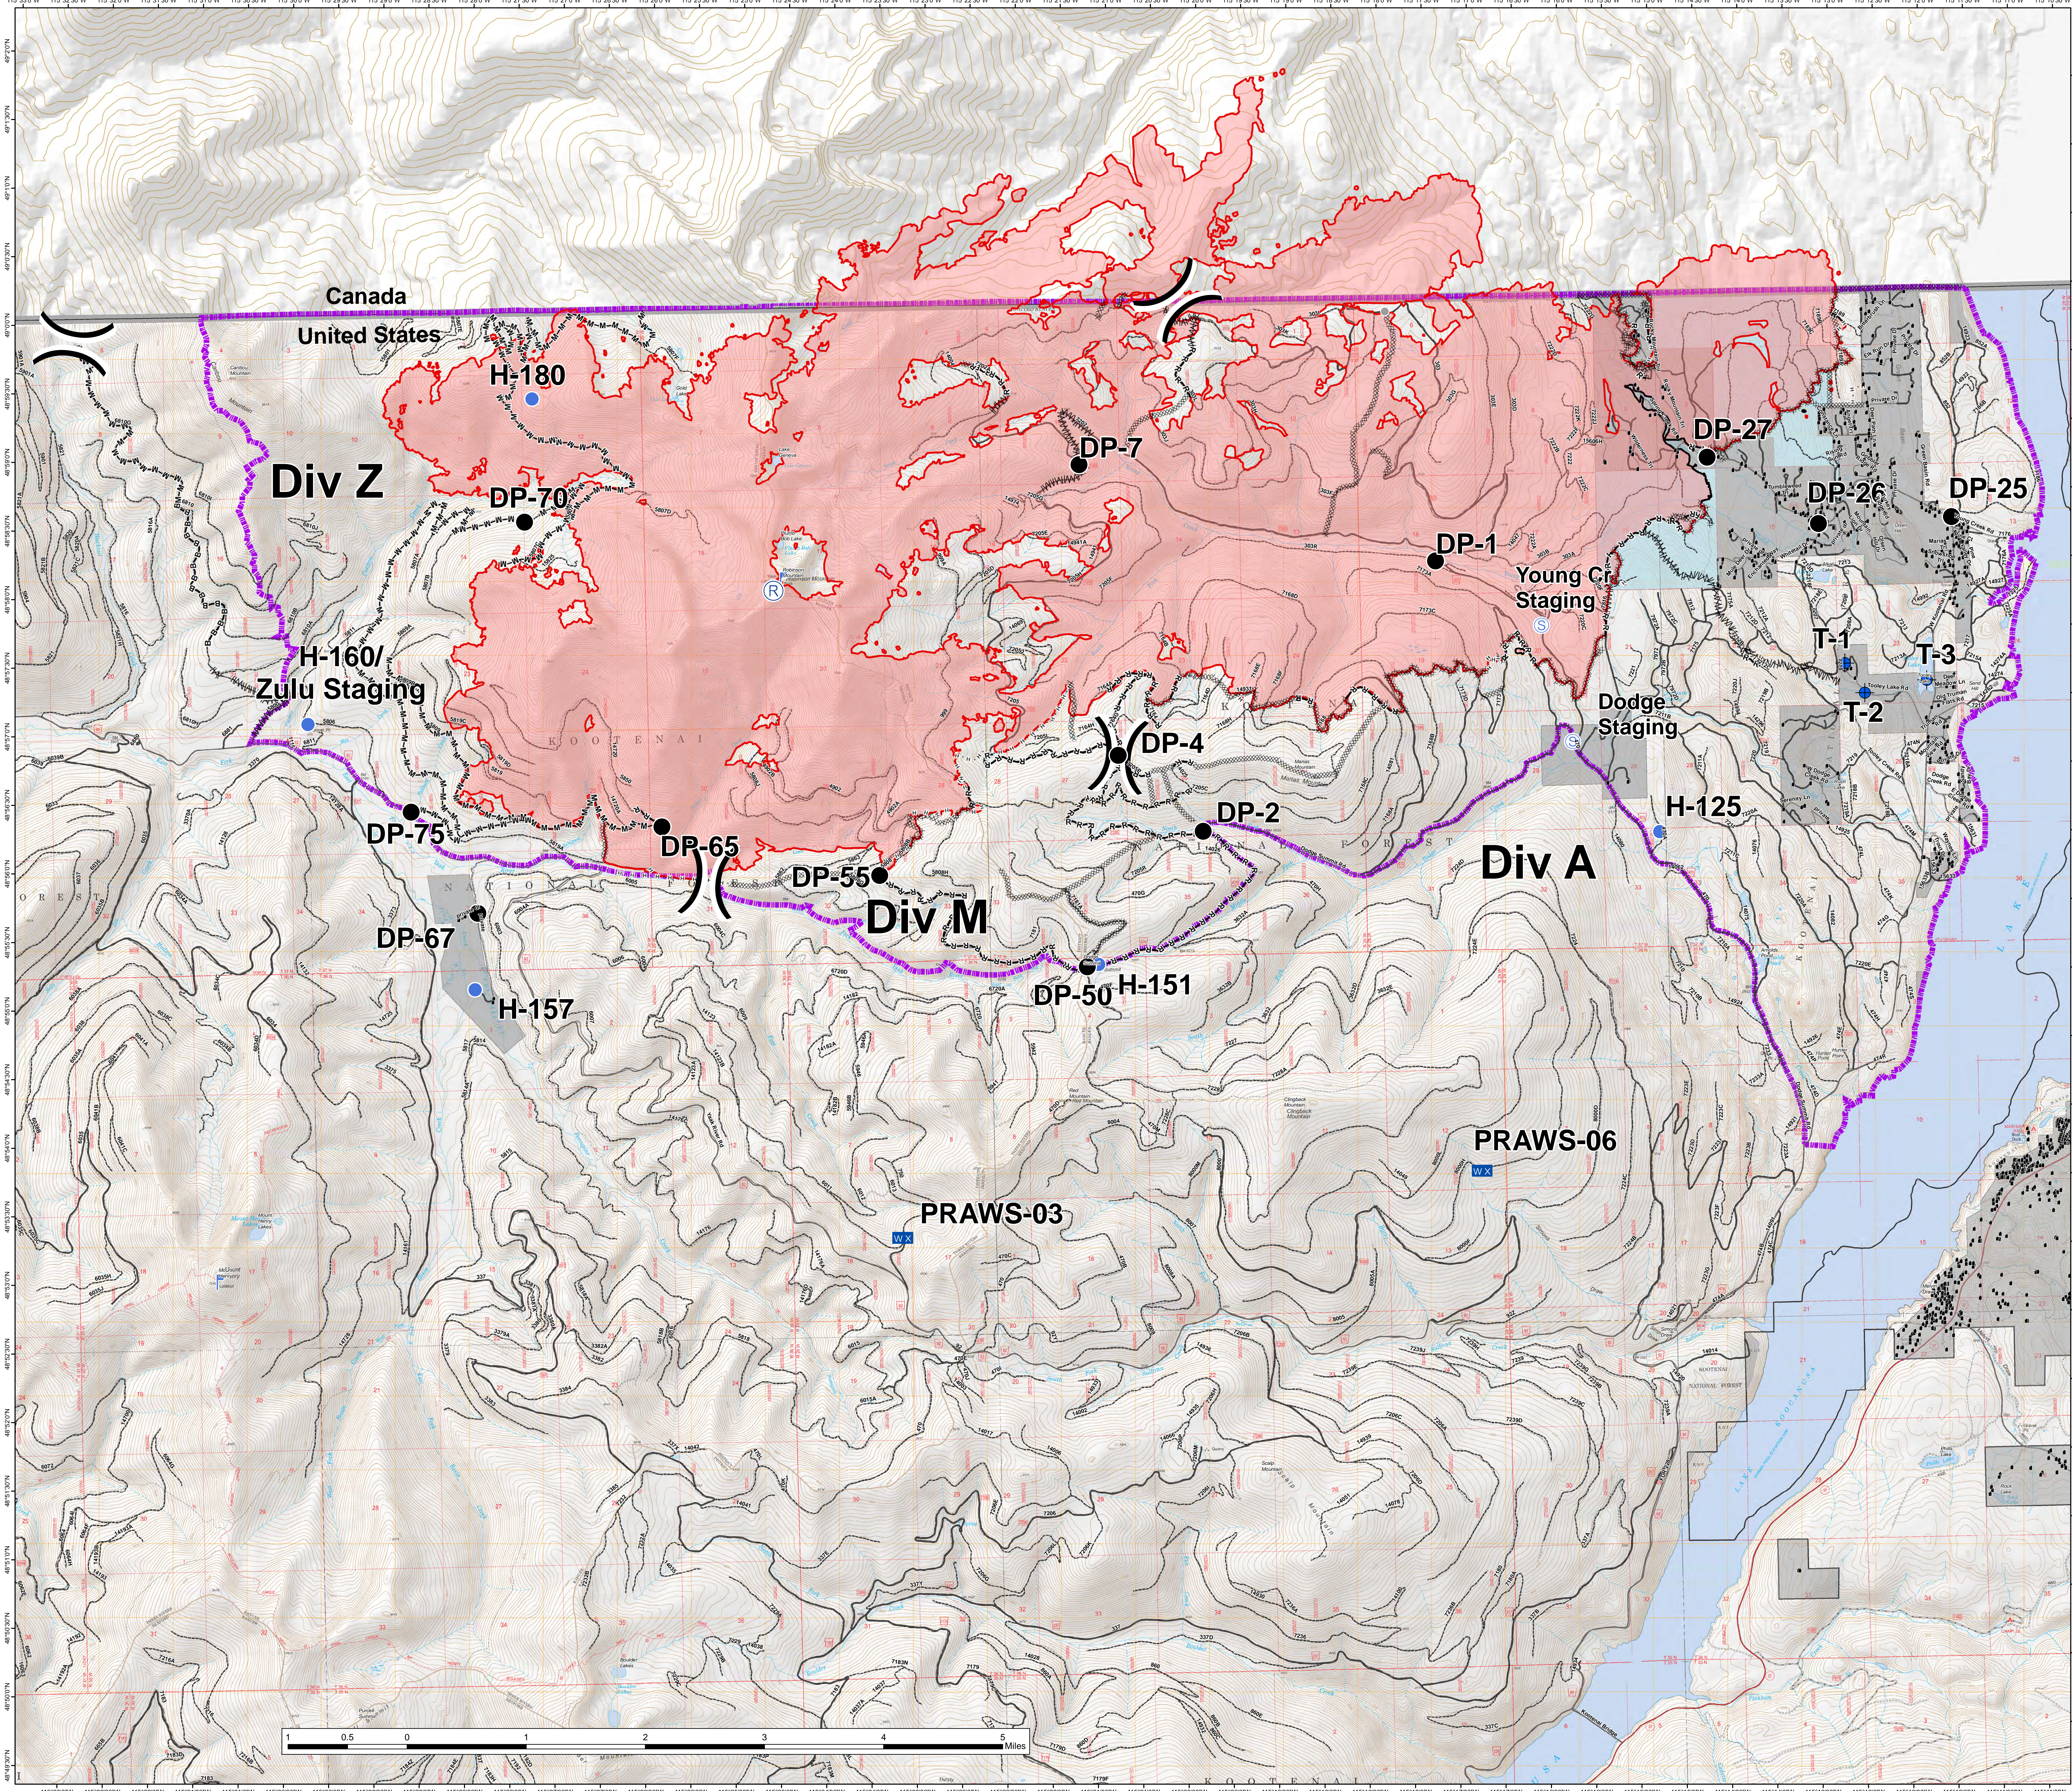

BRIEFING MAP

Caribou
MT-KNF-174
09/21/2017
24,753 acres
21,992 acres (US)
2,761 acres (CAN)
as of IR for 9/16

- Dip Site
- Drop Point
- Helispot
- Mobile Weather Unit
- Repeater
- Staging Area
- Other
- Division Break
- Completed Hand Line
- Completed Dozer Line
- Completed Line
- Shaded Fuel Break
- Brushed Work Completed on Road
- Masticated Road
- Road as Completed Line
- Closure Area
- FS Ownership
- MT State Ownership
- Private Ownership
- International Border
- Fire Perimeter

VanBroeke
Type 3 Team