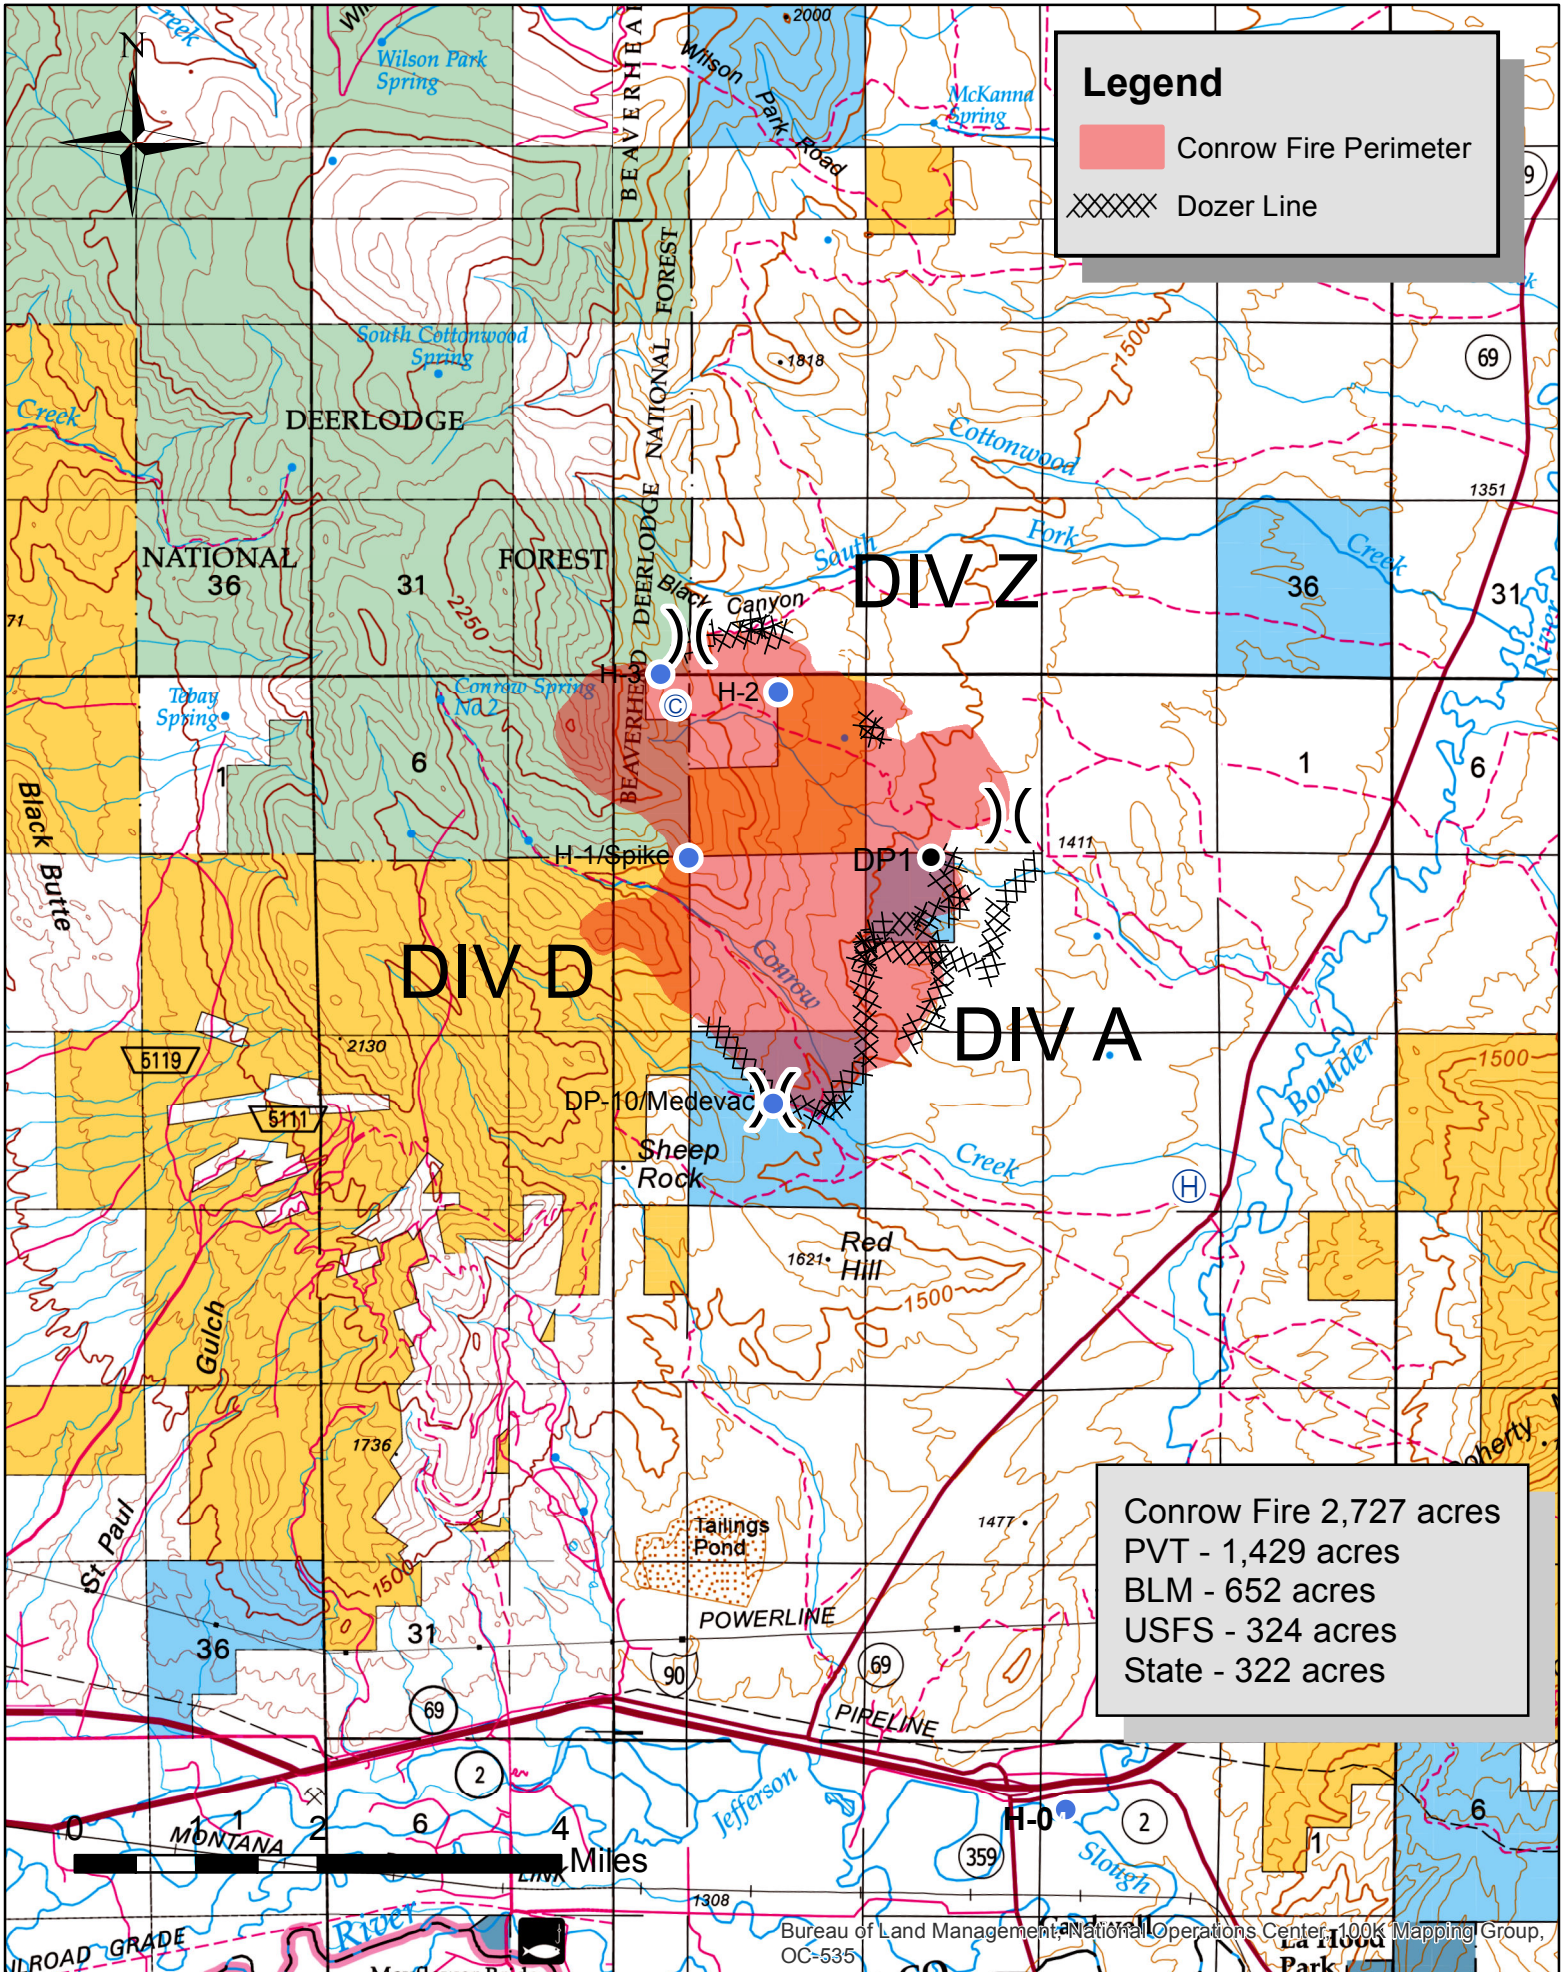

Conrow Fire 8/29/17

Legend

- Conrow Fire Perimeter
- Dozer Line

Conrow Fire 2,727 acres

- PVT - 1,429 acres
- BLM - 652 acres
- USFS - 324 acres
- State - 322 acres