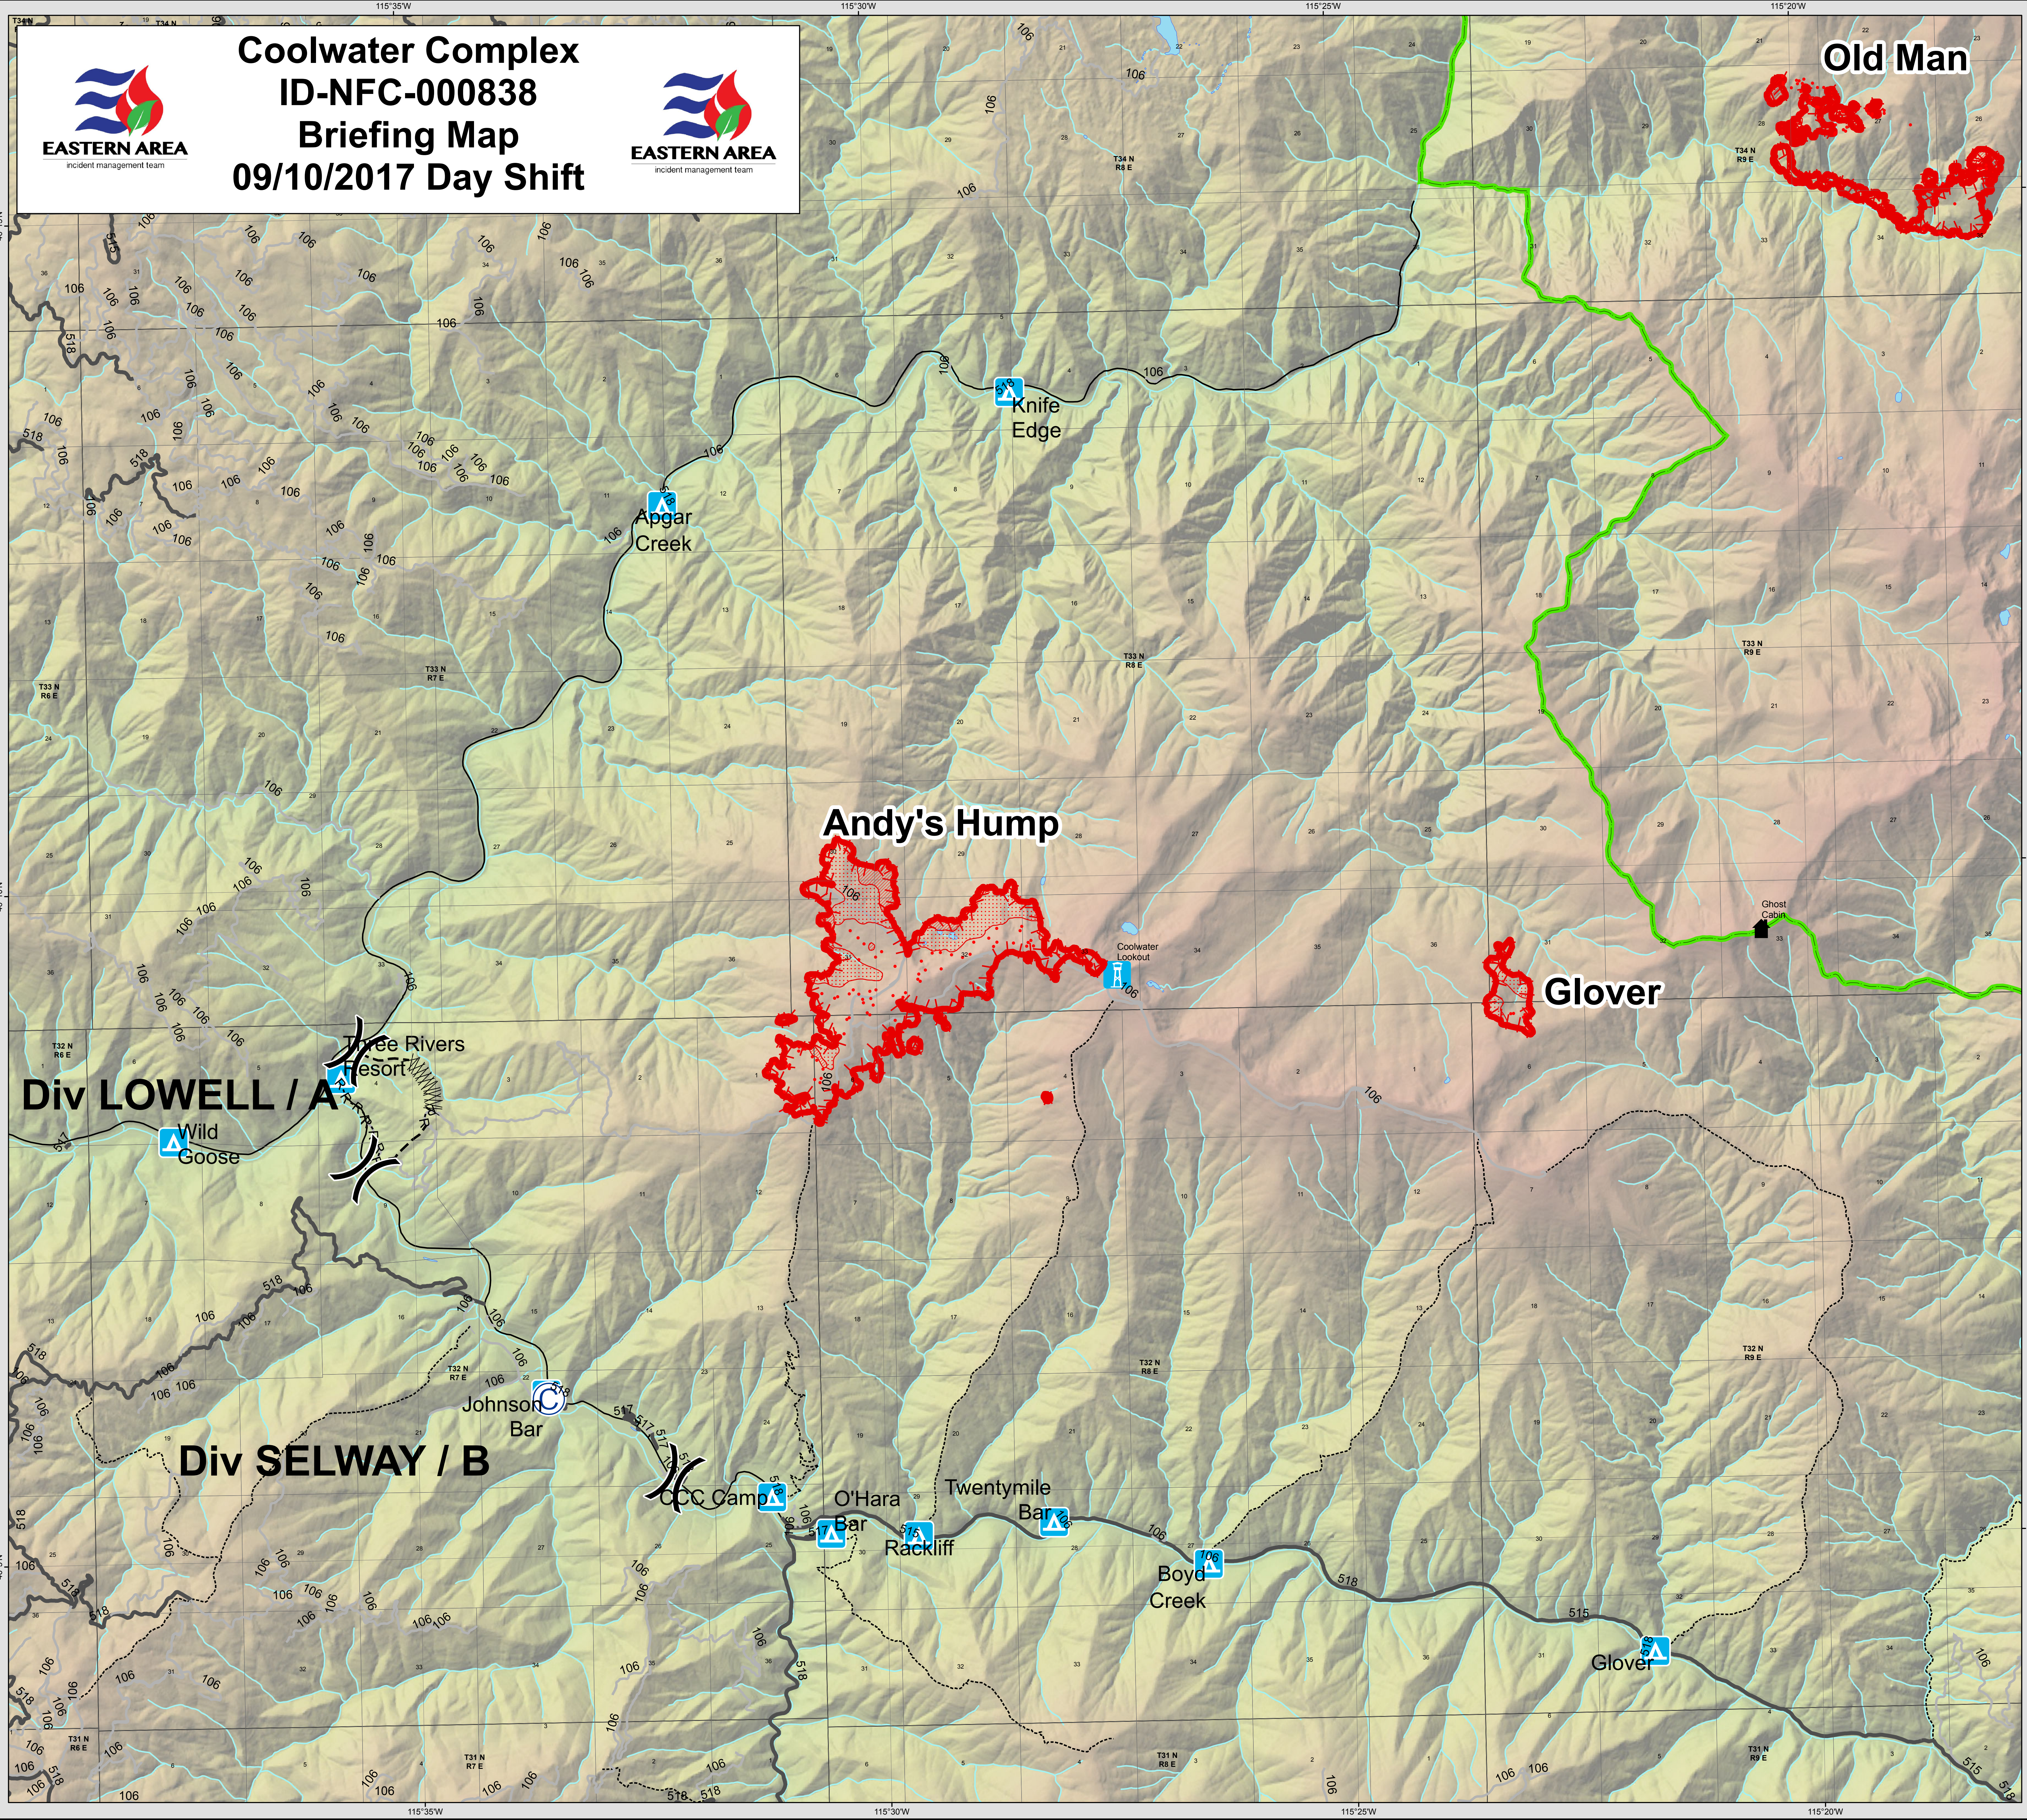

Coolwater Complex

ID-NFC-000838

Briefing Map

09/10/2017 Day Shift

Prepared By:
Eastern Area Team
9/10/2017 1:50:19 PM

Lat Long Grid
NAD 1983 Datum
Degrees Decimal Minutes

Complex Total Acres