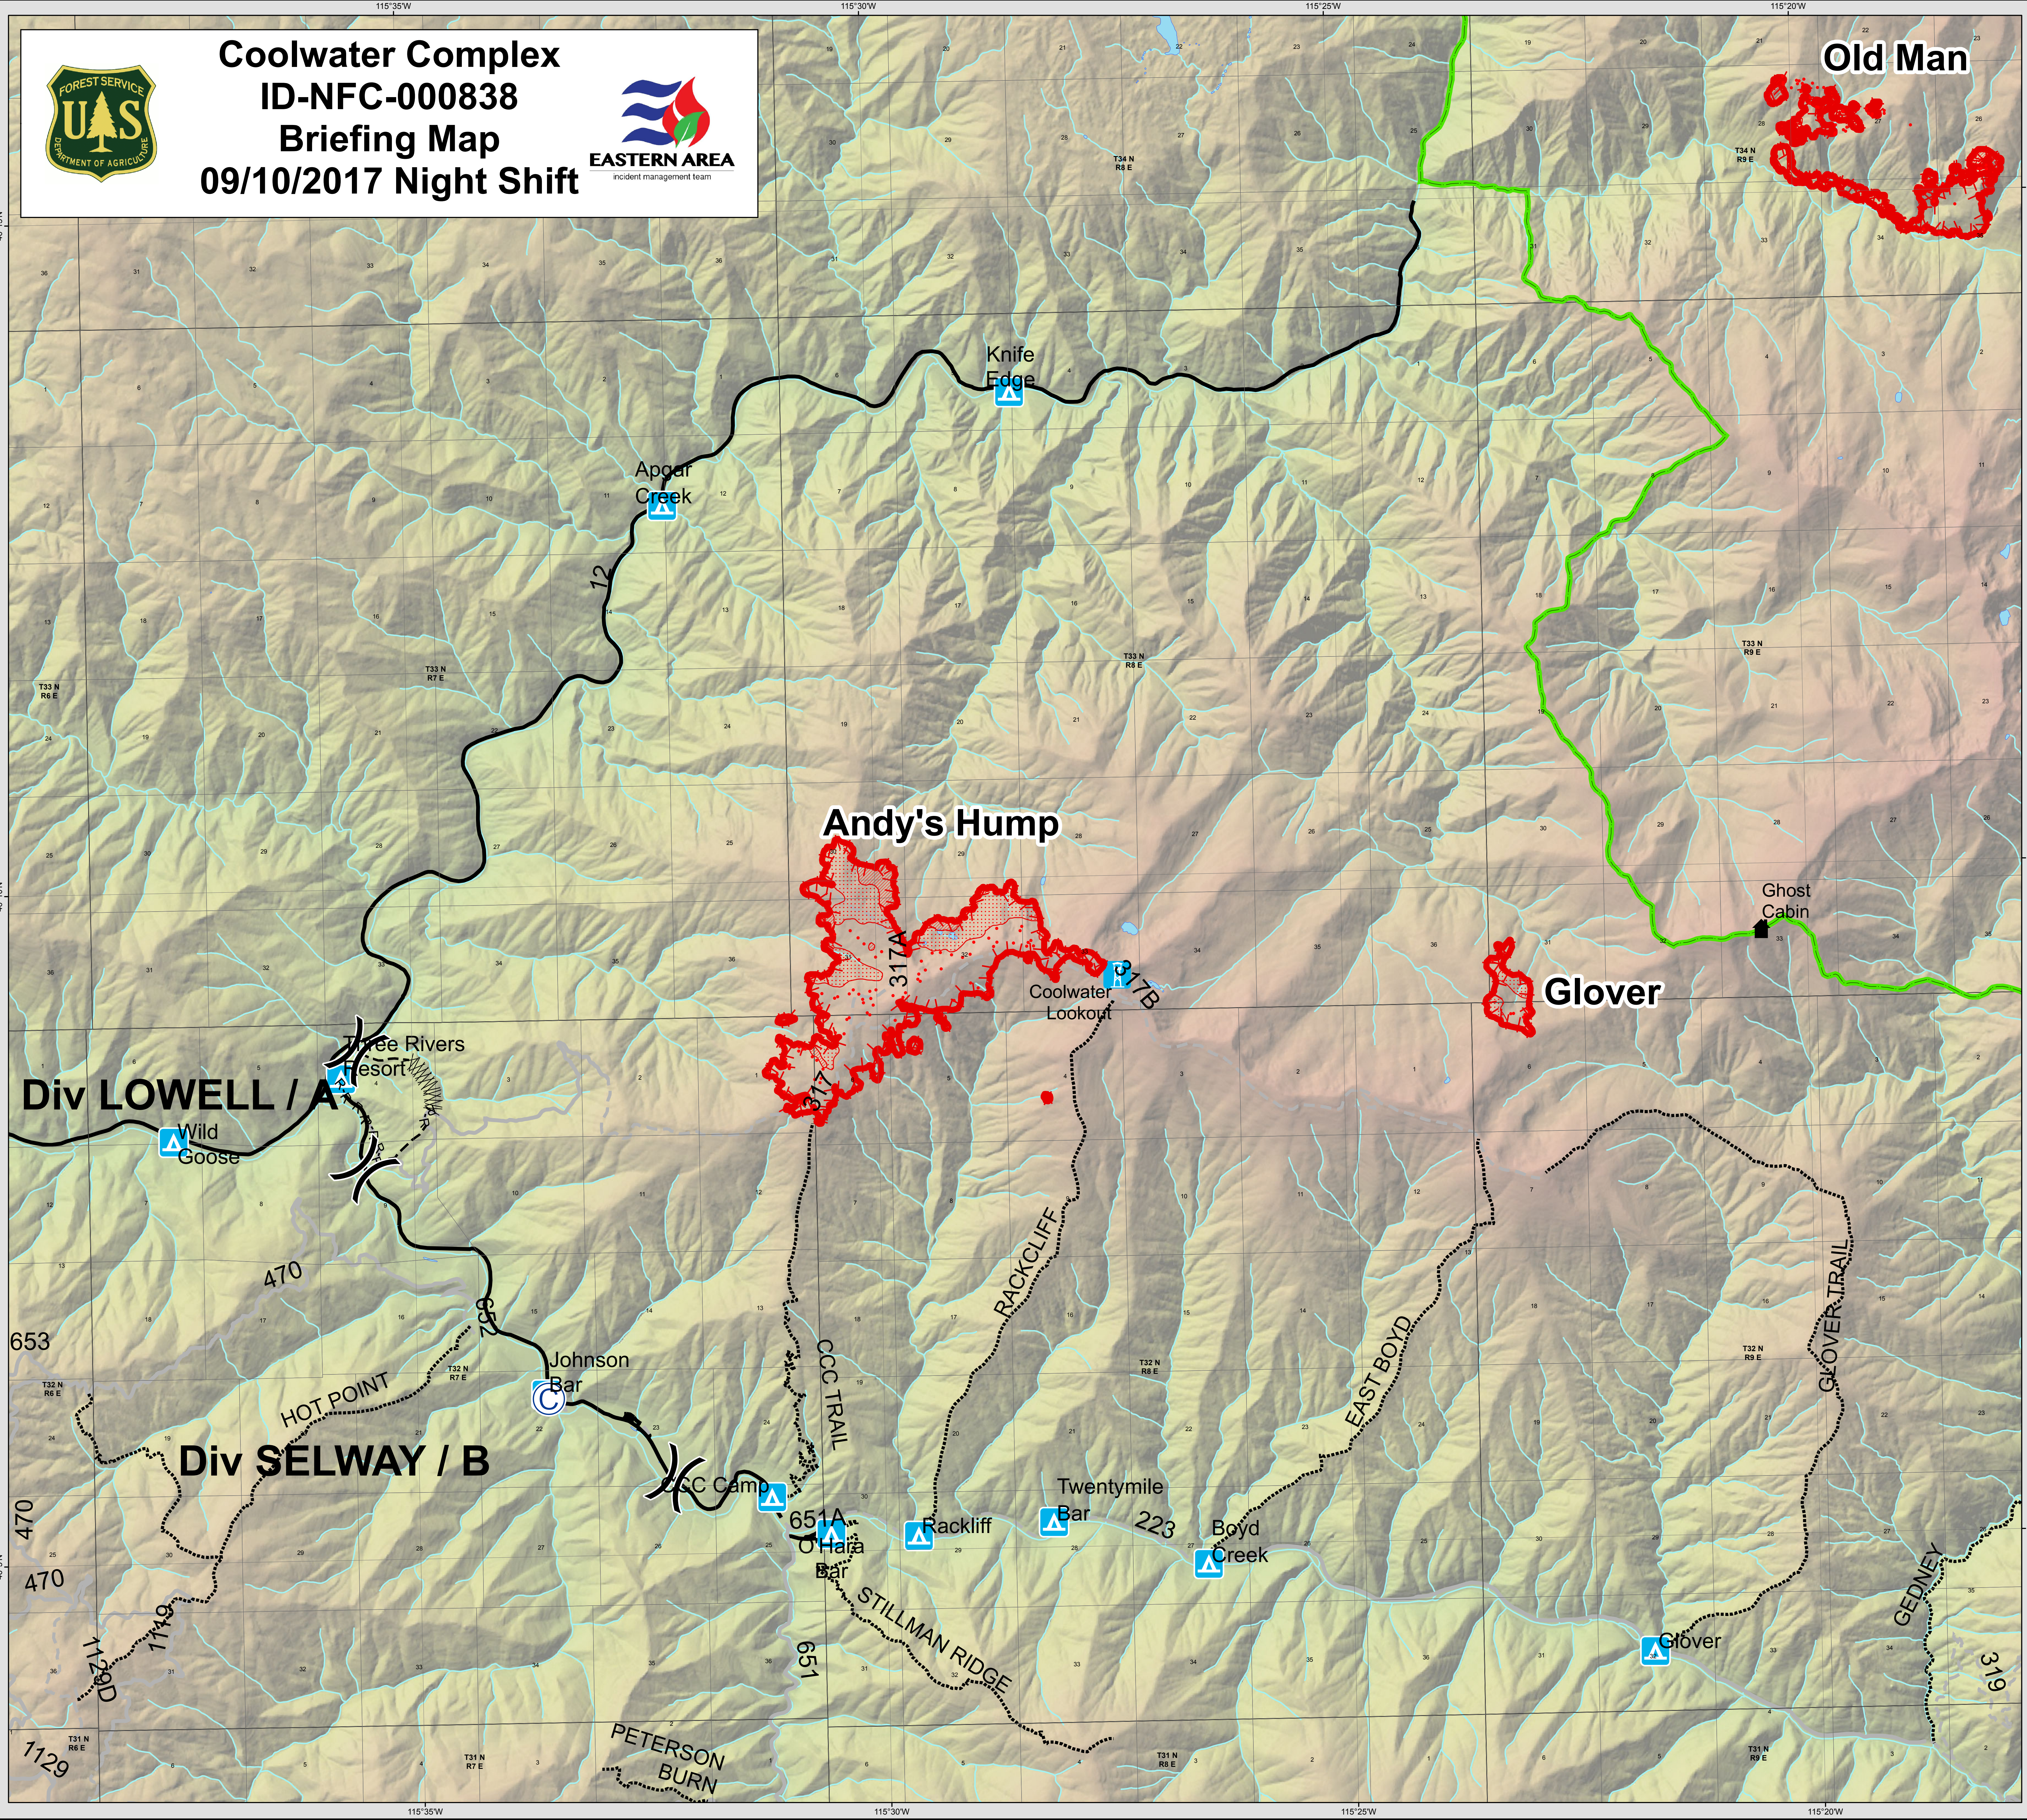

Coolwater Complex

ID-NFC-000838

Briefing Map

09/10/2017 Night Shift

Legend

- IR Intense Heat
- IR Scattered Heat
- IR Isolated Heat Sources
- Camp
- Division Break
- Uncontrolled Fire Edge
- R-R-R Road as Completed Line
- Line Break Completed
- Planned Fire Line
- Ghost Cabin
- Coolwater Lookout
- Campgrounds
- Wilderness
- Trail Access

Road Access

SURFACE_TYPE

- AC - ASPHALT
- AGG - CRUSHED AGGREGATE
- NAT - NATIVE MATERIAL
- Water Body
- Stream

Prepared By:
Eastern Area Team
9/10/2017 4:06:38 PM

Lat Long Grid
NAD 1983 Datum
Degrees Decimal Minutes

Complex Total Acres
Approx 1,834ac (EGP 9/9/17)