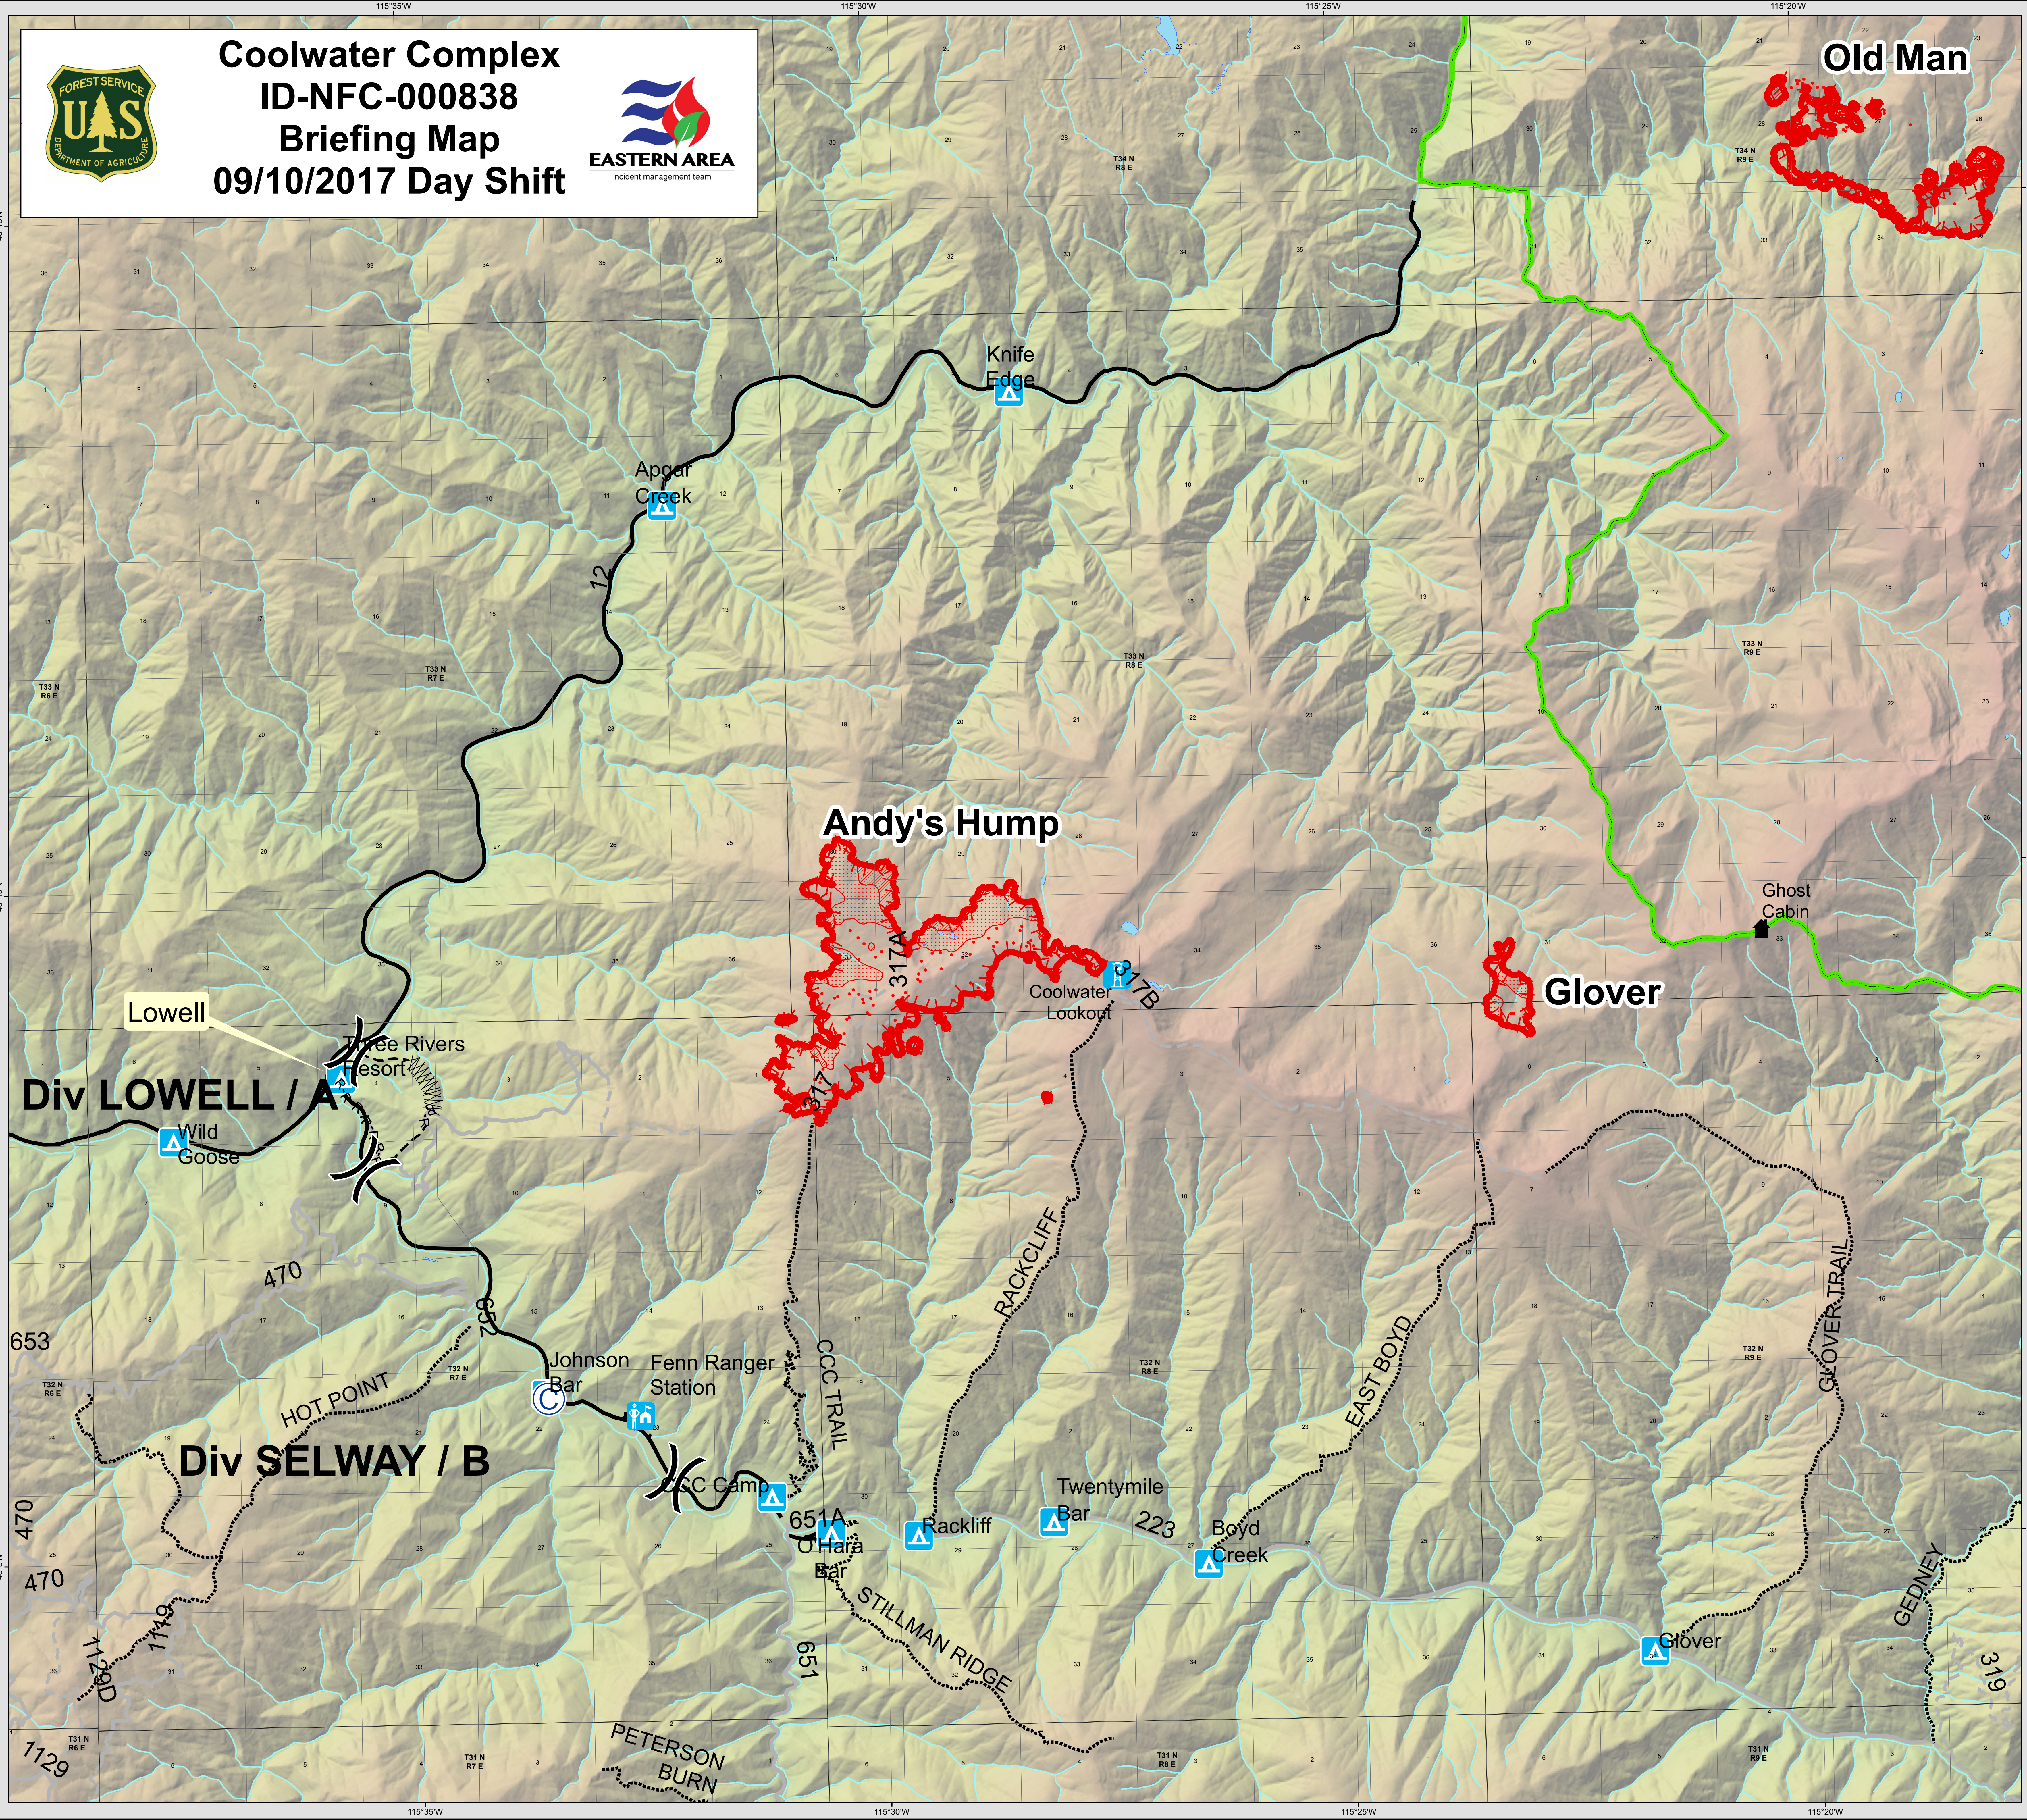

# Coolwater Complex ID-NFC-000838 Briefing Map 09/10/2017 Day Shift

**Legend**

- IR Intense Heat
- IR Scattered Heat
- IR Isolated Heat Sources
- Camp
- Division Break
- Uncontrolled Fire Edge
- R-R-R Road as Completed Line
- Line Break Completed
- Planned Fire Line
- Ranger Station
- Ghost Cabin
- Coolwater Lookout
- Campgrounds
- Wilderness
- TrailAccess

**RoadAccess**

**SURFACE\_TYPE**

- AC - ASPHALT
- AGG - CRUSHED AGGREGATE
- NAT - NATIVE MATERIAL
- Water Body
- Stream

Prepared By:  
Eastern Area Team  
9/10/2017 4:43:37 PM

Lat Long Grid  
NAD 1983 Datum  
Degrees Decimal Minutes

Complex Total Acres  
Aprox 1,834ac (EGP 9/9/17)