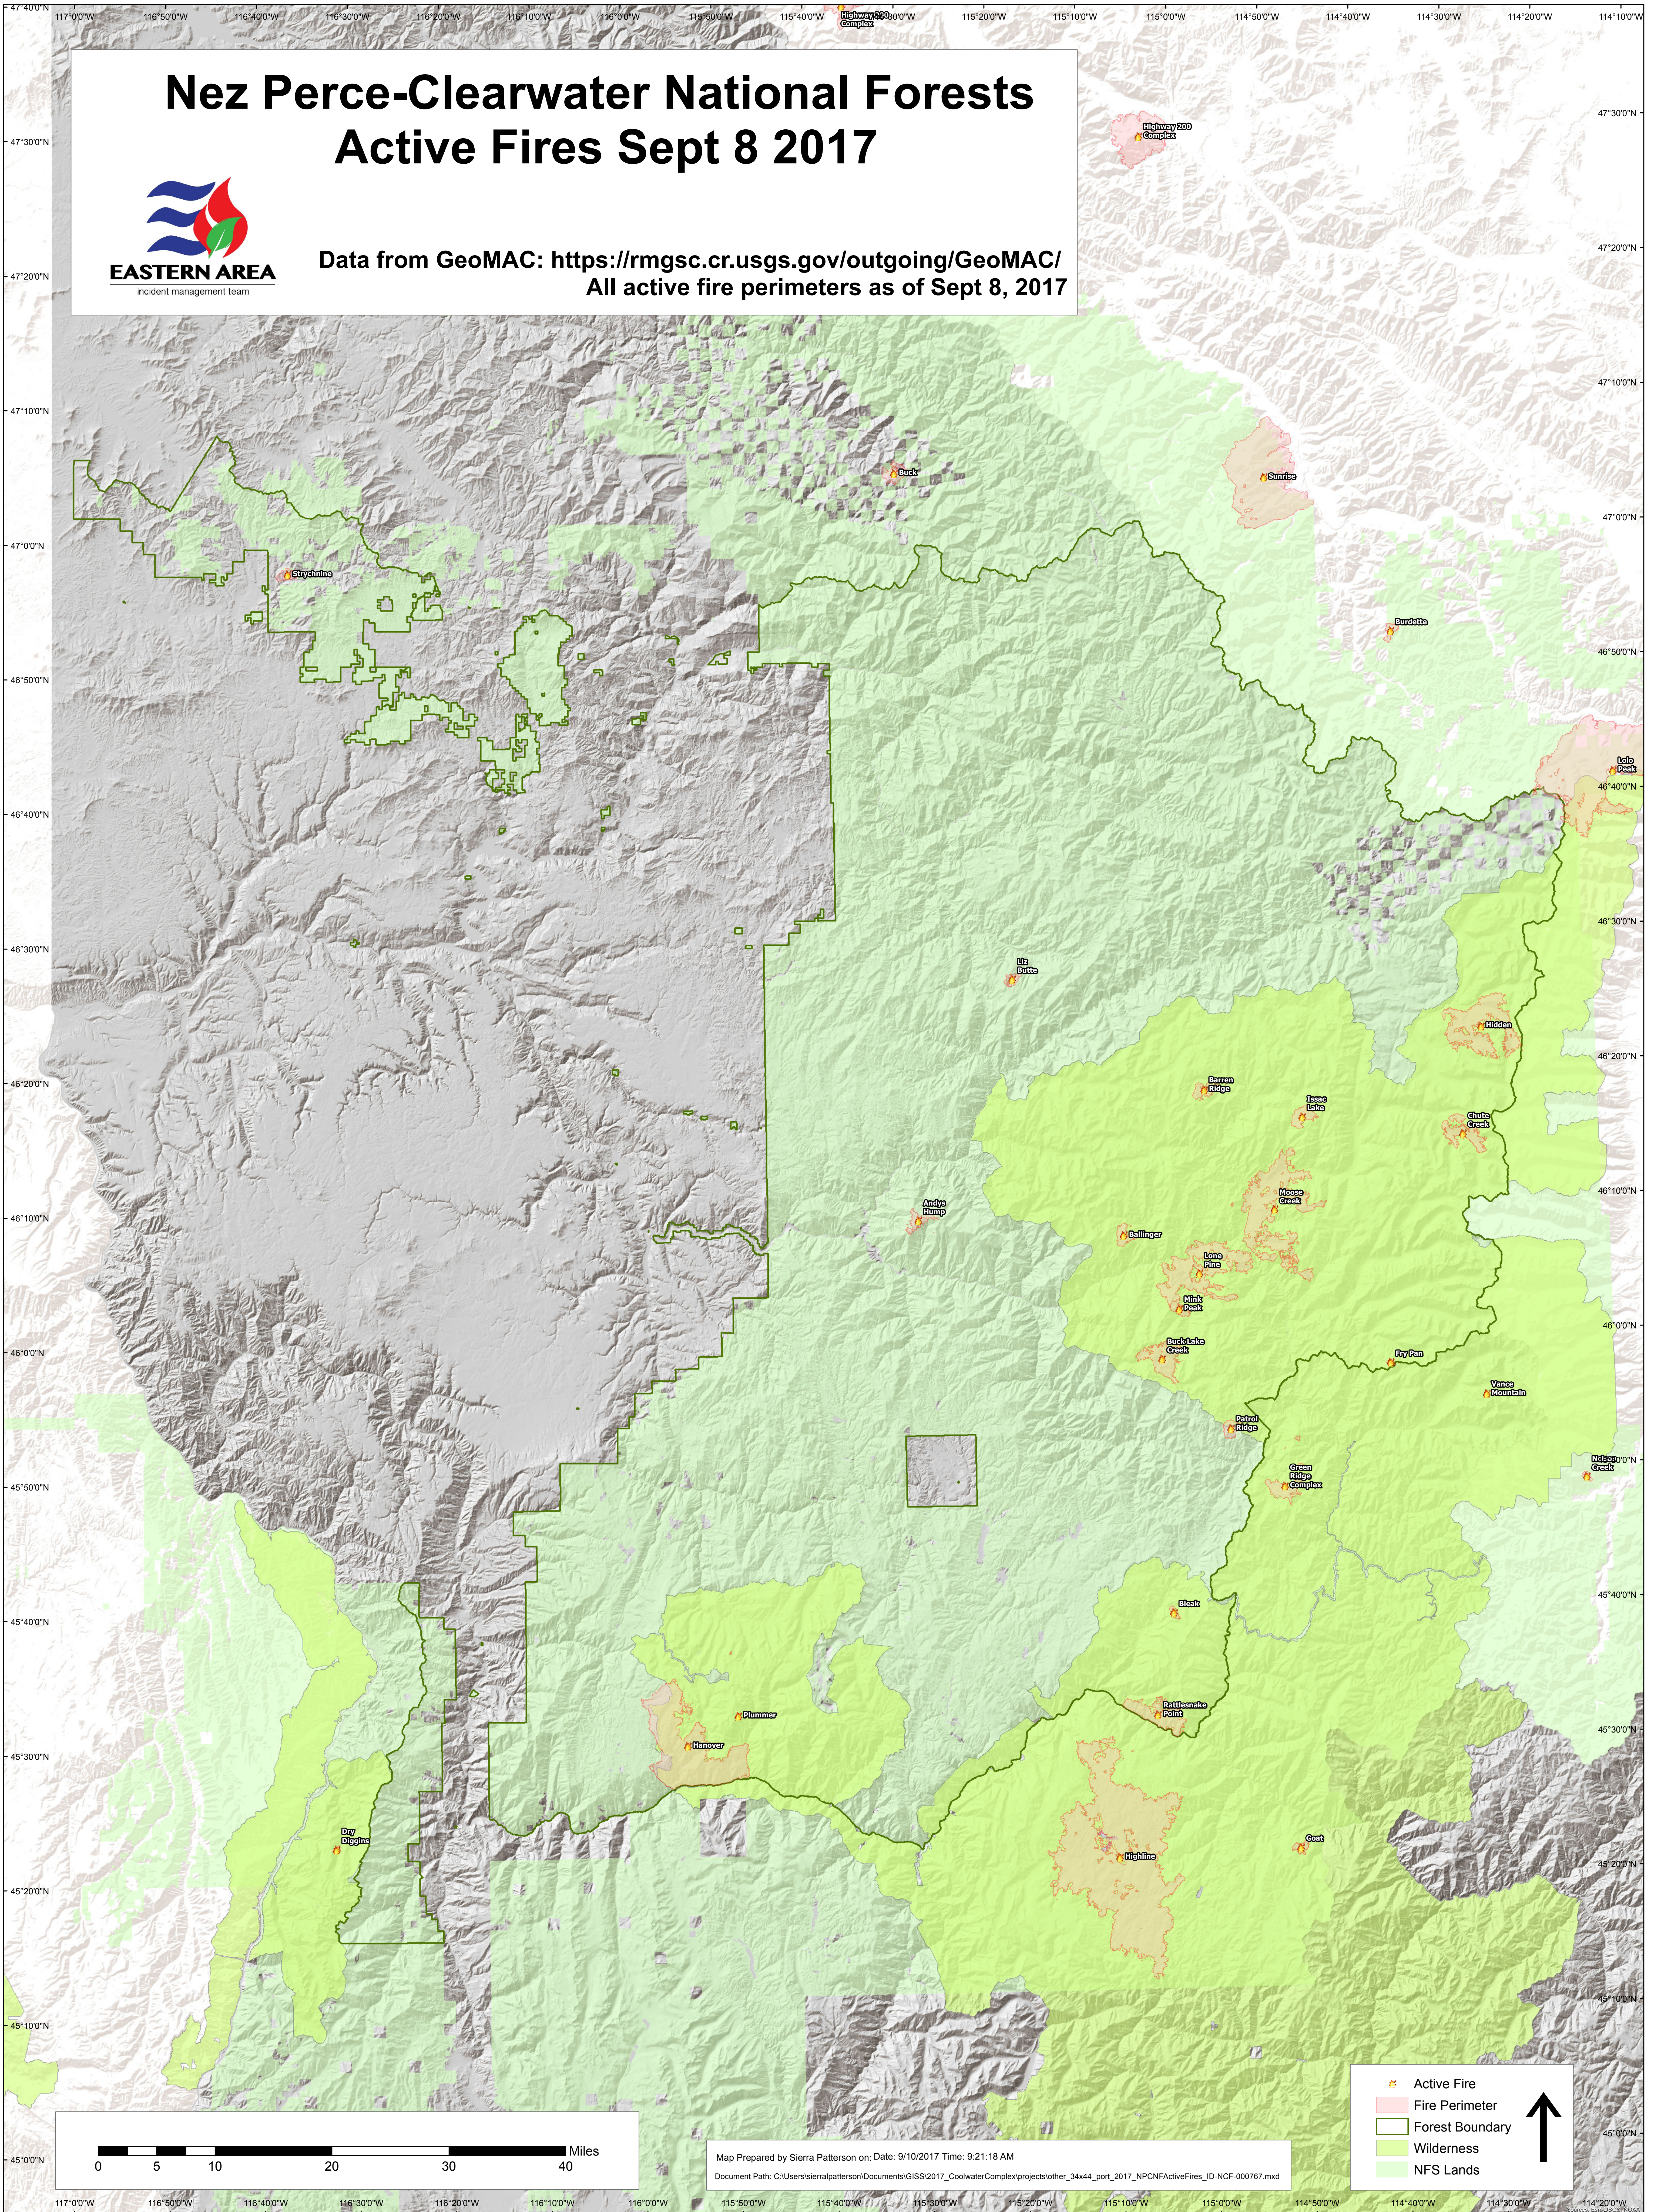

Nez Perce-Clearwater National Forests Active Fires Sept 8 2017

Data from GeoMAC: <https://rmgsc.cr.usgs.gov/outgoing/GeoMAC/>
All active fire perimeters as of Sept 8, 2017

- Active Fire
- Fire Perimeter
- Forest Boundary
- Wilderness
- NFS Lands

Map Prepared by Sierra Patterson on: Date: 9/10/2017 Time: 9:21:18 AM
Document Path: C:\Users\sierrapatterson\Documents\GIS\2017_CoolwaterComplex\projects\other_34x44_port_2017_NPCNFActiveFires_ID-NCF-000767.mxd