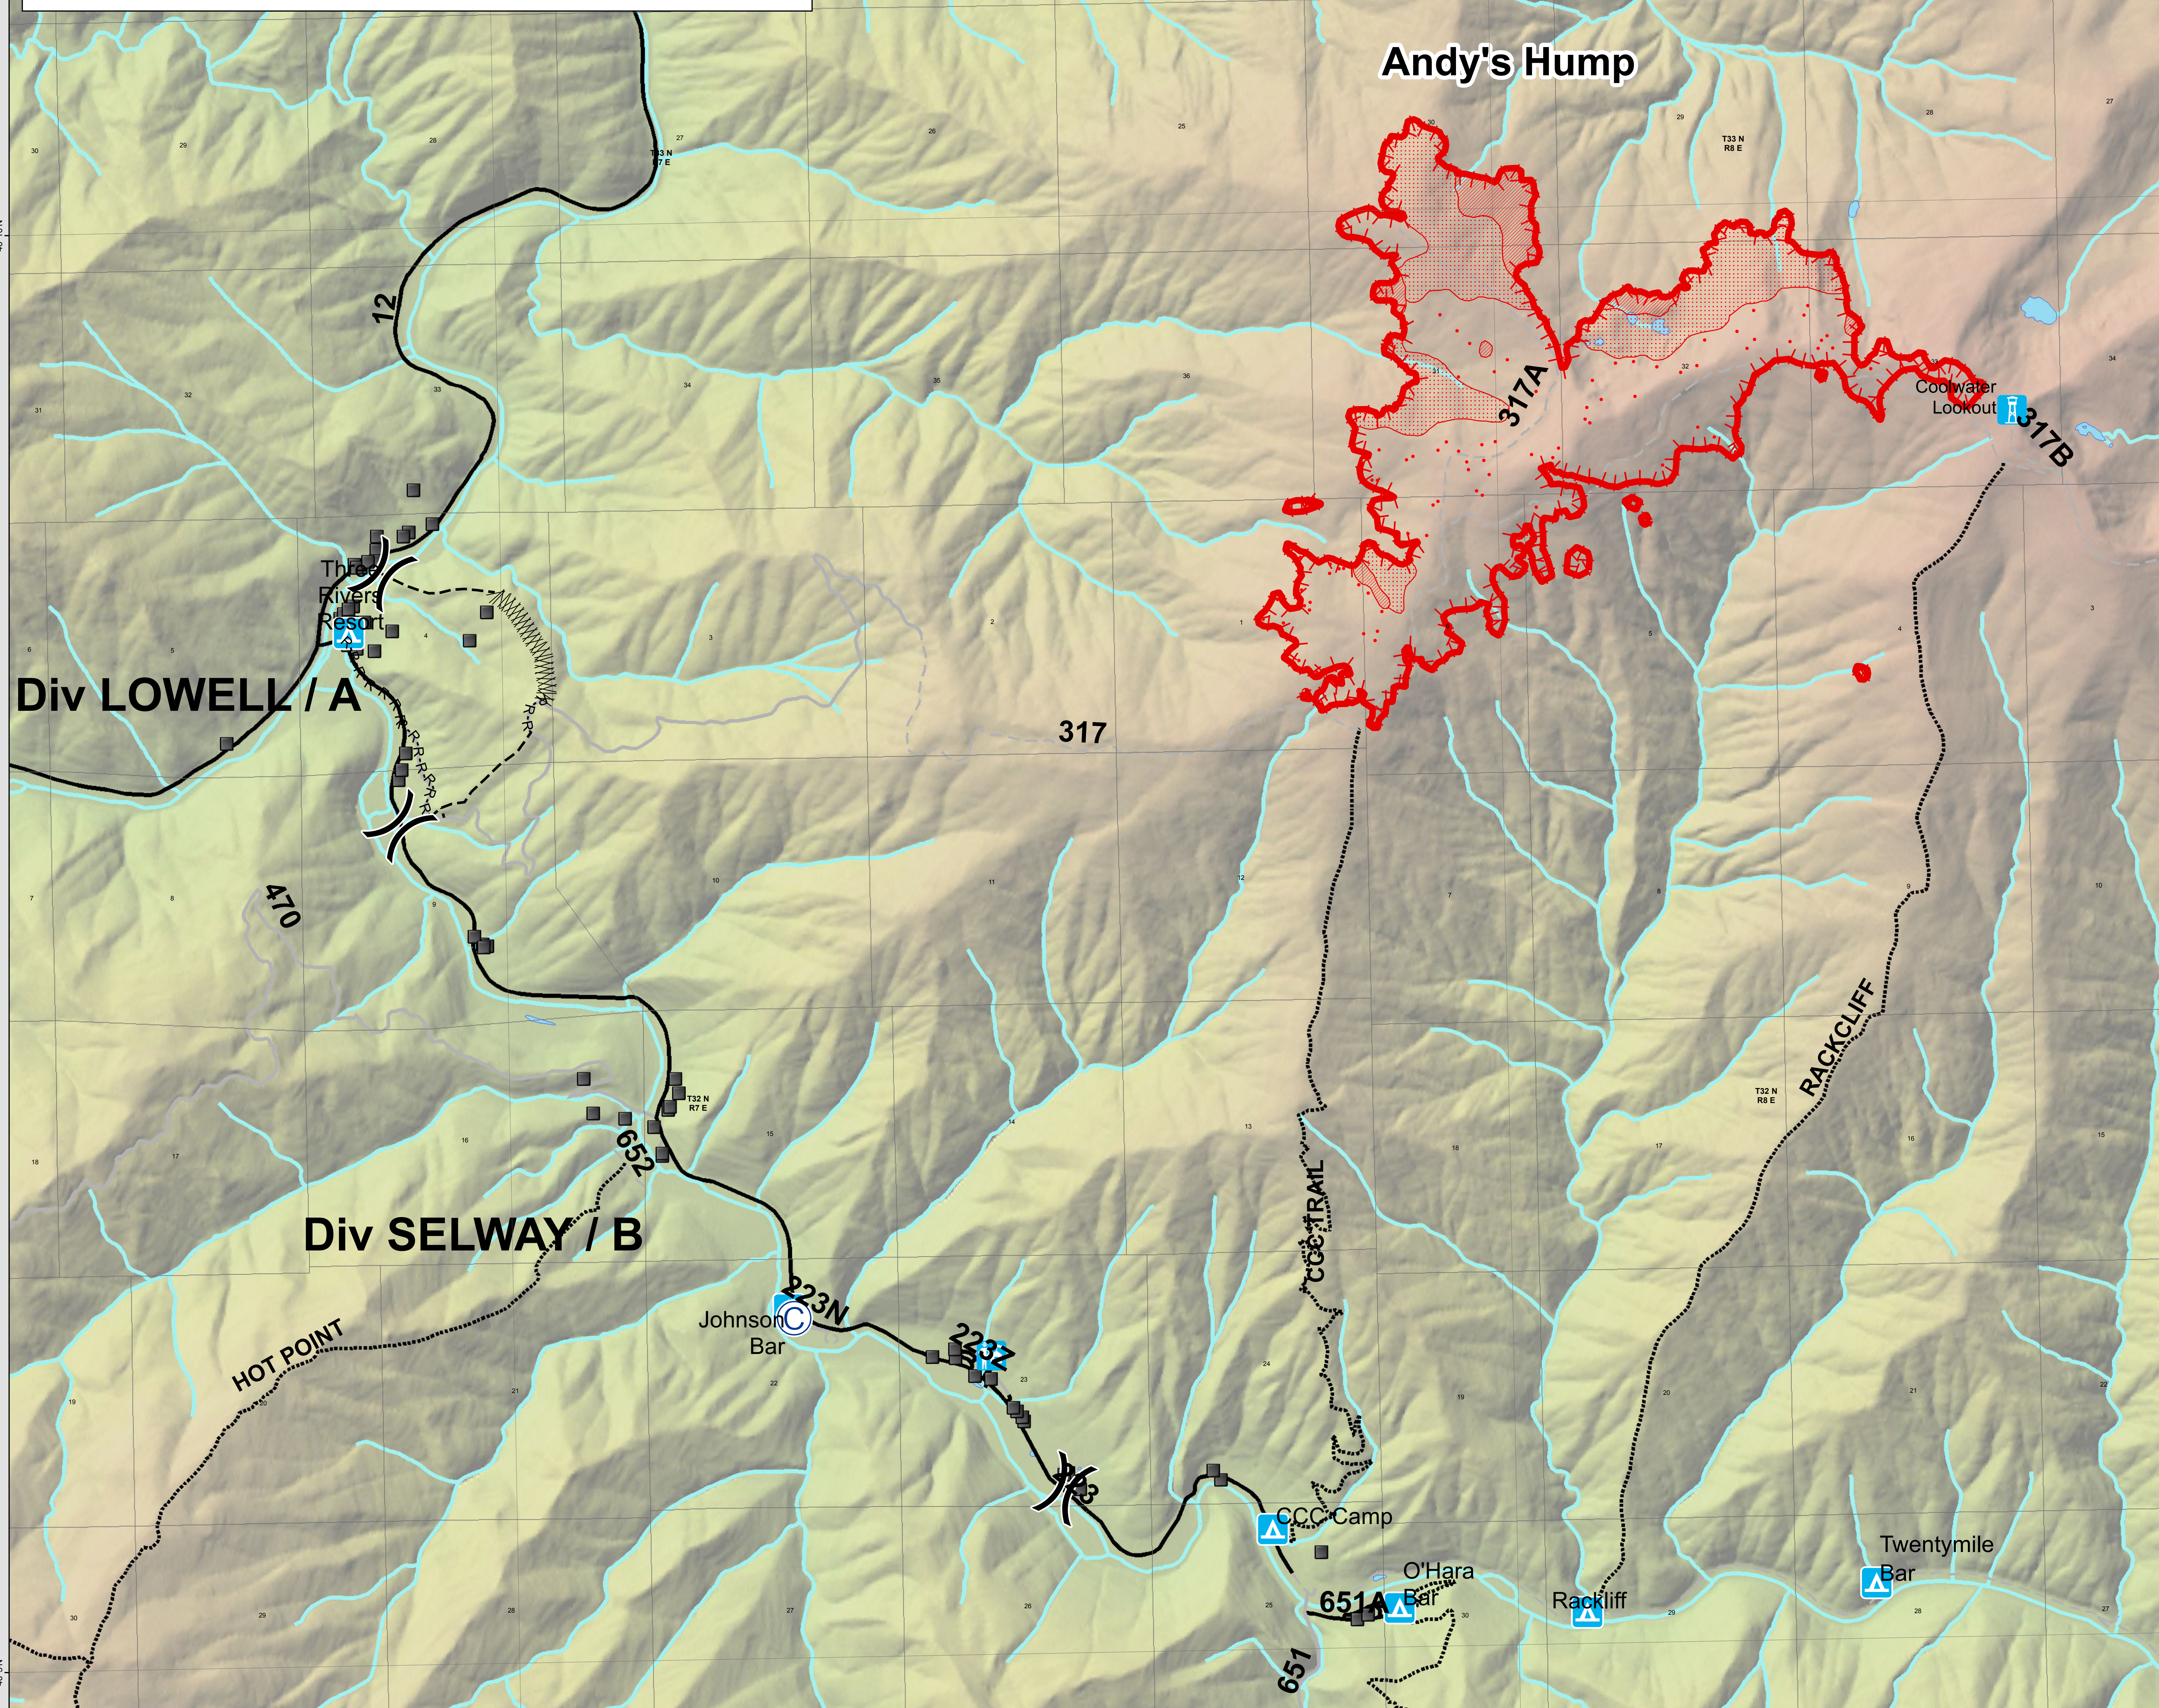

**Coolwater Complex**  
**ID-NFC-000838**  
**Planning Map**  
**09/10/2017 Night Shift**

- Legend**
- IR Intense Heat
  - IR Scattered Heat
  - IR Isolated Heat Sources
  - Camp
  - Division Break
  - Uncontrolled Fire Edge
  - R-R-R Road as Completed Line
  - Line Break Completed
  - Planned Fire Line
  - Coolwater Lookout
  - Campgrounds
  - Ranger Station
  - WUI Structures
  - Trail Access
  - Roads**
  - AC - ASPHALT
  - AGG - CRUSHED AGGREGATE
  - NAT - NATIVE MATERIAL
  - Water Body
  - Stream

Prepared By:  
 Eastern Area Team  
 9/10/2017 4:17:31 PM

Lat Long Grid  
 NAD 1983 Datum  
 Degrees Decimal Minutes

Complex Total Acres  
 Aprox 1,834ac (EGP 9/9/17)