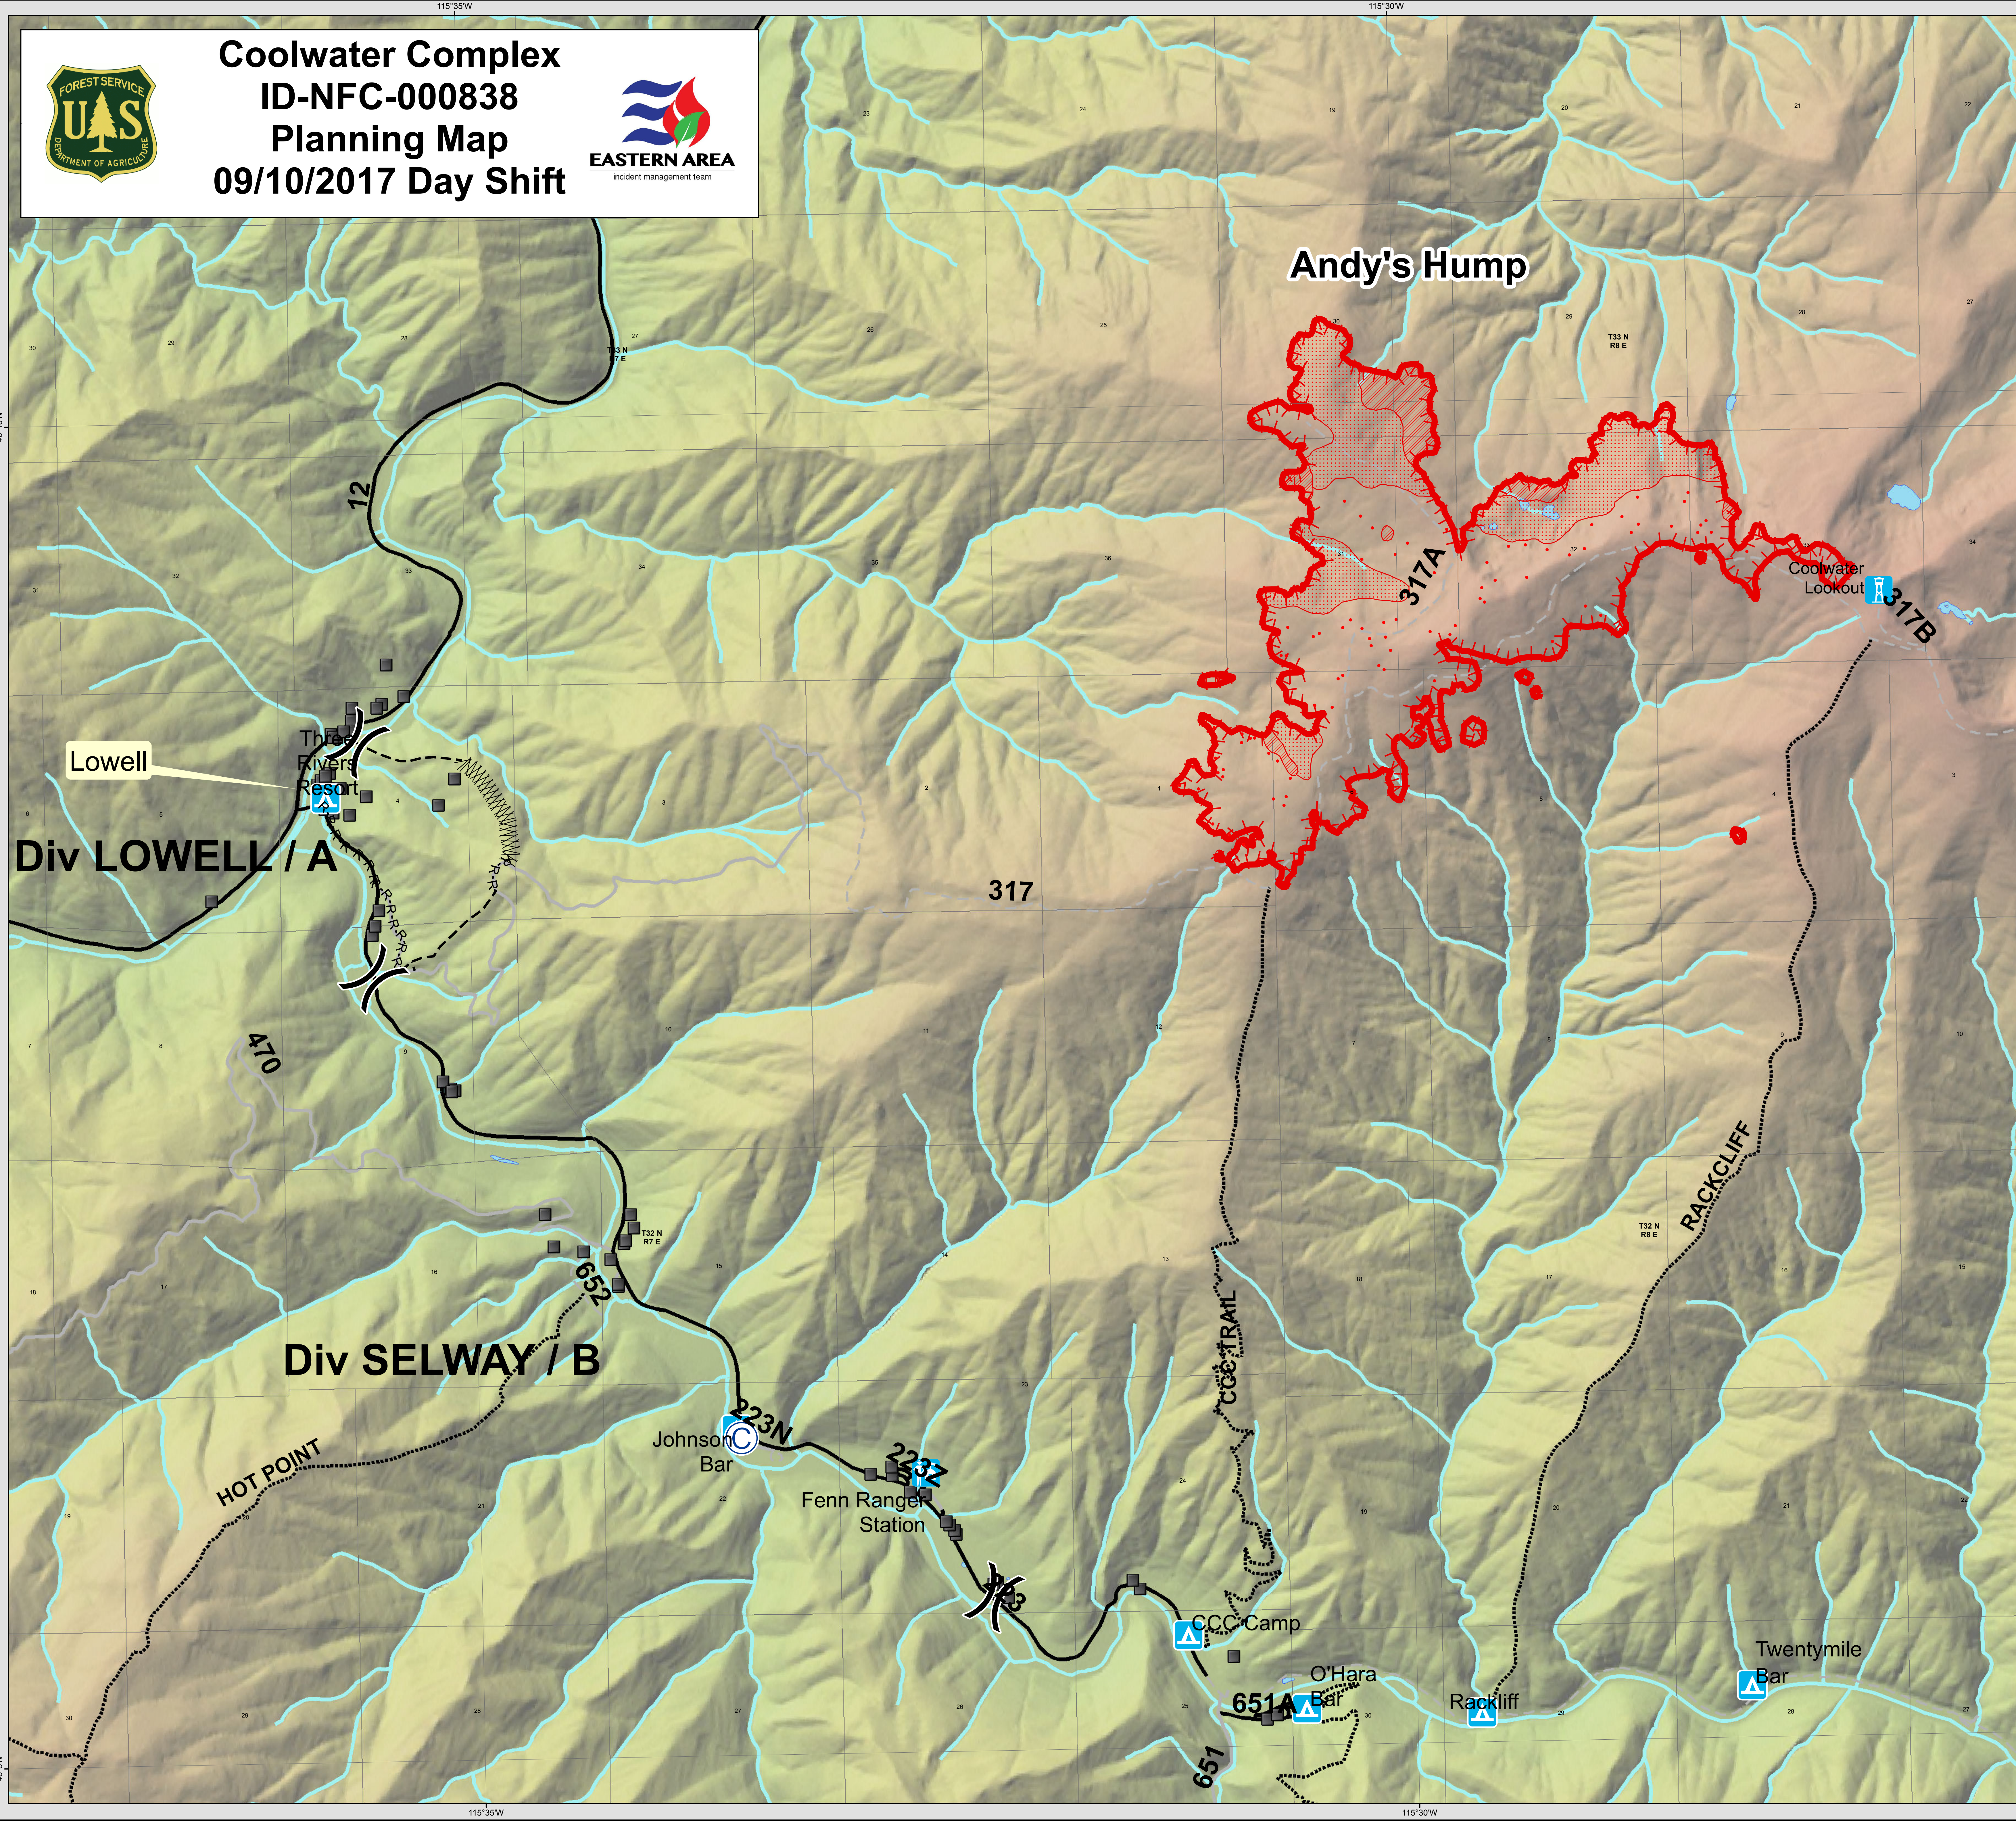

Coolwater Complex
ID-NFC-000838
Planning Map
09/10/2017 Day Shift

- Legend**
- IR Intense Heat
 - IR Scattered Heat
 - IR Isolated Heat Sources
 - Camp
 - Campgrounds
 - Ranger Station
 - WUI Structures
 - Trail Access
 - Roads
 - AC - ASPHALT
 - AGG - CRUSHED AGGREGATE
 - NAT - NATIVE MATERIAL
 - Water Body
 - Stream
- Other symbols include:
 - Uncontrolled Fire Edge
 - R-R-R Road as Completed Line
 - Line Break Completed
 - Planned Fire Line
 - Coolwater Lookout
 - Campgrounds
 - Ranger Station
 - WUI Structures
 - Trail Access

Prepared By:
 Eastern Area Team
 9/10/2017 4:36:18 PM

Lat Long Grid
 NAD 1983 Datum
 Degrees Decimal Minutes

Complex Total Acres
 Aprox 1,834ac (EGP 9/9/17)