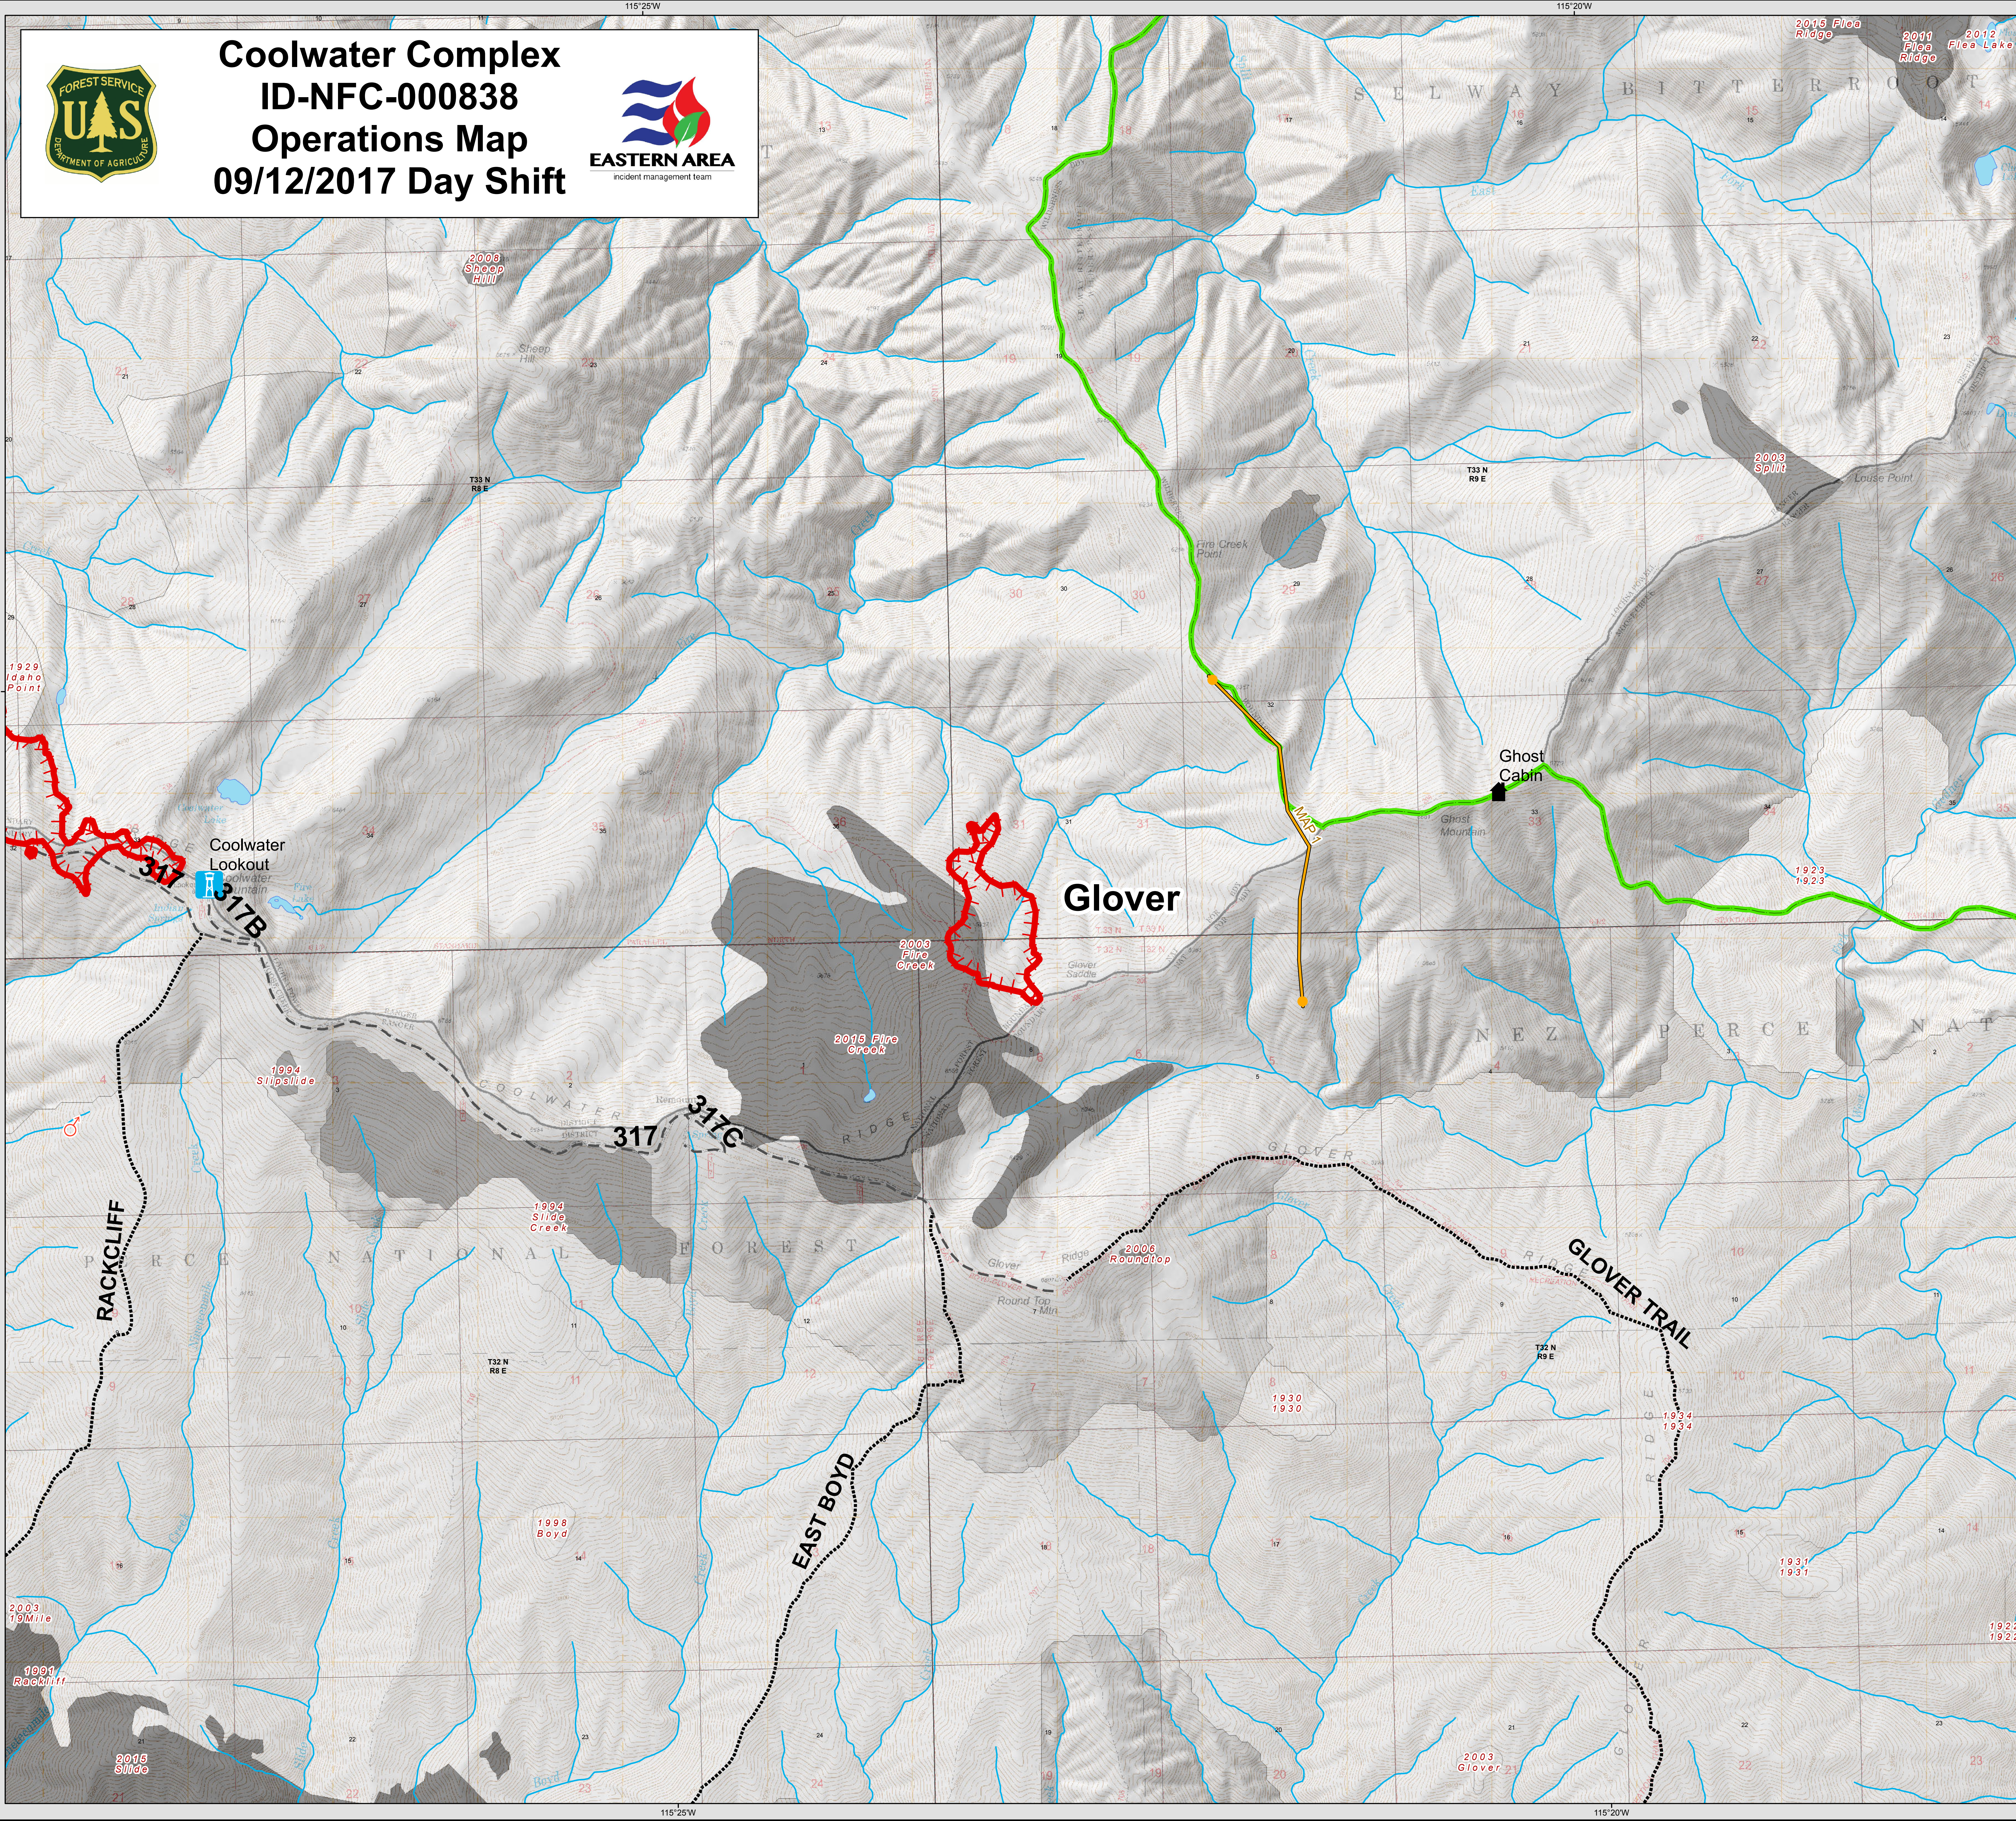

Coolwater Complex ID-NFC-000838 Operations Map 09/12/2017 Day Shift

Legend

- Management Action Point
- Spot Fire
- Uncontrolled Fire Edge
- Ghost Cabin
- Coolwater Lookout
- Wilderness
- Trail/Access
- Roads**
- NAT - NATIVE MATERIAL
- Water Body
- Stream
- Fire History (By Year)**
- 1922
- 1923
- 1929
- 1930
- 1931
- 1934
- 1991
- 1994
- 1996
- 1998
- 2003
- 2006
- 2008
- 2011
- 2012
- 2015

Prepared By:
Eastern Area Team
9/11/2017 9:10:20 PM

Lat Long Grid
NAD 1983 Datum
Degrees Decimal Minutes

Total Complex Size
2,254 acres

Andy's Hump 1,535 acres
Old Man 650 acres
Glover 69 acres
(Source: inicweb 9/11 @ 10:00)