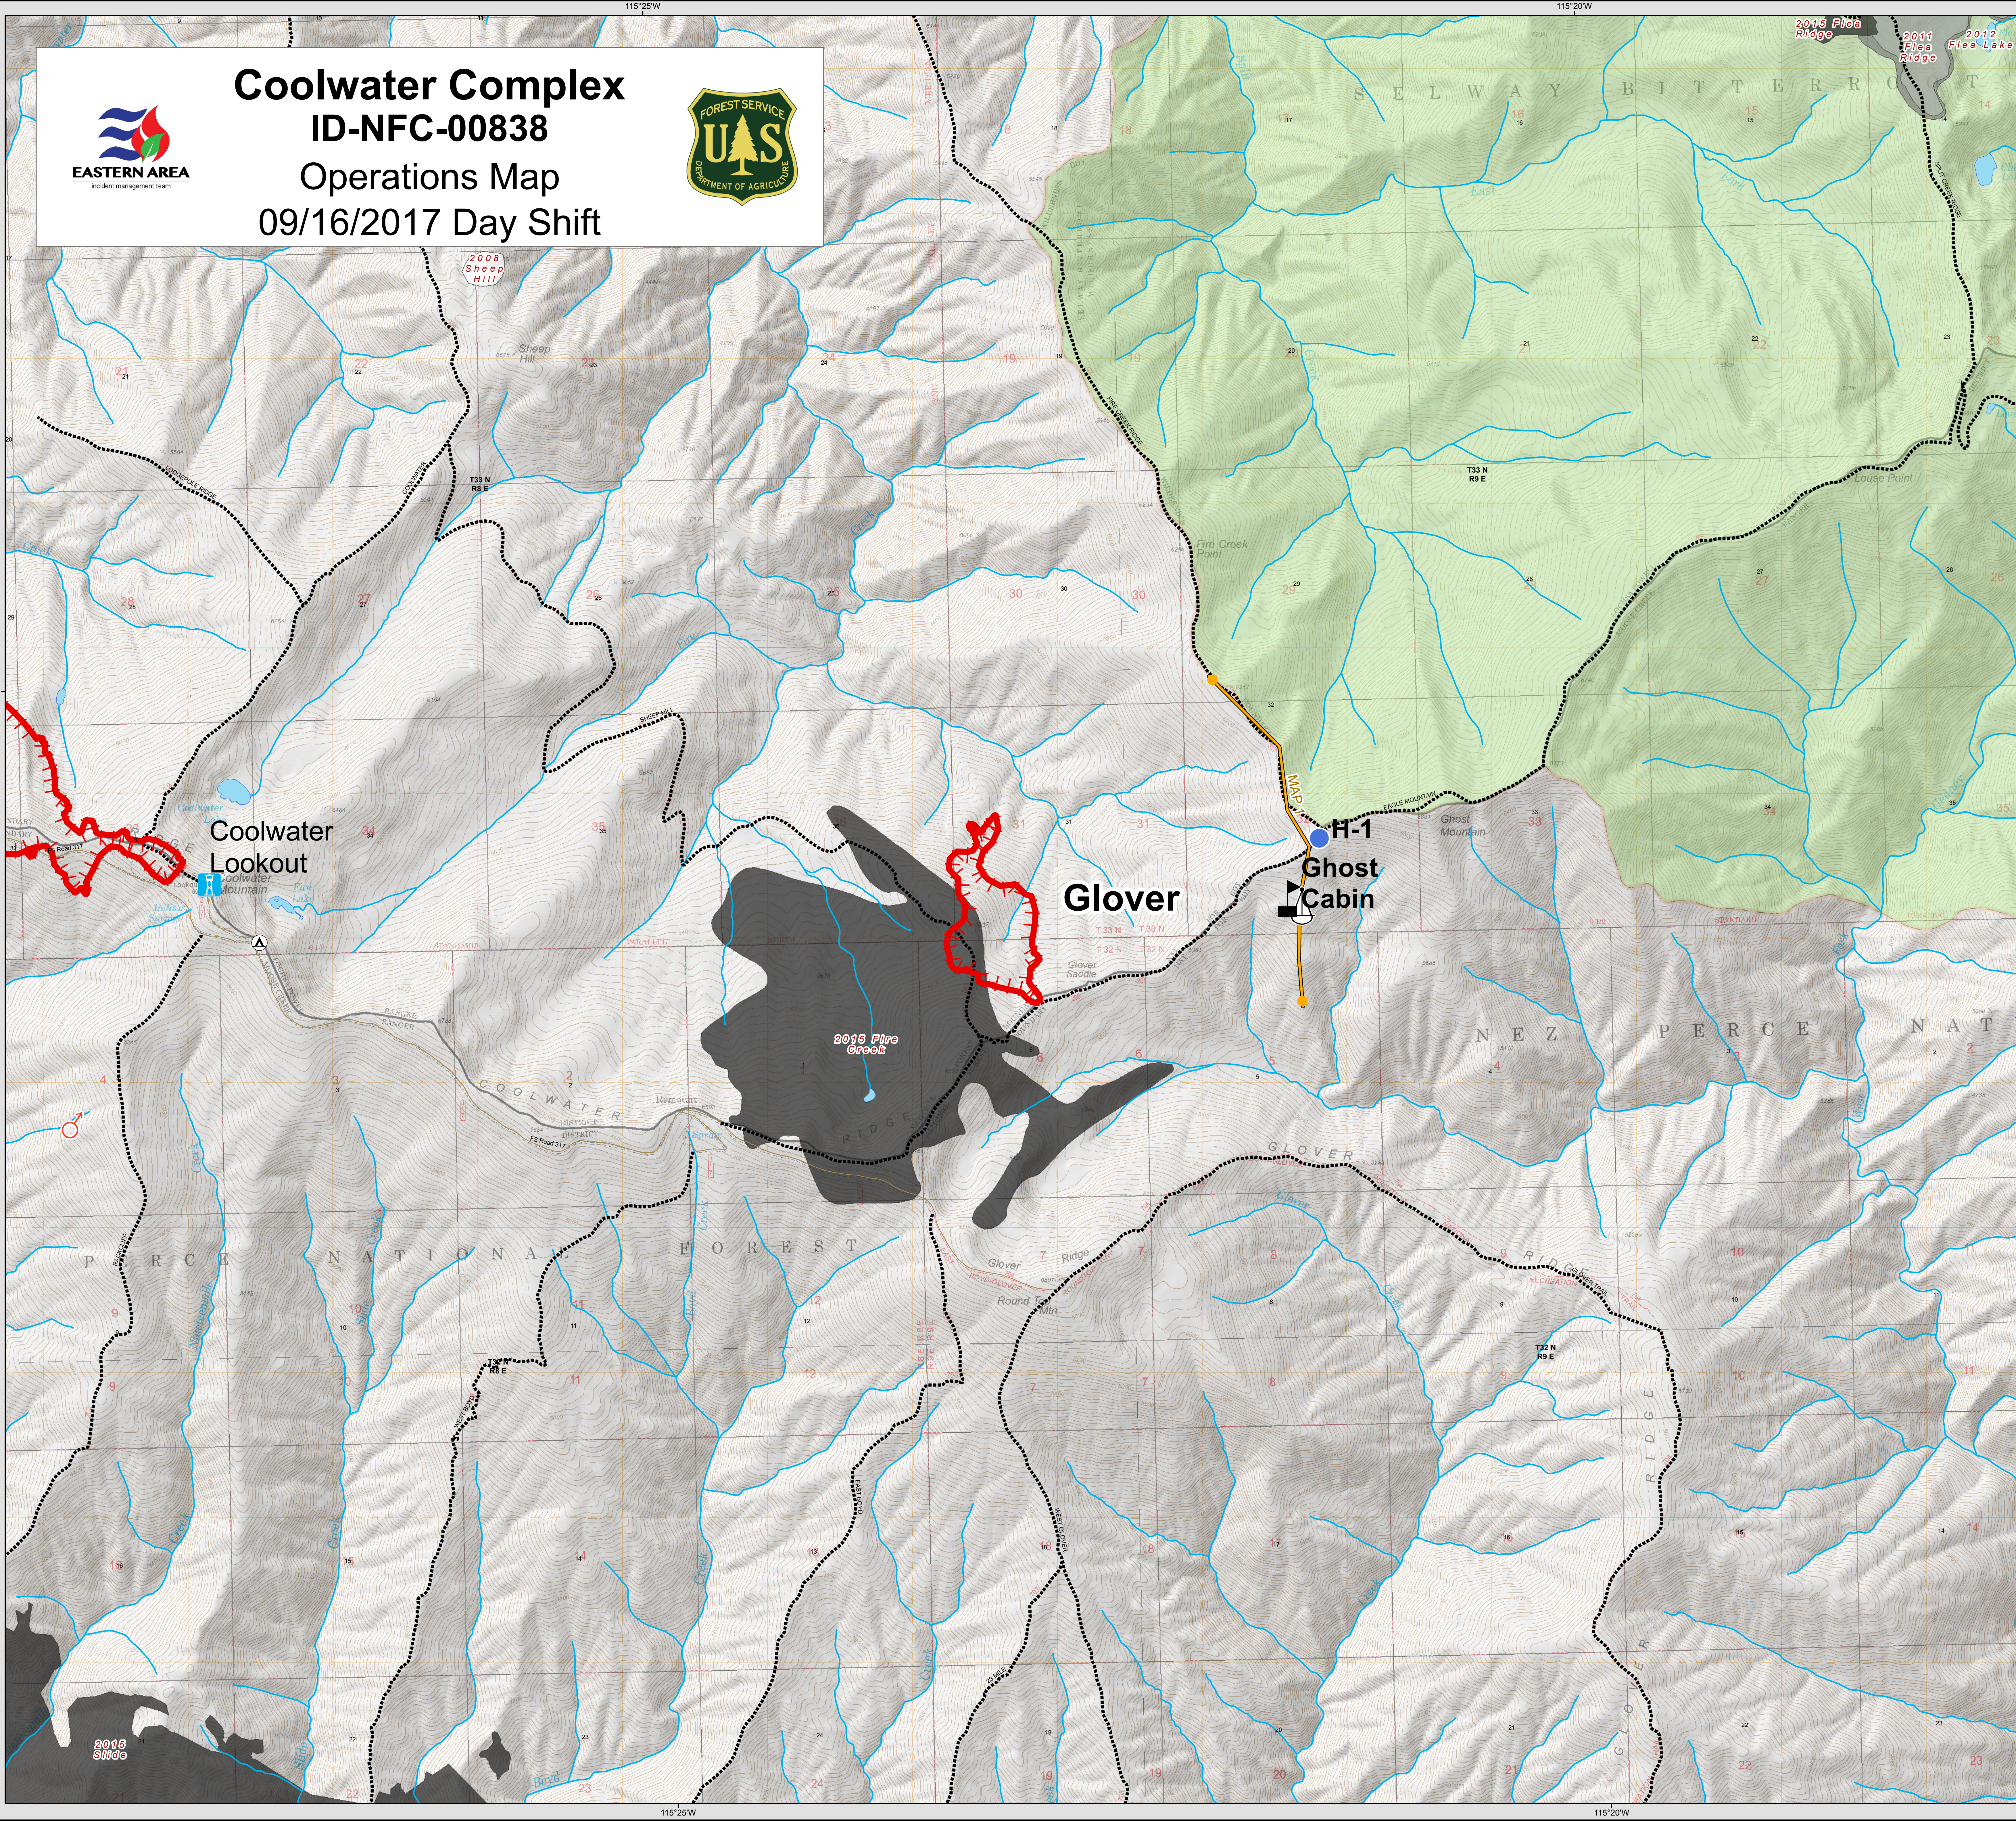

Coolwater Complex

ID-NFC-00838

Operations Map

09/16/2017 Day Shift

Ops Points

- Helispot
- Sling Site
- Spot Fire
- Value at Risk

Ops Lines

- Uncontrolled Fire Edge
- Management Action Point

Notable Features

- Camping Area
- Lookout Tower
- Trail
- Forest Service Road
- Stream
- Water Body
- Wilderness

Fire History (By Year)

- 2008
- 2011
- 2012
- 2015

Prepared By:
Eastern Area Team
9/15/2017 9:39:34 PM

Lat Long Grid
NAD 1983 Datum
Degrees Decimal Minutes

Total Complex Size :
3,118 acres (GIS Calculated
9/14/17 1630)
Andy's Hump: 1664 ac
Glover: 102 ac
Old Man: 1352 ac