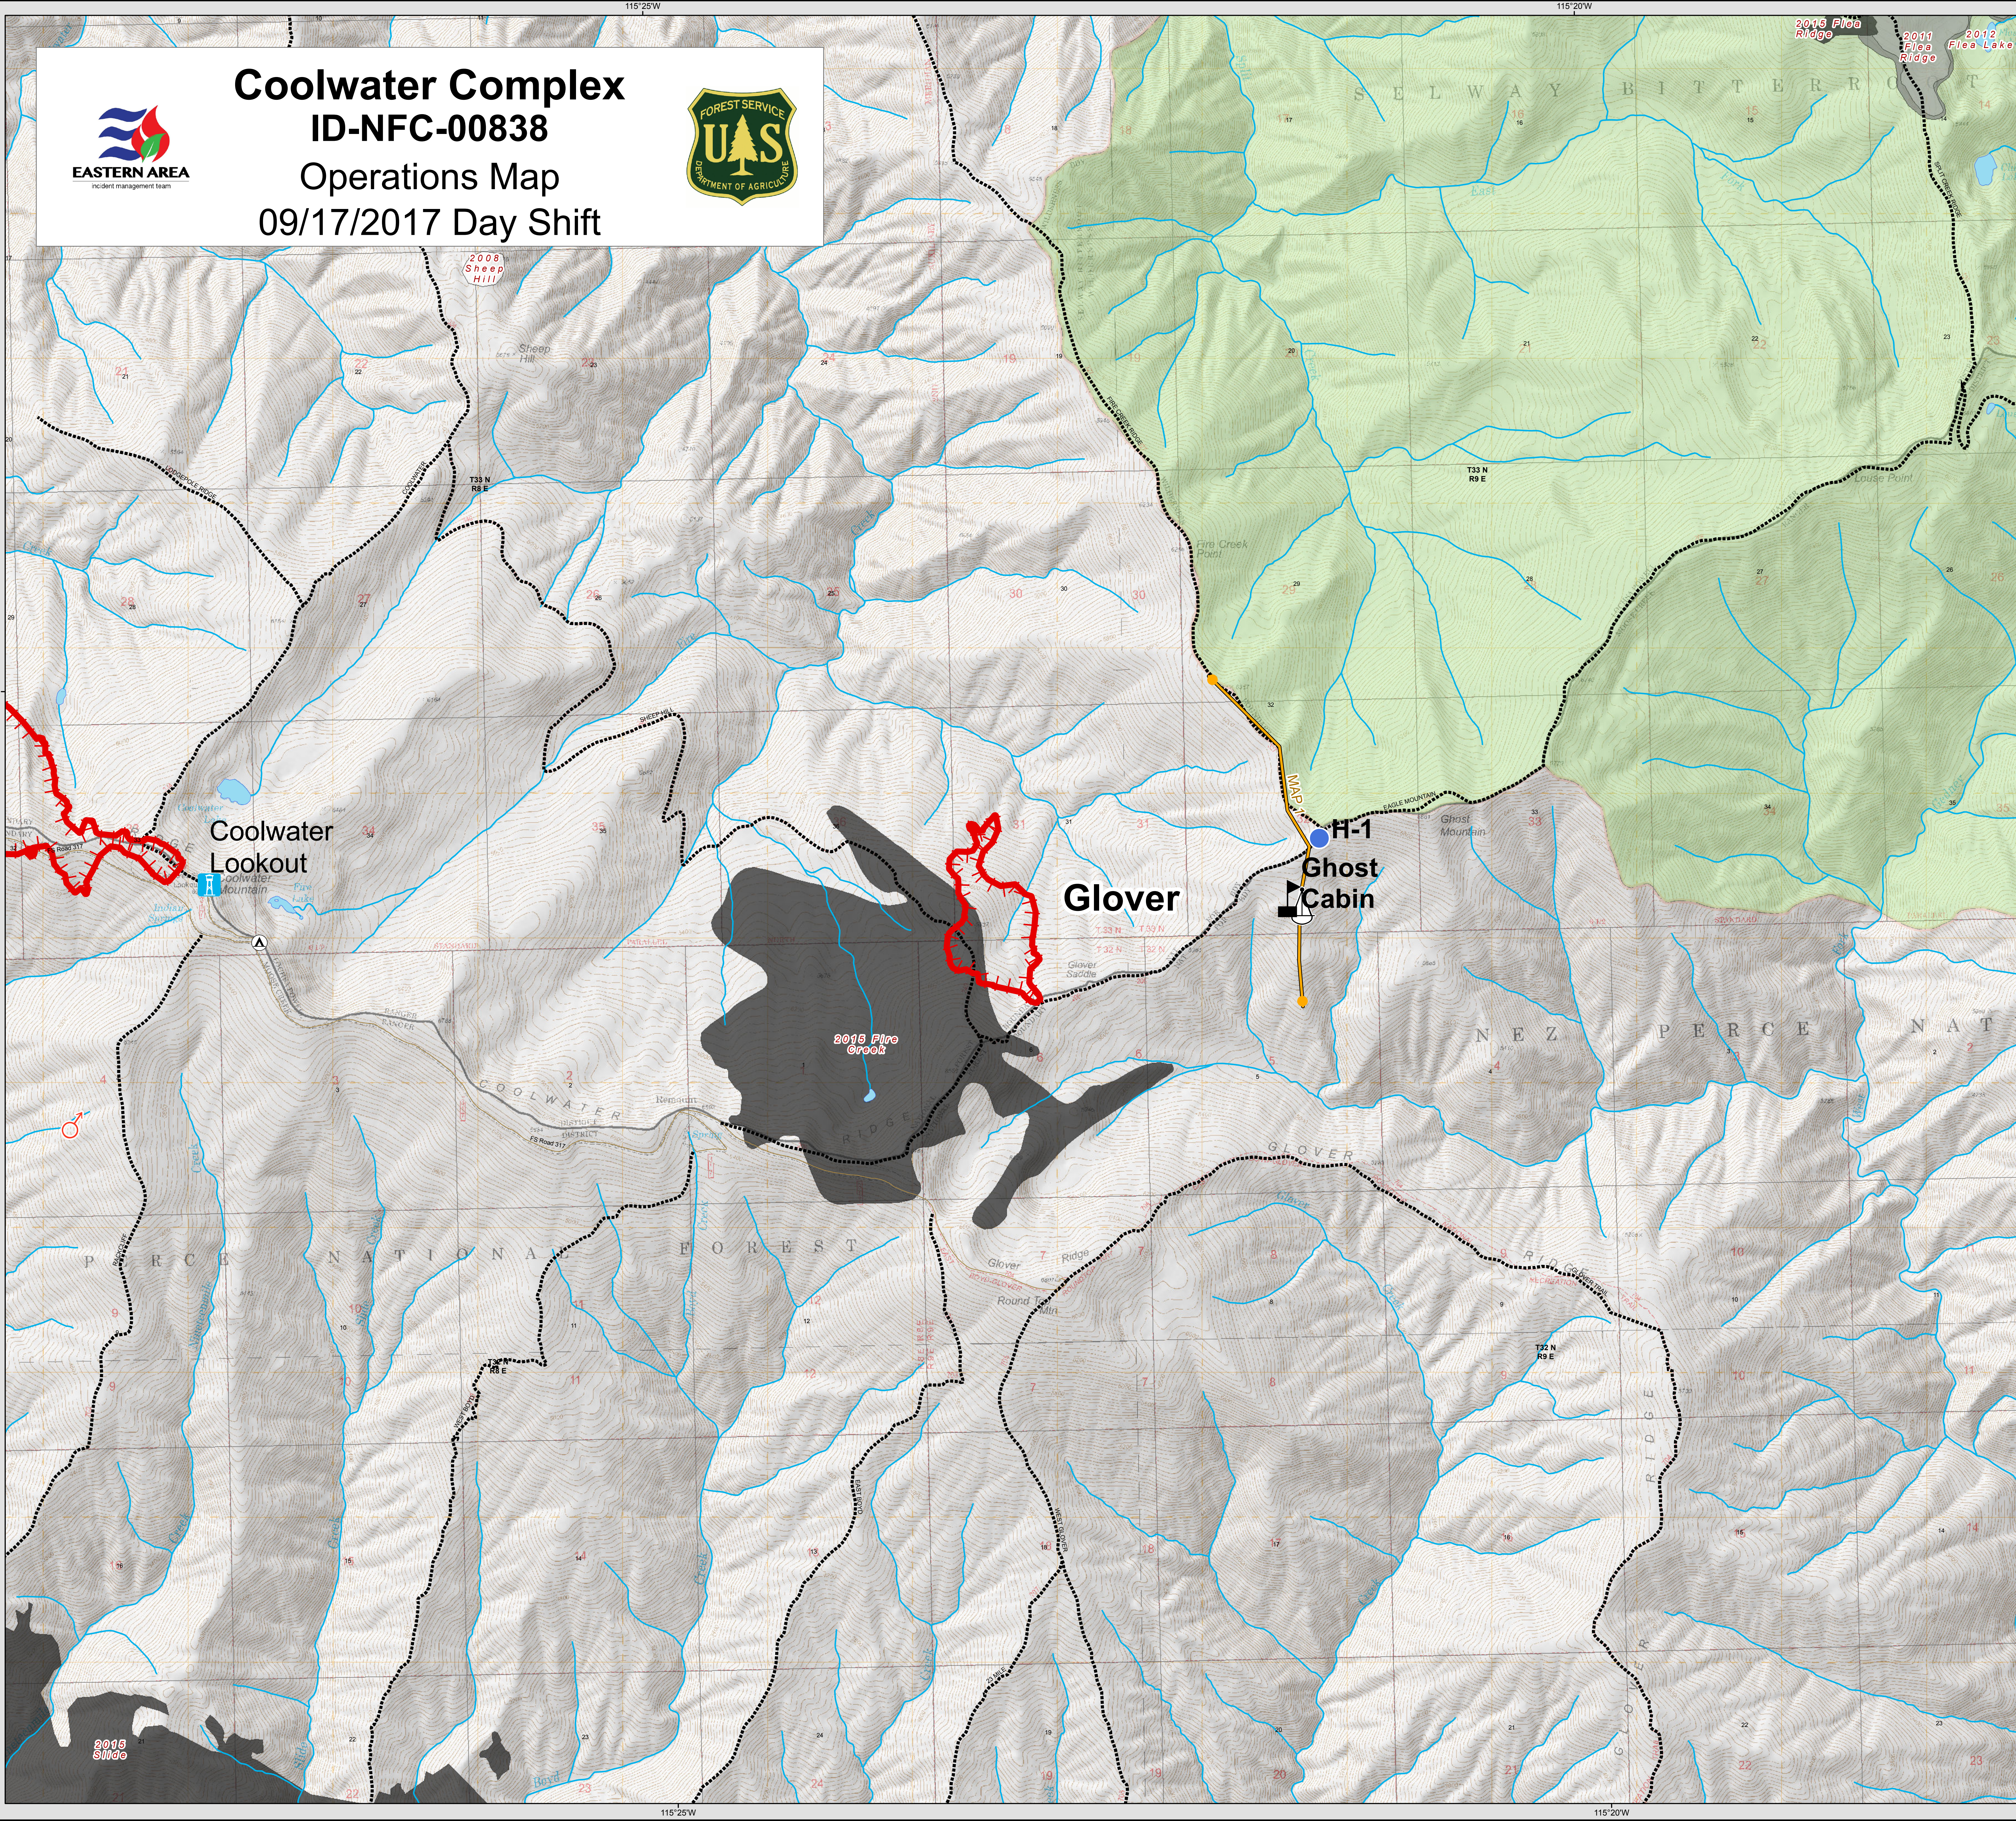

Coolwater Complex

ID-NFC-00838

Operations Map

09/17/2017 Day Shift

**Ops Points**

- Helispot
- Sling Site
- Spot Fire
- Value at Risk

Ops Lines

- Uncontrolled Fire Edge
- Management Action Point

Notable Features

- Camping Area
- Lookout Tower
- Trail
- Forest Service Road
- Stream
- Water Body
- Wilderness

Fire History (By Year)

- 2008
- 2011
- 2012
- 2015

Prepared By:
Eastern Area Team
9/16/2017 1:52:45 PM

Lat Long Grid
NAD 1983 Datum
Degrees Decimal Minutes

Total Complex Size :
3,118 acres (GIS Calculated
9/14/17 1630)
Andy's Hump: 1664 ac
Glover: 102 ac
Old Man: 1352 ac