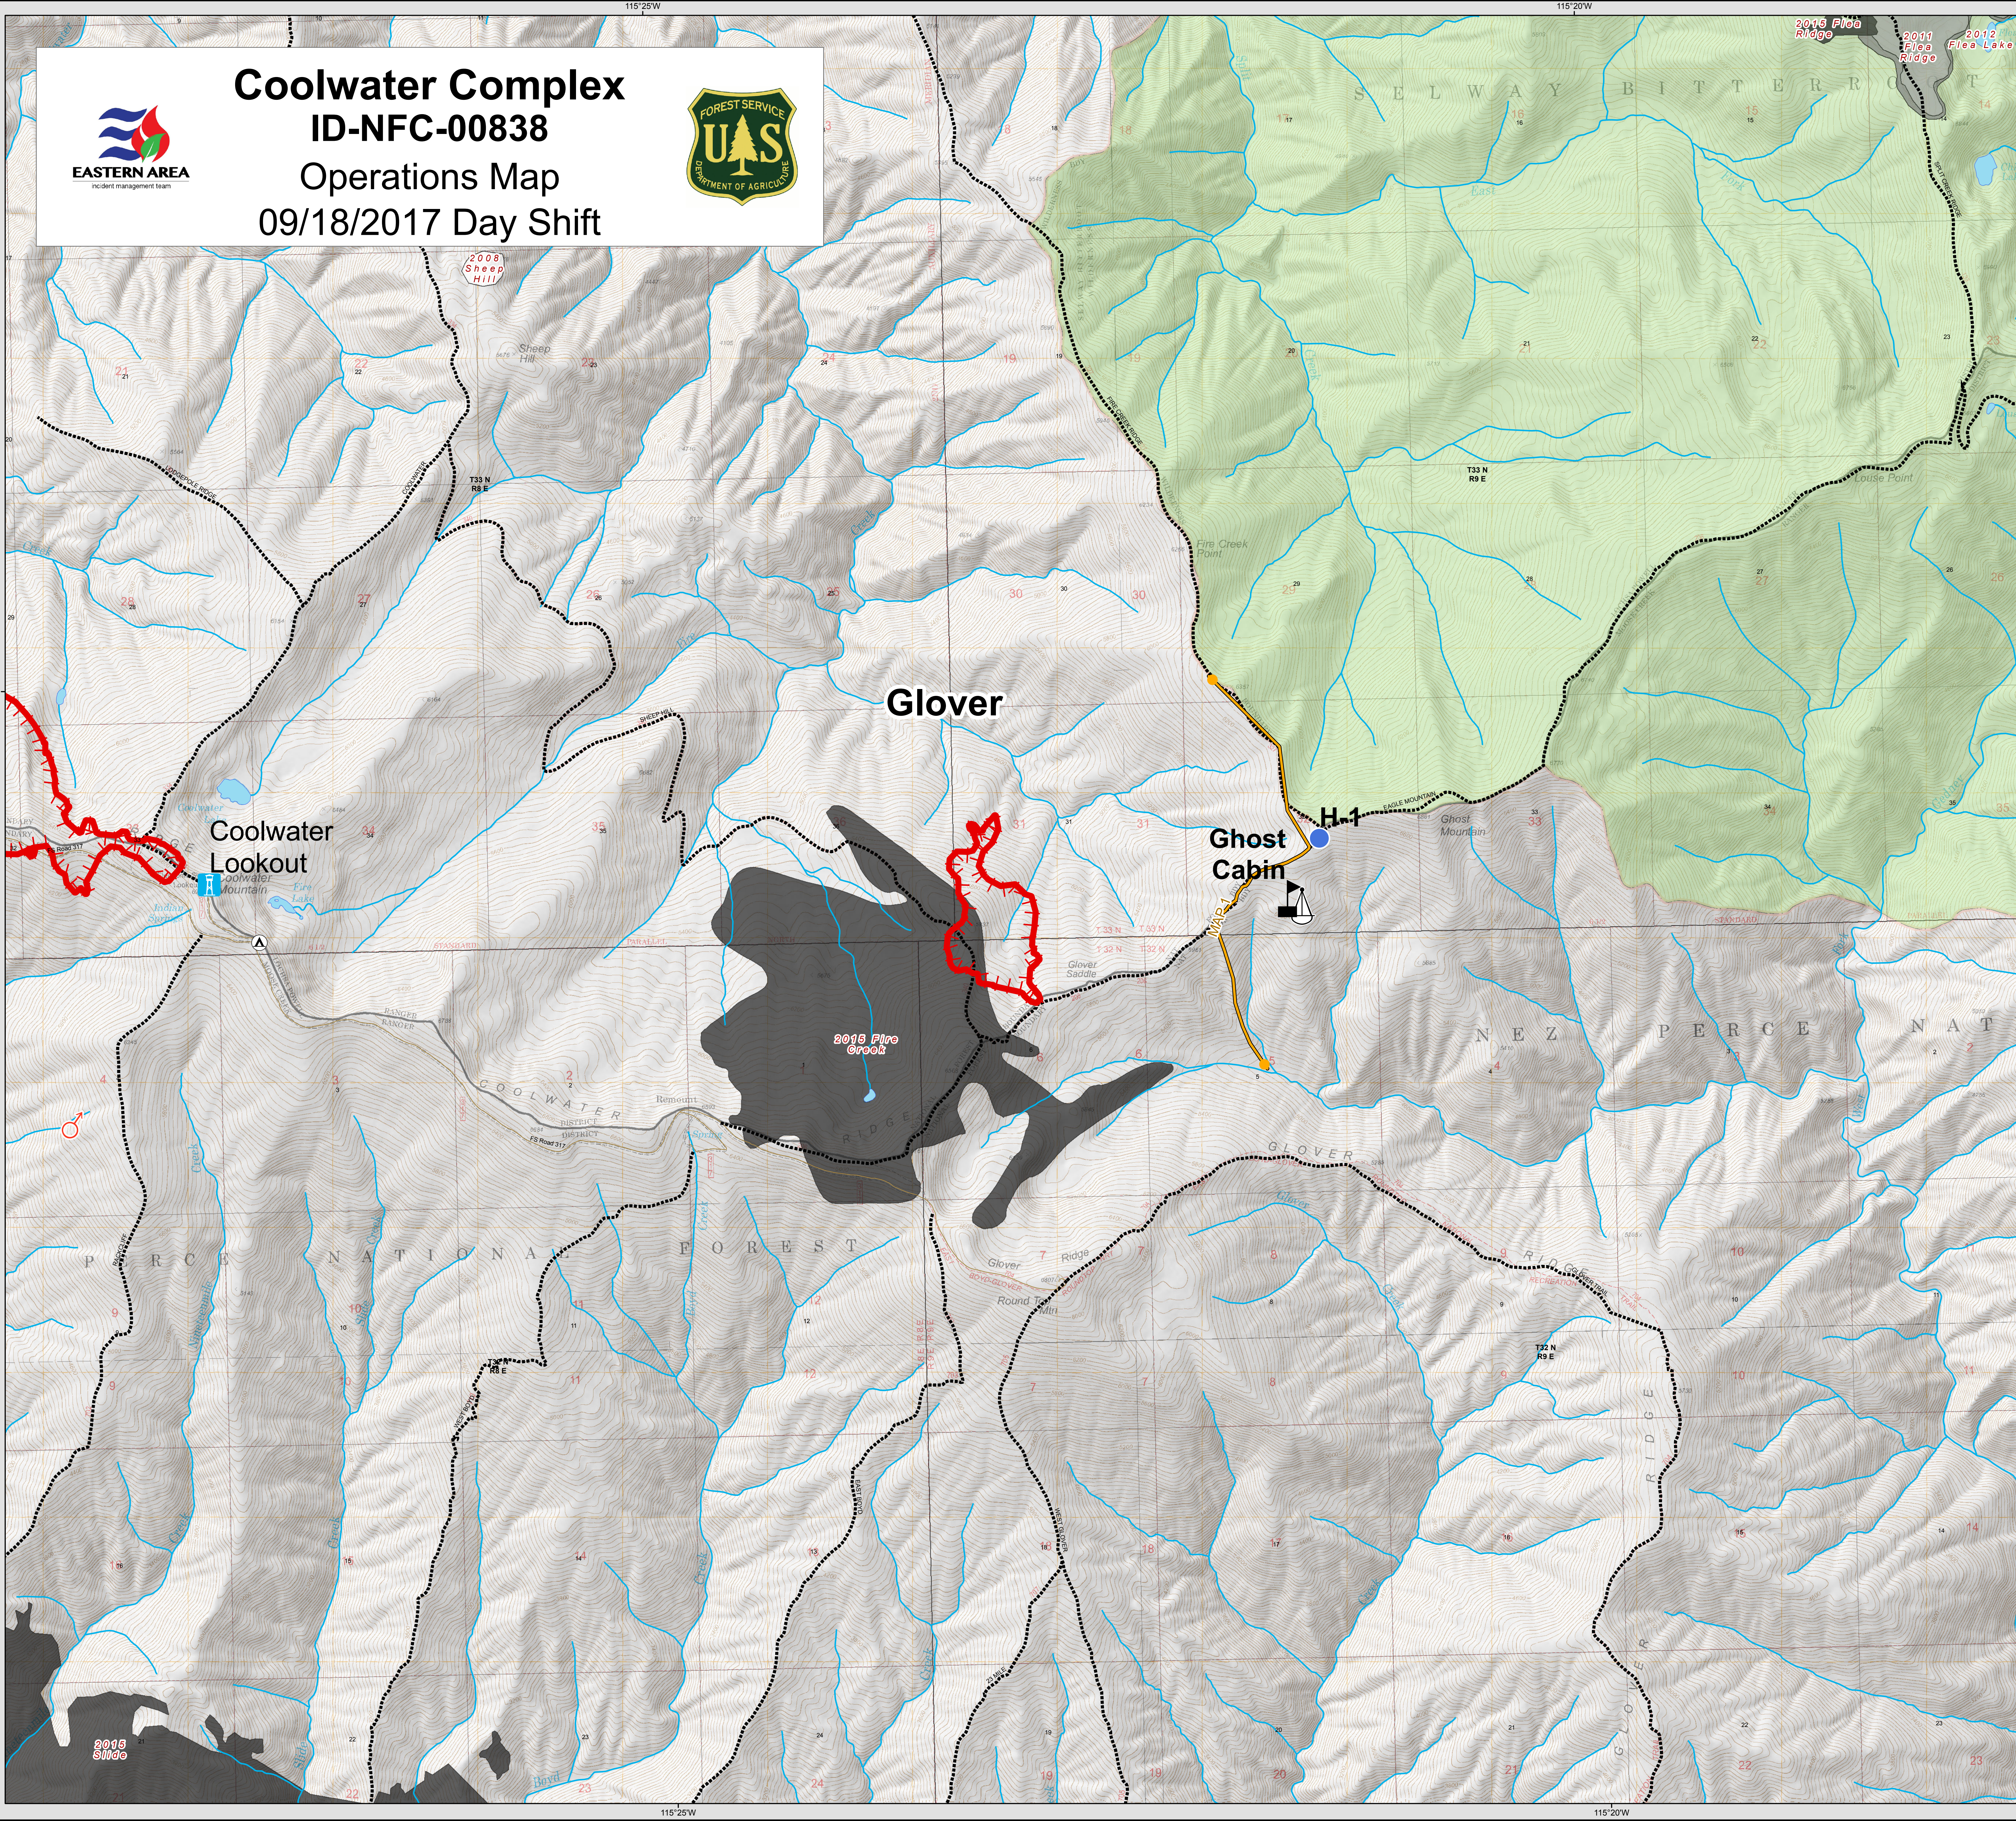

Coolwater Complex

ID-NFC-00838

Operations Map

09/18/2017 Day Shift

Ops Points

- Helispot
- Sling Site
- Spot Fire
- Camping Area
- Lookout Tower
- Value at Risk

Notable Features

- Spot Fire
- Camping Area
- Lookout Tower
- Value at Risk

Ops Lines

- Trail
- Forest Service Road
- Uncontrolled Fire Edge
- Stream
- Management Action Point
- Water Body
- Wilderness

Fire History (By Year)

- 2008
- 2011
- 2012
- 2015

Prepared By:
Eastern Area Team
9/18/2017 1:15:47 PM

Lat Long Grid
NAD 1983 Datum
Degrees Decimal Minutes

Total Complex Size :
3,264 acres (GIS Calculated
9/17/17 1330)
Andy's Hump: 1,728 ac
Glover: 102 ac
Old Man: 1,434 ac