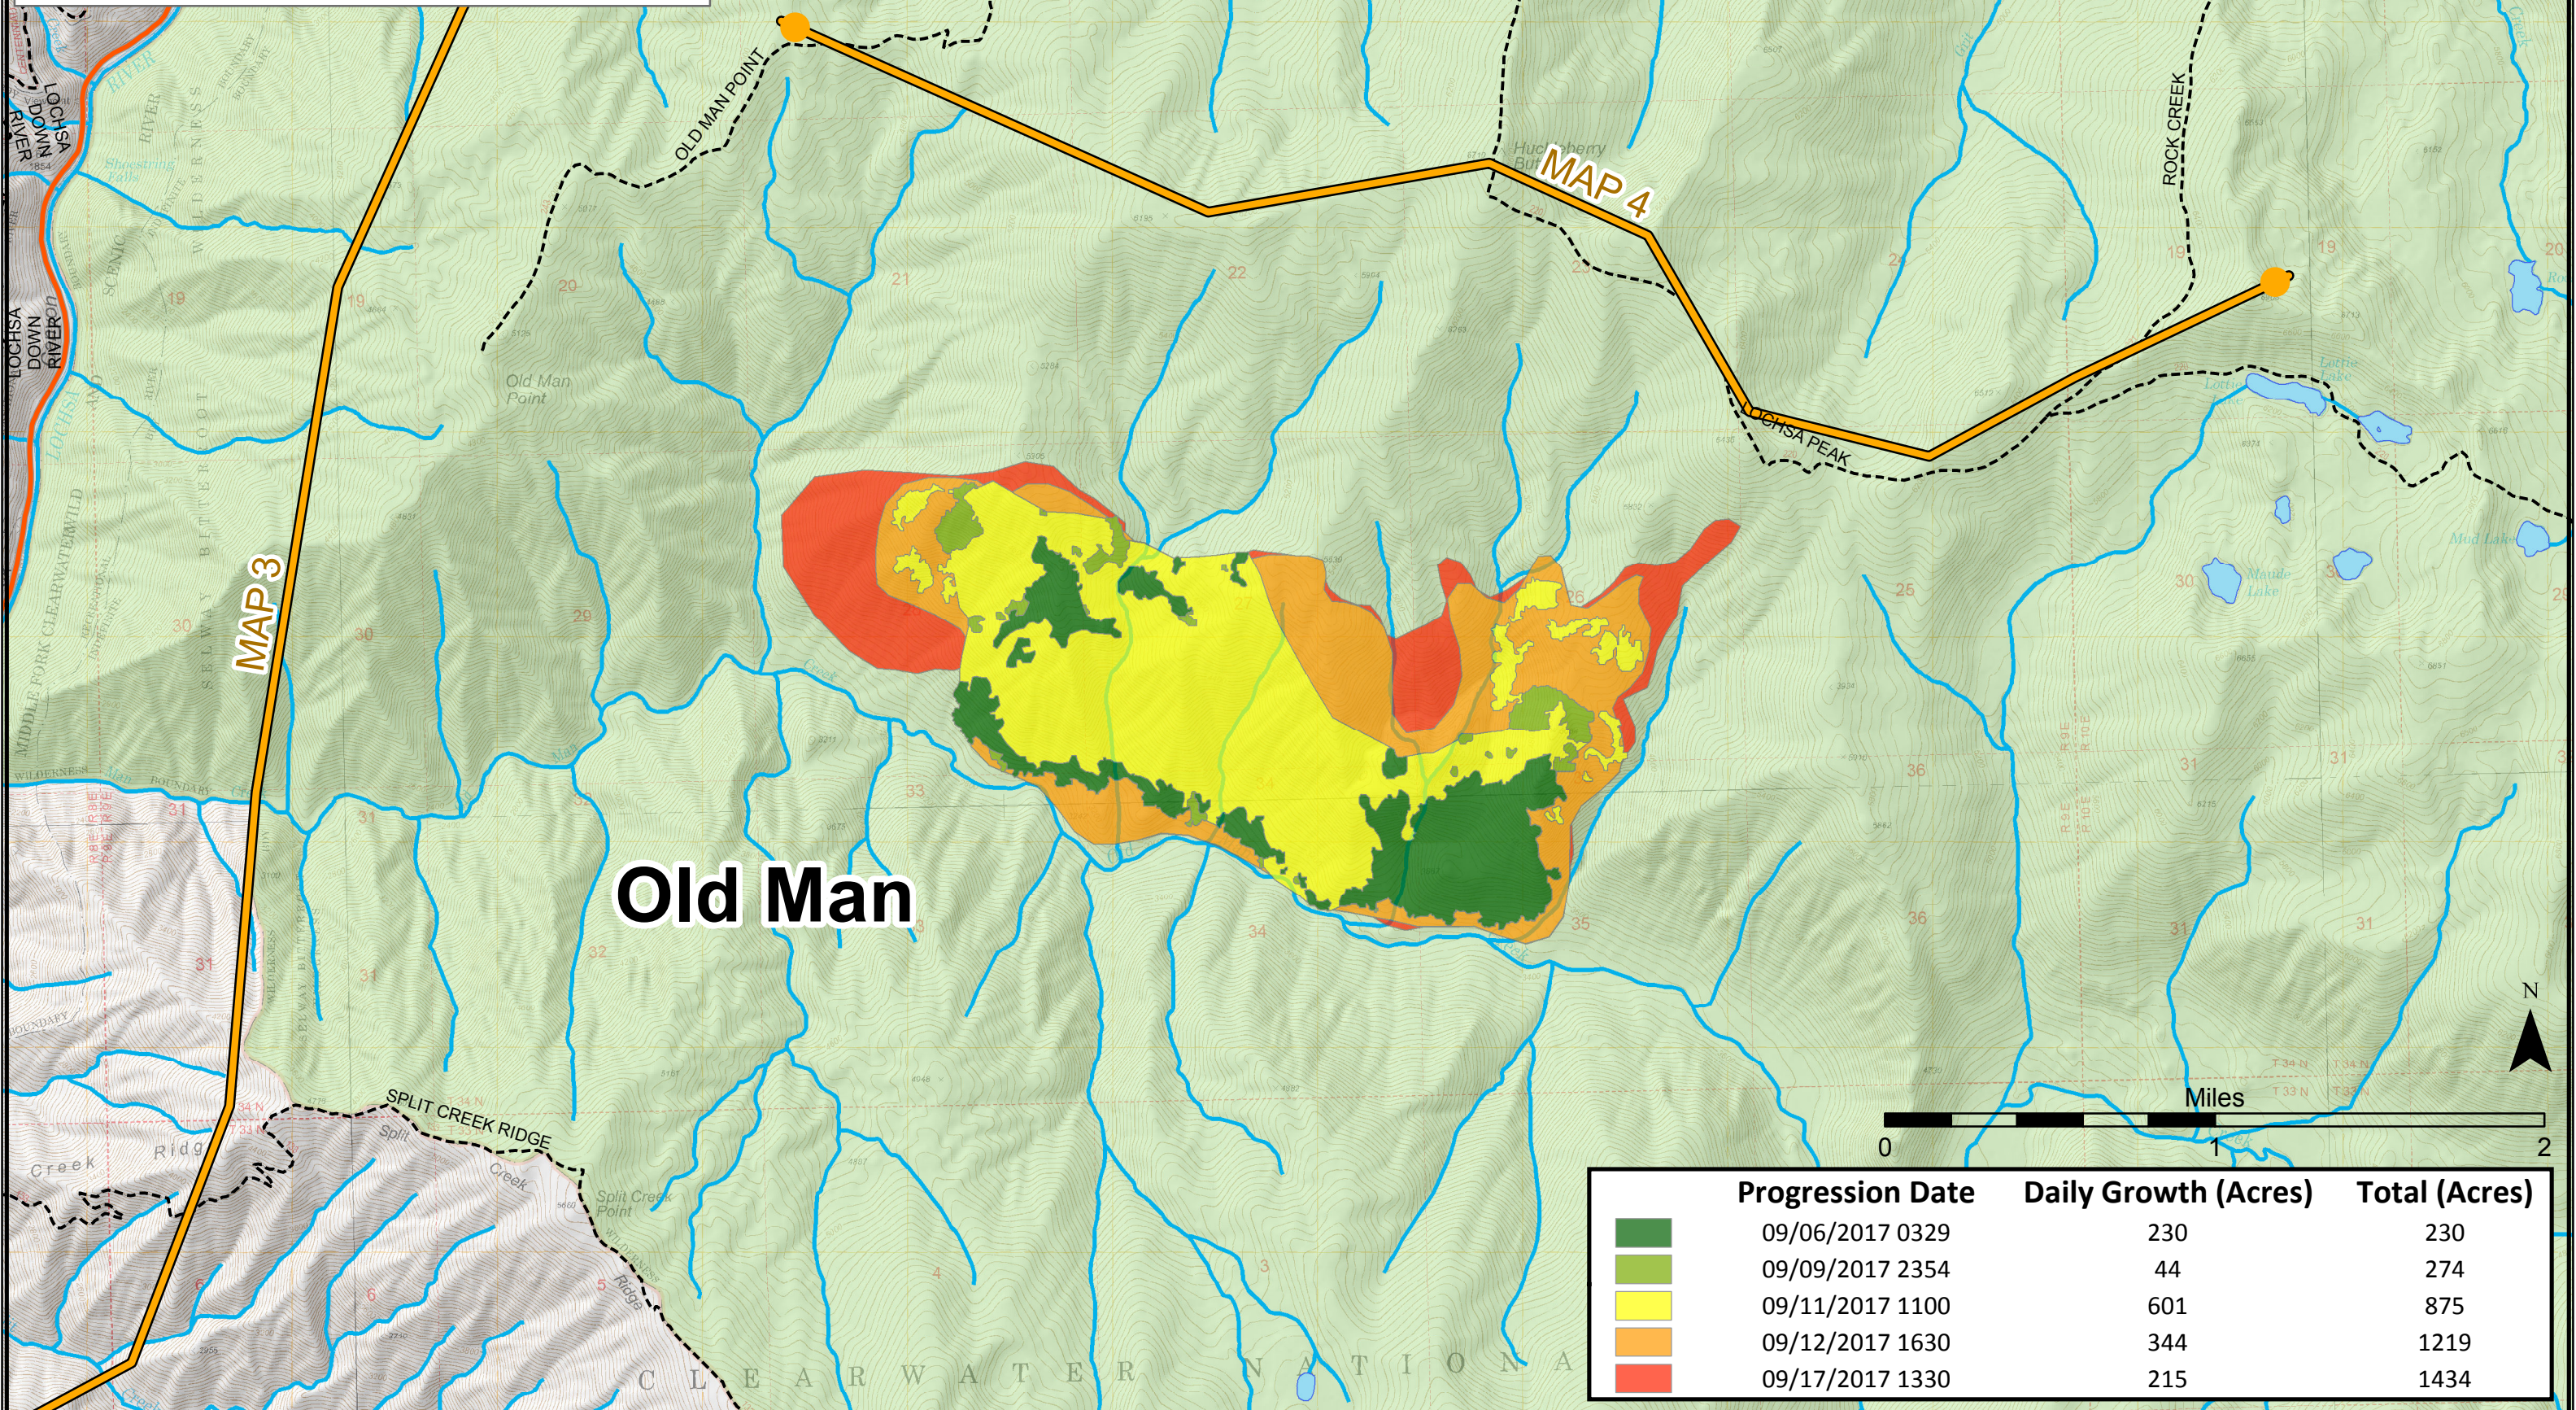

# Coolwater Complex

## ID-NFC-00838

### Progression Map - Old Man Fire

September 18, 2017

# Old Man

Progression Date	Daily Growth (Acres)	Total (Acres)
09/06/2017 0329	230	230
09/09/2017 2354	44	274
09/11/2017 1100	601	875
09/12/2017 1630	344	1219
09/17/2017 1330	215	1434