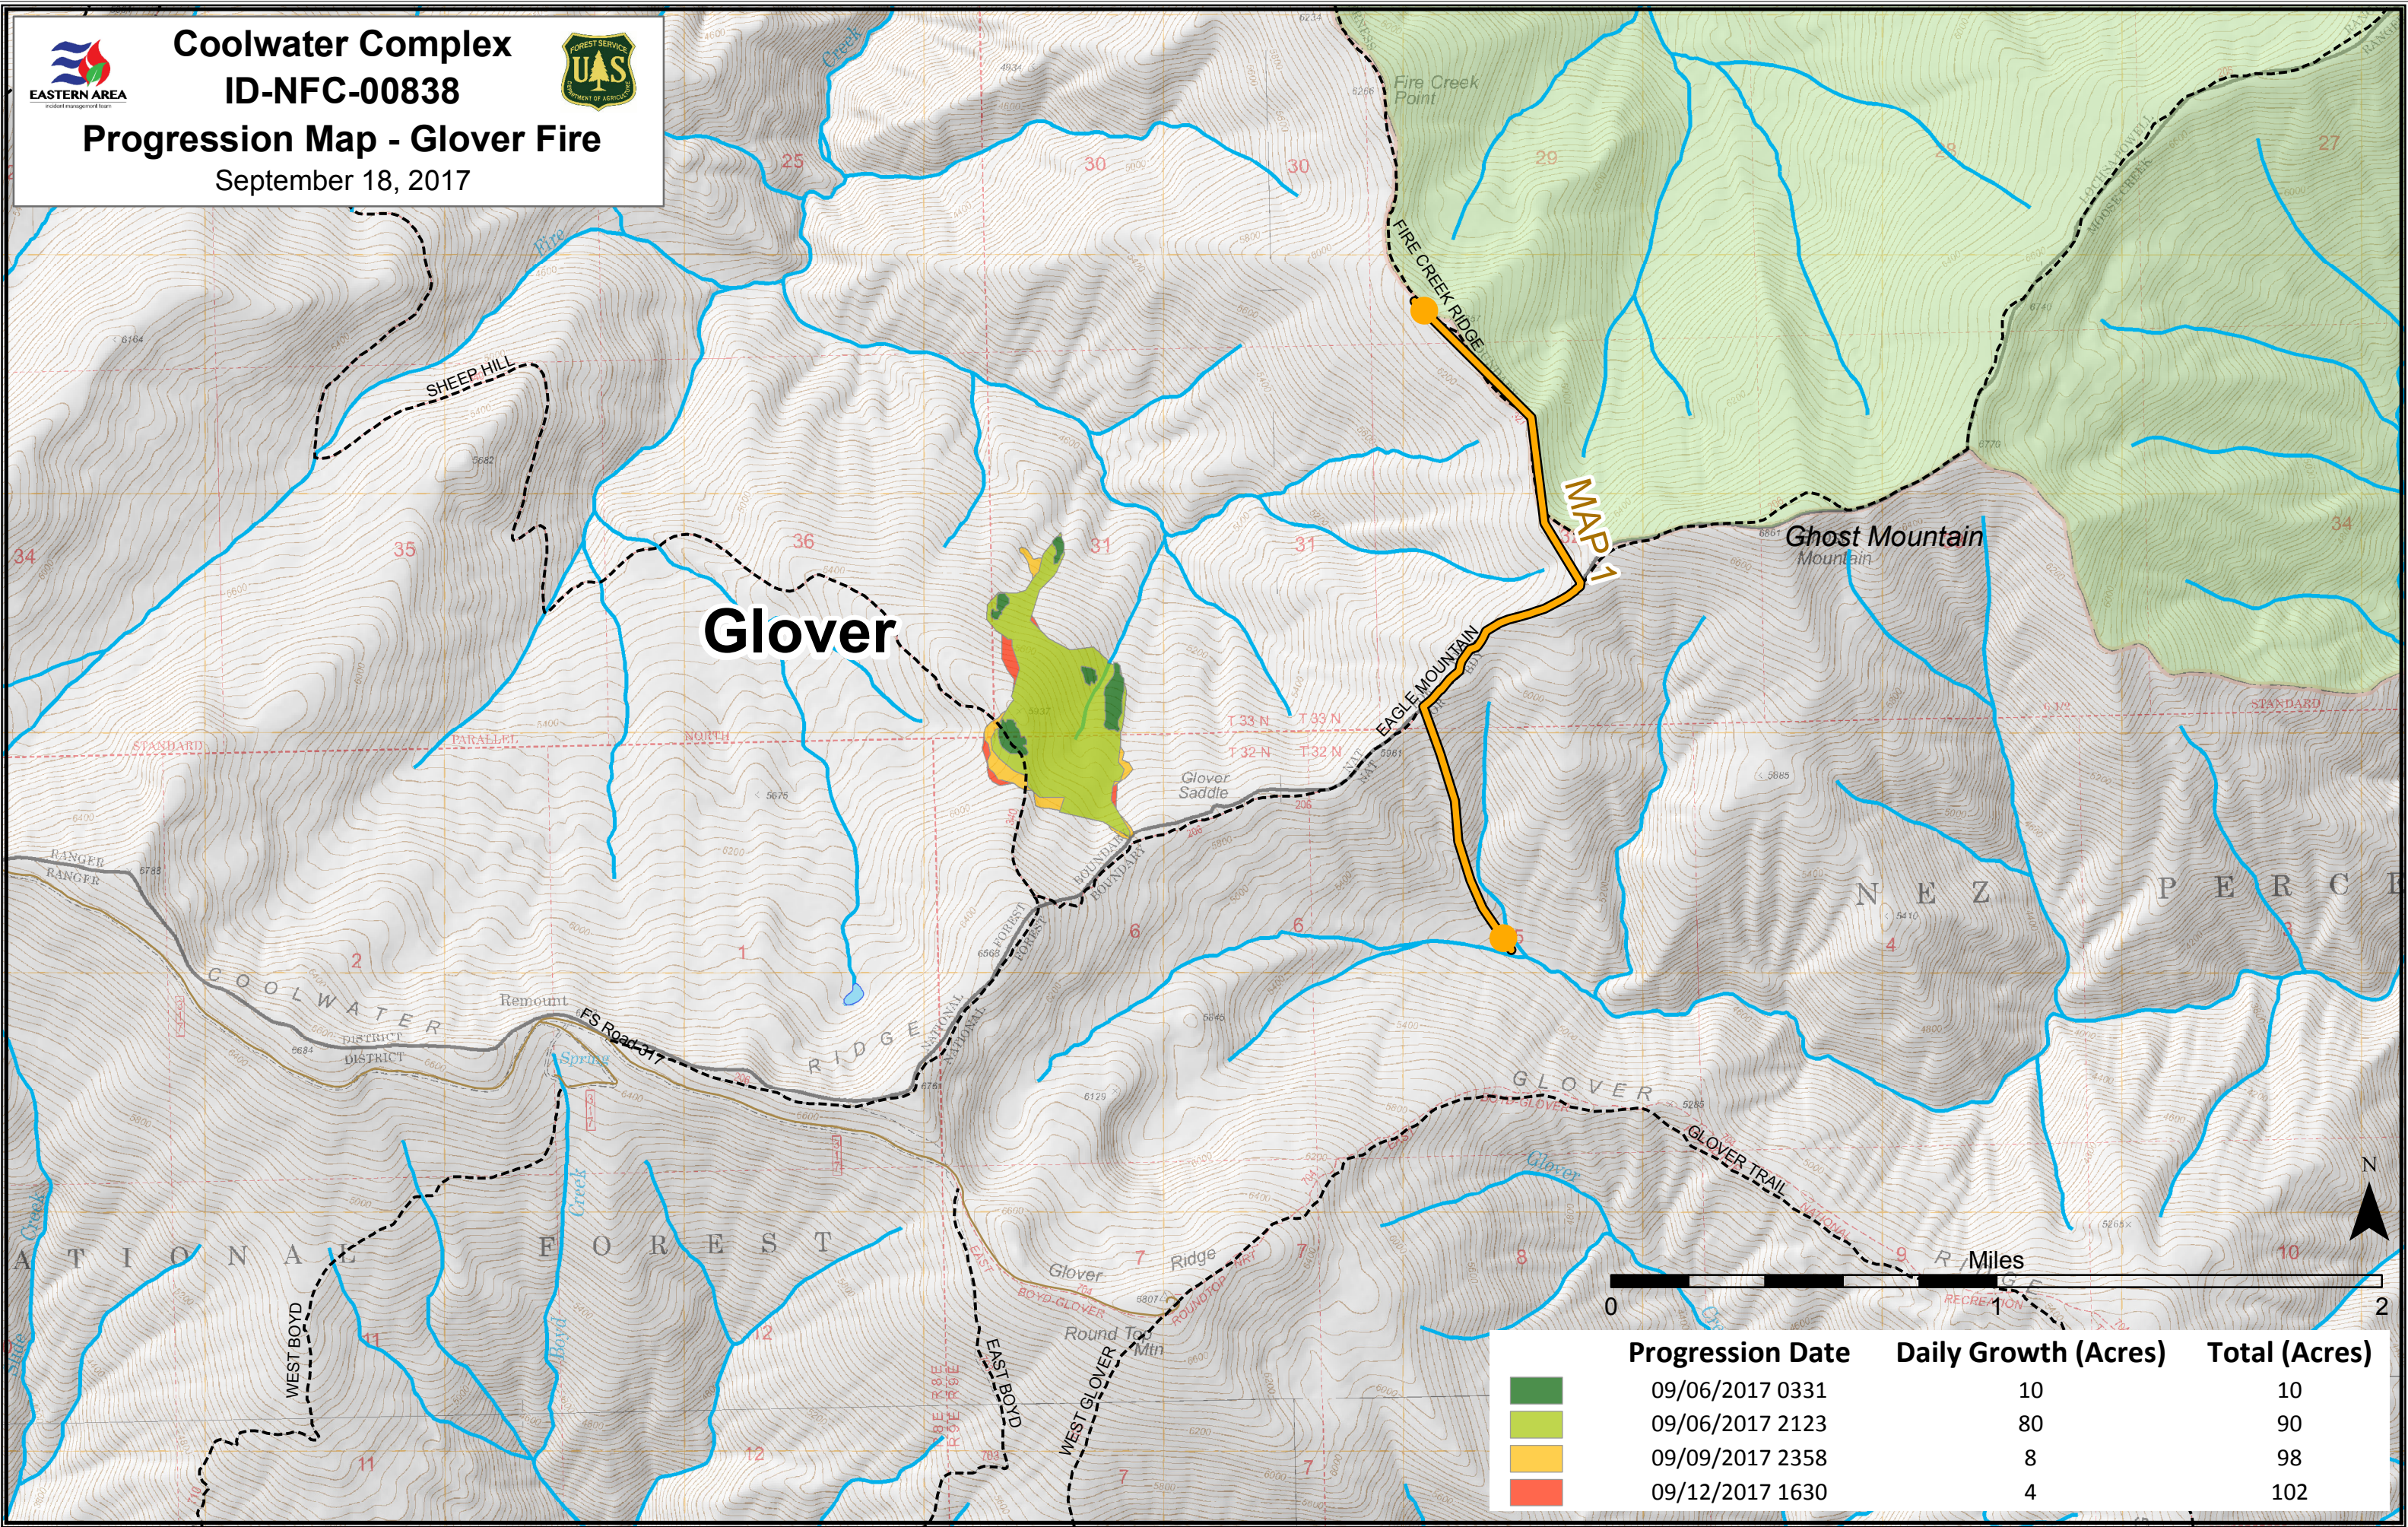

Coolwater Complex

ID-NFC-00838

Progression Map - Glover Fire

September 18, 2017

Progression Date	Daily Growth (Acres)	Total (Acres)
09/06/2017 0331	10	10
09/06/2017 2123	80	90
09/09/2017 2358	8	98
09/12/2017 1630	4	102