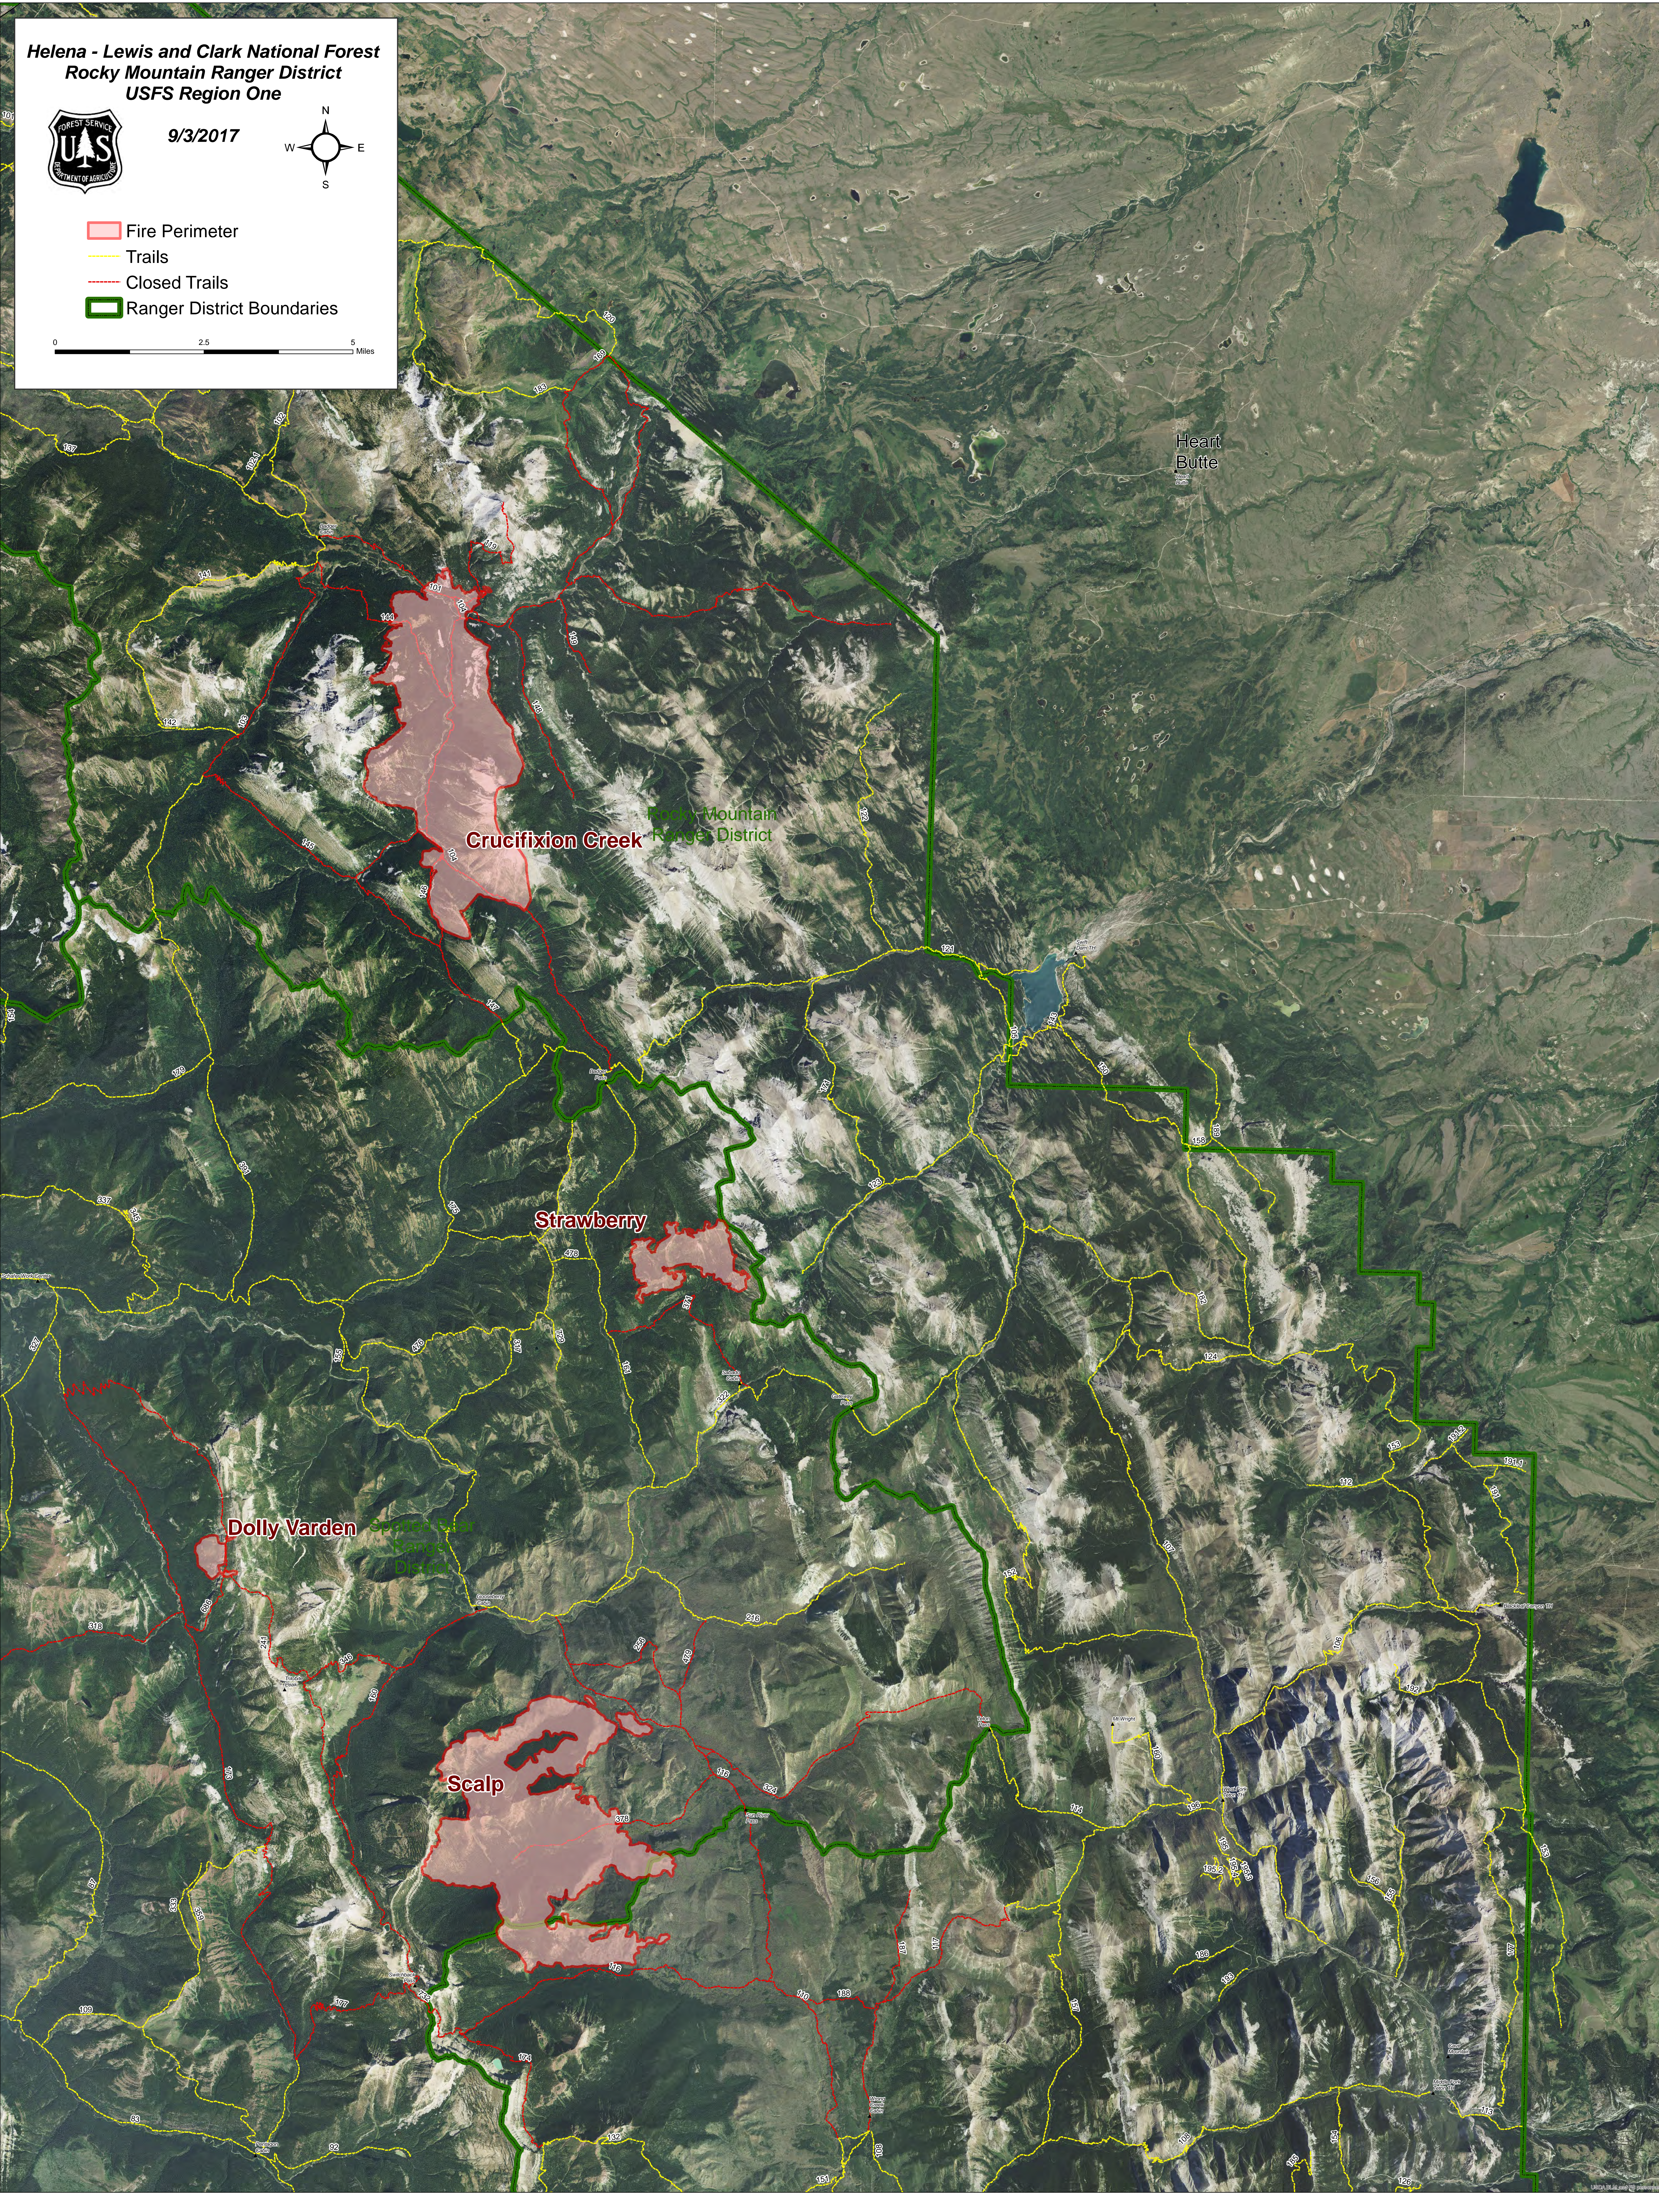

Helena - Lewis and Clark National Forest
Rocky Mountain Ranger District
USFS Region One

9/3/2017

- Fire Perimeter
- Trails
- Closed Trails
- Ranger District Boundaries

0 2.5 5 Miles

Heart Butte

Crucifixion Creek

Strawberry

Dolly Varden

Scalp

Rocky Mountain
Ranger District

Sawtooth
Ranger District