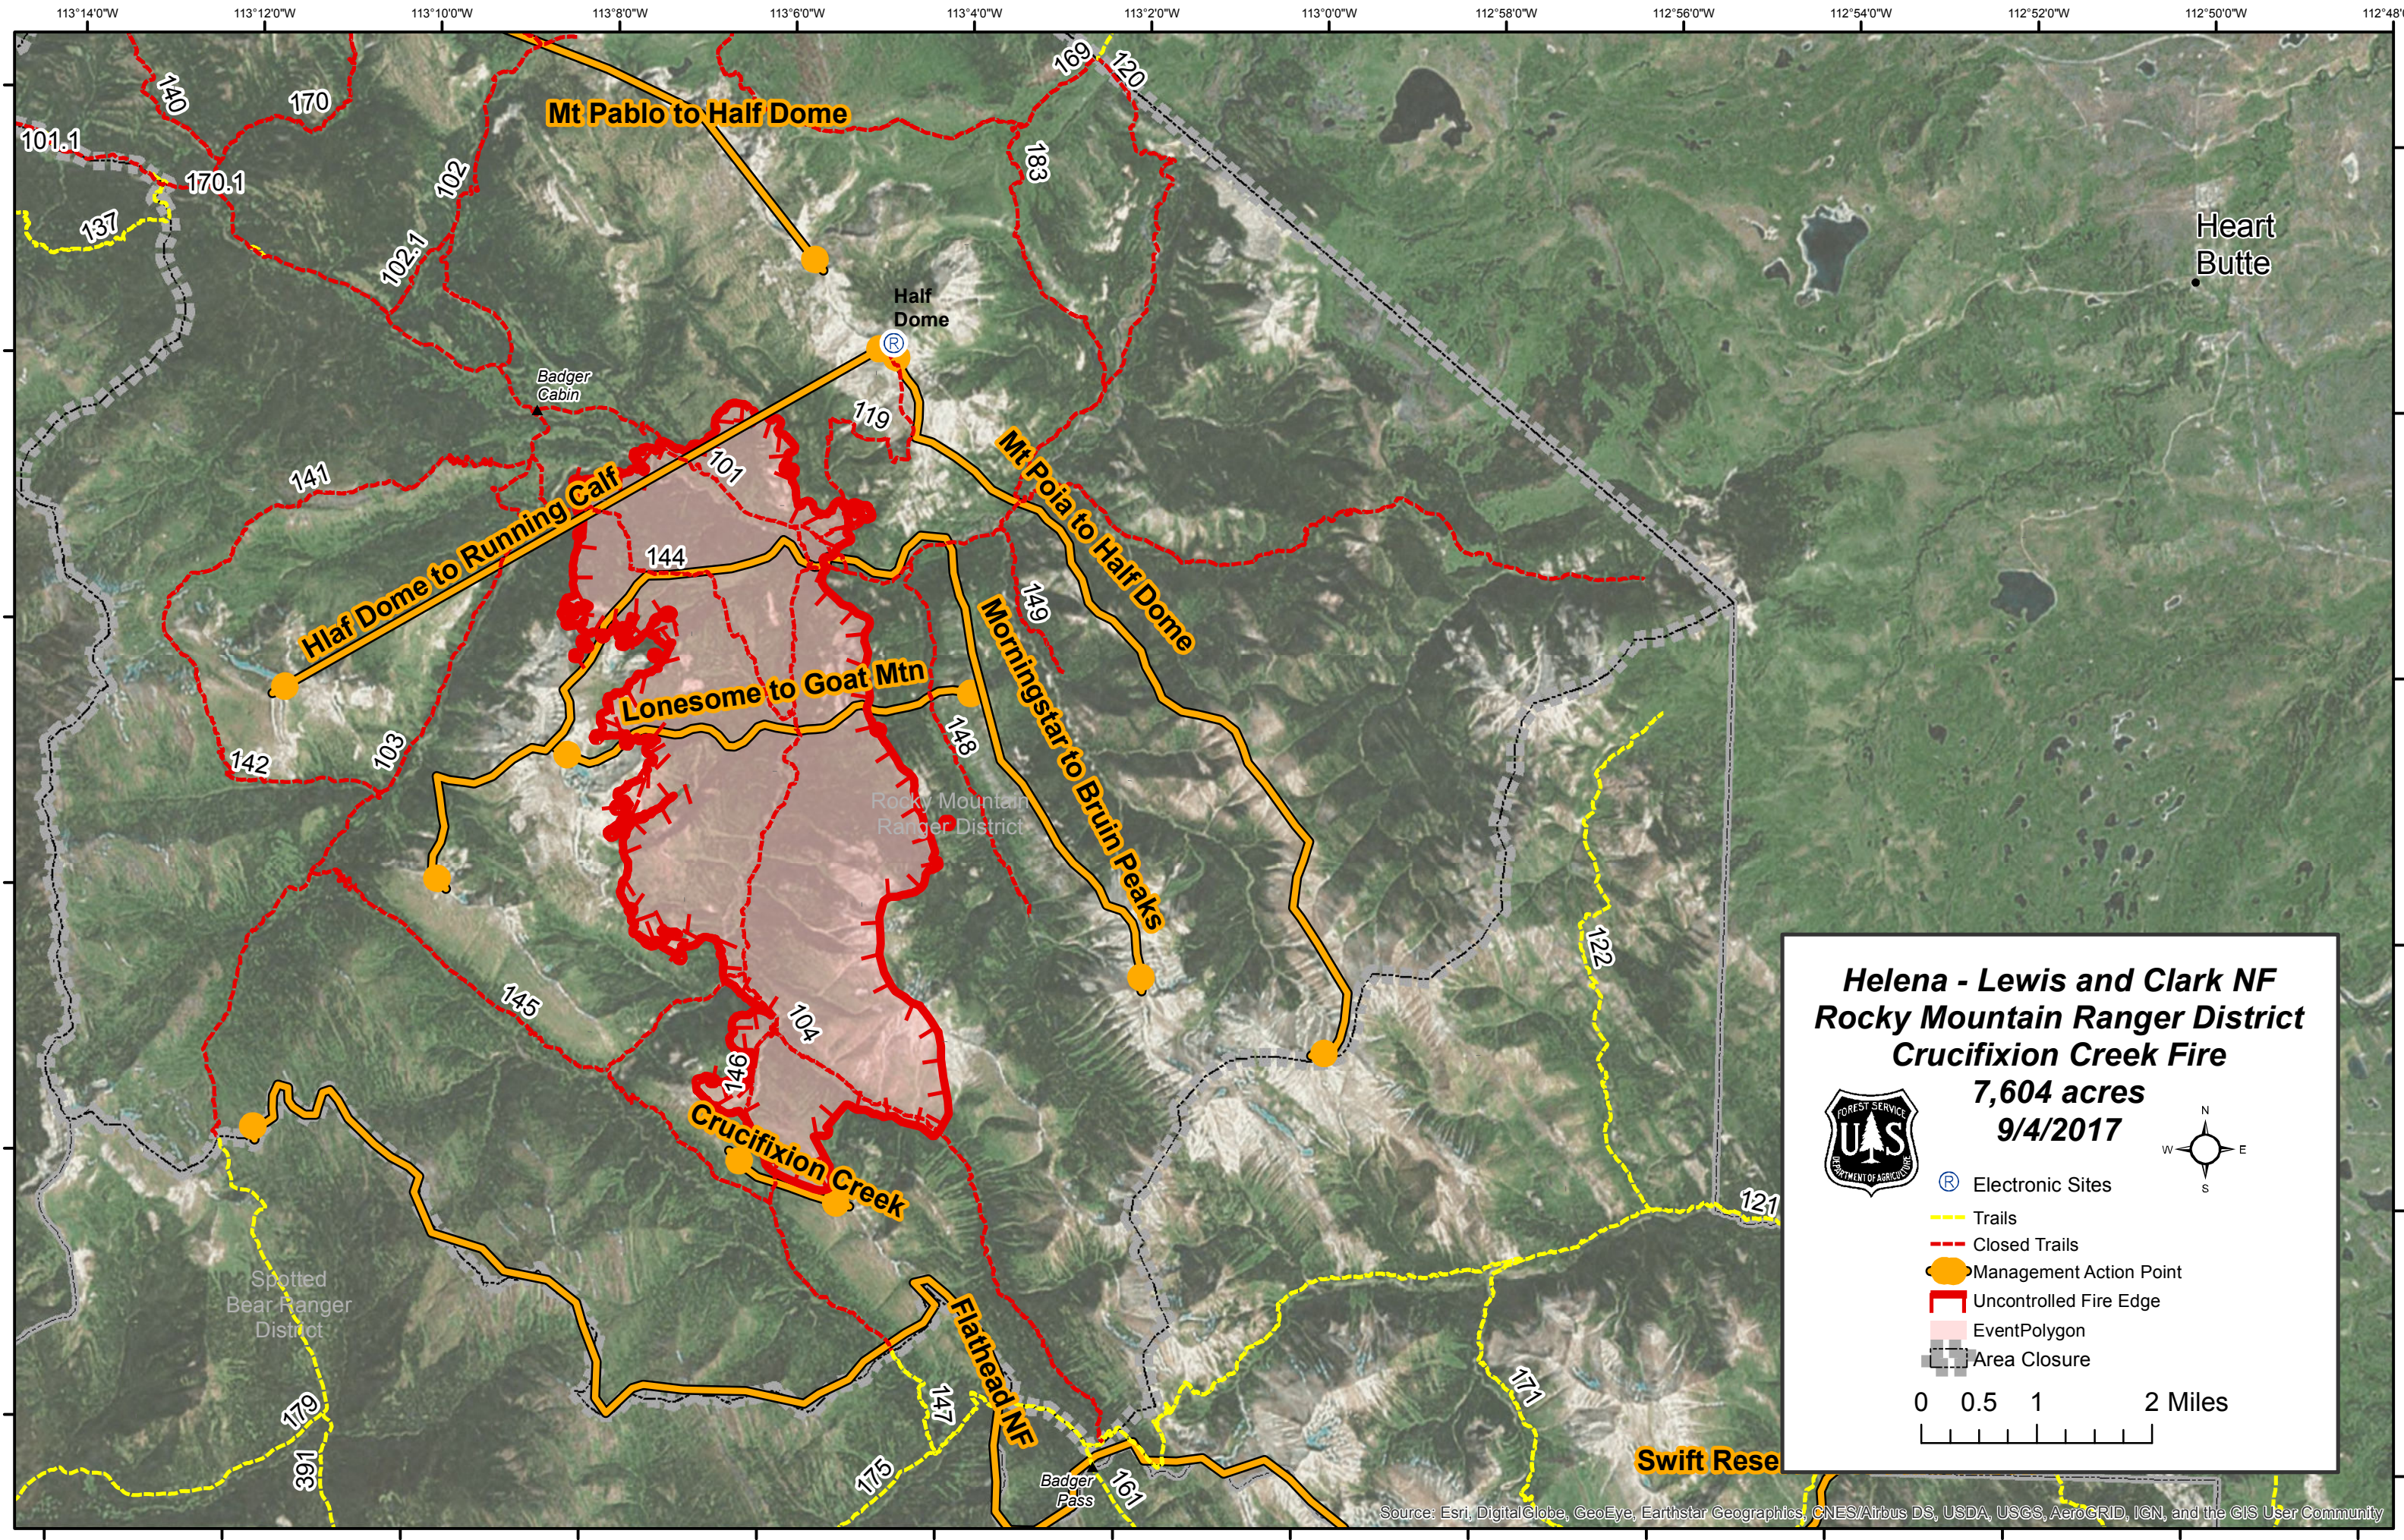

Mt Pablo to Half Dome

Half Dome to Running Calf

Lonesome to Goat Mtn

Crucifixion Creek

Flathead NF

Mt Poia to Half Dome

Morningstar to Bruin Peaks

Heart Butte

Half Dome

Badger Cabin

Rocky Mountain Ranger District

Spotted Bear Ranger District

Swift Rese

Badger Pass

113°14'0"W 113°12'0"W 113°10'0"W 113°8'0"W 113°6'0"W 113°4'0"W 113°2'0"W 113°0'0"W 112°58'0"W 112°56'0"W 112°54'0"W 112°52'0"W 112°50'0"W 112°48'0"W

48°18'0"N
48°16'0"N
48°14'0"N
48°12'0"N
48°10'0"N
48°8'0"N

113°14'0"W 113°12'0"W 113°10'0"W 113°8'0"W 113°6'0"W 113°4'0"W 113°2'0"W 113°0'0"W 112°58'0"W 112°56'0"W 112°54'0"W 112°52'0"W 112°50'0"W 112°48'0"W