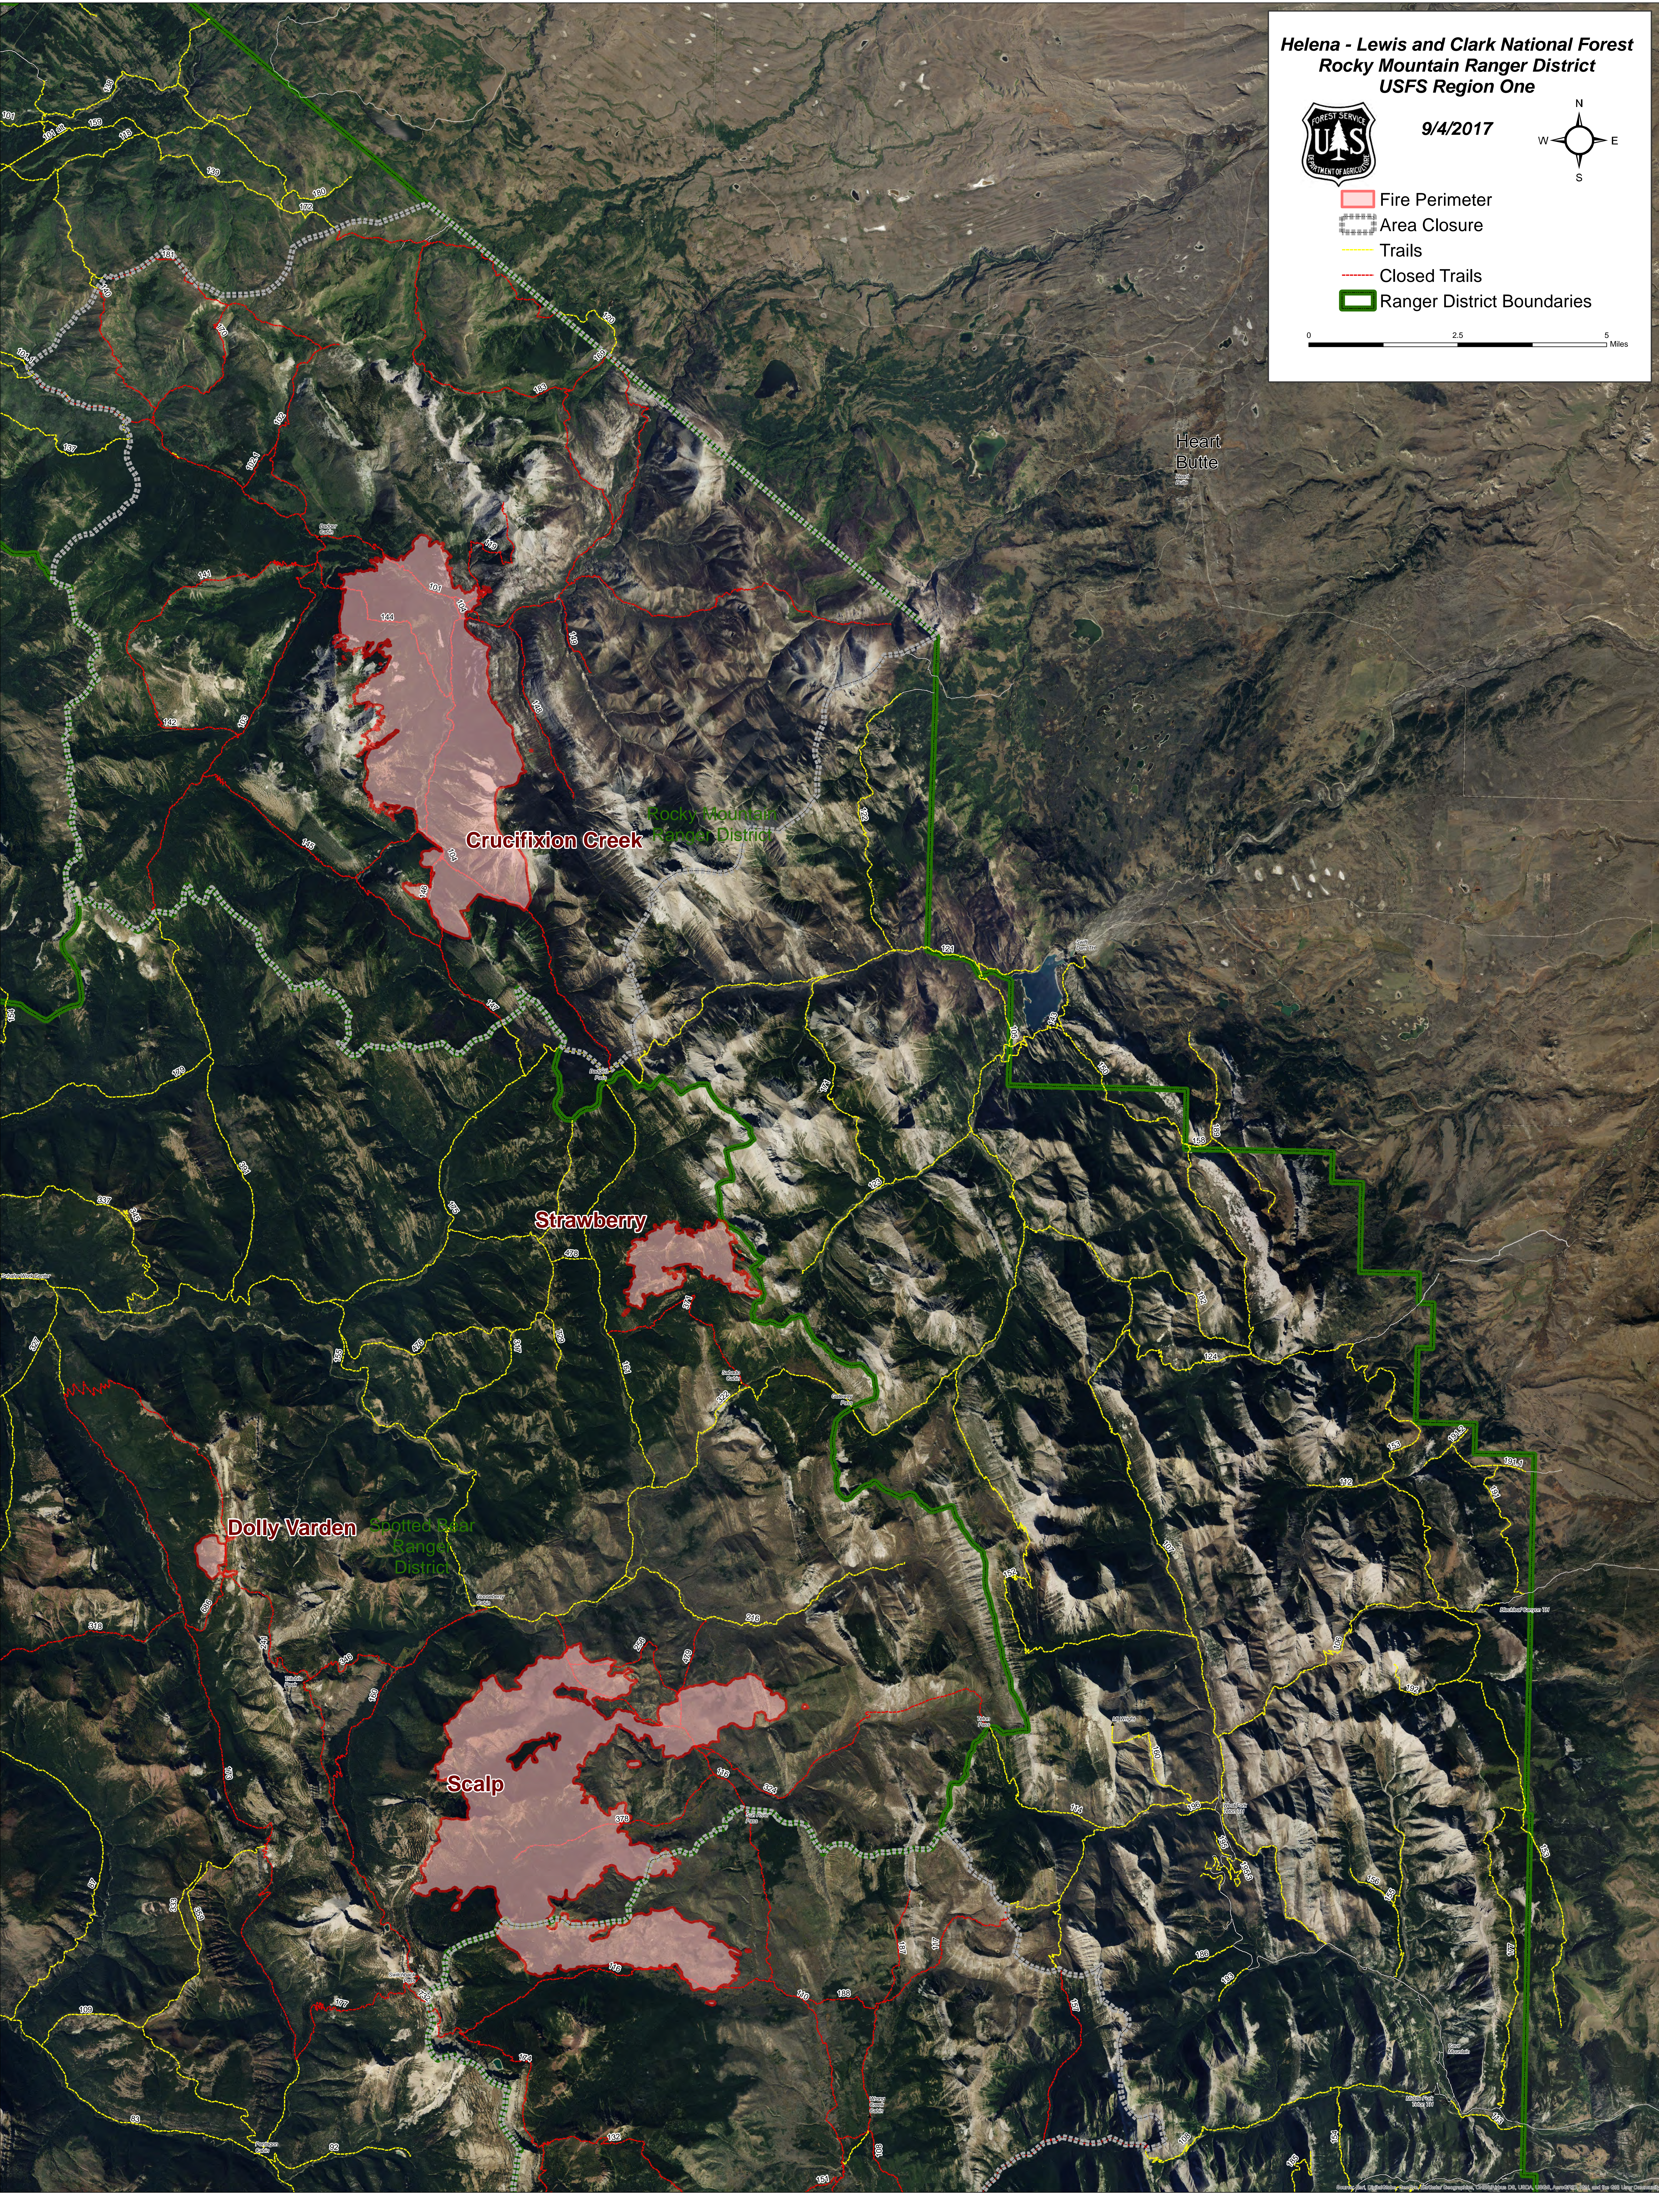

Helena - Lewis and Clark National Forest  
Rocky Mountain Ranger District  
USFS Region One

9/4/2017

- Fire Perimeter
- Area Closure
- Trails
- Closed Trails
- Ranger District Boundaries

Heart Butte

Crucifixion Creek

Strawberry

Dolly Varden

Scalp

Rocky Mountain  
Ranger District

Spotted Bear  
Ranger District