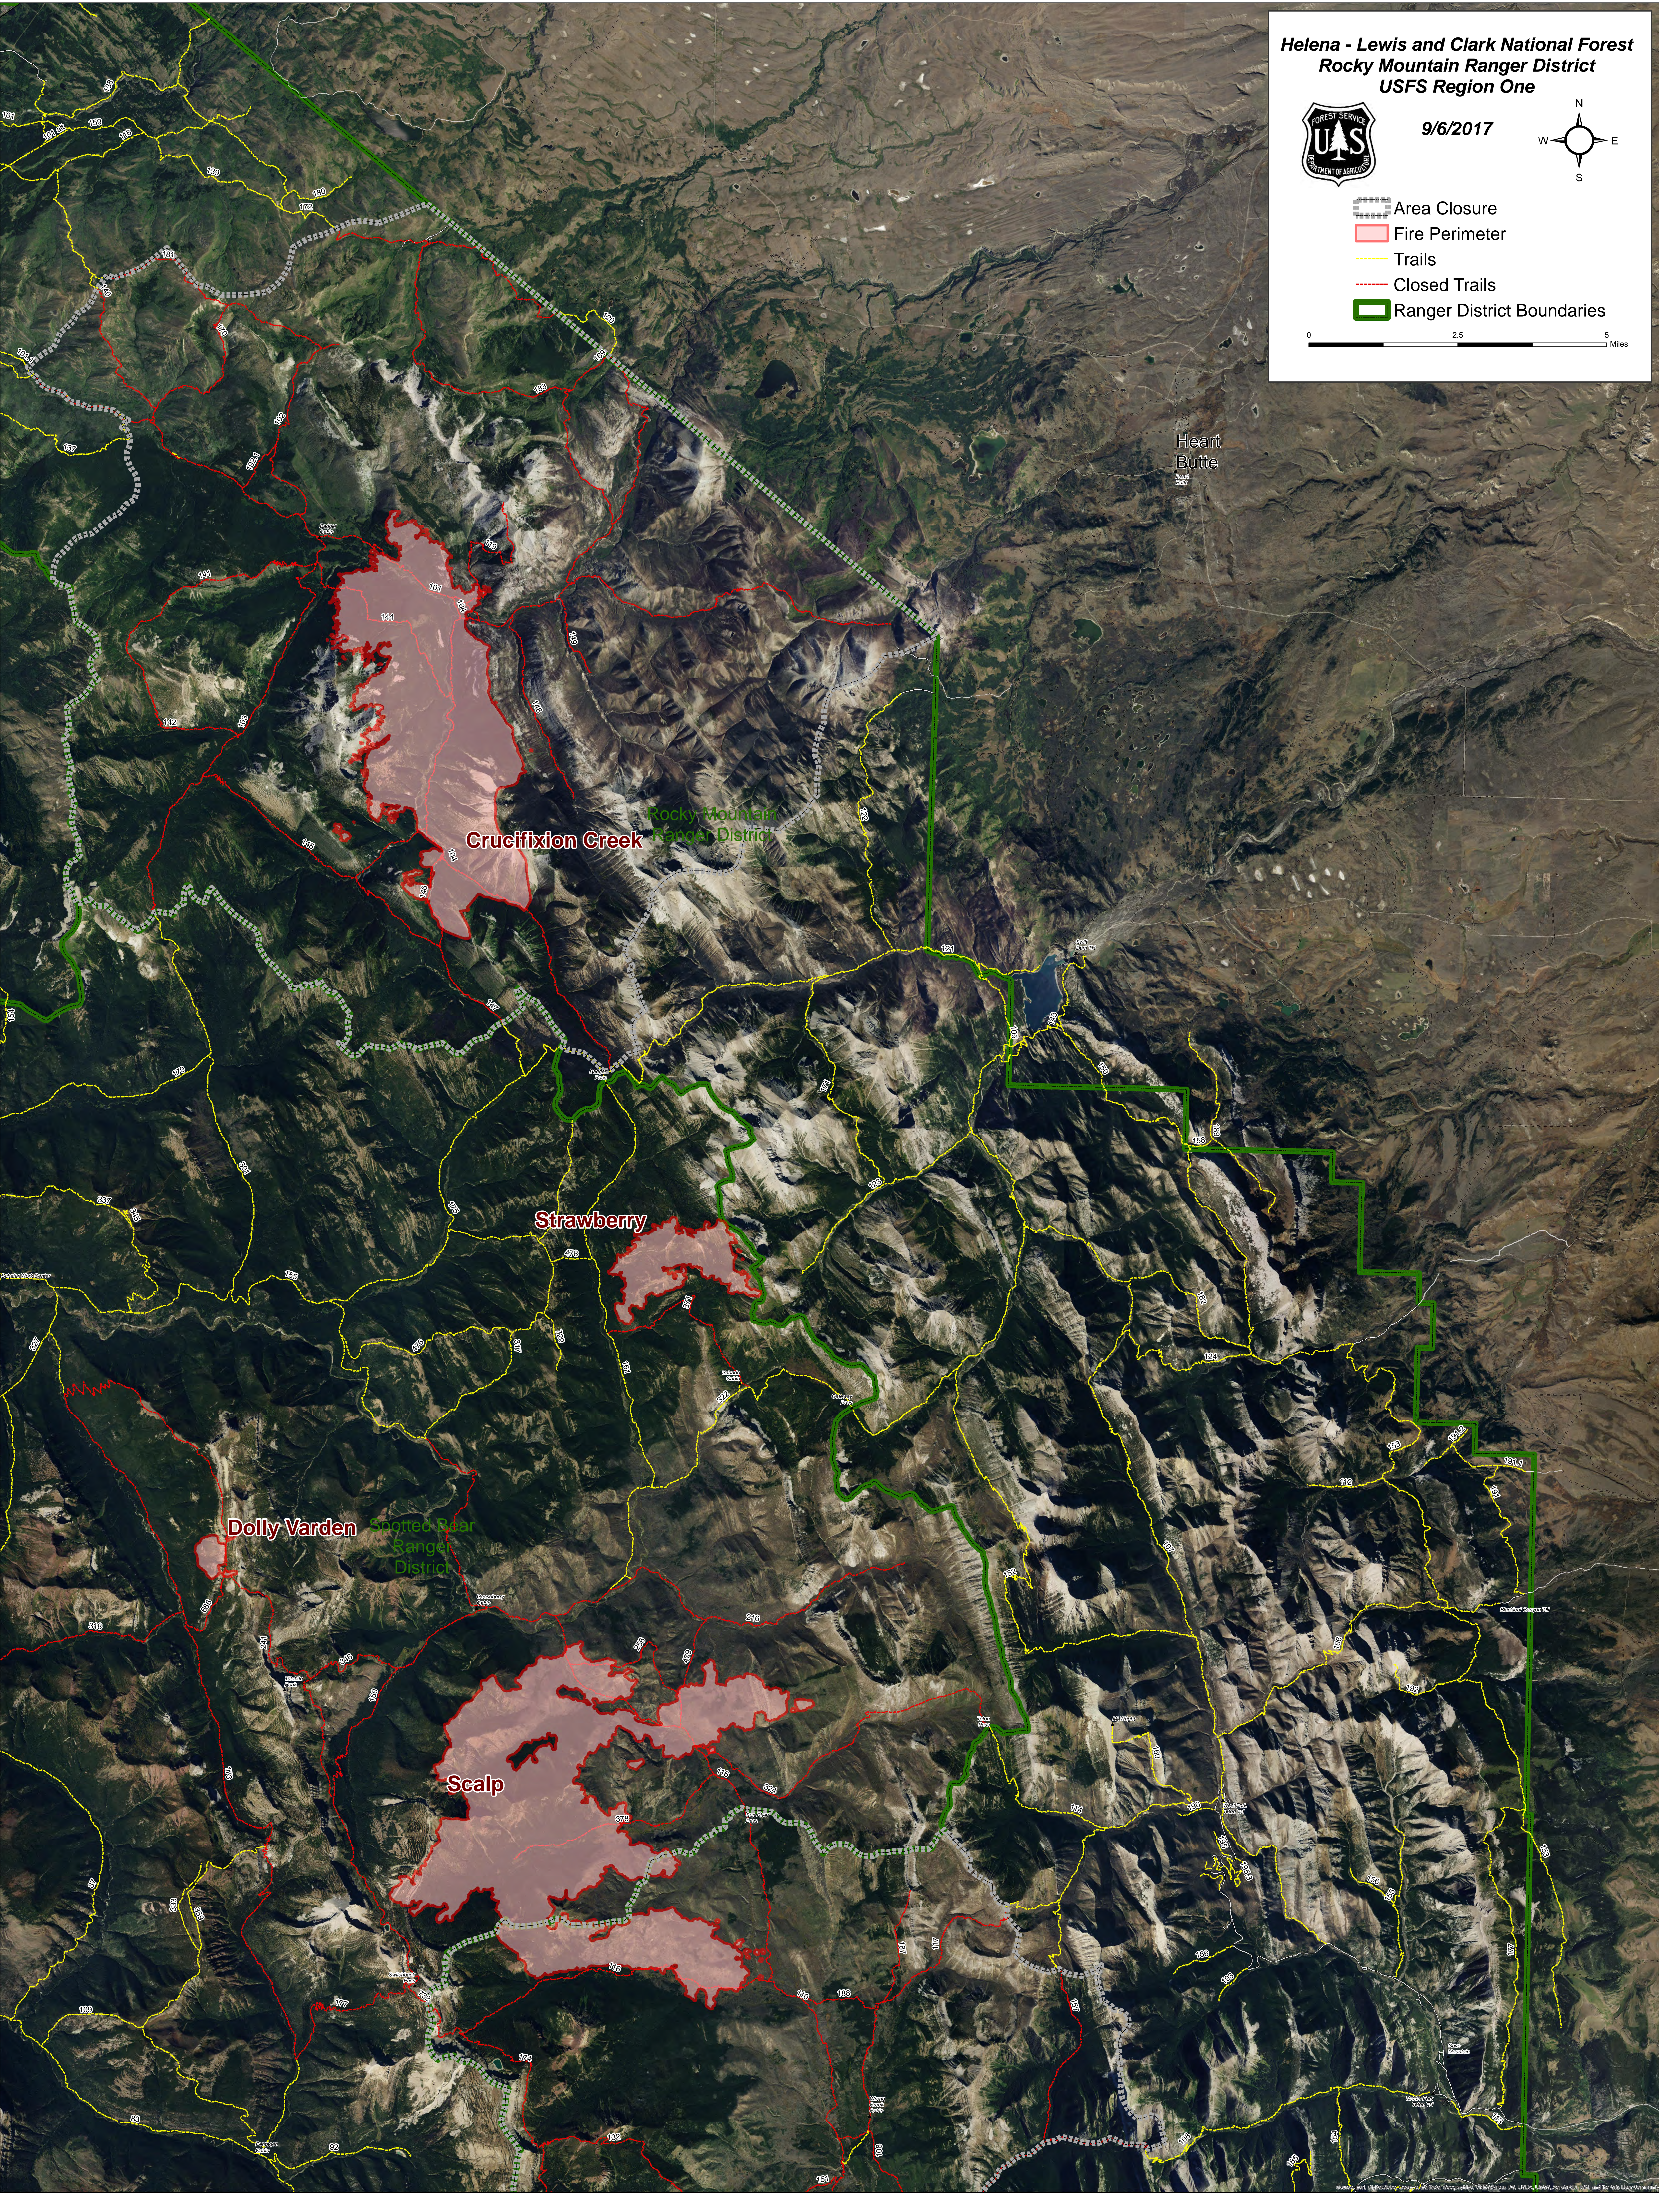

Helena - Lewis and Clark National Forest
Rocky Mountain Ranger District
USFS Region One

9/6/2017

- Area Closure
- Fire Perimeter
- Trails
- Closed Trails
- Ranger District Boundaries

0 2.5 5 Miles

Heart Butte

Crucifixion Creek

Strawberry

Dolly Varden

Scalp

Rocky Mountain
Ranger District

Spotted Bear
Ranger District