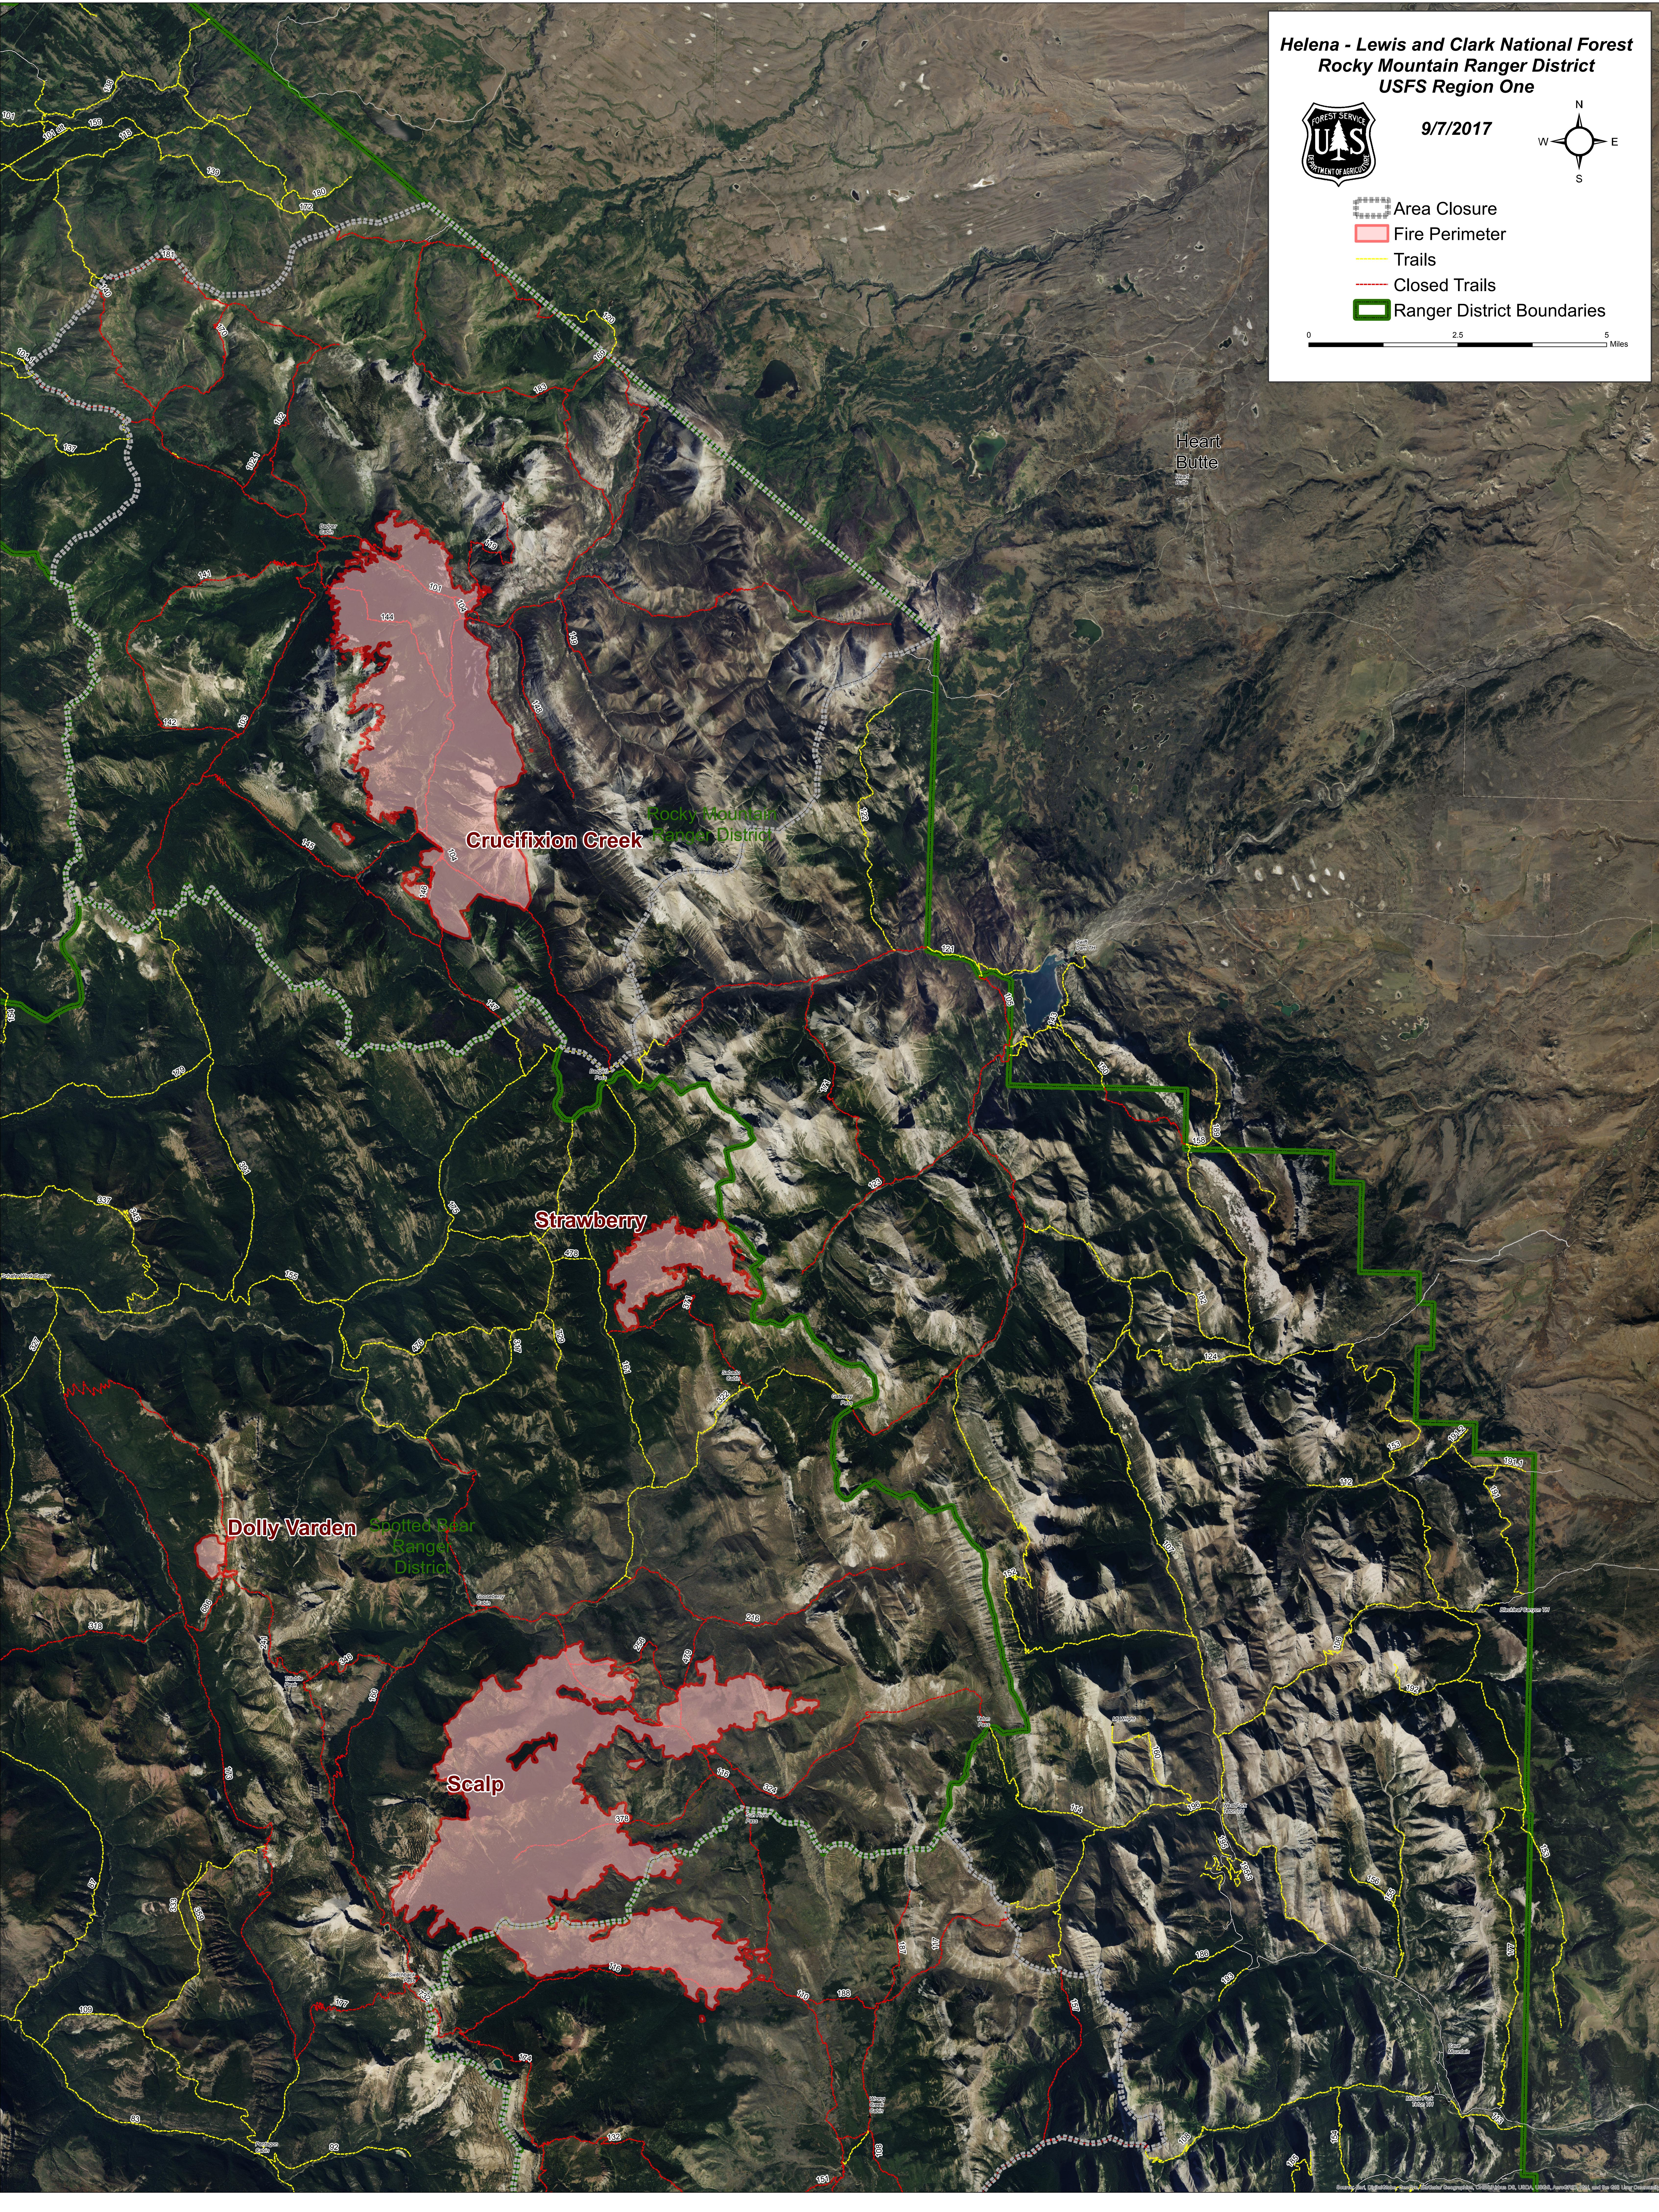

Helena - Lewis and Clark National Forest
Rocky Mountain Ranger District
USFS Region One

9/7/2017

- Area Closure
- Fire Perimeter
- Trails
- Closed Trails
- Ranger District Boundaries

Heart Butte

Crucifixion Creek

Strawberry

Dolly Varden

Scalp

Rocky Mountain
Ranger District

Spotted Bear
Ranger District