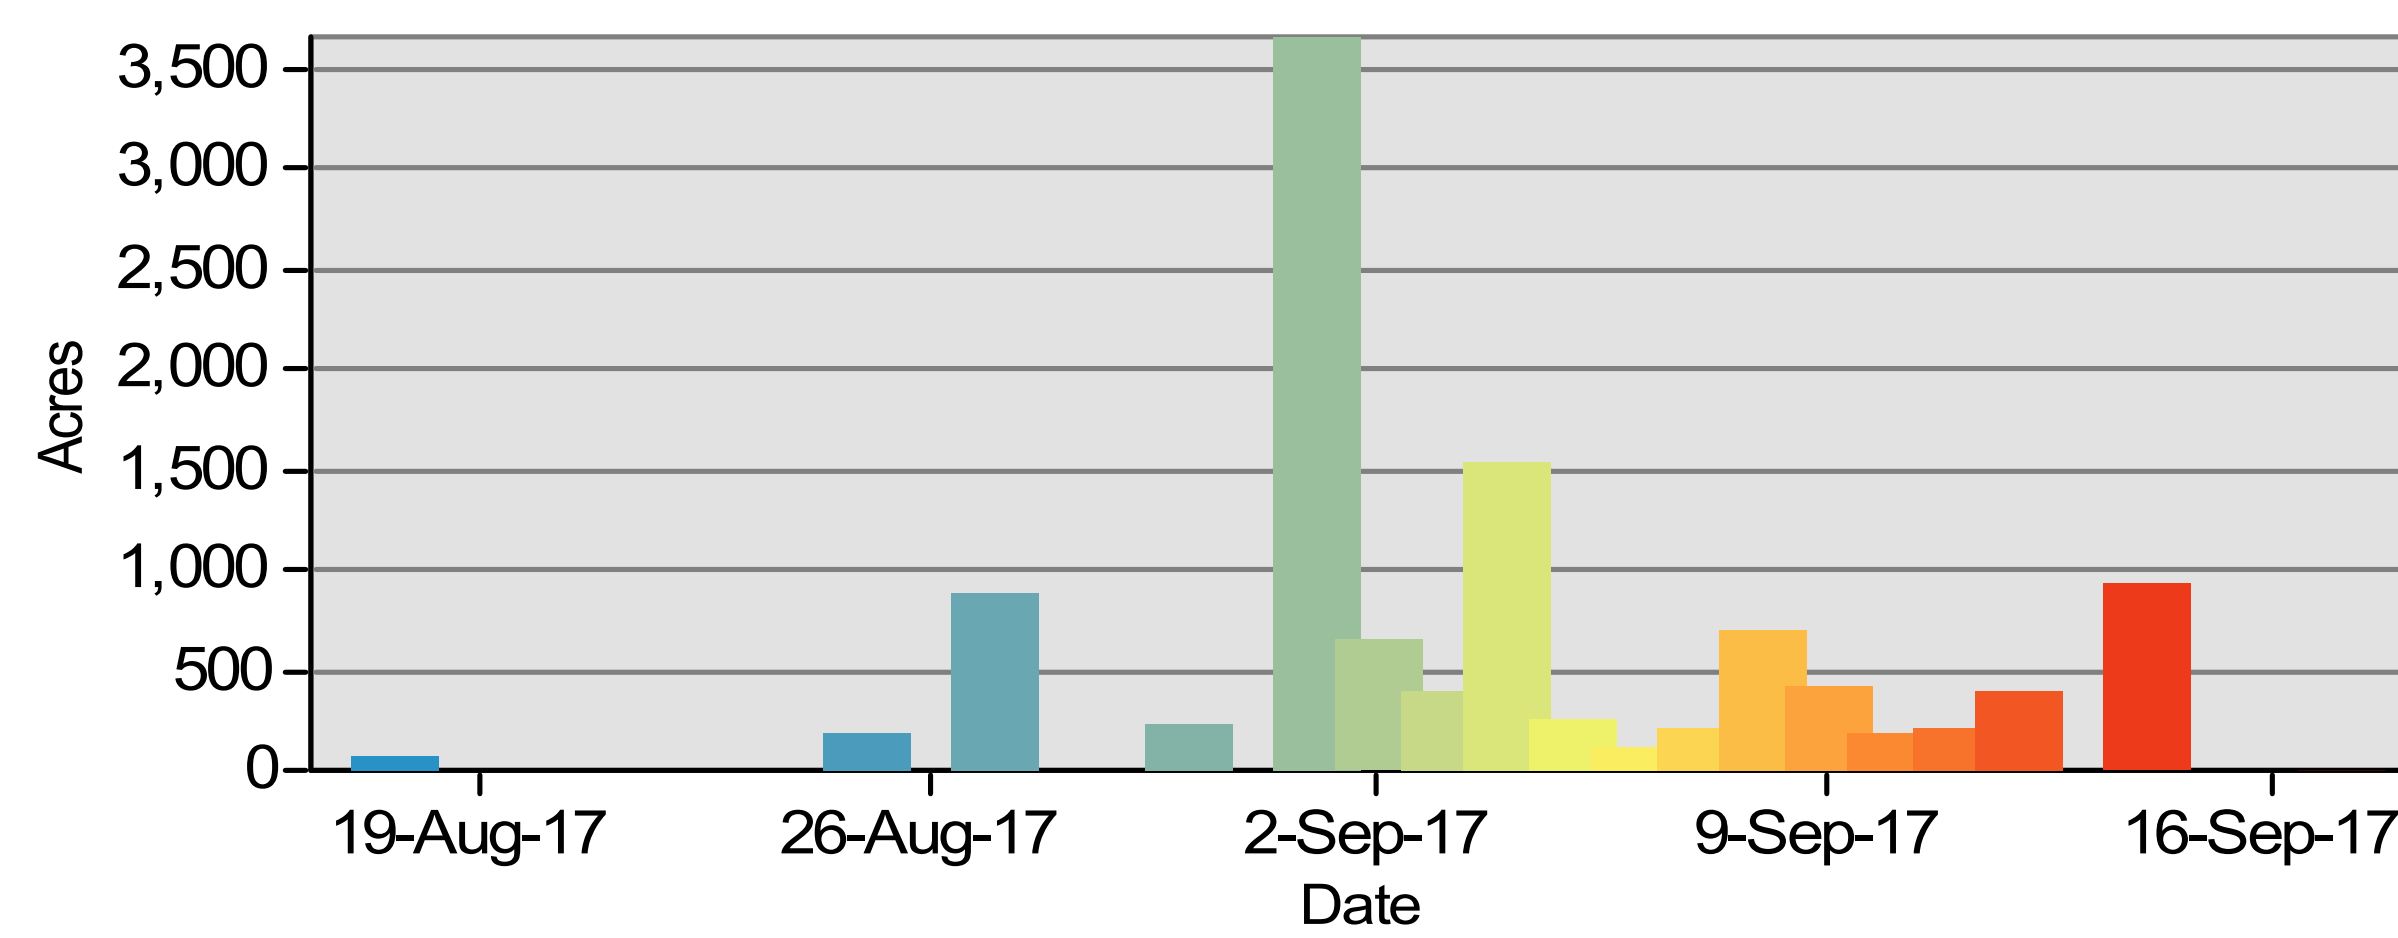

Crucifixion Creek Progression Map

Sept. 19, 2017
11,008 acres

Fire Origin

⊗ 08/25/2017 at 1119

- 8/17/2017
- 8/25/2017
- 8/27/2017
- 8/30/2017
- 9/1/2017
- 9/2/2017
- 9/3/2017
- 9/4/2017
- 9/5/2017
- 9/6/2017
- 9/7/2017
- 9/8/2017
- 9/9/2017
- 9/10/2017
- 9/11/2017
- 9/12/2017
- 9/14/2017
- 9/17/2017

Date	Growth (Ac)	Fire Size (Ac)
8/17/2017	67	67
8/25/2017	192	259
8/27/2017	890	1,149
8/30/2017	227	1,376
9/1/2017	3,652	5,028
9/2/2017	641	5,669
9/3/2017	393	6,062
9/4/2017	1,542	7,604
9/5/2017	256	7,860
9/6/2017	118	7,978
9/7/2017	213	8,191
9/8/2017	689	8,880
9/9/2017	421	9,300
9/10/2017	184	9,484
9/11/2017	204	9,688
9/12/2017	392	10,080
9/14/2017	923	11,003
9/17/2017	5	11,008

Daily Fire Growth

0 0.5 1 2 Miles