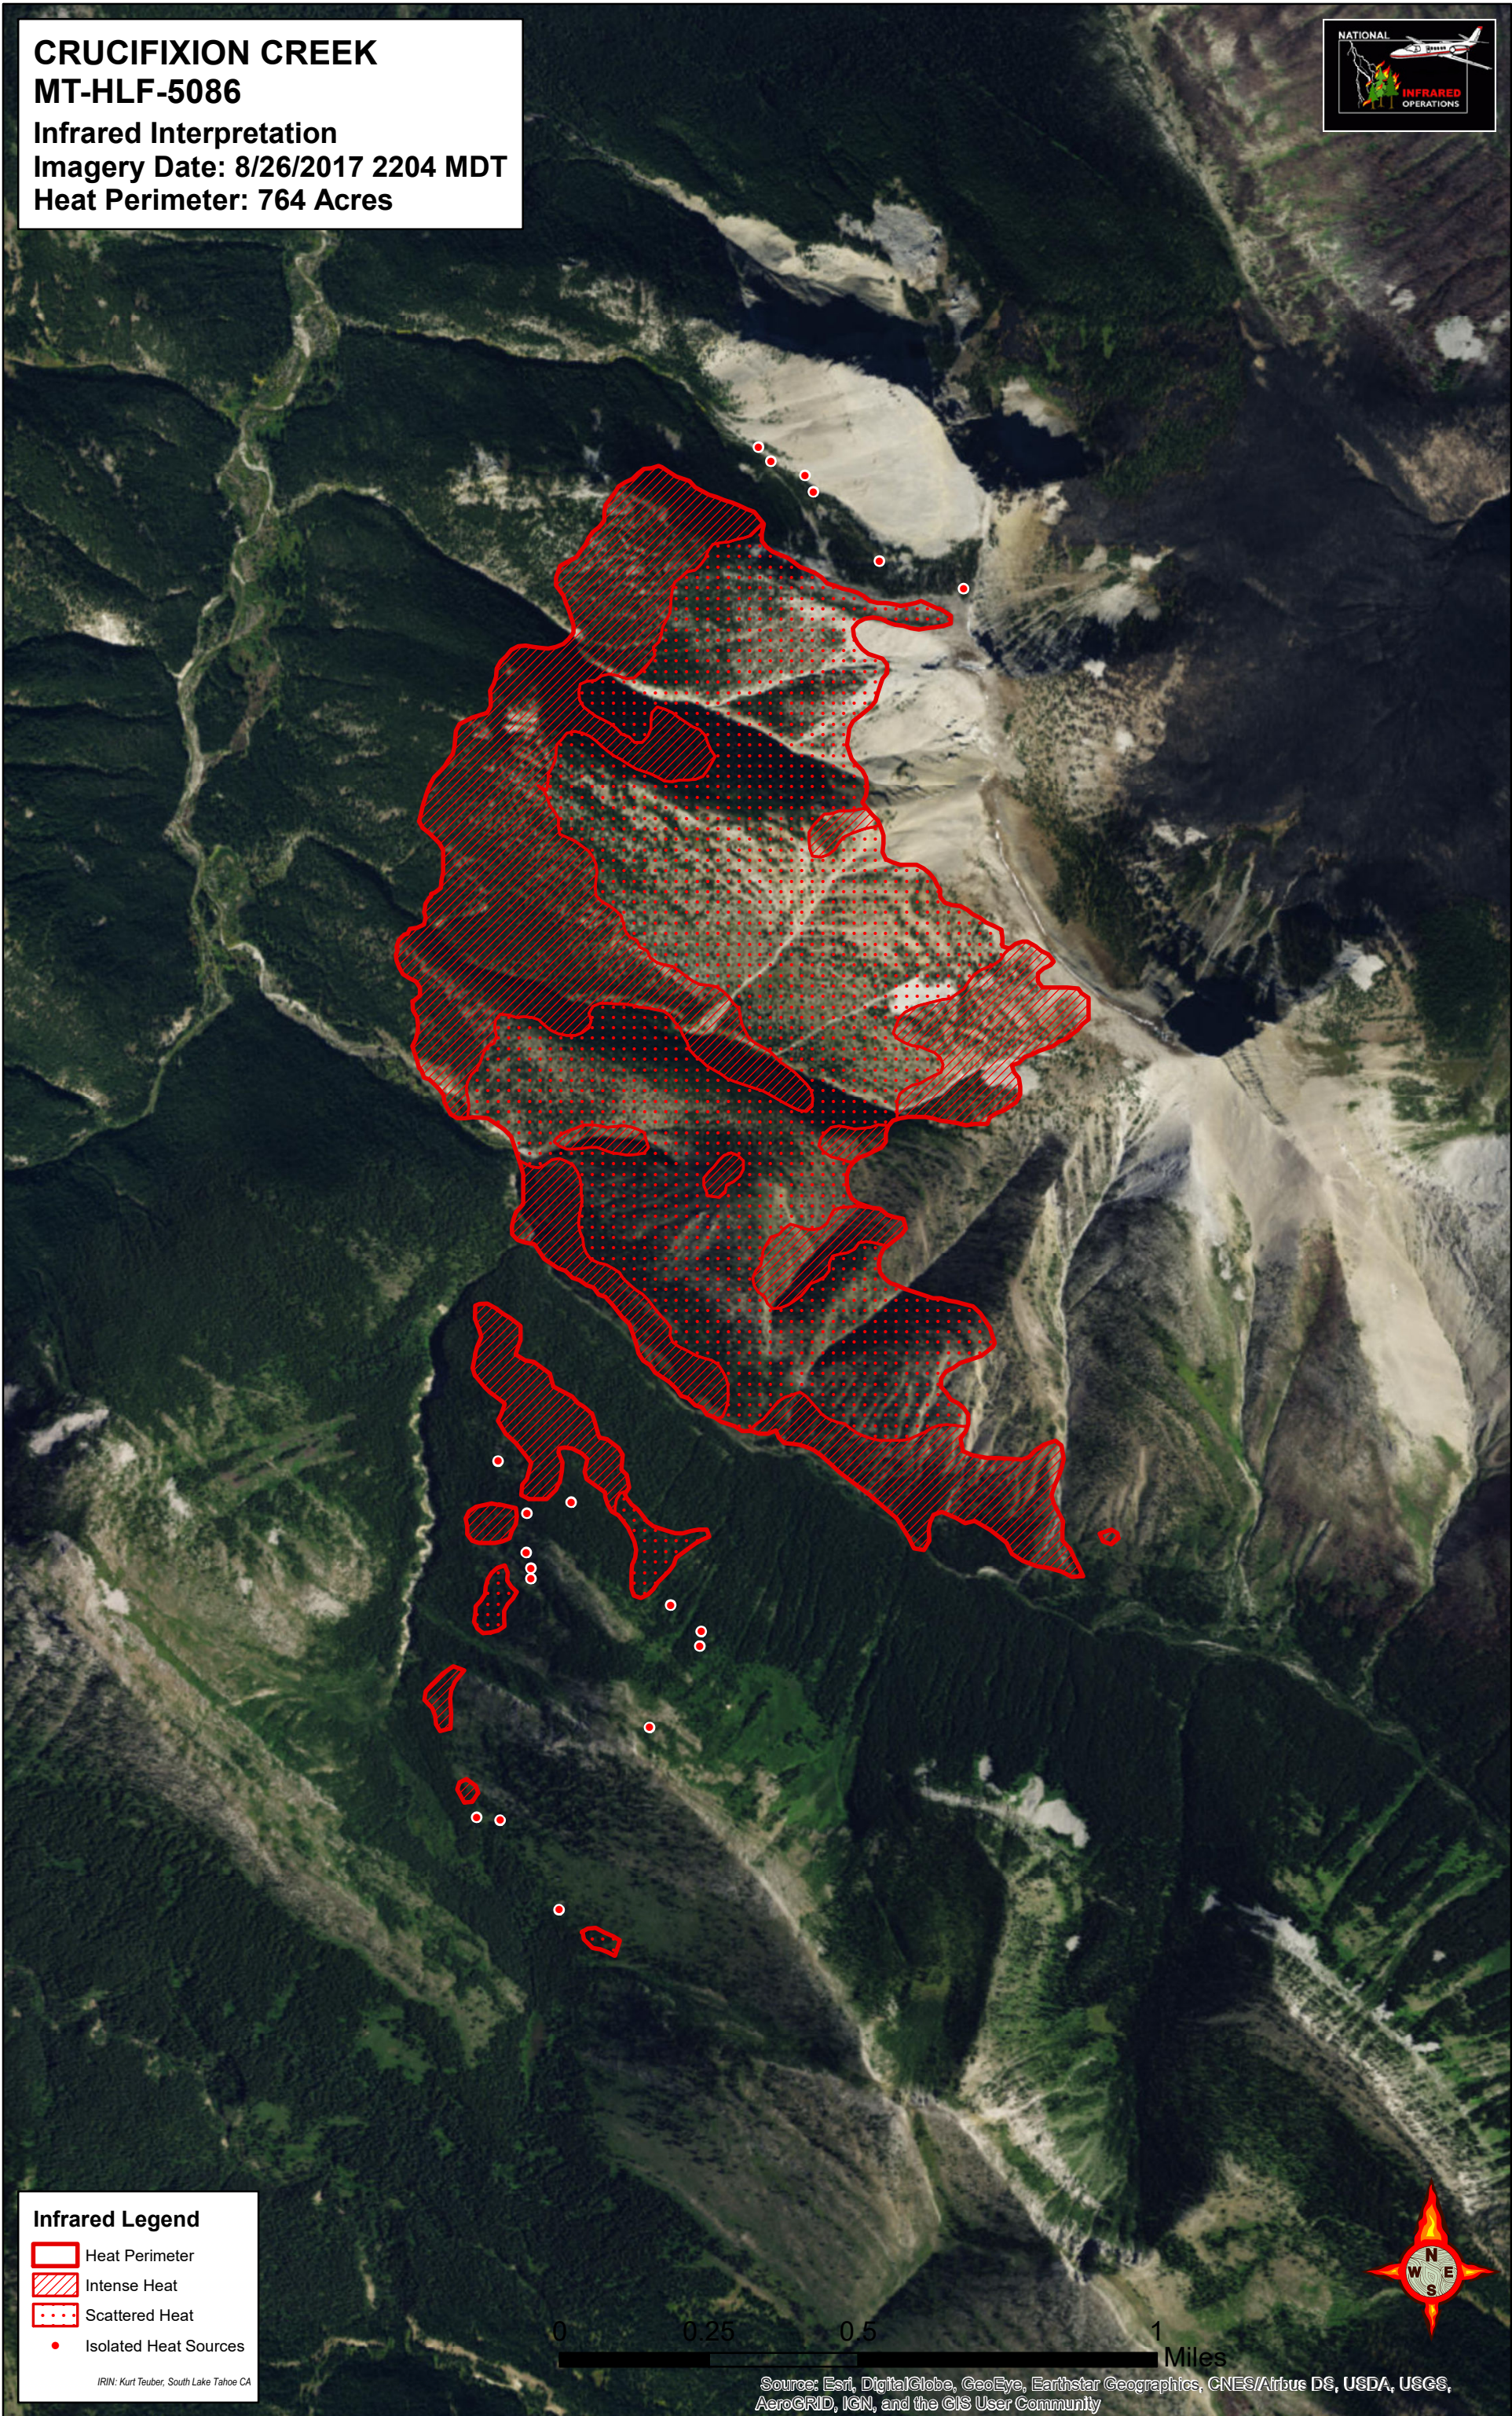

CRUCIFIXION CREEK
MT-HLF-5086
Infrared Interpretation
Imagery Date: 8/26/2017 2204 MDT
Heat Perimeter: 764 Acres

Infrared Legend

- Heat Perimeter
- Intense Heat
- Scattered Heat
- Isolated Heat Sources

IRIN: Kurt Teuber, South Lake Tahoe CA

Source: Esri, DigitalGlobe, GeoEye, Earthstar Geographics, CNES/Airbus DS, USDA, USGS, AeroGRID, IGN, and the GIS User Community