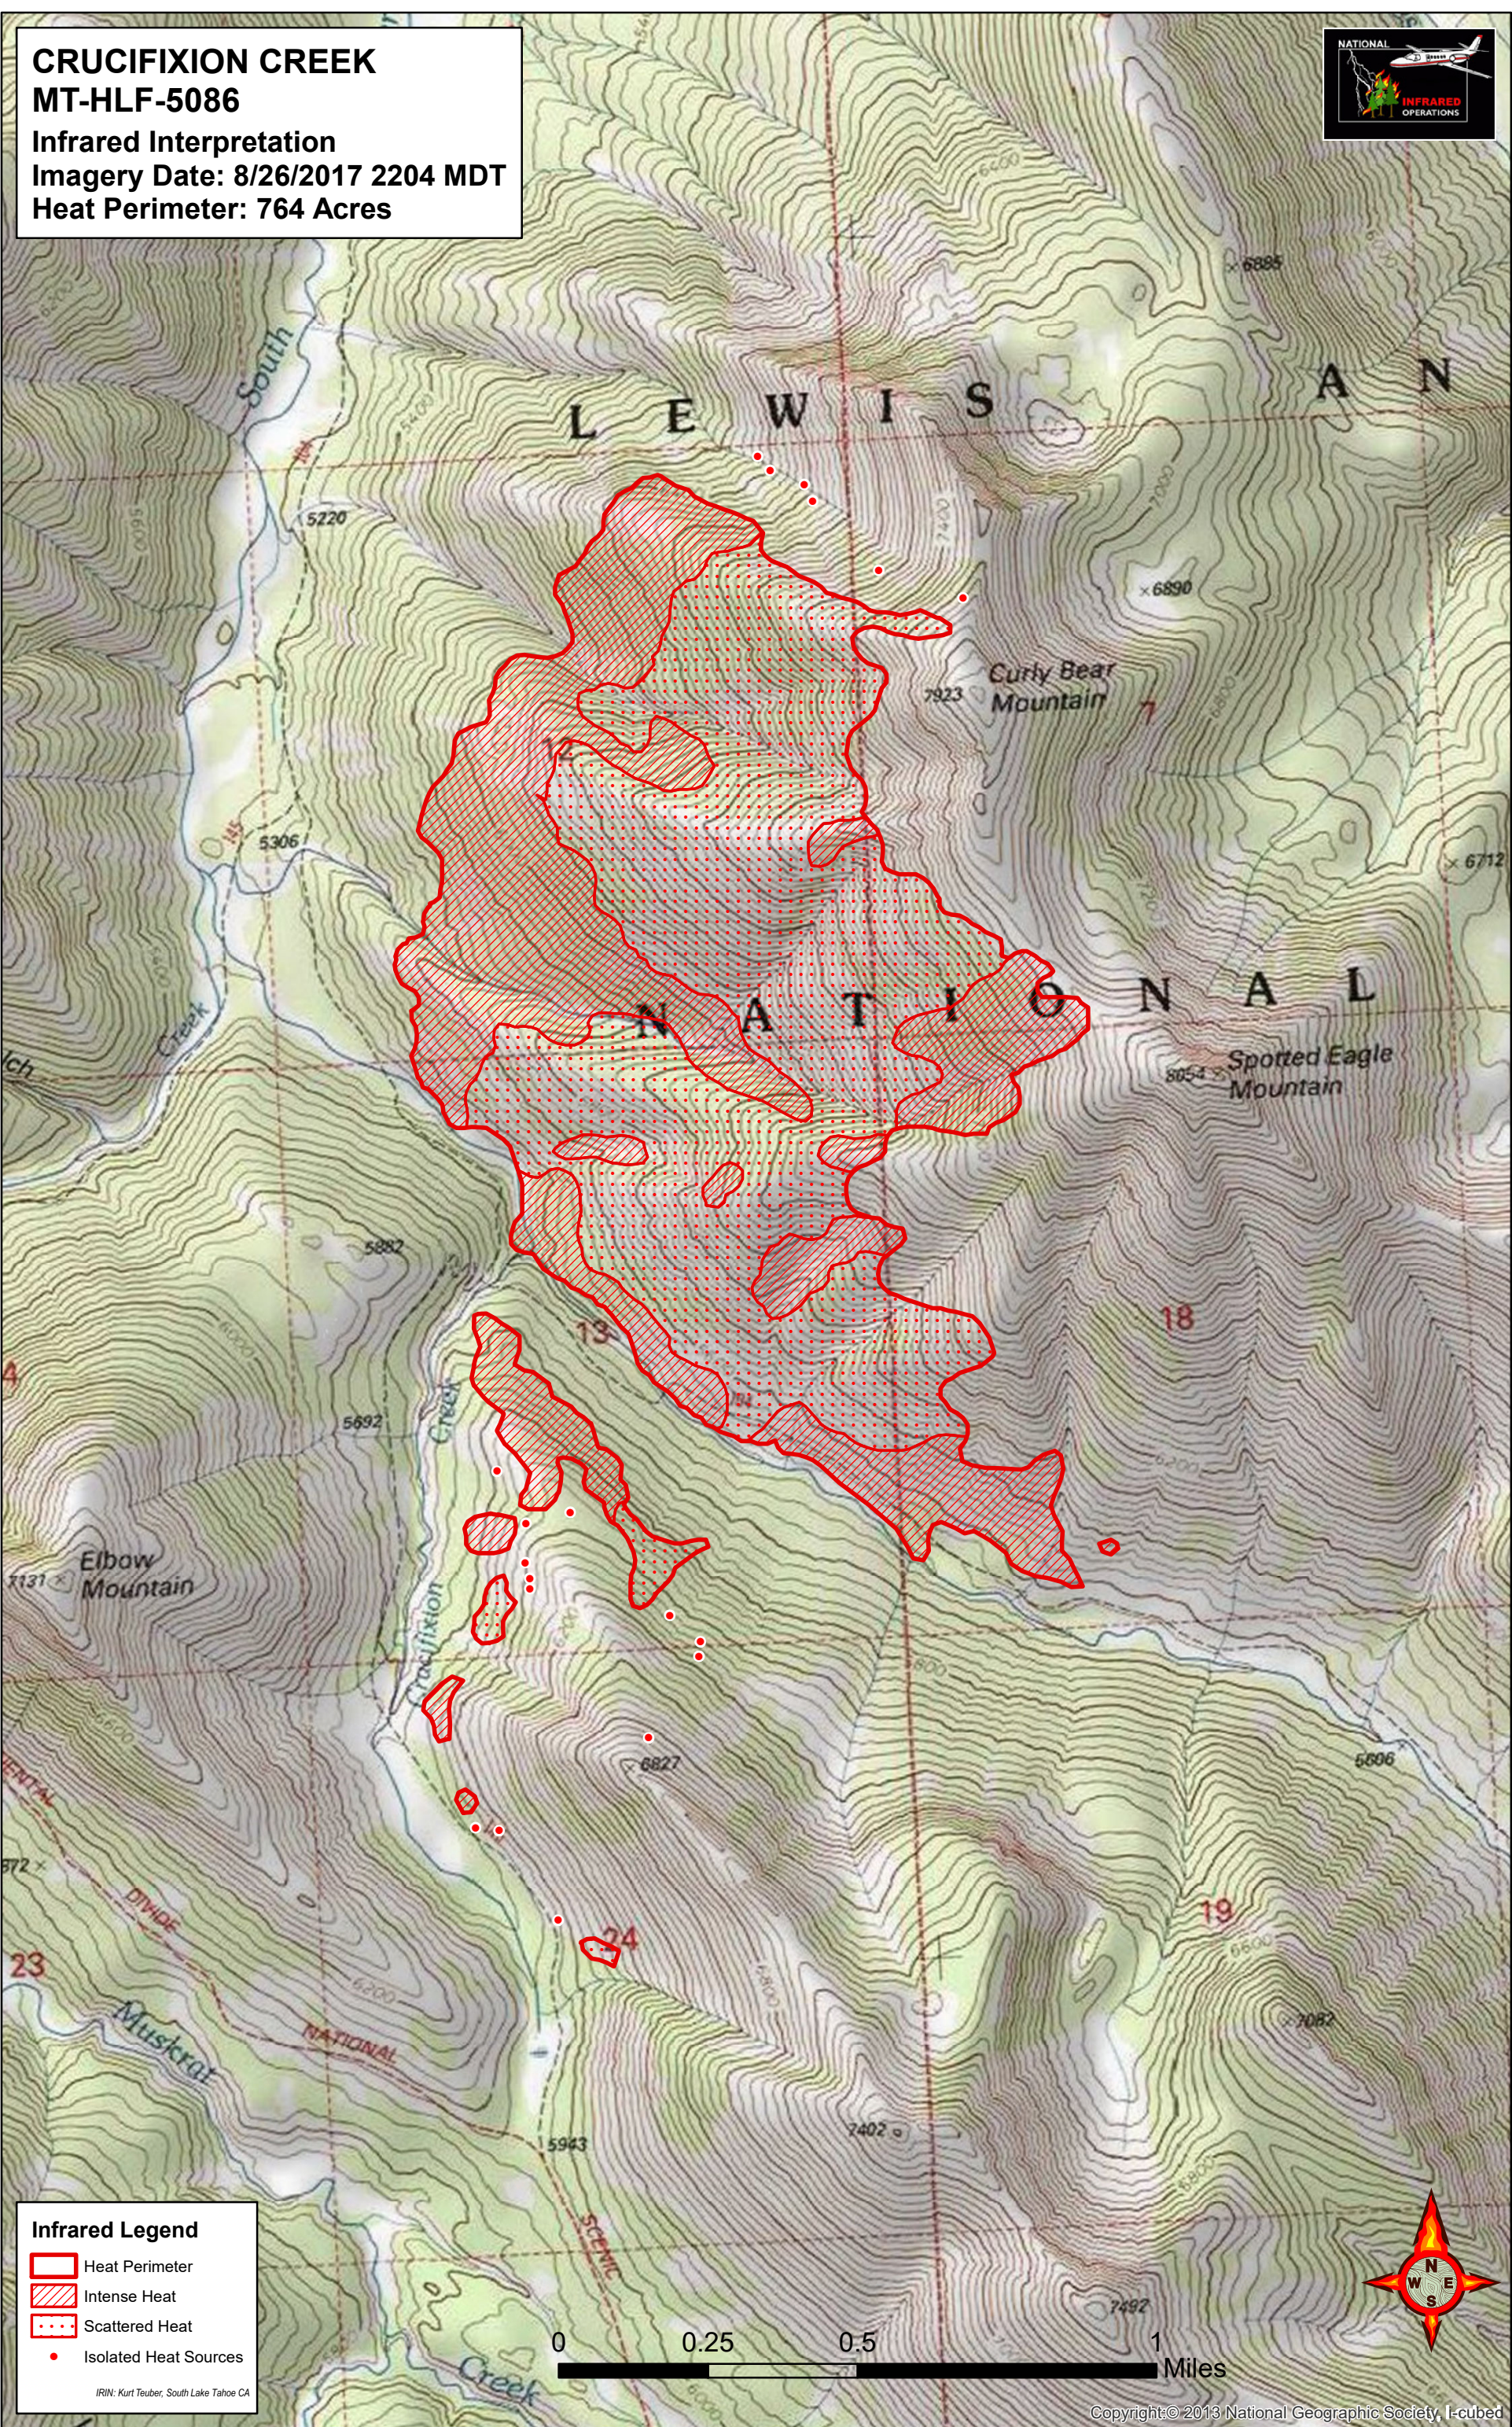

CRUCIFIXION CREEK
MT-HLF-5086
Infrared Interpretation
Imagery Date: 8/26/2017 2204 MDT
Heat Perimeter: 764 Acres

Infrared Legend

- Heat Perimeter
- Intense Heat
- Scattered Heat
- Isolated Heat Sources

IRIN: Kurt Teuber, South Lake Tahoe CA