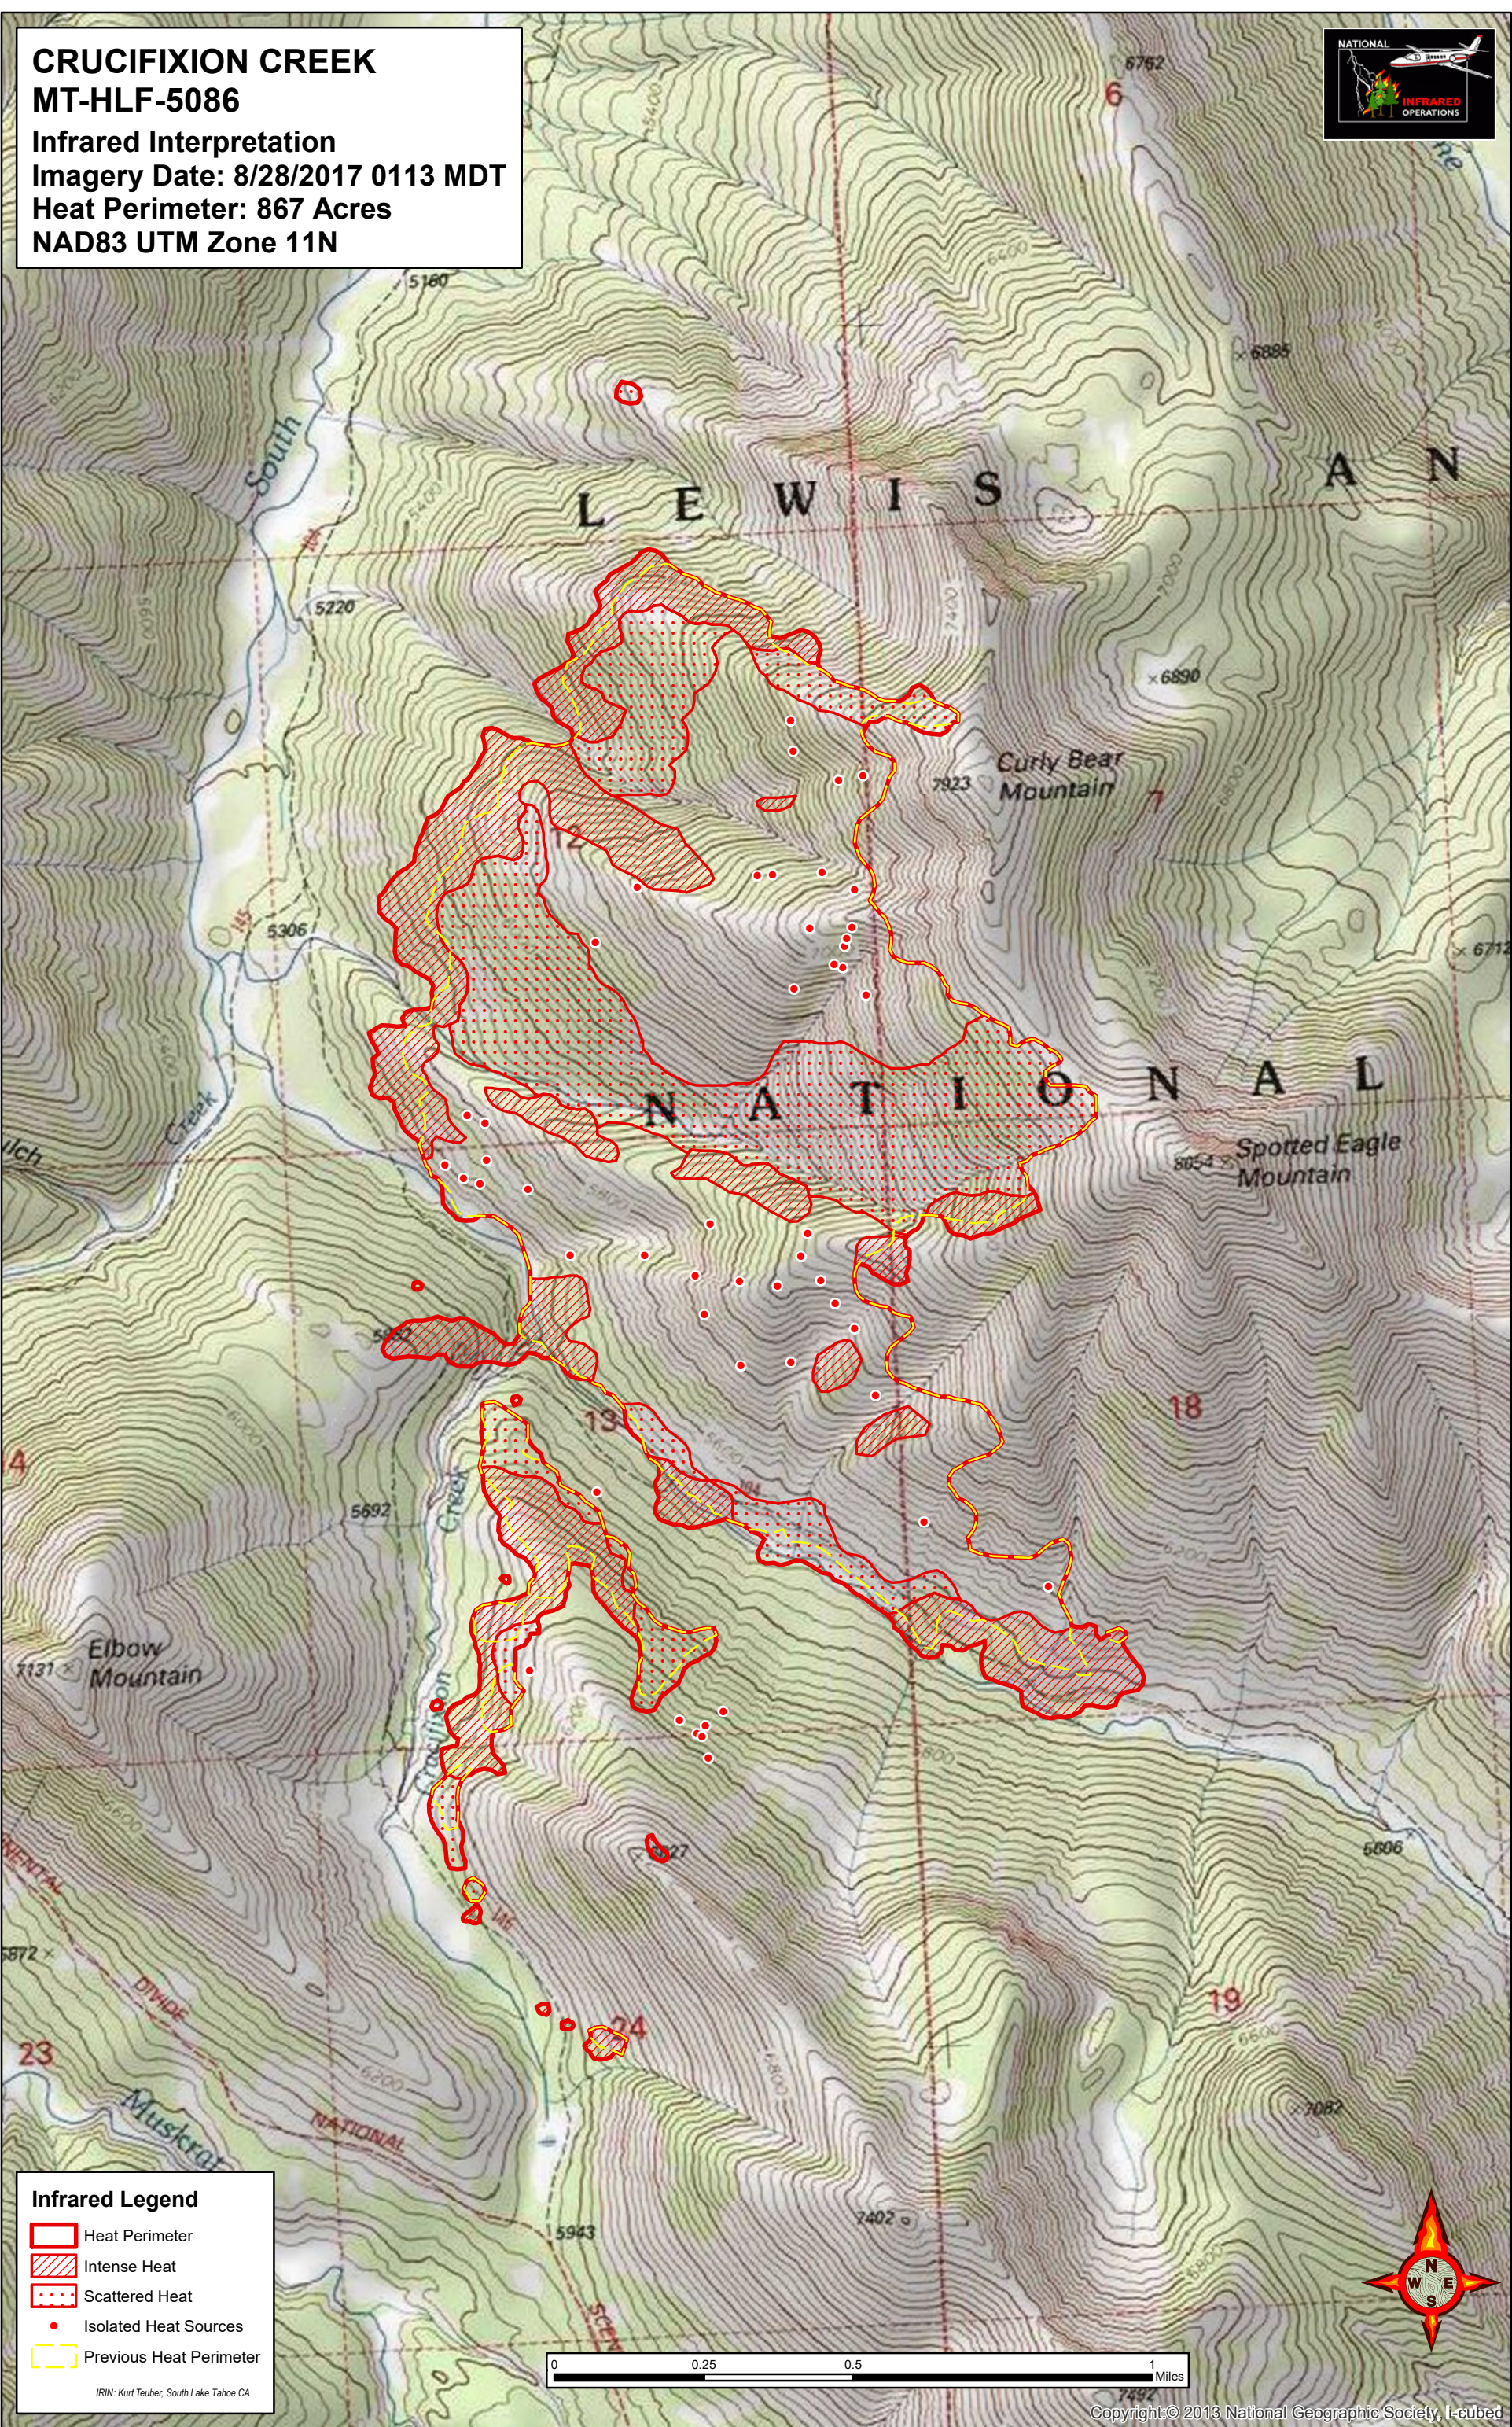

**CRUCIFIXION CREEK
MT-HLF-5086**
 Infrared Interpretation
 Imagery Date: 8/28/2017 0113 MDT
 Heat Perimeter: 867 Acres
 NAD83 UTM Zone 11N

Infrared Legend

- Heat Perimeter
- Intense Heat
- Scattered Heat
- Isolated Heat Sources
- Previous Heat Perimeter

IRIN: Kurt Teuber, South Lake Tahoe CA