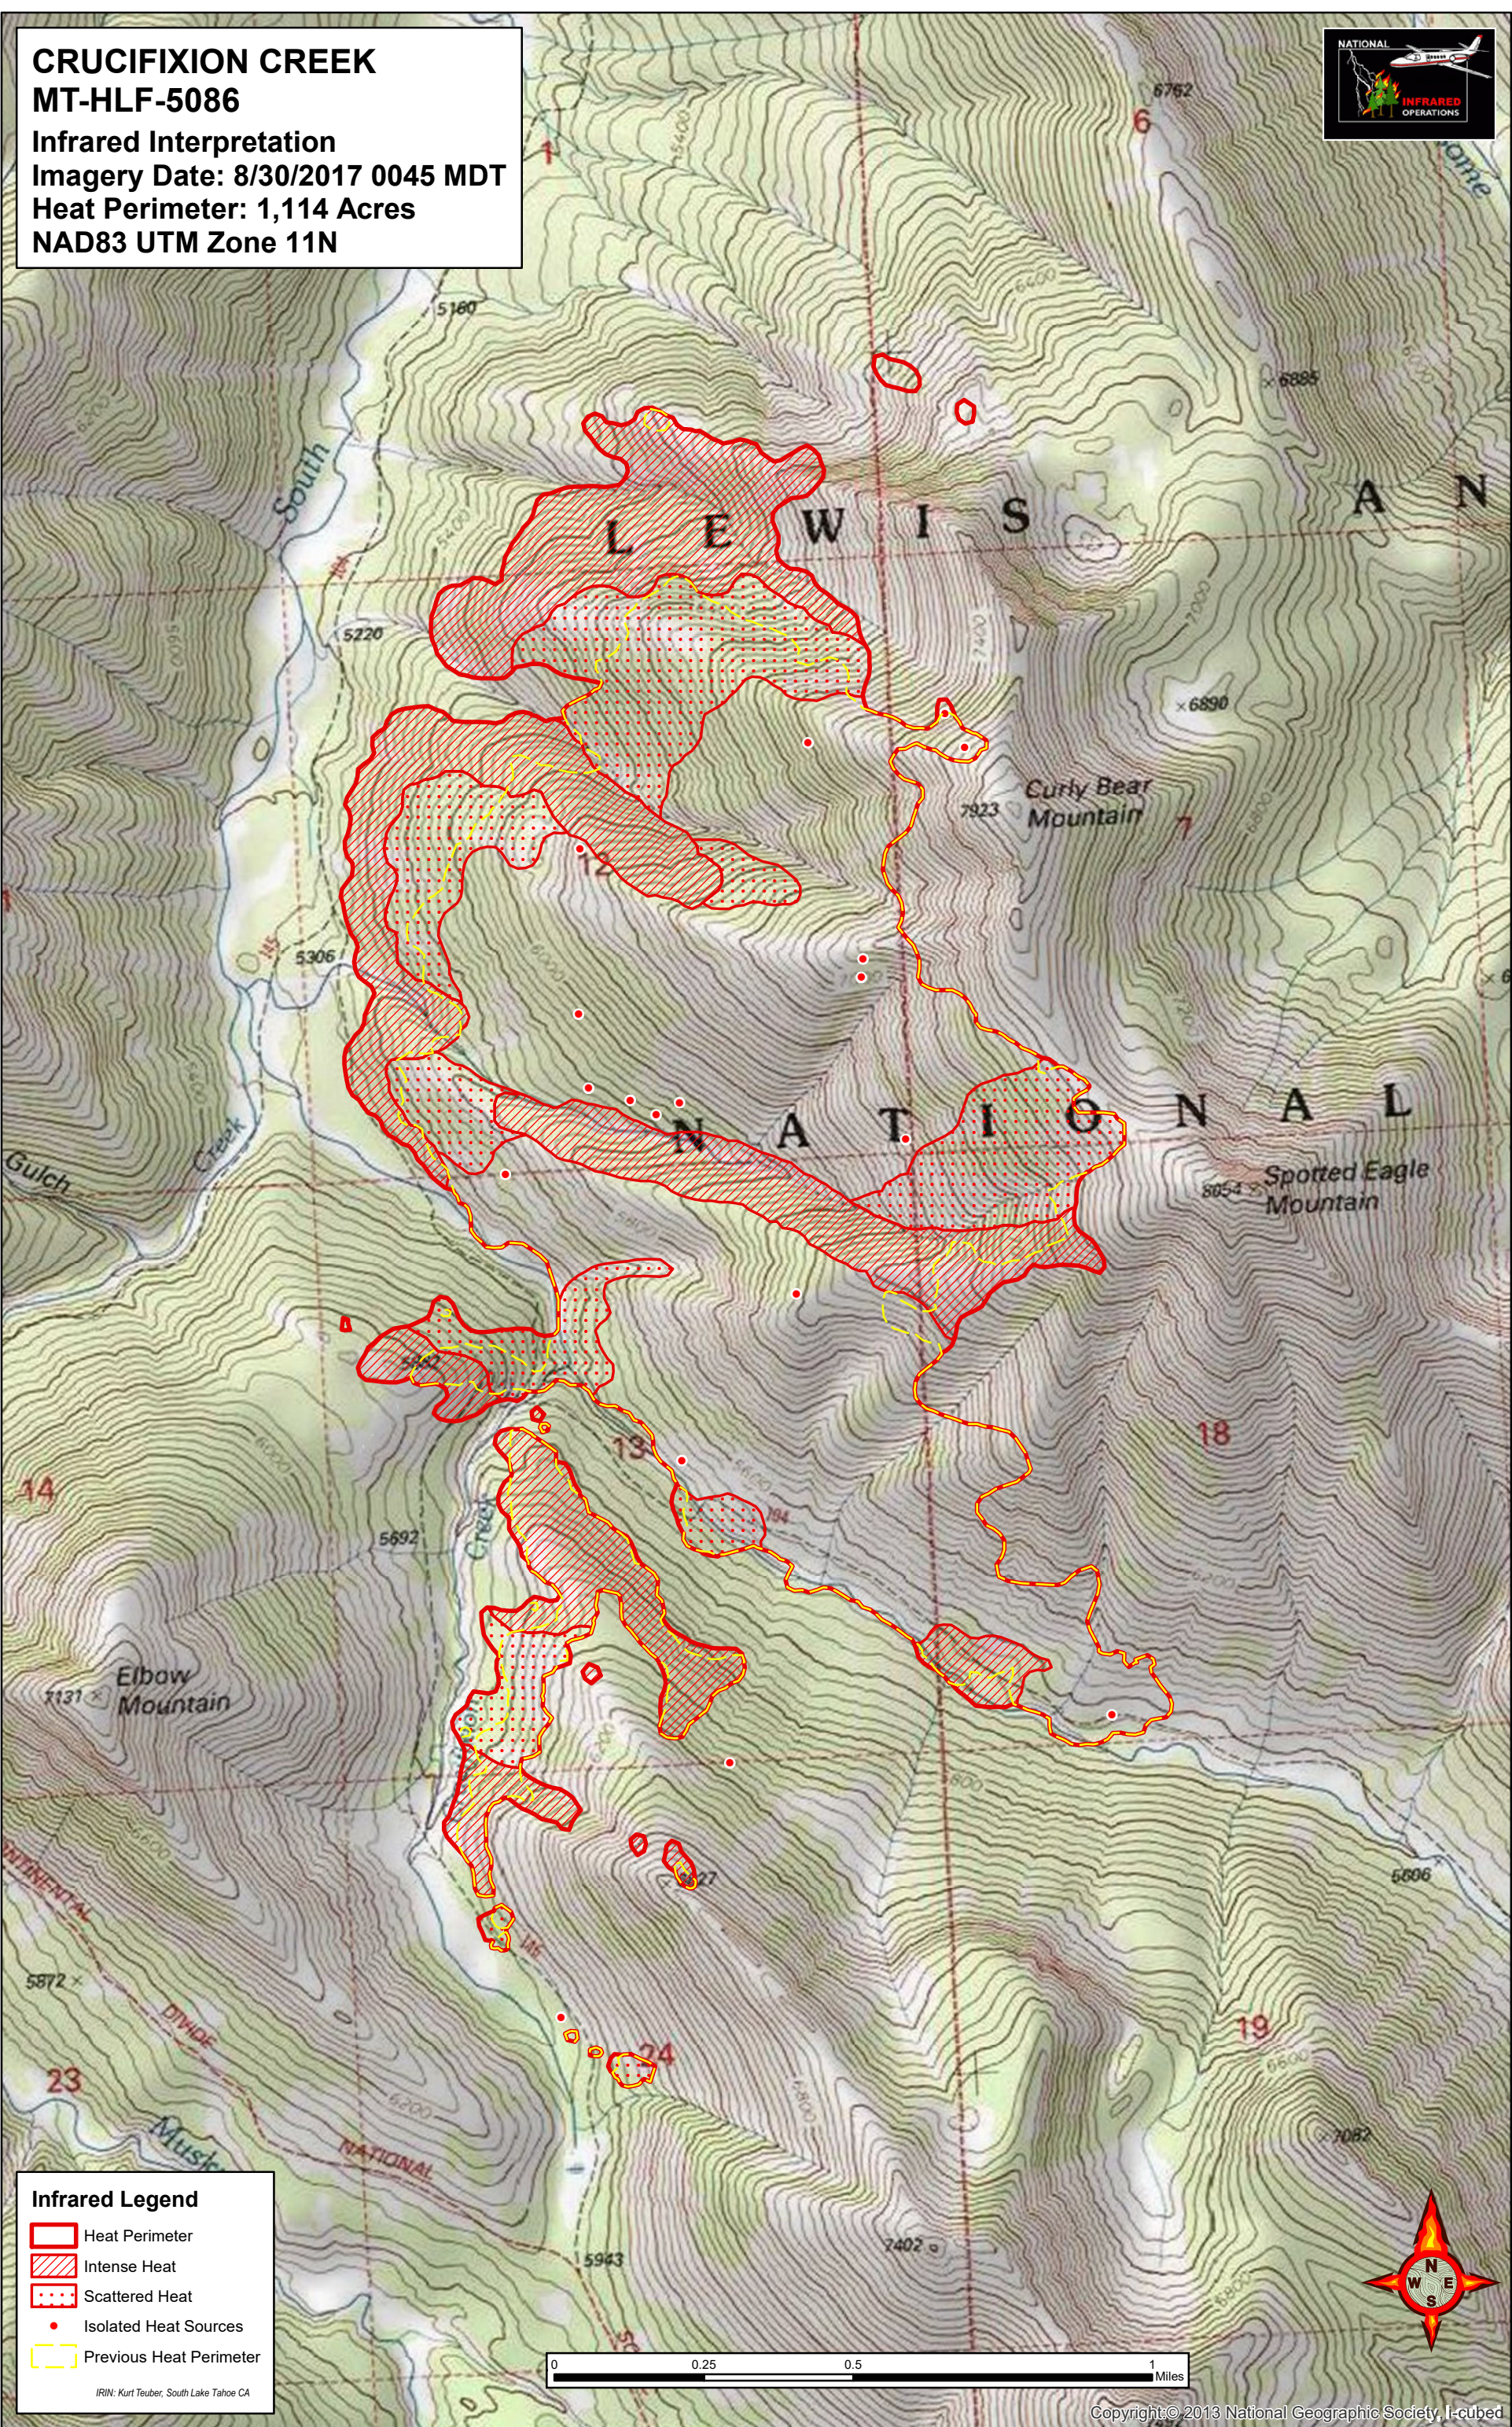

**CRUCIFIXION CREEK
MT-HLF-5086**
 Infrared Interpretation
 Imagery Date: 8/30/2017 0045 MDT
 Heat Perimeter: 1,114 Acres
 NAD83 UTM Zone 11N

Infrared Legend

-  Heat Perimeter
-  Intense Heat
-  Scattered Heat
-  Isolated Heat Sources
-  Previous Heat Perimeter

IRIN: Kurt Teuber, South Lake Tahoe CA